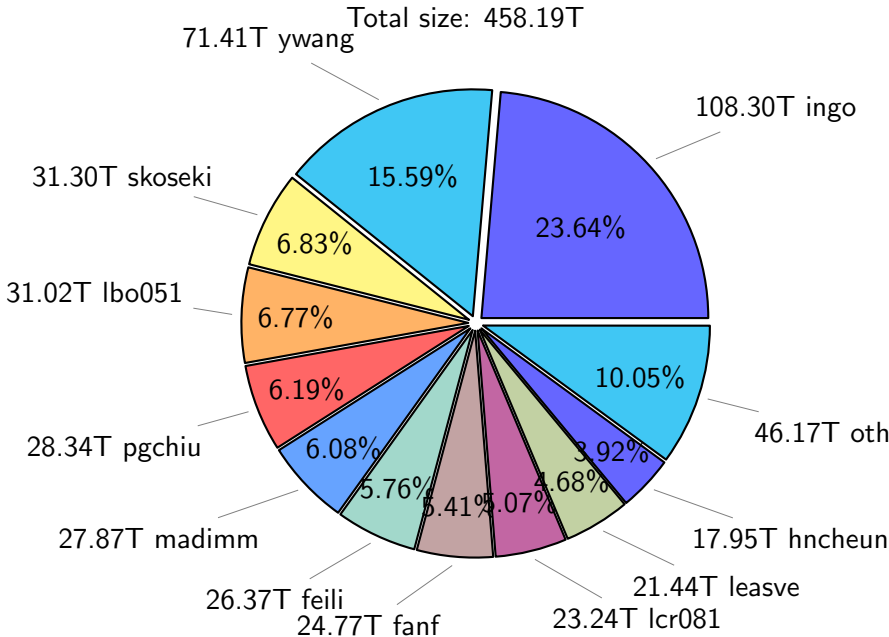

# NS9039K total disk usage

Total size: 458.19T

# NS9039K history files usage

Total size: 164.12T  
74.42T ingo

# NS9039K misc files usage

Total size: 158.16T  
skoseki

# NS9039K uncompressed files usage

Total size: 328.22T

NS9039K NorCPM/cases/\*

No data

NS9039K shared/\*

No data