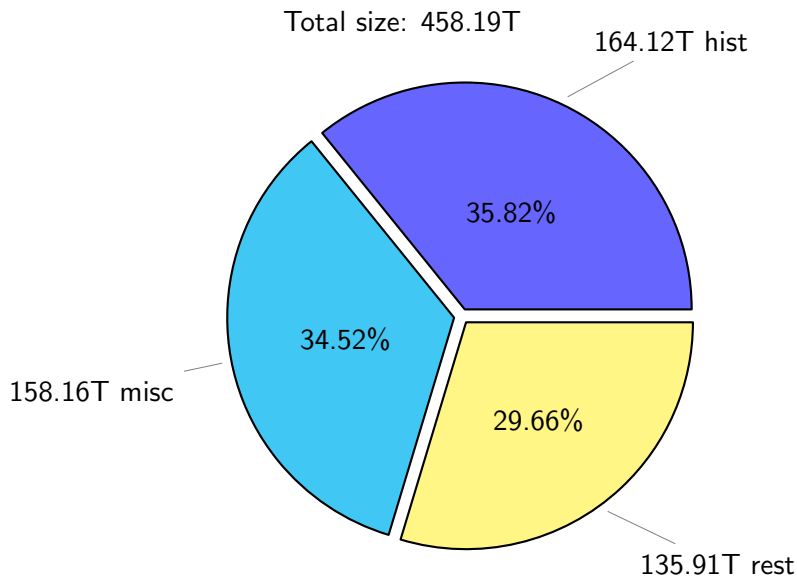

# NS9039K total disk usage

Total size: 458.19T

# NS9039K history files usage

Total size: 164.12T  
74.42T ingo

# NS9039K restart files usage

Total size: 135.91T

# NS9039K uncompressed files usage

Total size: 328.22T

NS9039K NorCPM/cases/\*

No data

NS9039K shared/\*

No data