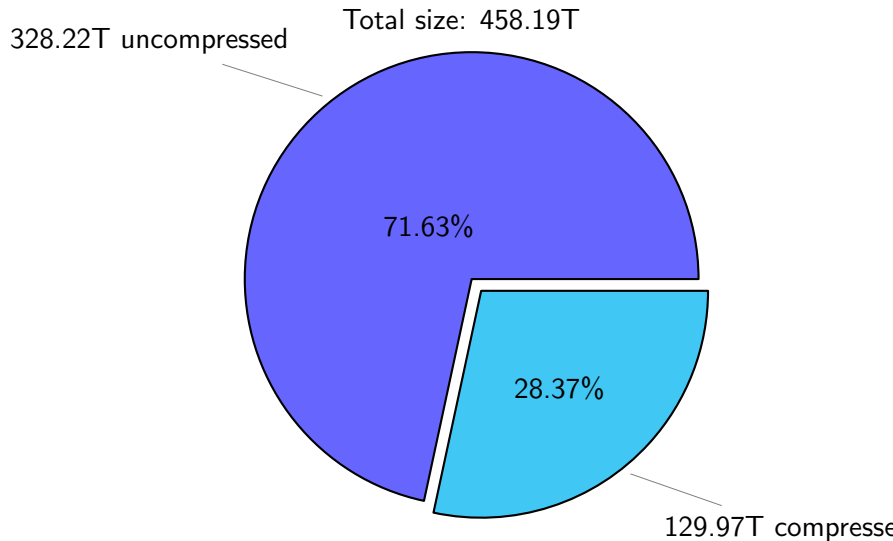

NS9039K total compressed