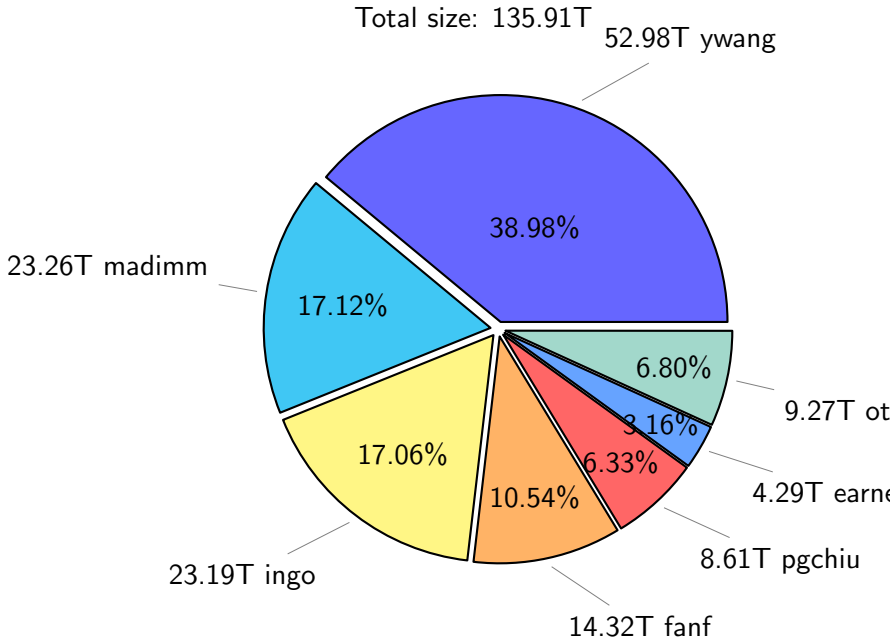

# NS9039K total disk usage

Total size: 458.19T

## NS9039K file types usage

# NS9039K history files usage

Total size: 164.12T  
74.42T ingo

# NS9039K restart files usage

Total size: 135.91T