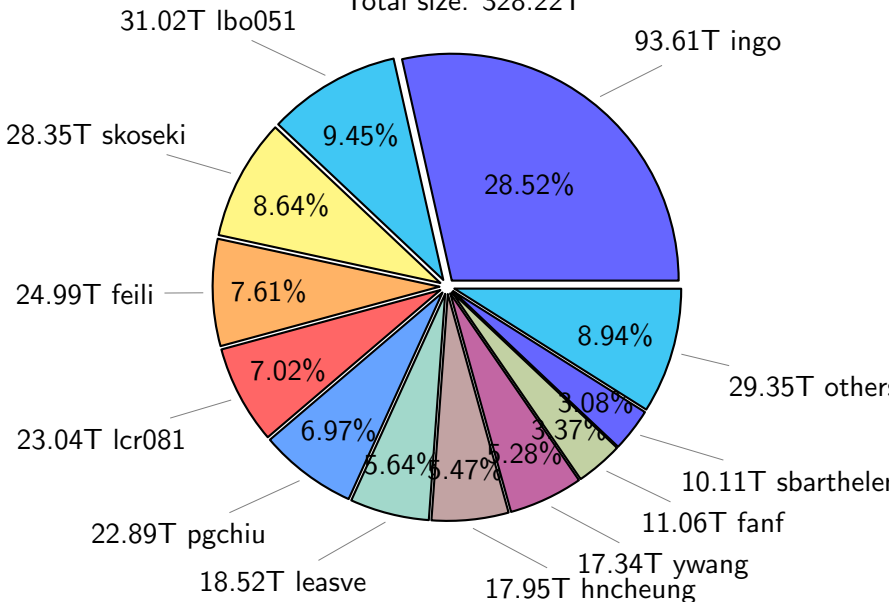

# NS9039K history files usage

Total size: 164.12T  
74.42T ingo

# NS9039K restart files usage

Total size: 135.91T

# NS9039K misc files usage

Total size: 158.16T  
skoseki

# NS9039K uncompressed files usage

Total size: 328.22T

NS9039K NorCPM/cases/\*

No data

NS9039K shared/\*

No data