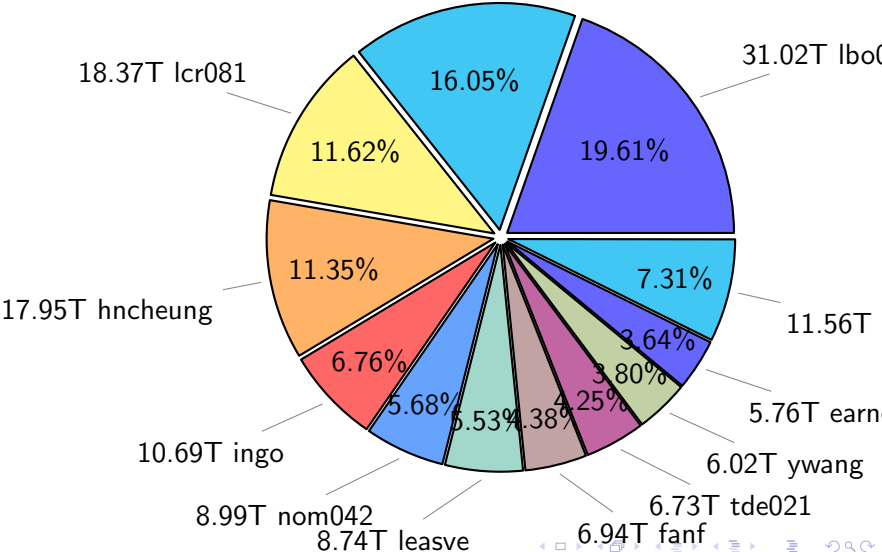

NS9039K misc files usage

Total size: 158.16T
skoseki