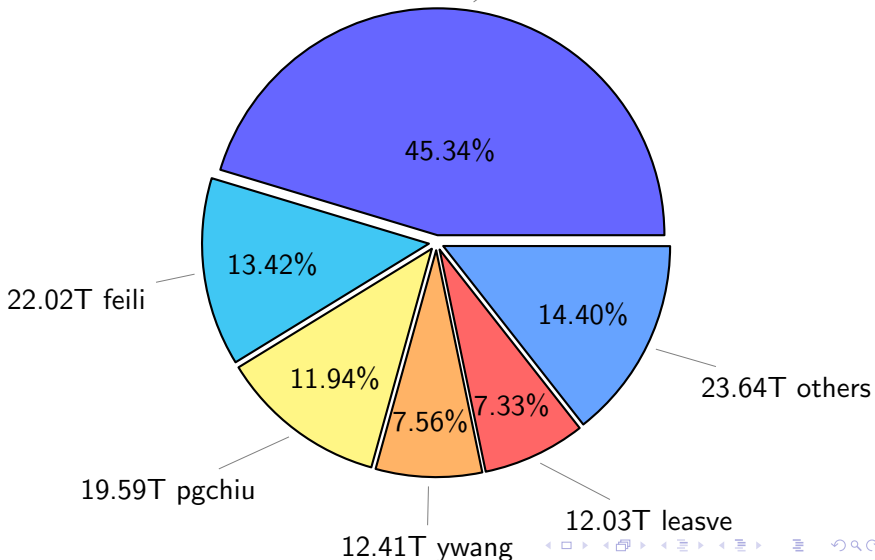

# NS9039K total disk usage

Total size: 458.19T

# NS9039K history files usage

Total size: 164.12T  
74.42T ingo