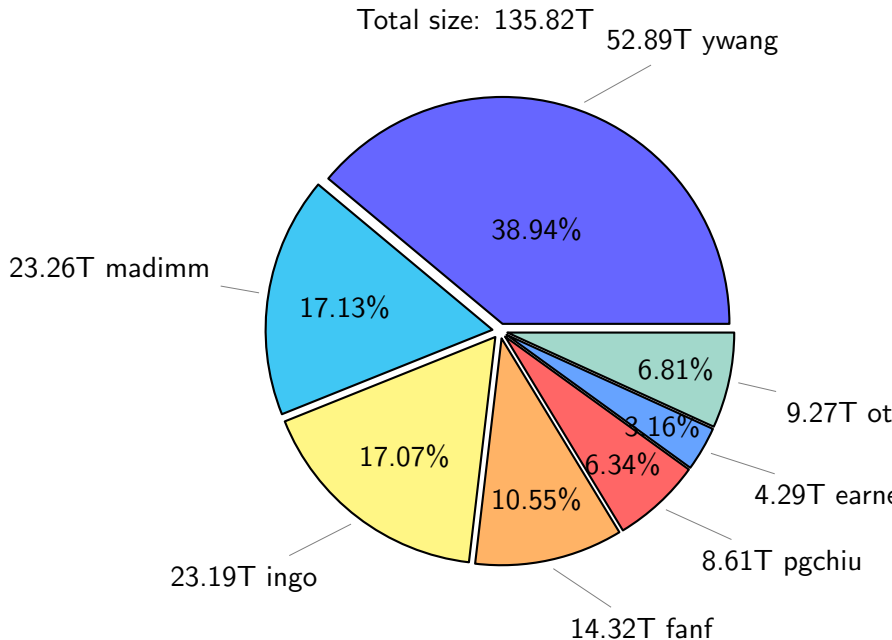

# NS9039K total disk usage

Total size: 457.92T

## NS9039K file types usage

# NS9039K history files usage

Total size: 163.96T  
74.42T ingo

# NS9039K restart files usage

Total size: 135.82T