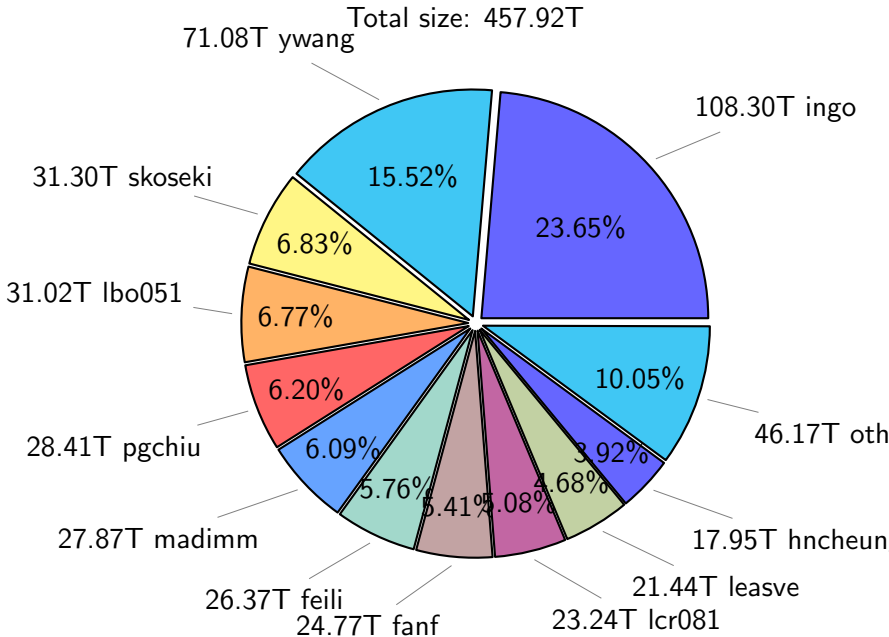

# NS9039K total disk usage

Total size: 457.92T

# NS9039K history files usage

Total size: 163.96T  
74.42T ingo

# NS9039K misc files usage

Total size: 158.14T  
skoseki

# NS9039K uncompressed files usage

Total size: 328.04T

NS9039K NorCPM/cases/\*

No data

NS9039K shared/\*

No data