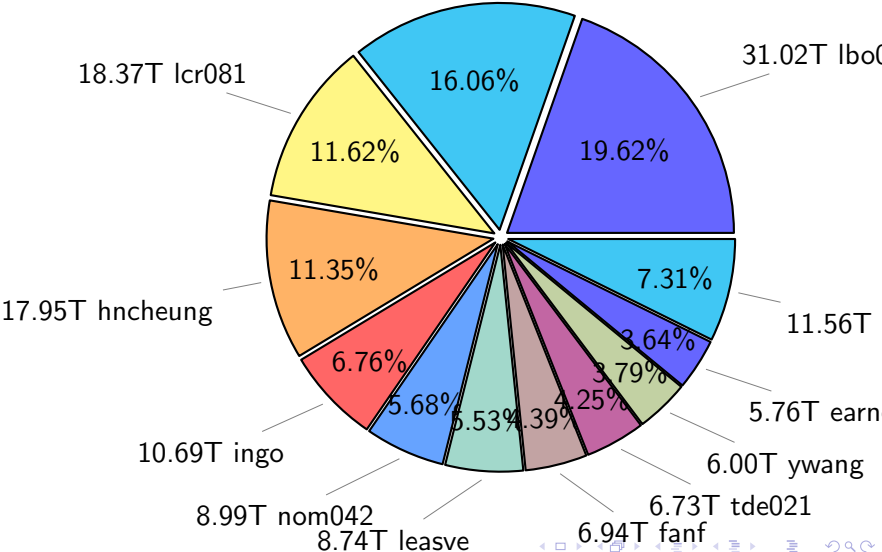

NS9039K misc files usage

Total size: 158.14T
skoseki