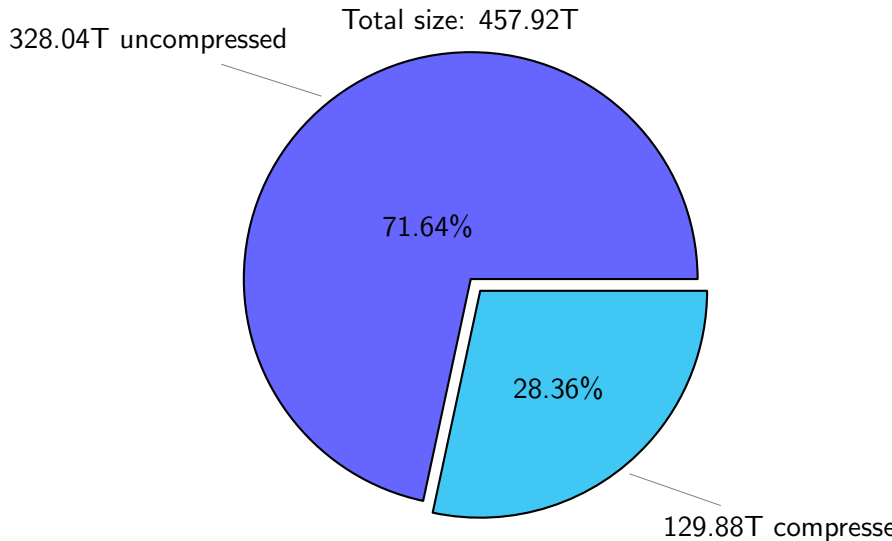

NS9039K total compressed