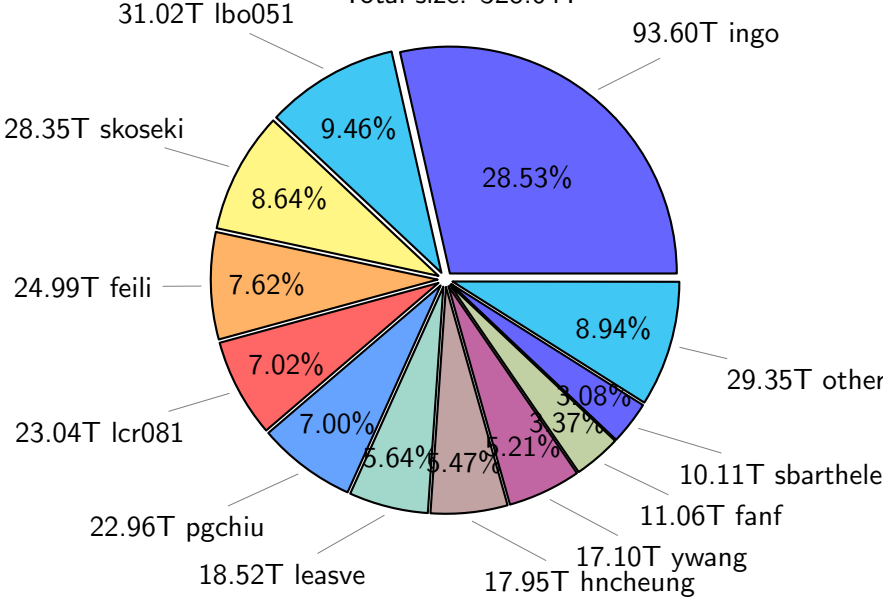

NS9039K uncompressed files usage

Total size: 328.04T