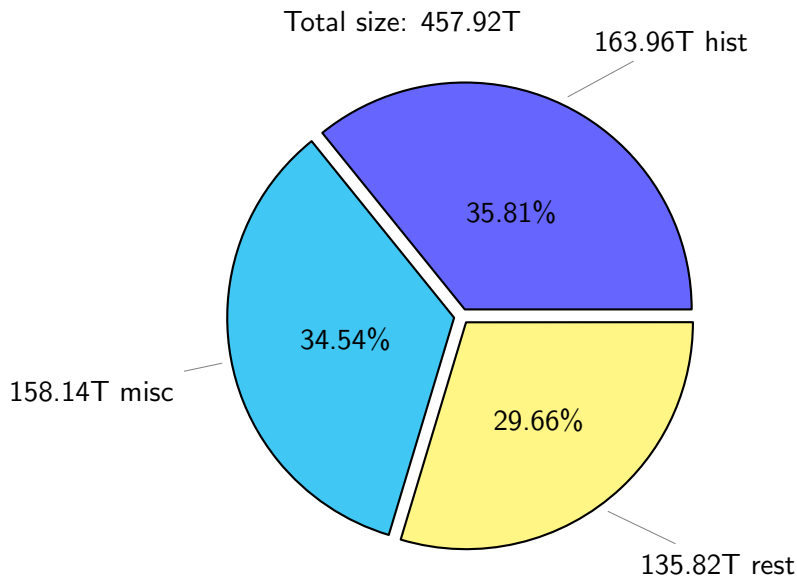

# NS9039K total disk usage

Total size: 457.92T

# NS9039K history files usage

Total size: 163.96T  
74.42T ingo

# NS9039K restart files usage

Total size: 135.82T

# NS9039K uncompressed files usage

Total size: 328.04T

NS9039K NorCPM/cases/\*

No data

NS9039K shared/\*

No data