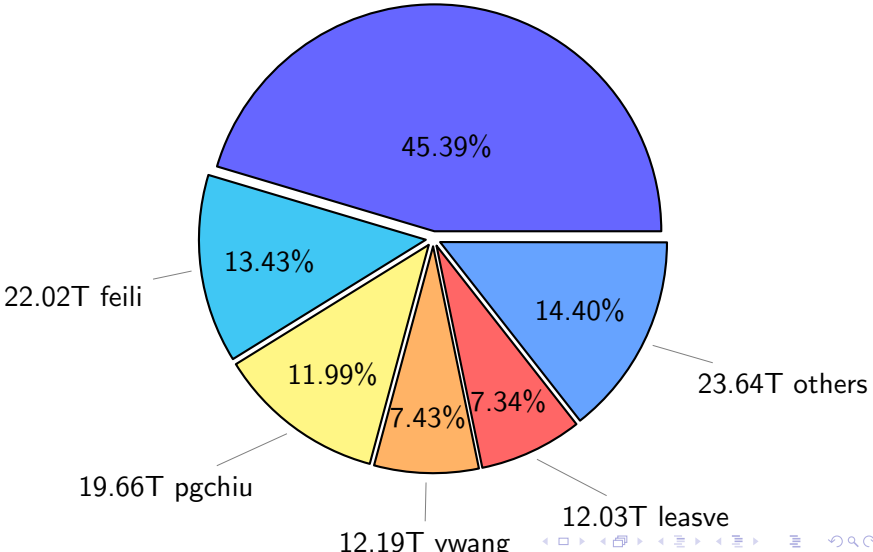

# NS9039K total disk usage

Total size: 457.92T

# NS9039K history files usage

Total size: 163.96T  
74.42T ingo