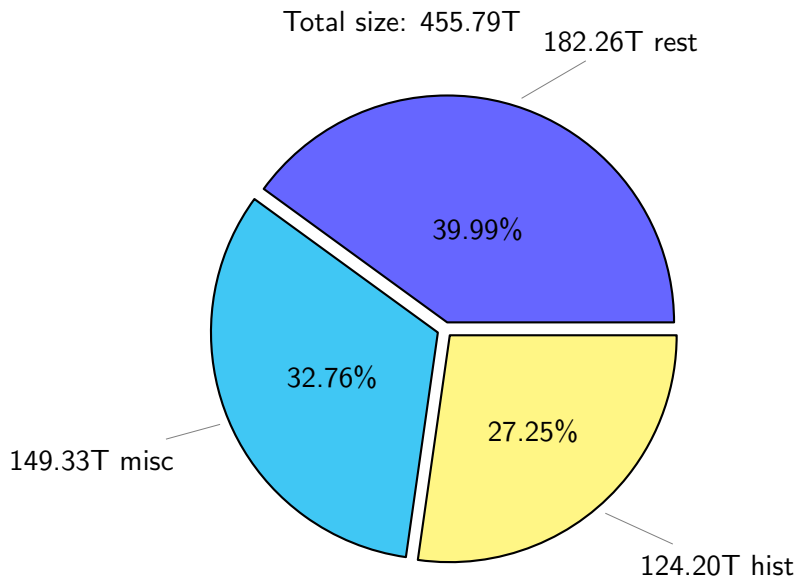

# NS9039K total disk usage

Total size: 455.79T  
69.11T ingo

# NS9039K history files usage

Total size: 124.20T

48.94T ingo

# NS9039K total compressed

Total size: 455.79T  
264.36T uncompressed

191.43T compressed

# NS9039K uncompressed files usage

Total size: 264.36T  
27.91T skoseki

NS9039K NorCPM/cases/\*

No data

NS9039K shared/\*

No data