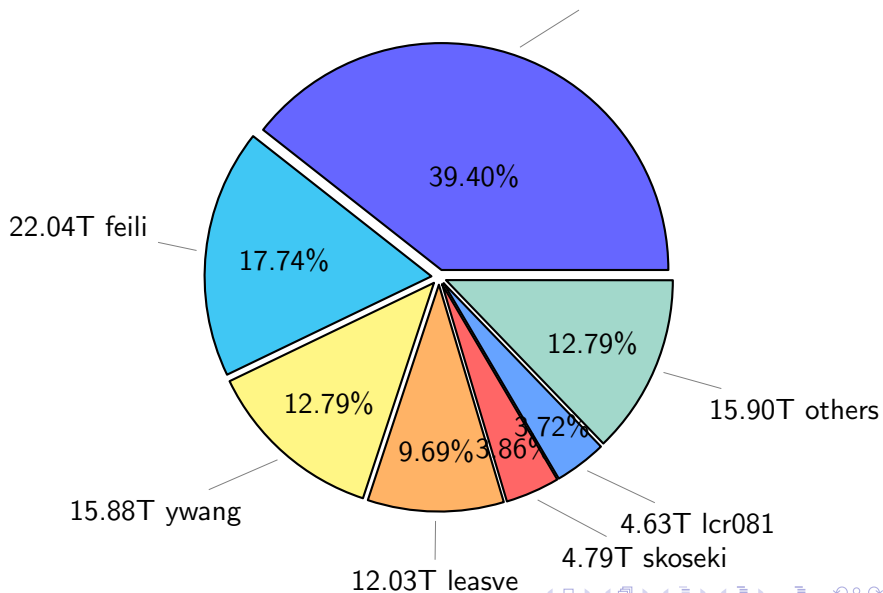

# NS9039K total disk usage

Total size: 455.79T  
69.11T ingo

# NS9039K history files usage

Total size: 124.20T

48.94T ingo