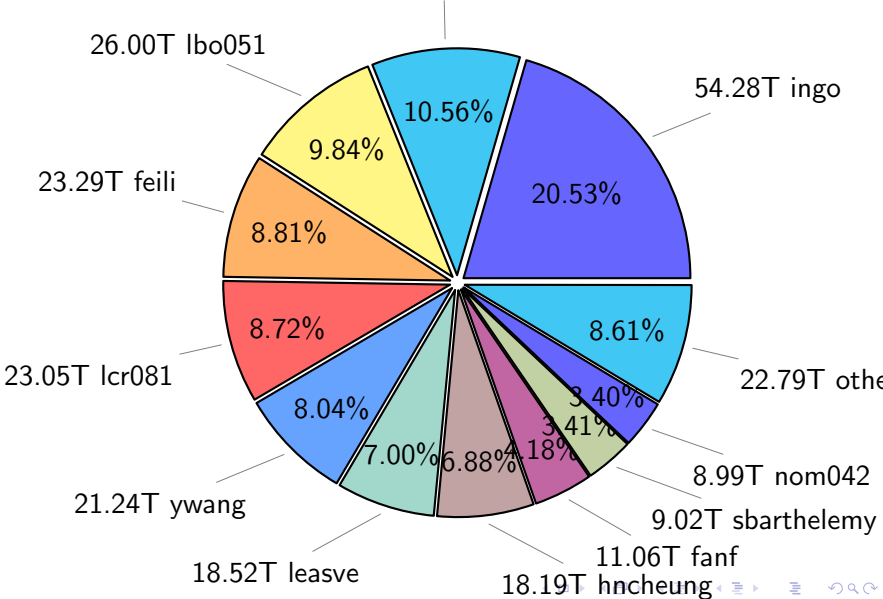

# NS9039K misc files usage

Total size: 149.33T  
24.96T skoseki

# NS9039K total compressed

Total size: 455.79T  
264.36T uncompressed

191.43T compressed

# NS9039K uncompressed files usage

Total size: 264.36T  
27.91T skoseki

NS9039K NorCPM/cases/\*

No data

NS9039K shared/\*

No data