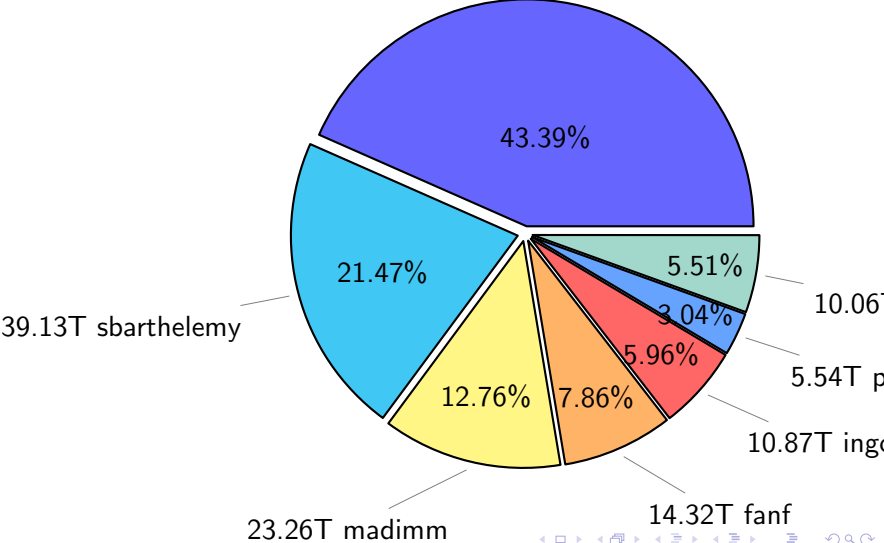

# NS9039K history files usage

Total size: 124.20T

48.94T ingo

# NS9039K restart files usage

Total size: 182.26T  
79.09T ywang

# NS9039K misc files usage

Total size: 149.33T  
24.96T skoseki