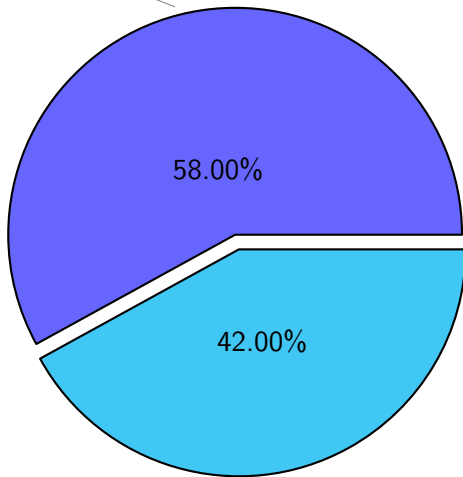

NS9039K total compressed

Total size: 455.79T
264.36T uncompressed

191.43T compressed