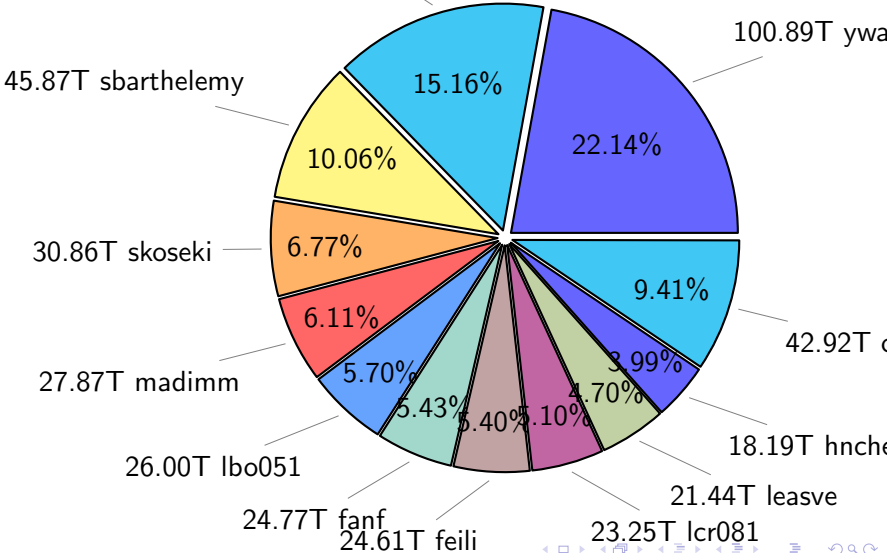

# NS9039K disk usage

November 28, 2020

notes:

- ▶ Excluded directories: ".snapshot", ".afm", ".ptrash".
- ▶ Compressed file: file name end with "gz", "bz2", "tar", "zip" and NETCDF4 "nc"
- ▶ Restart files: path contains '/rest/'
- ▶ History files: path contains '/hist/'
- ▶ Items <3 % will be count as 'others'.
- ▶ Additional hard links are excluded.
- ▶ Monthly report: disk\_ns9039k\_YYYYMMDD.pdf
- ▶ Latest report: latest.pdf
- ▶ Ignored directories due to permission denied: filelist\_classfy.err.txt
- ▶ Summary table: sizeTable.txt

# NS9039K total disk usage

Total size: 455.79T  
69.11T ingo

# NS9039K history files usage

Total size: 124.20T

48.94T ingo