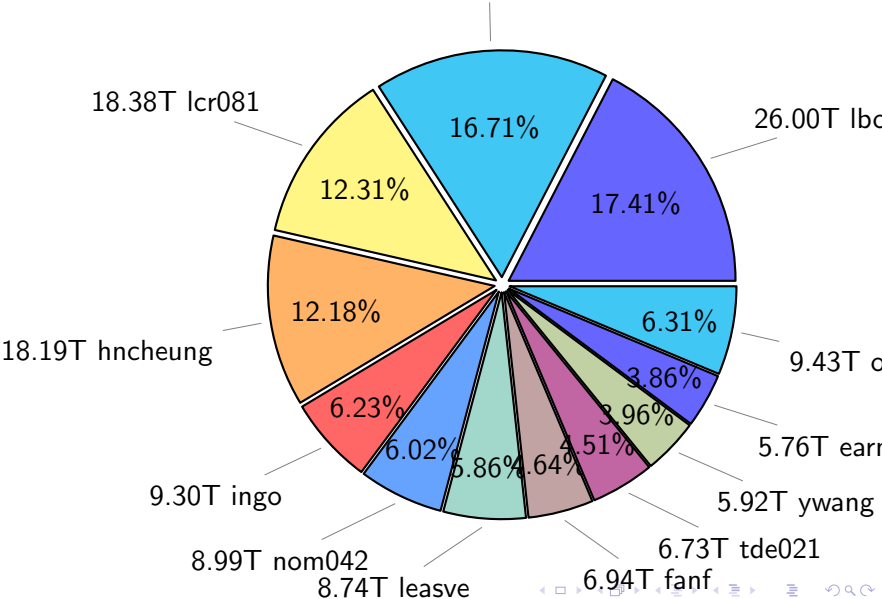

NS9039K misc files usage

Total size: 149.33T
24.96T skoseki