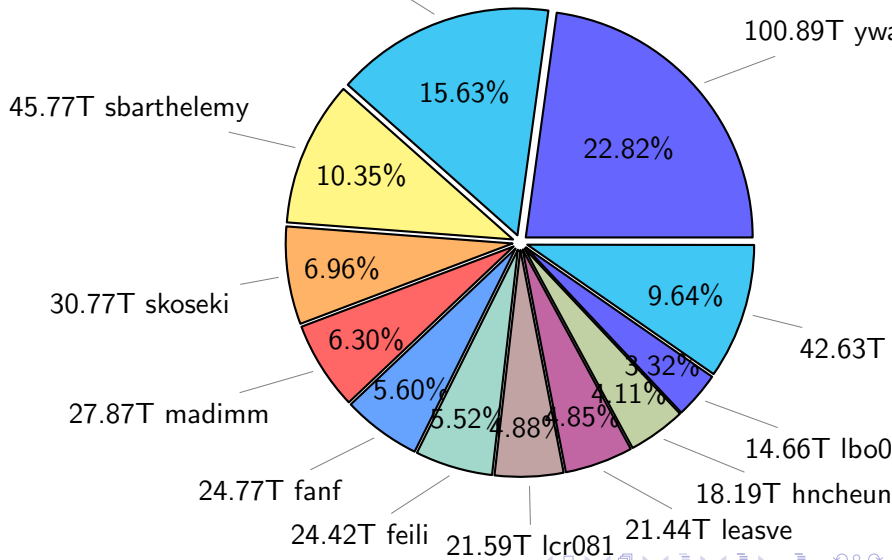

NS9039K disk usage

November 16, 2020

notes:

- ▶ Excluded directories: ".snapshot", ".afm", ".ptrash".
- ▶ Compressed file: file name end with "gz", "bz2", "tar", "zip" and NETCDF4 "nc"
- ▶ Restart files: path contains '/rest/'
- ▶ History files: path contains '/hist/'
- ▶ Items <3 % will be count as 'others'.
- ▶ Additional hard links are excluded.
- ▶ Monthly report: disk_ns9039k_YYYYMMDD.pdf
- ▶ Latest report: latest.pdf
- ▶ Ignored directories due to permission denied: filelist_classfy.err.txt
- ▶ Summary table: sizeTable.txt

NS9039K total disk usage

Total size: 442.10T
69.10T ingo

NS9039K file types usage

NS9039K history files usage

Total size: 123.93T

48.94T ingo

NS9039K restart files usage

Total size: 182.06T
79.09T ywang

NS9039K misc files usage

Total size: 136.12T
18.19T hncheung

NS9039K total compressed

Total size: 442.10T
250.82T uncompressed

191.28T compressed

NS9039K uncompressed files usage

Total size: 250.82T
27.82T skoseki