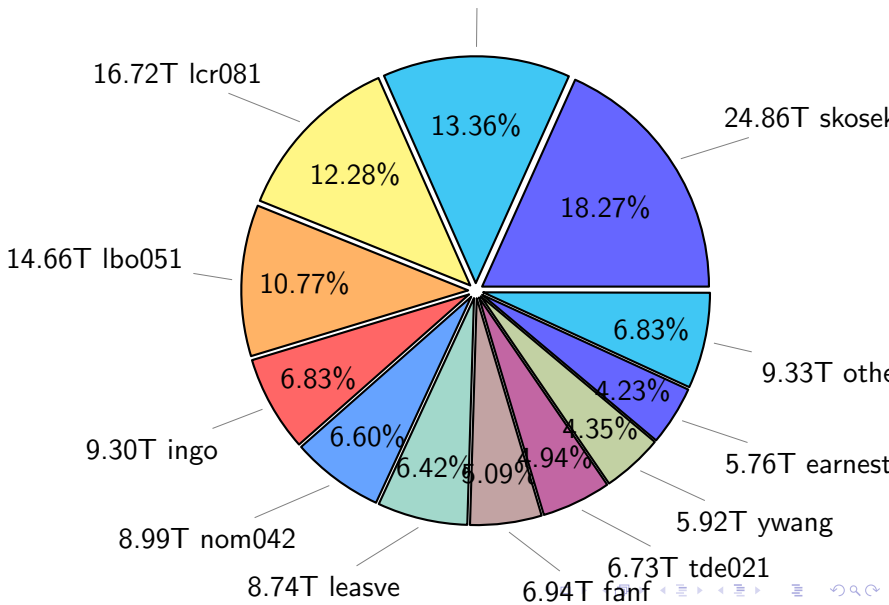

NS9039K total disk usage

Total size: 442.10T
69.10T ingo

NS9039K file types usage

NS9039K history files usage

Total size: 123.93T

48.94T ingo

NS9039K restart files usage

Total size: 182.06T
79.09T ywang

NS9039K misc files usage

Total size: 136.12T
18.19T hncheung

NS9039K total compressed

Total size: 442.10T
250.82T uncompressed

191.28T compressed

NS9039K uncompressed files usage

Total size: 250.82T
27.82T skoseki