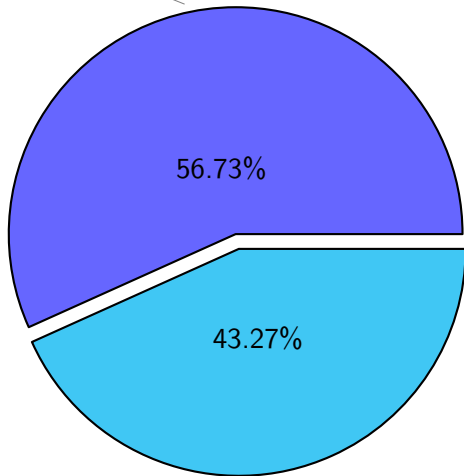

NS9039K total disk usage

Total size: 442.10T
69.10T ingo

NS9039K file types usage

NS9039K history files usage

Total size: 123.93T

48.94T ingo

NS9039K restart files usage

Total size: 182.06T
79.09T ywang

NS9039K misc files usage

Total size: 136.12T
18.19T hncheung

NS9039K total compressed

Total size: 442.10T
250.82T uncompressed

191.28T compressed

NS9039K uncompressed files usage

Total size: 250.82T
27.82T skoseki