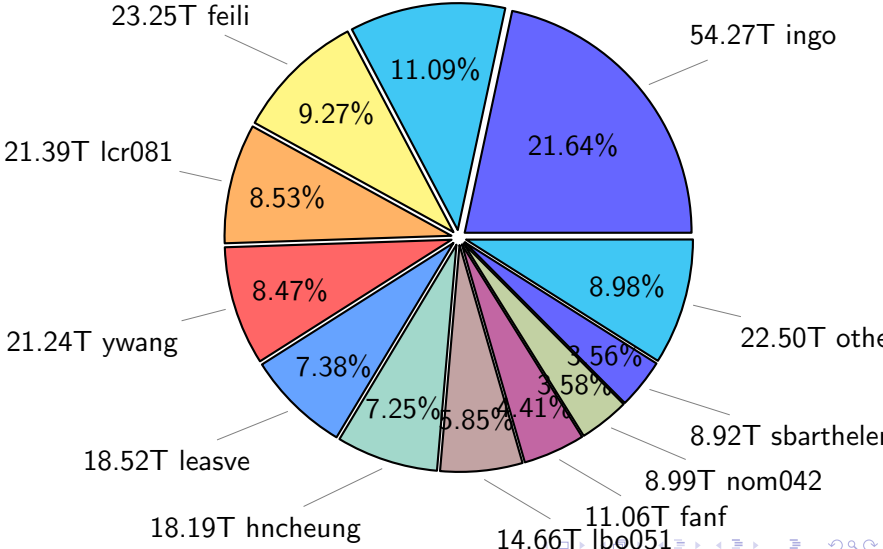

NS9039K total disk usage

Total size: 442.10T
69.10T ingo

NS9039K file types usage

NS9039K history files usage

Total size: 123.93T

48.94T ingo

NS9039K restart files usage

Total size: 182.06T
79.09T ywang

NS9039K misc files usage

Total size: 136.12T
18.19T hncheung

NS9039K total compressed

Total size: 442.10T
250.82T uncompressed

191.28T compressed

NS9039K uncompressed files usage

Total size: 250.82T
27.82T skoseki