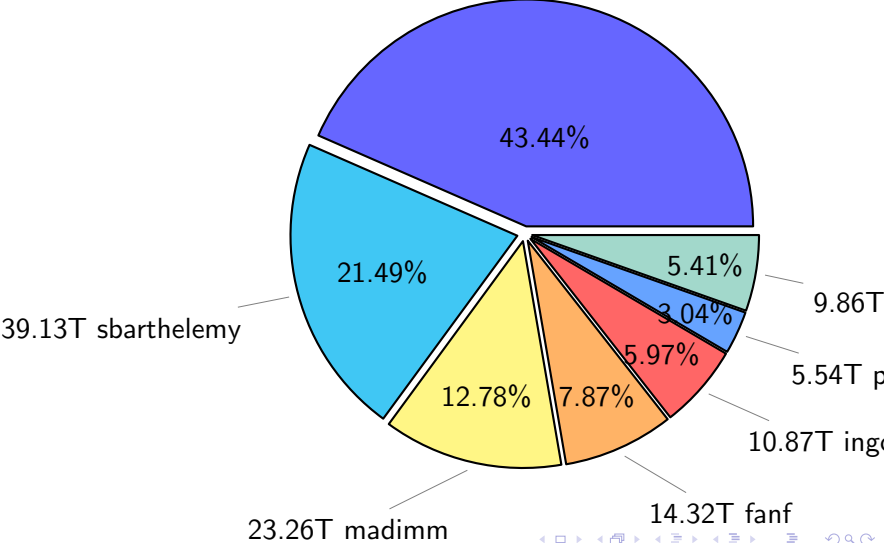

NS9039K total disk usage

Total size: 442.10T
69.10T ingo

NS9039K file types usage

NS9039K history files usage

Total size: 123.93T

48.94T ingo

NS9039K restart files usage

Total size: 182.06T
79.09T ywang

NS9039K misc files usage

Total size: 136.12T
18.19T hncheung

NS9039K total compressed

Total size: 442.10T
250.82T uncompressed

191.28T compressed

NS9039K uncompressed files usage

Total size: 250.82T
27.82T skoseki