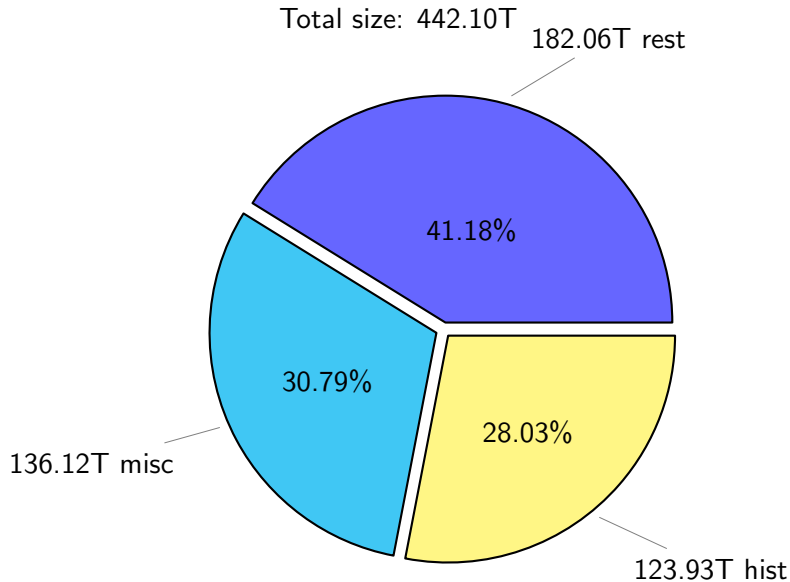

NS9039K disk usage

November 16, 2020

notes:

- ▶ Excluded directories: ".snapshot", ".afm", ".ptrash".
- ▶ Compressed file: file name end with "gz", "bz2", "tar", "zip" and NETCDF4 "nc"
- ▶ Restart files: path contains '/rest/'
- ▶ History files: path contains '/hist/'
- ▶ Items <3 % will be count as 'others'.
- ▶ Additional hard links are excluded.
- ▶ Monthly report: disk_ns9039k_YYYYMMDD.pdf
- ▶ Latest report: latest.pdf
- ▶ Ignored directories due to permission denied: filelist_classfy.err.txt
- ▶ Summary table: sizeTable.txt

NS9039K total disk usage

Total size: 442.10T
69.10T ingo

NS9039K file types usage

NS9039K history files usage

Total size: 123.93T

48.94T ingo

NS9039K restart files usage

Total size: 182.06T
79.09T ywang

NS9039K misc files usage

Total size: 136.12T
18.19T hncheung

NS9039K total compressed

Total size: 442.10T
250.82T uncompressed

191.28T compressed

NS9039K uncompressed files usage

Total size: 250.82T
27.82T skoseki