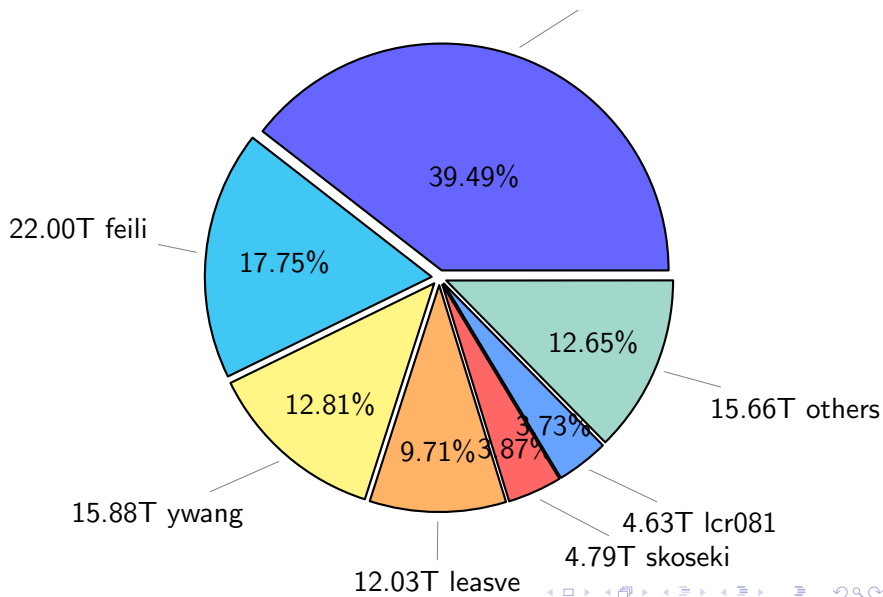

NS9039K total disk usage

Total size: 442.10T
69.10T ingo

NS9039K file types usage

NS9039K history files usage

Total size: 123.93T

48.94T ingo

NS9039K restart files usage

Total size: 182.06T
79.09T ywang

NS9039K misc files usage

Total size: 136.12T
18.19T hncheung

NS9039K total compressed

Total size: 442.10T
250.82T uncompressed

191.28T compressed

NS9039K uncompressed files usage

Total size: 250.82T
27.82T skoseki