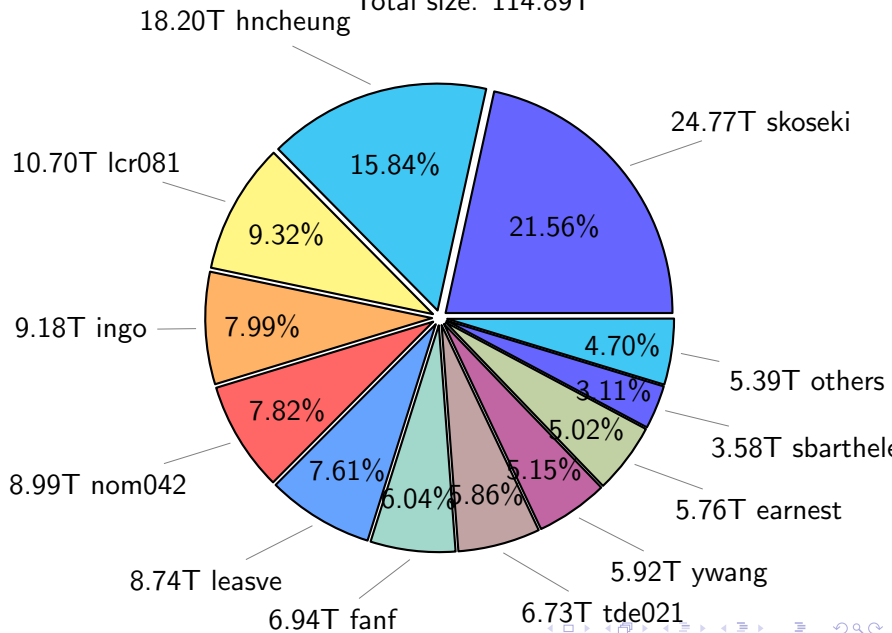

NS9039K misc files usage

Total size: 114.89T