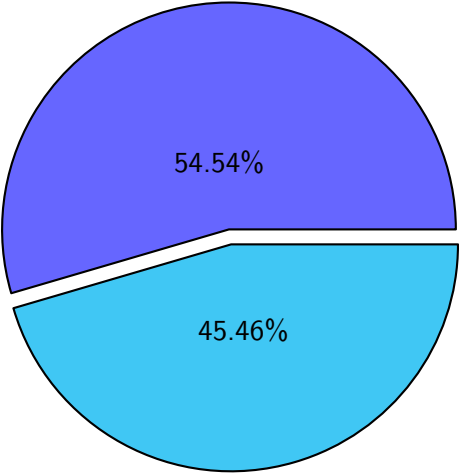

NS9039K total compressed

Total size: 420.37T
229.25T uncompressed

191.12T compressed