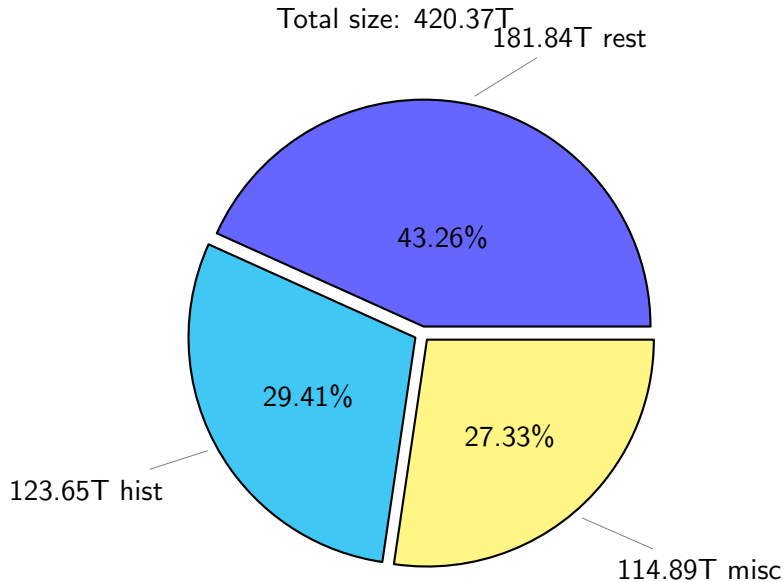

# NS9039K total disk usage

Total size: 420.37T  
68.98T ingo

# NS9039K history files usage

Total size: 123.65T

48.94T ingo

# NS9039K misc files usage

Total size: 114.89T

# NS9039K uncompressed files usage

Total size: 229.25T

NS9039K NorCPM/cases/\*

No data

NS9039K shared/\*

No data