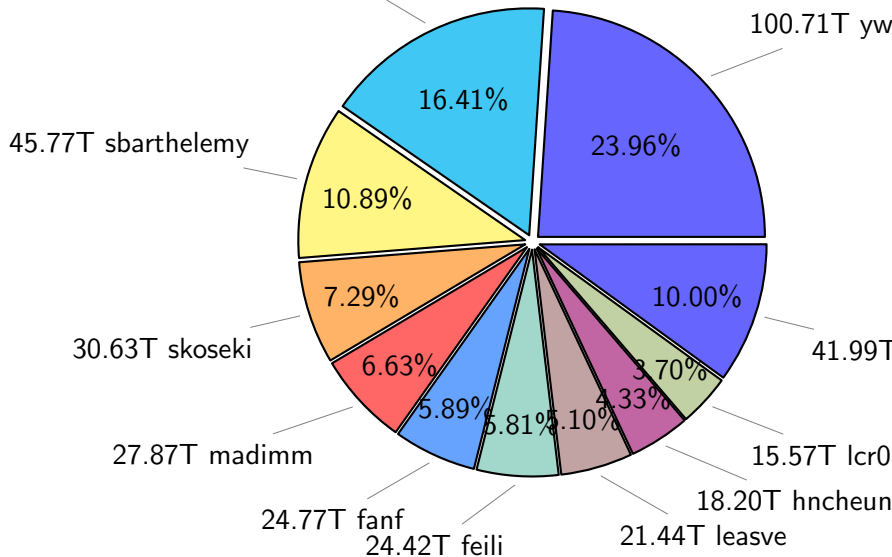

# NS9039K disk usage

October 19, 2020

notes:

- ▶ Excluded directories: ".snapshot", ".afm", ".ptrash".
- ▶ Compressed file: file name end with "gz", "bz2", "tar", "zip" and NETCDF4 "nc"
- ▶ Restart files: path contains '/rest/'
- ▶ History files: path contains '/hist/'
- ▶ Items <3 % will be count as 'others'.
- ▶ Additional hard links are excluded.
- ▶ Monthly report: disk\_ns9039k\_YYYYMMDD.pdf
- ▶ Latest report: latest.pdf
- ▶ Ignored directories due to permission denied: filelist\_classfy.err.txt
- ▶ Summary table: sizeTable.txt

# NS9039K total disk usage

Total size: 420.37T  
68.98T ingo

# NS9039K history files usage

Total size: 123.65T

48.94T ingo