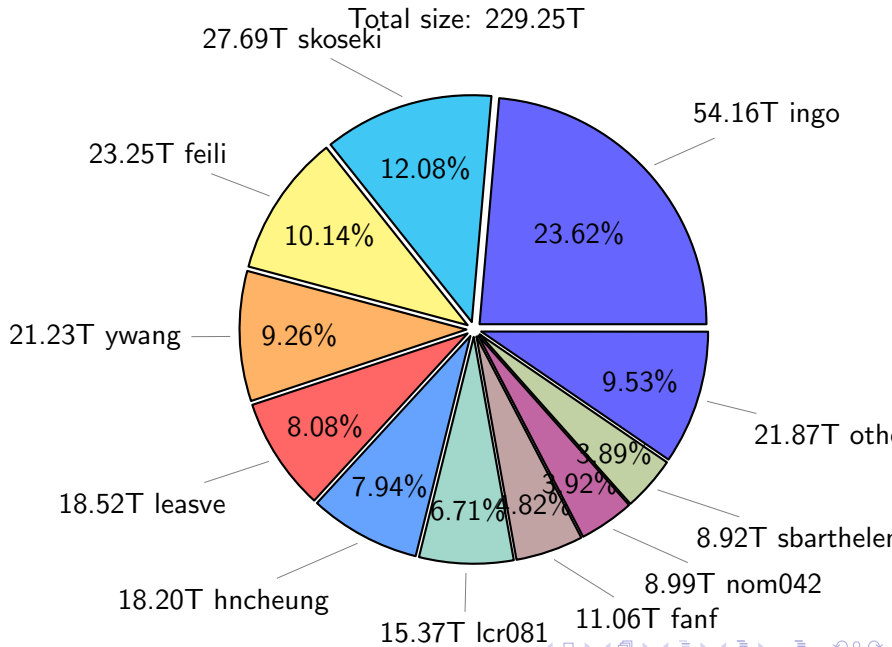

# NS9039K history files usage

Total size: 123.65T

48.94T ingo

# NS9039K misc files usage

Total size: 114.89T

# NS9039K total compressed

Total size: 420.37T  
229.25T uncompressed

191.12T compressed

# NS9039K uncompressed files usage

Total size: 229.25T

NS9039K NorCPM/cases/\*

No data

NS9039K shared/\*

No data