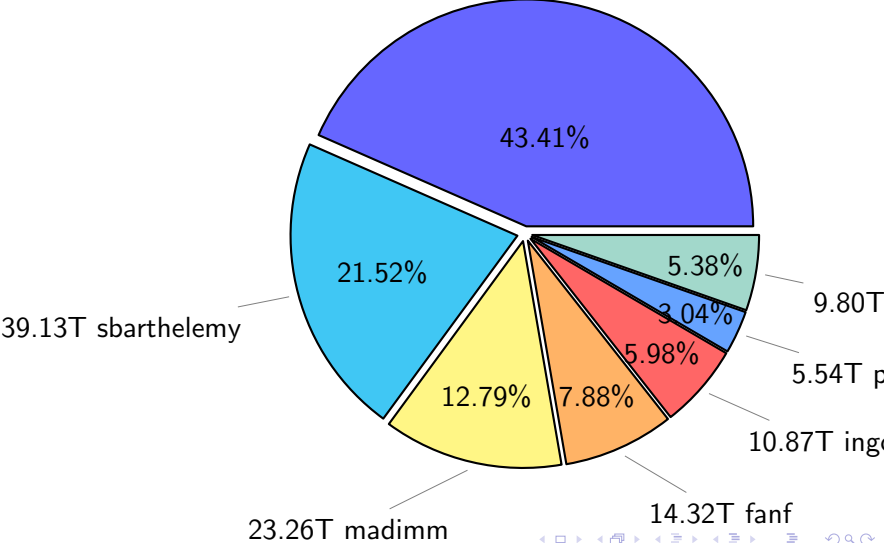

# NS9039K history files usage

Total size: 123.65T

48.94T ingo

# NS9039K restart files usage

Total size: 181.84T  
78.93T ywang

# NS9039K misc files usage

Total size: 114.89T