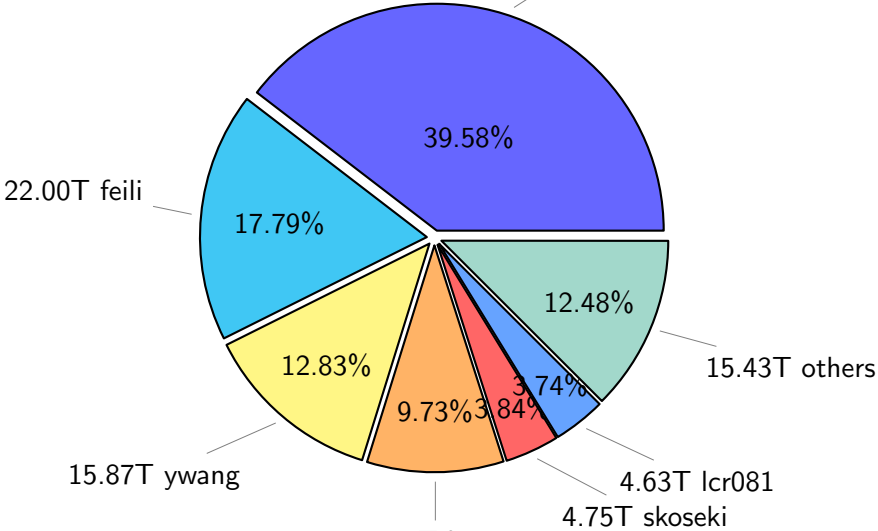

# NS9039K total disk usage

Total size: 420.37T  
68.98T ingo

# NS9039K history files usage

Total size: 123.65T

48.94T ingo