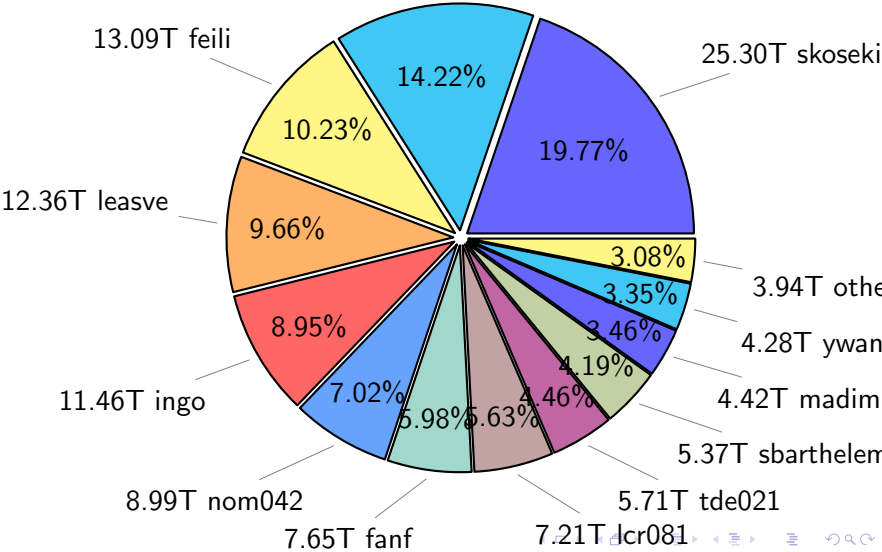

NS9039K total disk usage

Total size: 387.30T

NS9039K file types usage

NS9039K history files usage

Total size: 105.88T

NS9039K restart files usage

Total size: 176.60T
78.93T ywang

NS9039K misc files usage

Total size: 104.83T

NS9039K total compressed

Total size: 387.30T

259.33T compressed

127.97T uncompressed

NS9039K uncompressed files usage

Total size: 127.97T
18.20T hncheung

NS9039K NorCPM/cases/*