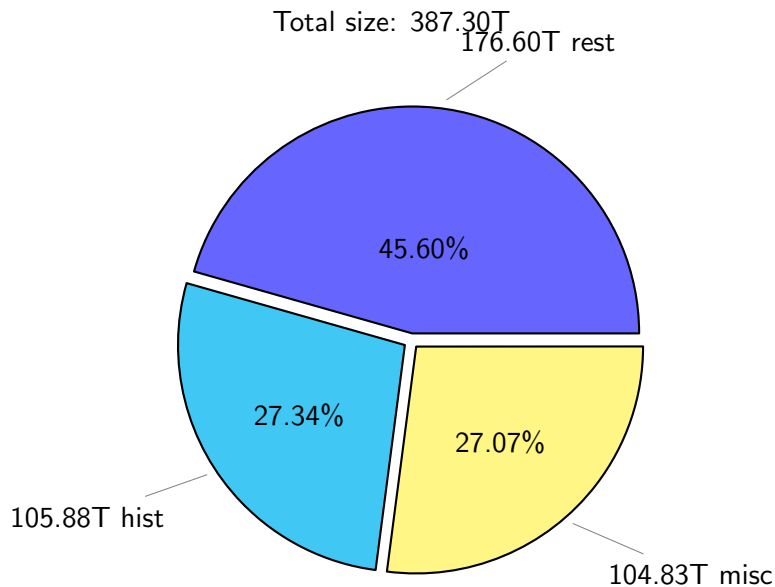

NS9039K disk usage

August 26, 2020

notes:

- ▶ Excluded directories: ".snapshot", ".afm", ".ptrash".
- ▶ Compressed file: file name end with "gz", "bz2", "tar", "zip" and NETCDF4 "nc"
- ▶ Restart files: path contains '/rest/'
- ▶ History files: path contains '/hist/'
- ▶ Items <3 % will be count as 'others'.
- ▶ Additional hard links are excluded.
- ▶ Monthly report: disk_ns9039k_YYYYMMDD.pdf
- ▶ Latest report: latest.pdf
- ▶ Ignored directories due to permission denied: filelist_classfy.err.txt
- ▶ Summary table: sizeTable.txt

NS9039K total disk usage

Total size: 387.30T

NS9039K file types usage

NS9039K history files usage

Total size: 105.88T

NS9039K restart files usage

Total size: 176.60T
78.93T ywang

NS9039K misc files usage

Total size: 104.83T

NS9039K total compressed

Total size: 387.30T

259.33T compressed

127.97T uncompressed

NS9039K uncompressed files usage

Total size: 127.97T
18.20T hncheung

NS9039K NorCPM/cases/*