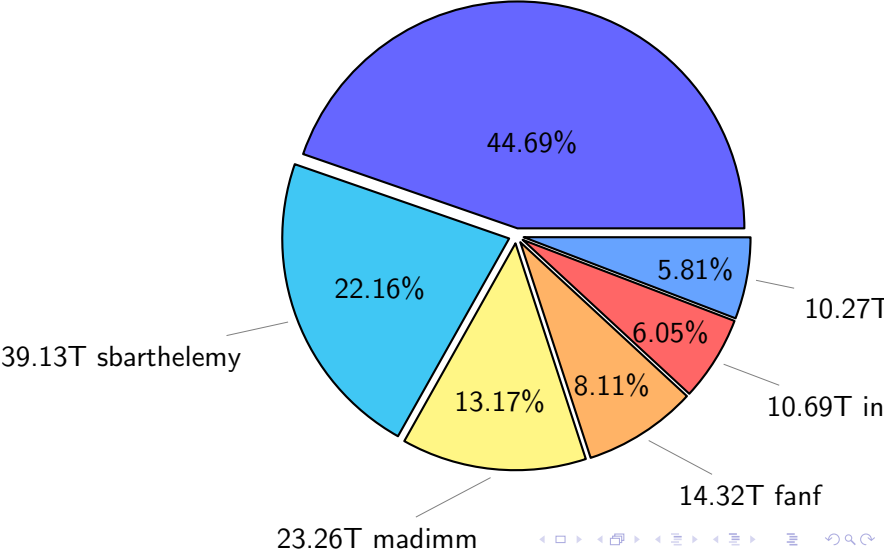

NS9039K total disk usage

Total size: 387.30T

NS9039K file types usage

NS9039K history files usage

Total size: 105.88T

NS9039K restart files usage

Total size: 176.60T
78.93T ywang

NS9039K misc files usage

Total size: 104.83T

NS9039K total compressed

Total size: 387.30T

259.33T compressed

127.97T uncompressed

NS9039K uncompressed files usage

Total size: 127.97T
18.20T hncheung

NS9039K NorCPM/cases/*