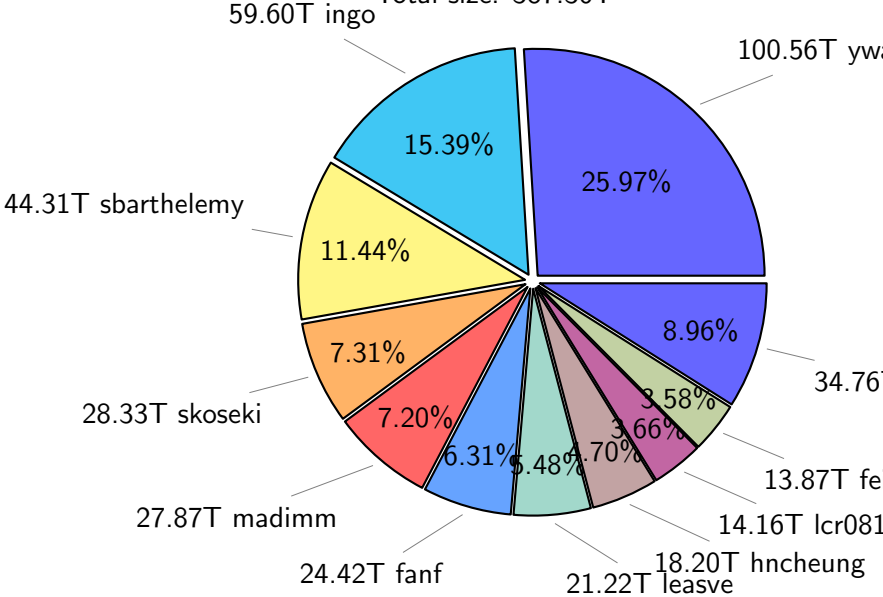

NS9039K disk usage

August 26, 2020

notes:

- ▶ Excluded directories: ".snapshot", ".afm", ".ptrash".
- ▶ Compressed file: file name end with "gz", "bz2", "tar", "zip" and NETCDF4 "nc"
- ▶ Restart files: path contains '/rest/'
- ▶ History files: path contains '/hist/'
- ▶ Items <3 % will be count as 'others'.
- ▶ Additional hard links are excluded.
- ▶ Monthly report: disk_ns9039k_YYYYMMDD.pdf
- ▶ Latest report: latest.pdf
- ▶ Ignored directories due to permission denied: filelist_classfy.err.txt
- ▶ Summary table: sizeTable.txt

NS9039K total disk usage

Total size: 387.30T

NS9039K file types usage

NS9039K history files usage

Total size: 105.88T

NS9039K restart files usage

Total size: 176.60T
78.93T ywang

NS9039K misc files usage

Total size: 104.83T

NS9039K total compressed

Total size: 387.30T

259.33T compressed

127.97T uncompressed

NS9039K uncompressed files usage

Total size: 127.97T
18.20T hncheung

NS9039K NorCPM/cases/*