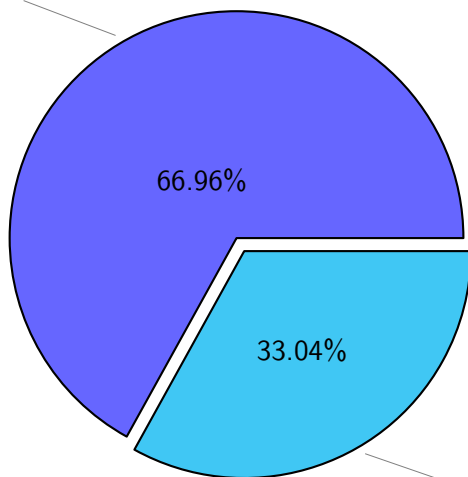

NS9039K total disk usage

Total size: 387.30T

NS9039K file types usage

NS9039K history files usage

Total size: 105.88T

NS9039K restart files usage

Total size: 176.60T
78.93T ywang

NS9039K misc files usage

Total size: 104.83T

NS9039K total compressed

Total size: 387.30T

259.33T compressed

127.97T uncompressed

NS9039K uncompressed files usage

Total size: 127.97T
18.20T hncheung

NS9039K NorCPM/cases/*