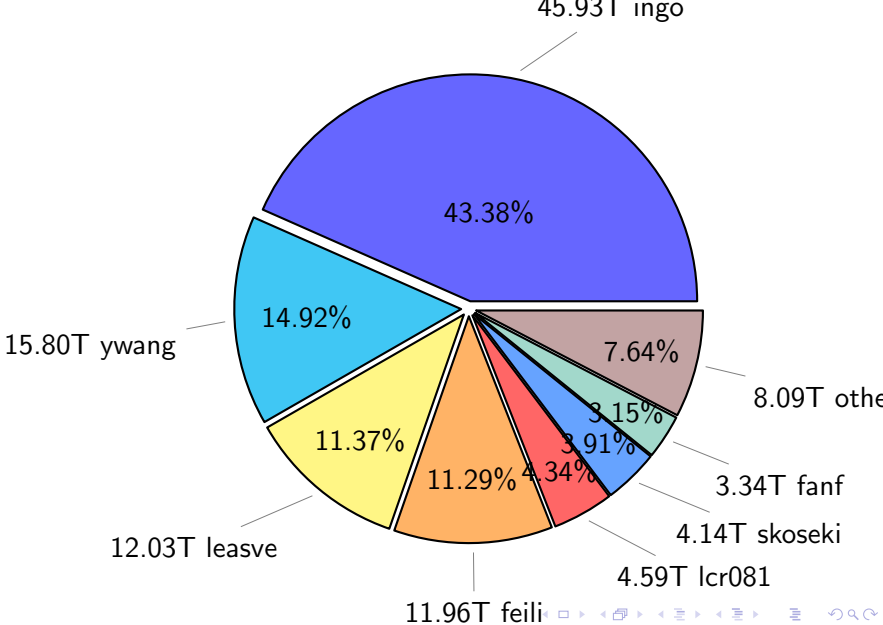

NS9039K total disk usage

Total size: 387.30T

NS9039K file types usage

NS9039K history files usage

Total size: 105.88T

NS9039K restart files usage

Total size: 176.60T
78.93T ywang

NS9039K misc files usage

Total size: 104.83T

NS9039K total compressed

Total size: 387.30T

259.33T compressed

127.97T uncompressed

NS9039K uncompressed files usage

Total size: 127.97T
18.20T hncheung

NS9039K NorCPM/cases/*