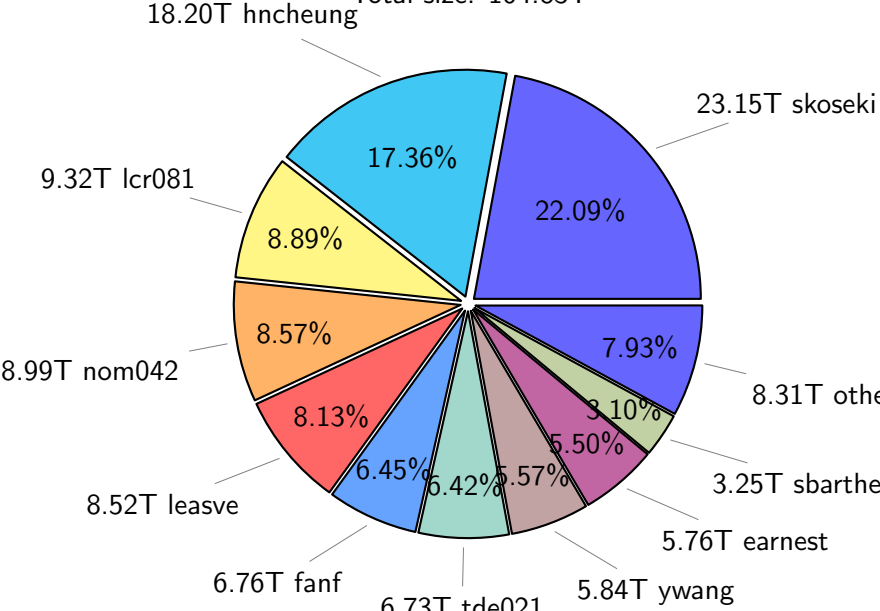

NS9039K total disk usage

Total size: 387.30T

NS9039K file types usage

NS9039K history files usage

Total size: 105.88T

NS9039K restart files usage

Total size: 176.60T
78.93T ywang

NS9039K misc files usage

Total size: 104.83T

NS9039K total compressed

Total size: 387.30T

259.33T compressed

127.97T uncompressed

NS9039K uncompressed files usage

Total size: 127.97T
18.20T hncheung

NS9039K NorCPM/cases/*