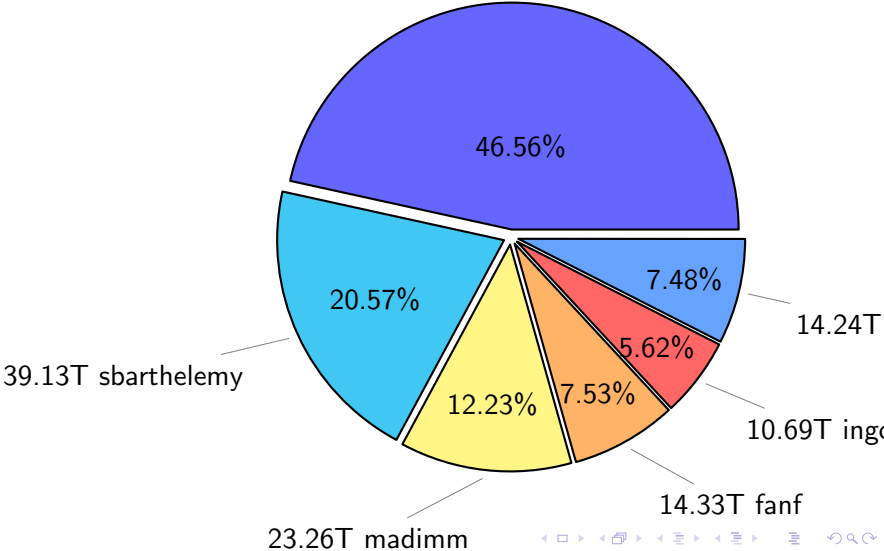

# NS9039K history files usage

Total size: 102.56T

46.17T ingo

# NS9039K restart files usage

Total size: 190.21T  
88.56T ywang