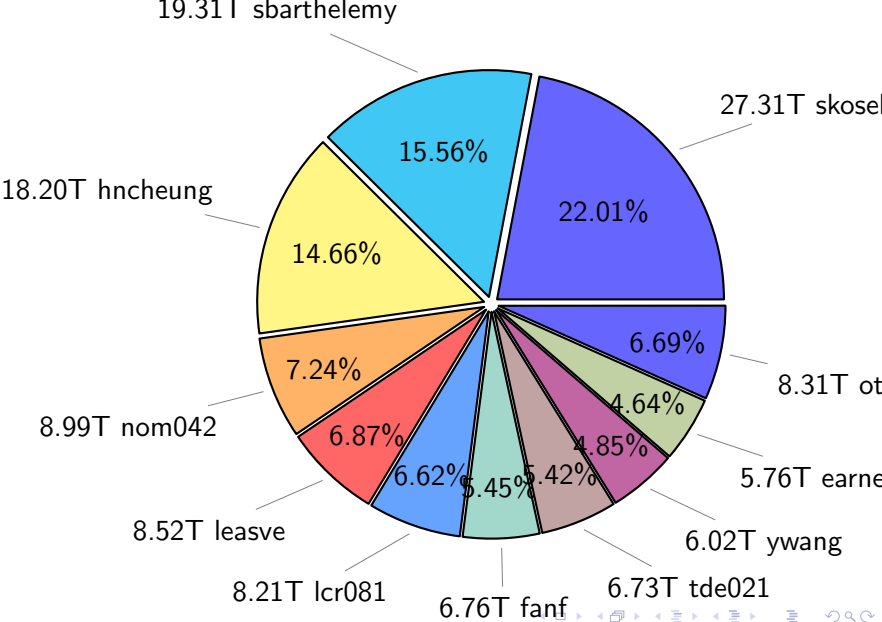

NS9039K misc files usage

Total size: 124.11T