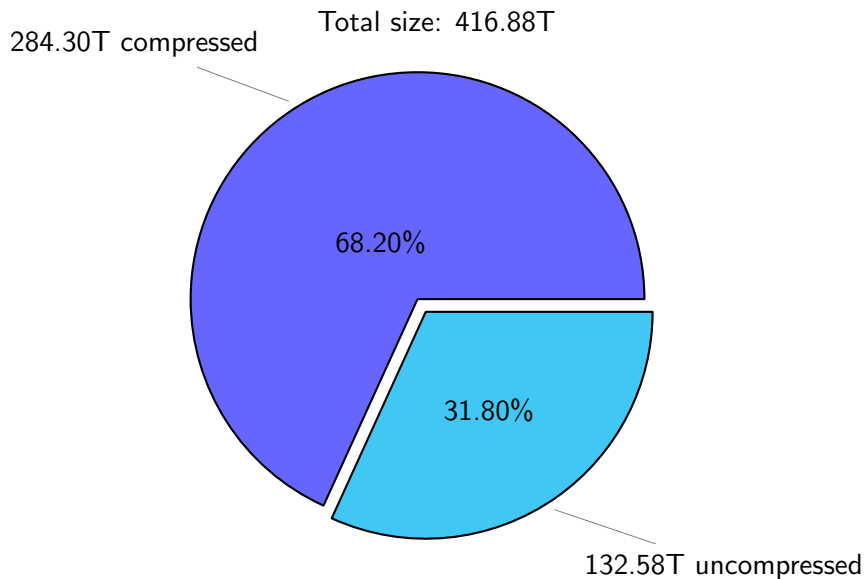

# NS9039K history files usage

Total size: 102.56T

46.17T ingo

# NS9039K restart files usage

Total size: 190.21T  
88.56T ywang

# NS9039K misc files usage

Total size: 124.11T

# NS9039K uncompressed files usage

Total size: 132.58T