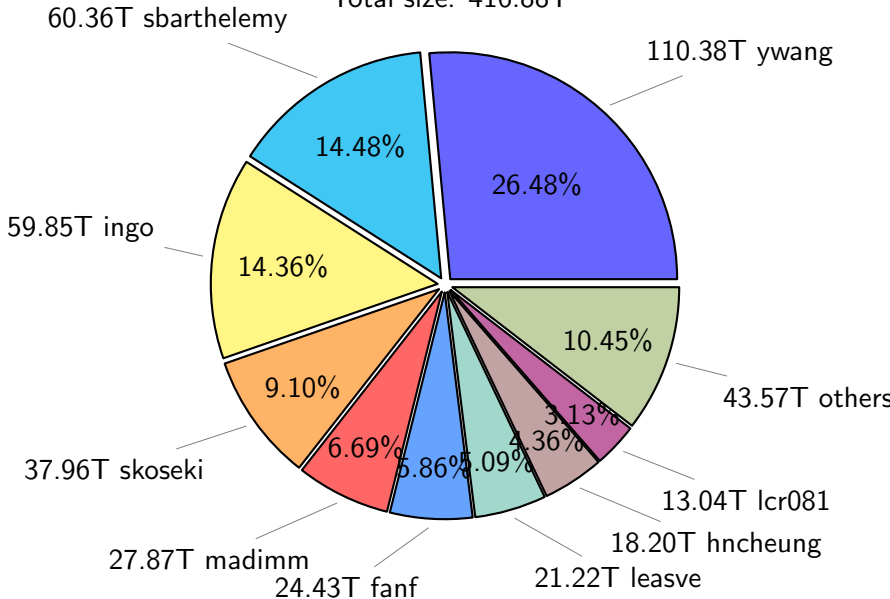

# NS9039K total disk usage

Total size: 416.88T

# NS9039K history files usage

Total size: 102.56T

46.17T ingo

# NS9039K misc files usage

Total size: 124.11T

# NS9039K uncompressed files usage

Total size: 132.58T