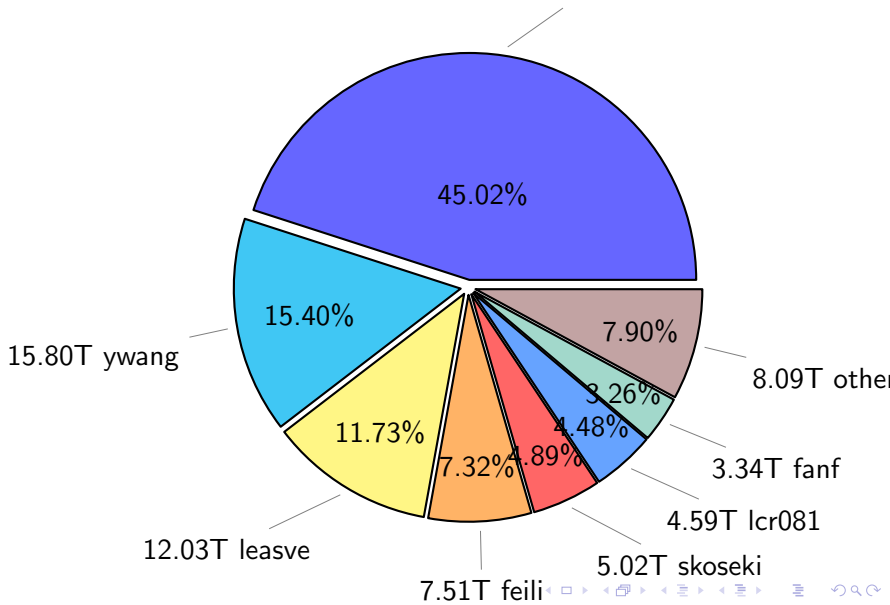

# NS9039K total disk usage

Total size: 416.88T

# NS9039K history files usage

Total size: 102.56T

46.17T ingo