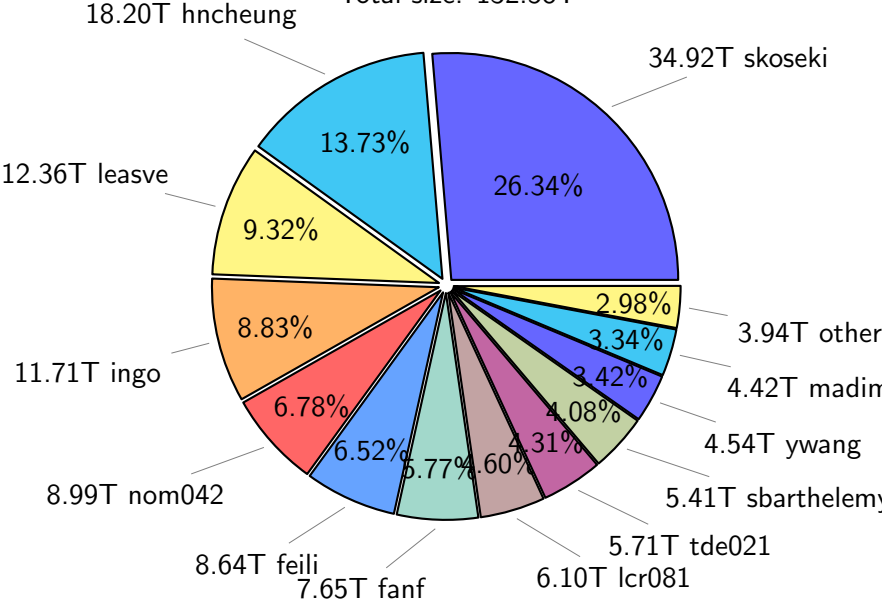

NS9039K uncompressed files usage

Total size: 132.58T