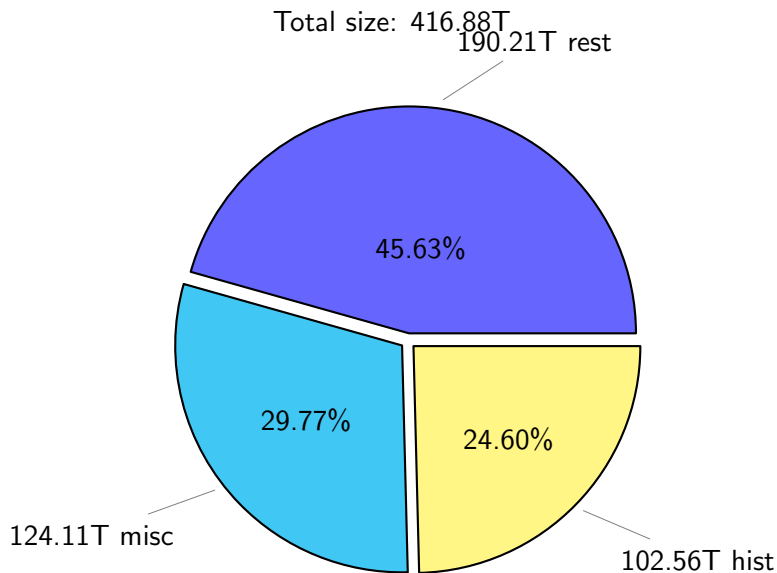

# NS9039K total disk usage

Total size: 416.88T

# NS9039K history files usage

Total size: 102.56T

46.17T ingo

# NS9039K misc files usage

Total size: 124.11T

# NS9039K uncompressed files usage

Total size: 132.58T