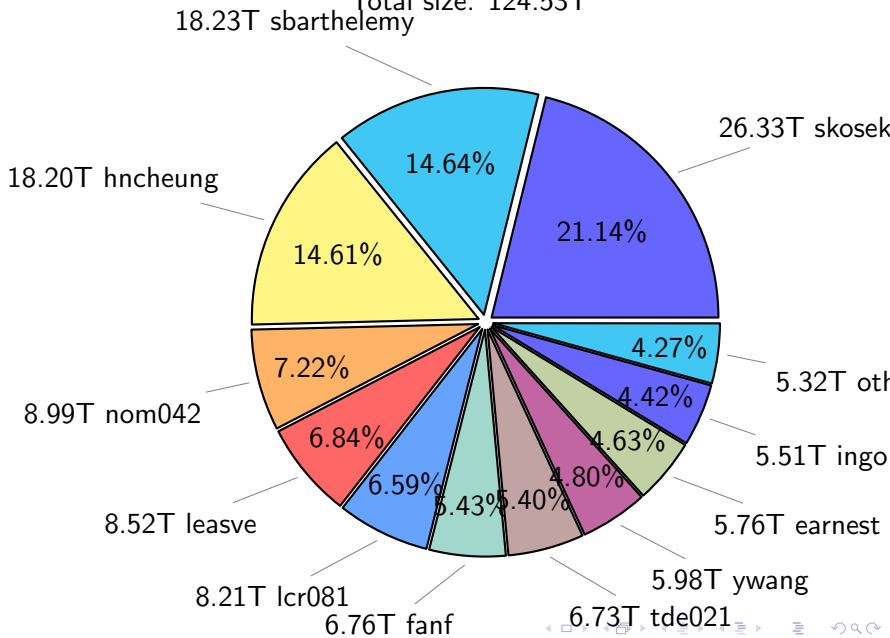

39.59T oth

13.04T lcr081

18.20T hncheung

18.23T sbarthelemy

NS9039K file types usage

NS9039K history files usage

Total size: 96.51T
44.95T ingo

NS9039K restart files usage

Total size: 150.05T

88.17T ywang

23.26T madimm

14.82T fanf

NS9039K misc files usage

Total size: 124.53T

NS9039K total compressed

NS9039K uncompressed files usage

Total size: 124.22T

NS9039K NorCPM/cases/*

NorCPM	73.83T	31.42%
N1850AERCN_staticEnsemble-rest_uncompressed	18.15T	7.72%
NorESM1-CMIP6	14.03T	5.97%
NorCPM_V1c-ana_19800115_me	12.55T	5.34%
NorCPM_V2a-sfe_19800115_me	10.89T	4.63%
NorCPM_V2-ana_me_ICEC-SST-S-T-1980-2010	10.48T	4.46%
NorCPM_V1b-ana_19800115_me	10.24T	4.36%
True_Obs-2006-2017-reanalysis	9.90T	4.21%
NorCPM_V1-ana_19800115_me	8.57T	3.64%
NorESM1-ME_historicalExt_noAssim	3.85T	1.64%
True_Obs-1980-2010-FF_4th_try	3.43T	1.46%
bccr-fast_historical_18500101	2.80T	1.19%
others	55.67T	23.54%