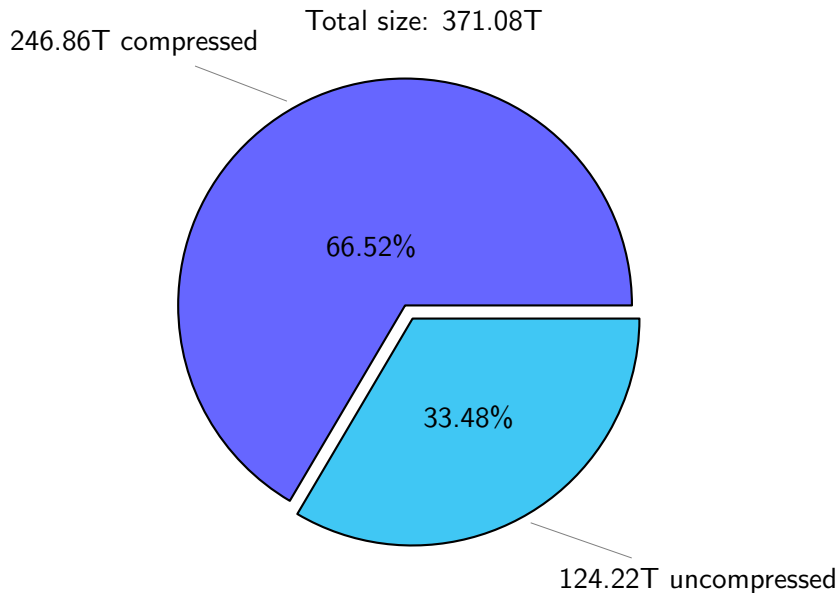

39.59T oth

13.04T lcr081

18.20T hncheung

18.23T sbarthelemy

NS9039K file types usage

NS9039K history files usage

Total size: 96.51T
44.95T ingo

NS9039K restart files usage

Total size: 150.05T

88.17T ywang

23.26T madimm

14.82T fanf

NS9039K misc files usage

Total size: 124.53T

NS9039K total compressed

NS9039K uncompressed files usage

Total size: 124.22T

NS9039K NorCPM/cases/*

NorCPM	73.83T	31.42%
N1850AERCN_staticEnsemble-rest_uncompressed	18.15T	7.72%
NorESM1-CMIP6	14.03T	5.97%
NorCPM_V1c-ana_19800115_me	12.55T	5.34%
NorCPM_V2a-sfe_19800115_me	10.89T	4.63%
NorCPM_V2-ana_me_ICEC-SST-S-T-1980-2010	10.48T	4.46%
NorCPM_V1b-ana_19800115_me	10.24T	4.36%
True_Obs-2006-2017-reanalysis	9.90T	4.21%
NorCPM_V1-ana_19800115_me	8.57T	3.64%
NorESM1-ME_historicalExt_noAssim	3.85T	1.64%
True_Obs-1980-2010-FF_4th_try	3.43T	1.46%
bccr-fast_historical_18500101	2.80T	1.19%
others	55.67T	23.54%

total size: 235.00T