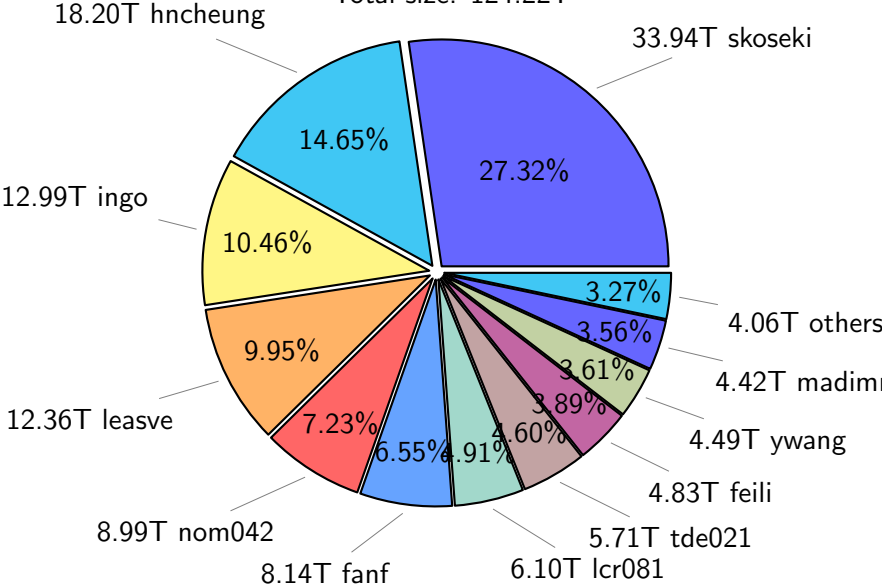

NS9039K uncompressed files usage

Total size: 124.22T