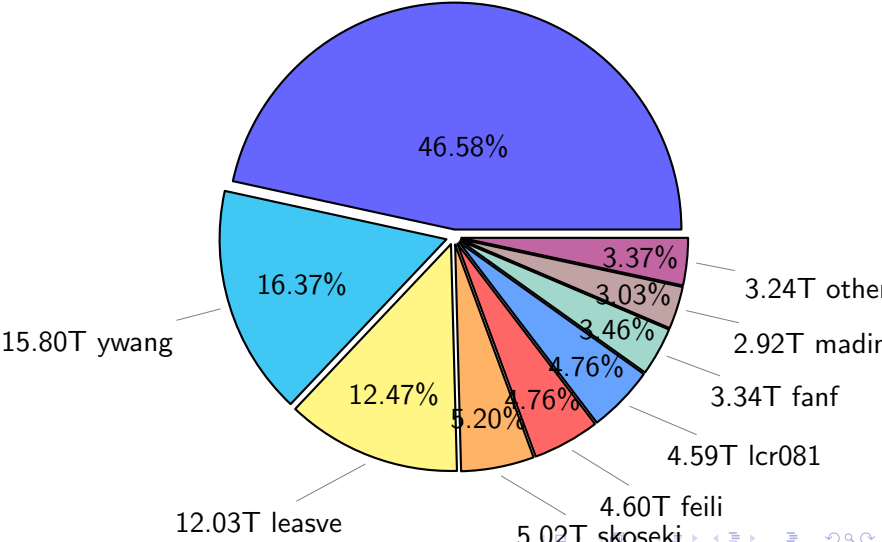

NS9039K total disk usage

Total size: 371.08T

109.95T ywang

61.10T ingo

36.97T skoseki

27.87T madimm

24.92T fanf

21.22T leasve

39.59T oth

13.04T lcr081

18.20T hncheung

18.23T sbarthelemy

NS9039K file types usage

NS9039K history files usage

Total size: 96.51T
44.95T ingo

NS9039K restart files usage

Total size: 150.05T

88.17T ywang

23.26T madimm

14.82T fanf

NS9039K misc files usage

Total size: 124.53T

NS9039K total compressed

NS9039K uncompressed files usage