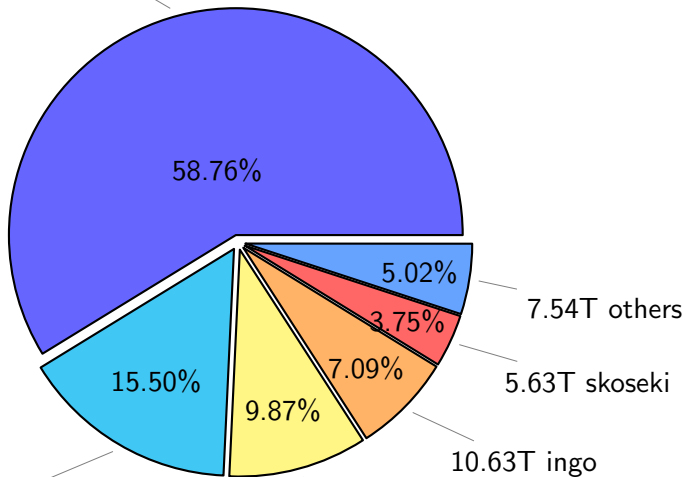

NS9039K total disk usage

Total size: 371.08T

109.95T ywang

61.10T ingo

36.97T skoseki

27.87T madimm

24.92T fanf

21.22T leasve

39.59T oth

13.04T lcr081

18.20T hncheung

18.23T sbarthelemy

NS9039K file types usage

NS9039K history files usage

Total size: 96.51T
44.95T ingo

NS9039K restart files usage

Total size: 150.05T

88.17T ywang

23.26T madimm

14.82T fanf

NS9039K misc files usage

Total size: 124.53T

NS9039K total compressed

NS9039K uncompressed files usage