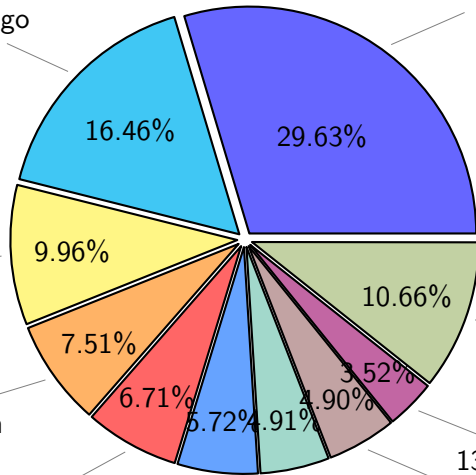

NS9039K disk usage

July 30, 2020

notes:

- ▶ Excluded directories: ".snapshot", ".afm", ".ptrash".
- ▶ Compressed file: file name end with "gz", "bz2", "tar", "zip" and NETCDF4 "nc"
- ▶ Restart files: path contains '/rest/'
- ▶ History files: path contains '/hist/'
- ▶ Items <3 % will be count as 'others'.
- ▶ Additional hard links are excluded.
- ▶ Monthly report: disk_ns9039k_YYYYMMDD.pdf
- ▶ Latest report: latest.pdf
- ▶ Ignored directories due to permission denied: filelist_classfy.err.txt

NS9039K total disk usage

Total size: 371.08T

109.95T ywang

61.10T ingo

36.97T skoseki

27.87T madimm

24.92T fanf

21.22T leasve

39.59T oth

13.04T lcr081

18.20T hncheung

18.23T sbarthelemy

NS9039K file types usage

NS9039K history files usage

Total size: 96.51T
44.95T ingo

NS9039K restart files usage

total size: 235.00T