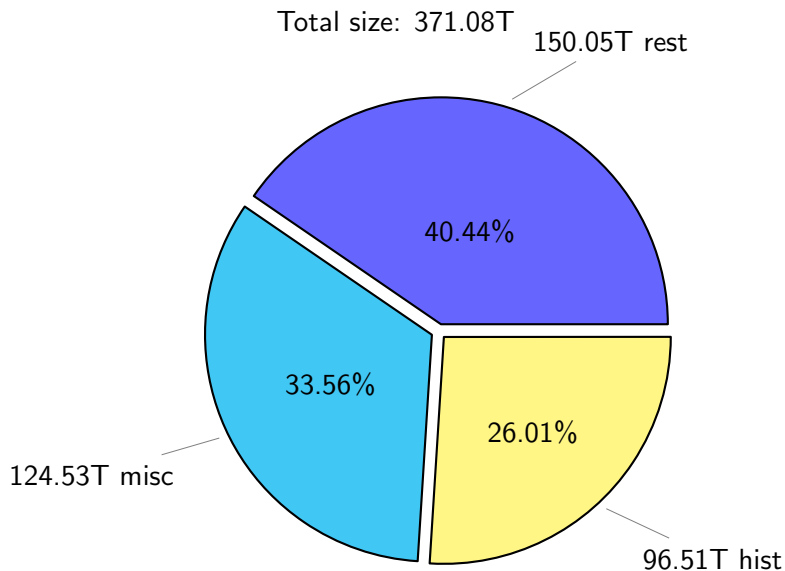

NS9039K total disk usage

Total size: 371.08T

109.95T ywang

61.10T ingo

36.97T skoseki

27.87T madimm

24.92T fanf

21.22T leasve

39.59T oth

13.04T lcr081

18.20T hncheung

18.23T sbarthelemy

NS9039K file types usage

NS9039K history files usage

Total size: 96.51T
44.95T ingo

NS9039K restart files usage

Total size: 124.22T

NS9039K NorCPM/cases/*

NorCPM	73.83T	31.42%
N1850AERCN_staticEnsemble-rest_uncompressed	18.15T	7.72%
NorESM1-CMIP6	14.03T	5.97%
NorCPM_V1c-ana_19800115_me	12.55T	5.34%
NorCPM_V2a-sfe_19800115_me	10.89T	4.63%
NorCPM_V2-ana_me_ICEC-SST-S-T-1980-2010	10.48T	4.46%
NorCPM_V1b-ana_19800115_me	10.24T	4.36%
True_Obs-2006-2017-reanalysis	9.90T	4.21%
NorCPM_V1-ana_19800115_me	8.57T	3.64%
NorESM1-ME_historicalExt_noAssim	3.85T	1.64%
True_Obs-1980-2010-FF_4th_try	3.43T	1.46%
bccr-fast_historical_18500101	2.80T	1.19%
others	55.67T	23.54%

total size: 235.00T