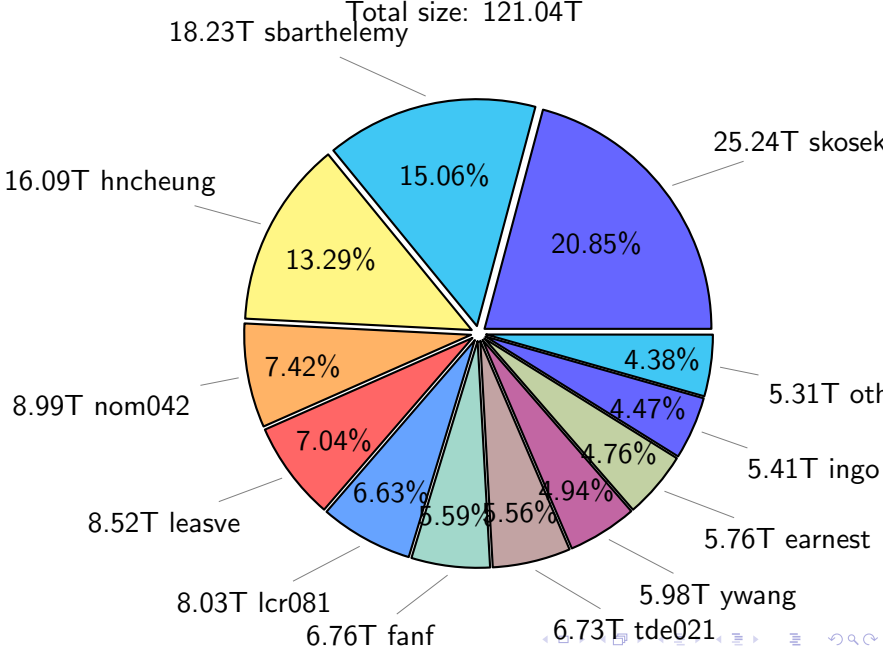

NS9039K total disk usage

Total size: 362.20T

NS9039K file types usage

NS9039K history files usage

Total size: 91.81T
44.95T ingo

NS9039K restart files usage

Total size: 149.35T

88.17T ywang

23.26T madimm

14.82T fanf

NS9039K misc files usage

Total size: 121.04T

NS9039K total compressed

NS9039K uncompressed files usage

Total size: 115.32T

NS9039K NorCPM/cases/*

total size: 235.00T