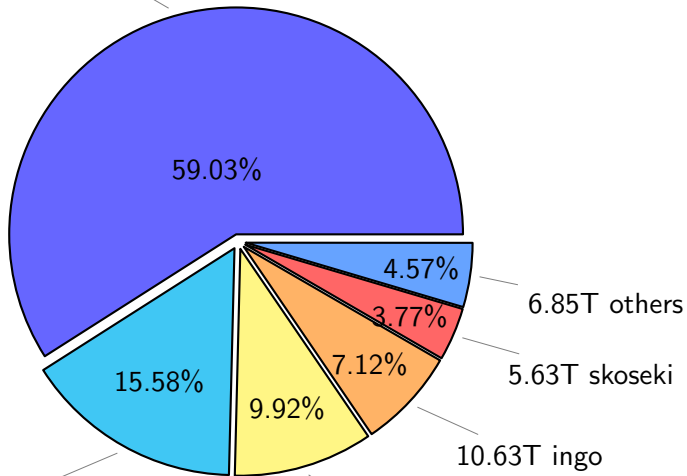

NS9039K total disk usage

Total size: 362.20T

NS9039K file types usage

NS9039K history files usage

Total size: 91.81T
44.95T ingo

NS9039K restart files usage

Total size: 149.35T

88.17T ywang

total size: 235.00T