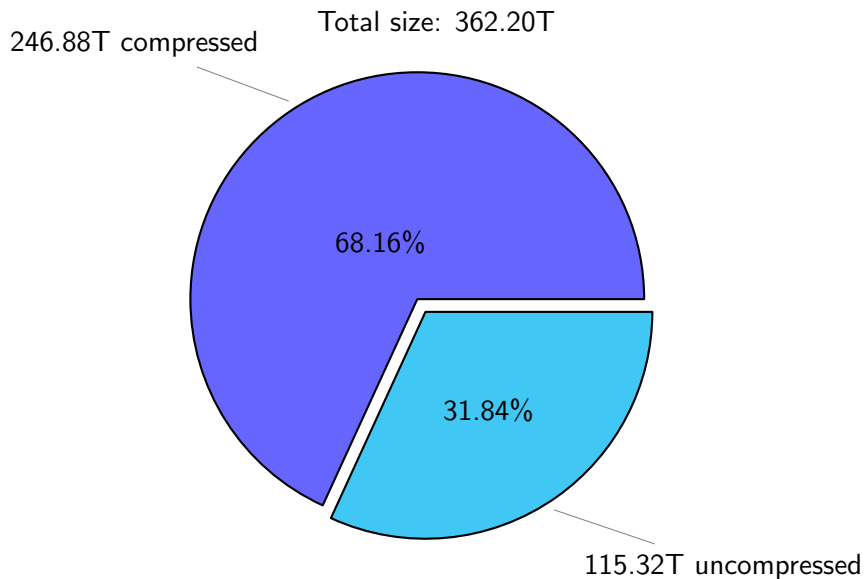

NS9039K total disk usage

Total size: 362.20T

NS9039K file types usage

NS9039K history files usage

Total size: 91.81T
44.95T ingo

NS9039K restart files usage

Total size: 149.35T

88.17T ywang

23.26T madimm

14.82T fanf

NS9039K misc files usage

Total size: 121.04T

NS9039K total compressed

NS9039K uncompressed files usage

Total size: 115.32T

NS9039K NorCPM/cases/*

total size: 235.00T