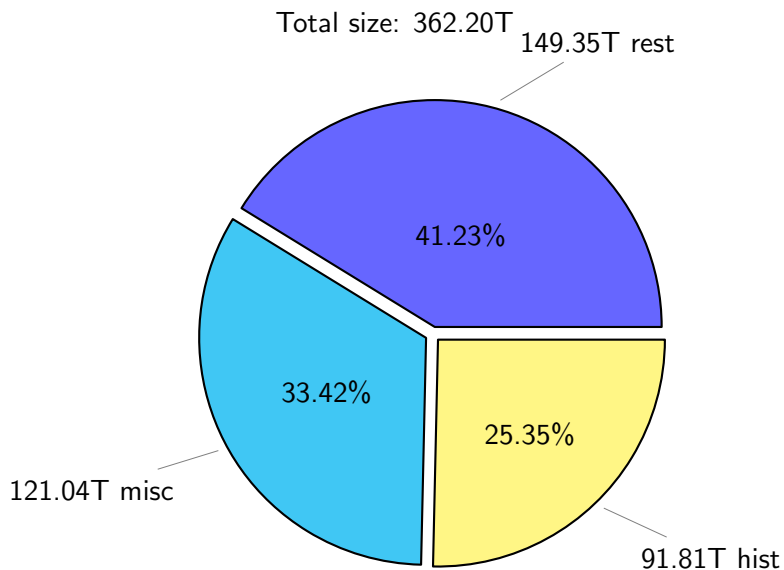

NS9039K disk usage

July 21, 2020

notes:

- ▶ Excluded directories: ".snapshot", ".afm", ".ptrash".
- ▶ Compressed file: file name end with "gz", "bz2", "tar", "zip" and NETCDF4 "nc"
- ▶ Restart files: path contains '/rest/'
- ▶ History files: path contains '/hist/'
- ▶ Items <3 % will be count as 'others'.
- ▶ Additional hard links are excluded.
- ▶ Monthly report: disk_ns9039k_YYYYMMDD.pdf
- ▶ Latest report: latest.pdf
- ▶ Ignored directories due to permission denied: filelist_classfy.err.txt

NS9039K total disk usage

Total size: 362.20T

NS9039K file types usage

NS9039K history files usage

Total size: 91.81T
44.95T ingo

NS9039K restart files usage

Total size: 149.35T

88.17T ywang

23.26T madimm

14.82T fanf

NS9039K misc files usage

Total size: 121.04T

NS9039K total compressed

NS9039K uncompressed files usage

Total size: 115.32T

NS9039K NorCPM/cases/*

total size: 235.00T