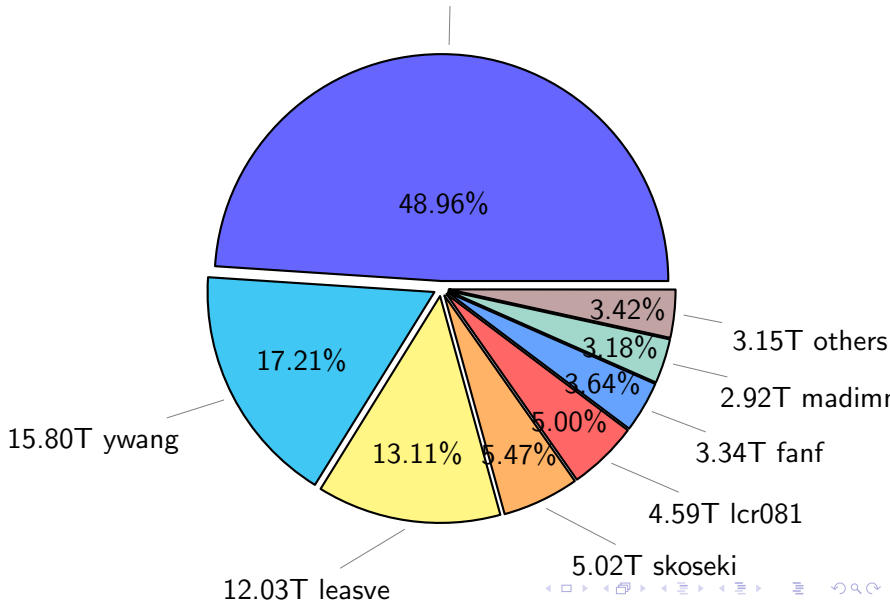

NS9039K total disk usage

Total size: 362.20T

NS9039K file types usage

NS9039K history files usage

Total size: 91.81T
44.95T ingo

NS9039K restart files usage

Total size: 149.35T

88.17T ywang

total size: 235.00T