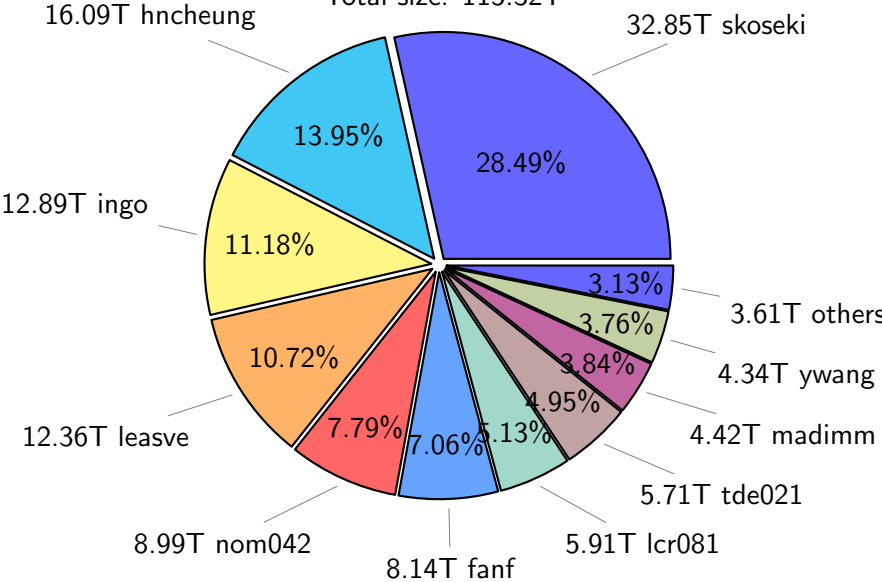

NS9039K total disk usage

Total size: 362.20T

NS9039K file types usage

NS9039K history files usage

Total size: 91.81T
44.95T ingo

NS9039K restart files usage

Total size: 149.35T

88.17T ywang

23.26T madimm

14.82T fanf

NS9039K misc files usage

Total size: 121.04T

NS9039K total compressed

NS9039K uncompressed files usage

Total size: 115.32T

NS9039K NorCPM/cases/*

total size: 235.00T