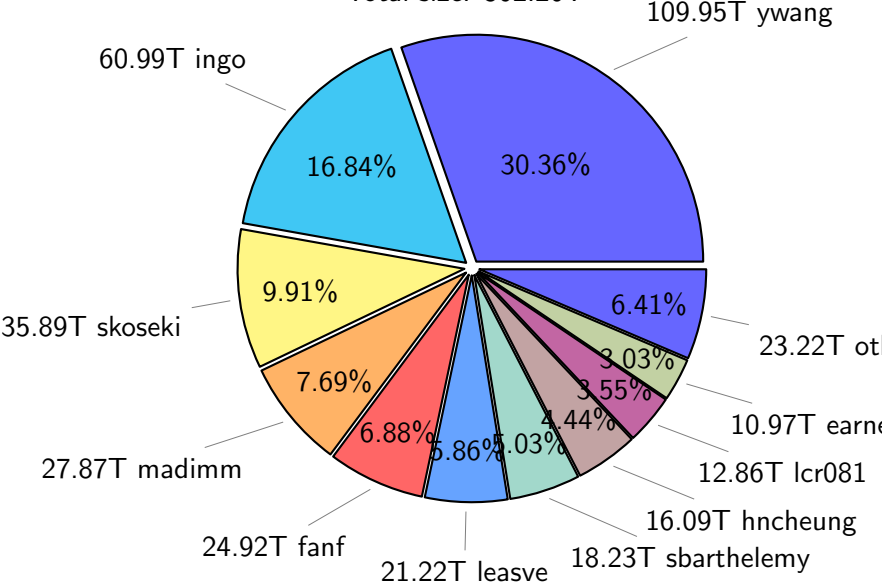

NS9039K disk usage

July 21, 2020

notes:

- ▶ Excluded directories: ".snapshot", ".afm", ".ptrash".
- ▶ Compressed file: file name end with "gz", "bz2", "tar", "zip" and NETCDF4 "nc"
- ▶ Restart files: path contains '/rest/'
- ▶ History files: path contains '/hist/'
- ▶ Items <3 % will be count as 'others'.
- ▶ Additional hard links are excluded.
- ▶ Monthly report: disk_ns9039k_YYYYMMDD.pdf
- ▶ Latest report: latest.pdf
- ▶ Ignored directories due to permission denied: filelist_classfy.err.txt

NS9039K total disk usage

Total size: 362.20T

NS9039K file types usage

NS9039K history files usage

Total size: 91.81T
44.95T ingo

NS9039K restart files usage

Total size: 149.35T

88.17T ywang

total size: 235.00T