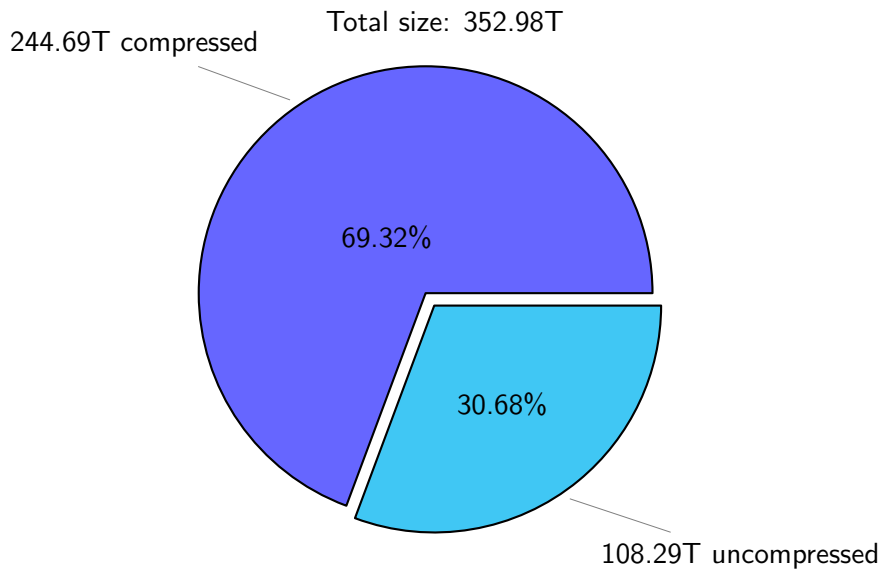

NS9039K total disk usage

Total size: 352.98T

NS9039K file types usage

NS9039K history files usage

Total size: 90.31T
44.95T ingo

NS9039K restart files usage

Total size: 144.28T

88.17T ywang

NS9039K misc files usage

Total size: 118.39T
18.23T sbarthelemy

NS9039K total compressed

NS9039K uncompressed files usage

Total size: 108.29T

NS9039K NorCPM/cases/*

NorCPM	73.83T	32.03%
N1850AERCN_staticEnsemble-rest_uncompressed	18.15T	7.88%
NorESM1-CMIP6	14.03T	6.09%
NorCPM_V1c-ana_19800115_me	12.55T	5.45%
NorCPM_V2a-sfe_19800115_me	10.89T	4.72%
NorCPM_V2-ana_me_ICEC-SST-S-T-1980-2010	10.48T	4.55%
NorCPM_V1b-ana_19800115_me	10.24T	4.44%
NorCPM_V1-ana_19800115_me	8.57T	3.72%
True_Obs-2006-2017-reanalysis	5.38T	2.34%
NorESM1-ME_historicalExt_noAssim	3.85T	1.67%
True_Obs-1980-2010-FF_4th_try	3.43T	1.49%
bccr-fast_historical_18500101	2.80T	1.22%
others	55.67T	24.17%

total size: 230.48T