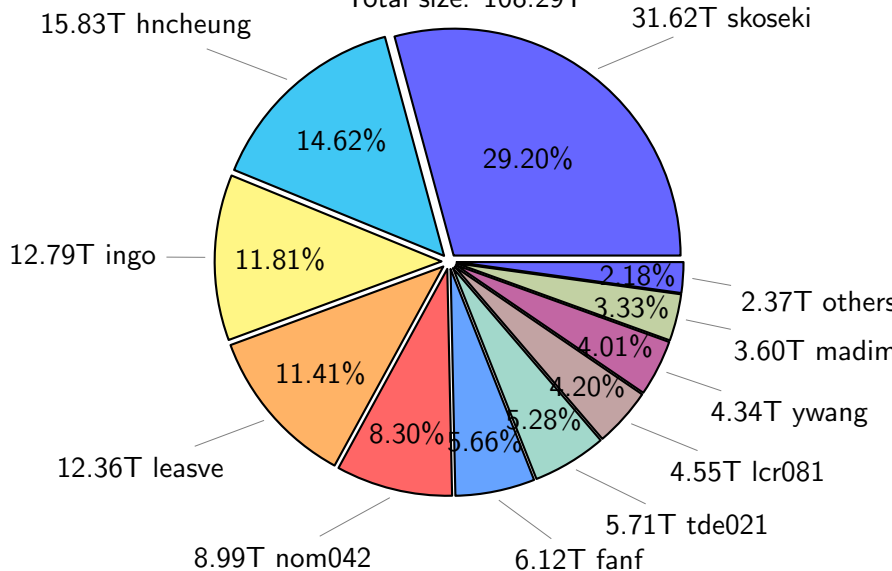

NS9039K total disk usage

Total size: 352.98T

NS9039K file types usage

NS9039K history files usage

Total size: 90.31T
44.95T ingo

NS9039K restart files usage

Total size: 144.28T

88.17T ywang

NS9039K misc files usage

Total size: 118.39T
18.23T sbarthelemy

NS9039K total compressed

NS9039K uncompressed files usage

Total size: 108.29T

NS9039K NorCPM/cases/*

NorCPM	73.83T	32.03%
N1850AERCN_staticEnsemble-rest_uncompressed	18.15T	7.88%
NorESM1-CMIP6	14.03T	6.09%
NorCPM_V1c-ana_19800115_me	12.55T	5.45%
NorCPM_V2a-sfe_19800115_me	10.89T	4.72%
NorCPM_V2-ana_me_ICEC-SST-S-T-1980-2010	10.48T	4.55%
NorCPM_V1b-ana_19800115_me	10.24T	4.44%
NorCPM_V1-ana_19800115_me	8.57T	3.72%
True_Obs-2006-2017-reanalysis	5.38T	2.34%
NorESM1-ME_historicalExt_noAssim	3.85T	1.67%
True_Obs-1980-2010-FF_4th_try	3.43T	1.49%
bccr-fast_historical_18500101	2.80T	1.22%
others	55.67T	24.17%

total size: 230.48T