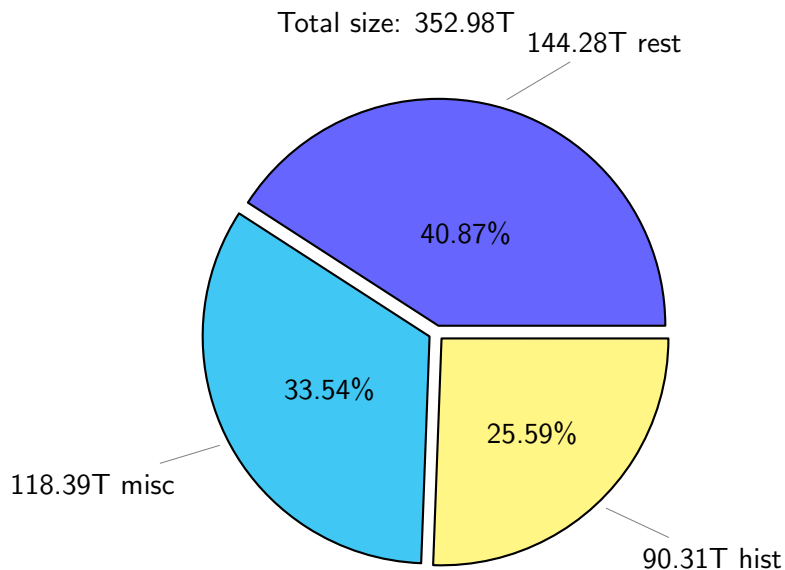

NS9039K disk usage

June 28, 2020

notes:

- ▶ Excluded directories: ".snapshot", ".afm", ".ptrash".
- ▶ Compressed file: file name end with "gz", "bz2", "tar", "zip" and NETCDF4 "nc"
- ▶ Restart files: path contains '/rest/'
- ▶ History files: path contains '/hist/'
- ▶ Items <3 % will be count as 'others'.
- ▶ Additional hard links are excluded.
- ▶ Monthly report: disk_ns9039k_YYYYMMDD.pdf
- ▶ Latest report: latest.pdf
- ▶ Ignored directories due to permission denied: filelist_classfy.err.txt

NS9039K total disk usage

Total size: 352.98T

NS9039K file types usage

NS9039K history files usage

Total size: 90.31T
44.95T ingo

NS9039K restart files usage

Total size: 144.28T

88.17T ywang

NS9039K misc files usage

Total size: 118.39T
18.23T sbarthelemy

NS9039K total compressed

NS9039K uncompressed files usage

Total size: 108.29T

NS9039K NorCPM/cases/*

NorCPM	73.83T	32.03%
N1850AERCN_staticEnsemble-rest_uncompressed	18.15T	7.88%
NorESM1-CMIP6	14.03T	6.09%
NorCPM_V1c-ana_19800115_me	12.55T	5.45%
NorCPM_V2a-sfe_19800115_me	10.89T	4.72%
NorCPM_V2-ana_me_ICEC-SST-S-T-1980-2010	10.48T	4.55%
NorCPM_V1b-ana_19800115_me	10.24T	4.44%
NorCPM_V1-ana_19800115_me	8.57T	3.72%
True_Obs-2006-2017-reanalysis	5.38T	2.34%
NorESM1-ME_historicalExt_noAssim	3.85T	1.67%
True_Obs-1980-2010-FF_4th_try	3.43T	1.49%
bccr-fast_historical_18500101	2.80T	1.22%
others	55.67T	24.17%

total size: 230.48T