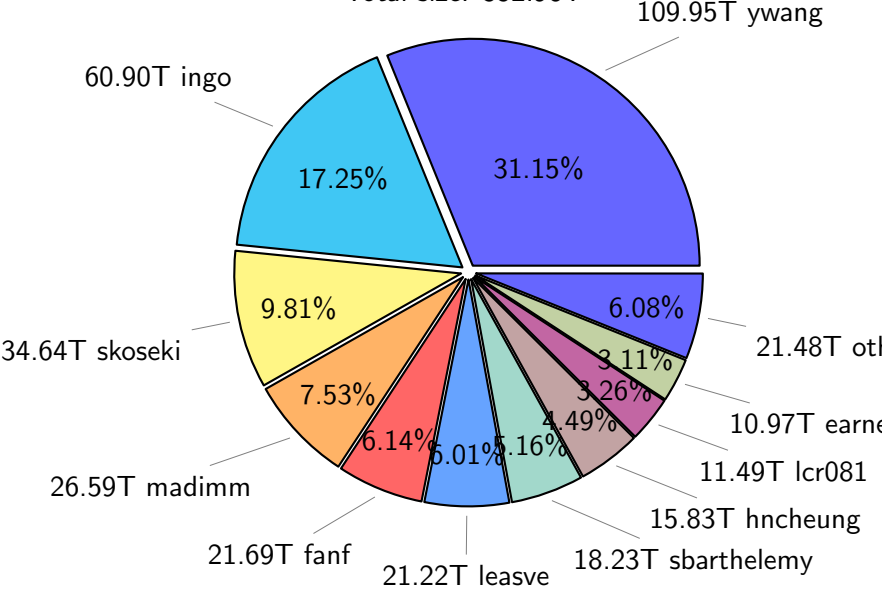

NS9039K disk usage

June 28, 2020

notes:

- ▶ Excluded directories: ".snapshot", ".afm", ".ptrash".
- ▶ Compressed file: file name end with "gz", "bz2", "tar", "zip" and NETCDF4 "nc"
- ▶ Restart files: path contains '/rest/'
- ▶ History files: path contains '/hist/'
- ▶ Items <3 % will be count as 'others'.
- ▶ Additional hard links are excluded.
- ▶ Monthly report: disk_ns9039k_YYYYMMDD.pdf
- ▶ Latest report: latest.pdf
- ▶ Ignored directories due to permission denied: filelist_classfy.err.txt

NS9039K total disk usage

Total size: 352.98T

NS9039K file types usage

NS9039K history files usage

Total size: 90.31T
44.95T ingo

NS9039K restart files usage

Total size: 144.28T

88.17T ywang

NS9039K misc files usage

Total size: 118.39T
18.23T sbarthelemy

NS9039K total compressed

NS9039K uncompressed files usage

Total size: 108.29T

NS9039K NorCPM/cases/*

NorCPM	73.83T	32.03%
N1850AERCN_staticEnsemble-rest_uncompressed	18.15T	7.88%
NorESM1-CMIP6	14.03T	6.09%
NorCPM_V1c-ana_19800115_me	12.55T	5.45%
NorCPM_V2a-sfe_19800115_me	10.89T	4.72%
NorCPM_V2-ana_me_ICEC-SST-S-T-1980-2010	10.48T	4.55%
NorCPM_V1b-ana_19800115_me	10.24T	4.44%
NorCPM_V1-ana_19800115_me	8.57T	3.72%
True_Obs-2006-2017-reanalysis	5.38T	2.34%
NorESM1-ME_historicalExt_noAssim	3.85T	1.67%
True_Obs-1980-2010-FF_4th_try	3.43T	1.49%
bccr-fast_historical_18500101	2.80T	1.22%
others	55.67T	24.17%

total size: 230.48T