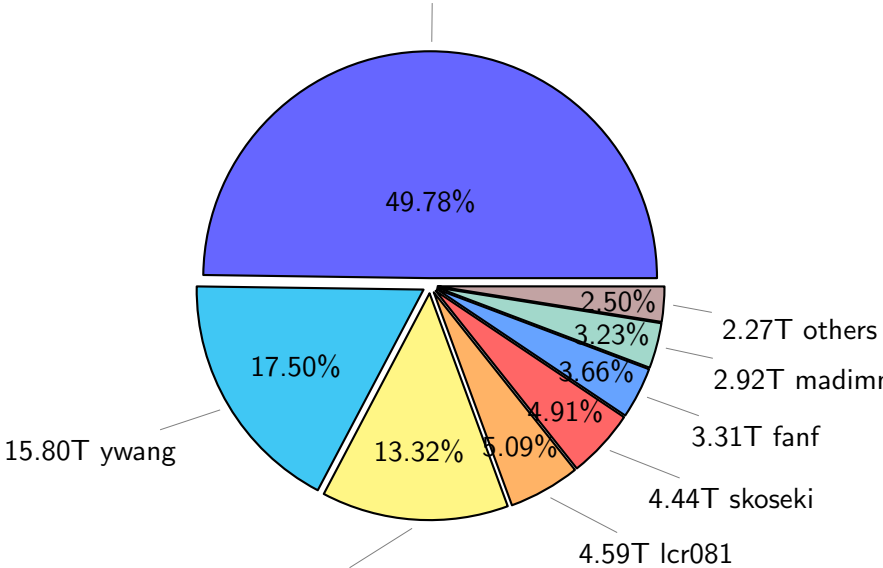

NS9039K total disk usage

Total size: 352.98T

NS9039K file types usage

NS9039K history files usage

Total size: 90.31T
44.95T ingo

NS9039K restart files usage

Total size: 144.28T

88.17T ywang

NS9039K misc files usage

Total size: 118.39T
18.23T sbarthelemy

NS9039K total compressed

NS9039K uncompressed files usage

Total size: 108.29T

NS9039K NorCPM/cases/*

NorCPM	73.83T	32.03%
N1850AERCN_staticEnsemble-rest_uncompressed	18.15T	7.88%
NorESM1-CMIP6	14.03T	6.09%
NorCPM_V1c-ana_19800115_me	12.55T	5.45%
NorCPM_V2a-sfe_19800115_me	10.89T	4.72%
NorCPM_V2-ana_me_ICEC-SST-S-T-1980-2010	10.48T	4.55%
NorCPM_V1b-ana_19800115_me	10.24T	4.44%
NorCPM_V1-ana_19800115_me	8.57T	3.72%
True_Obs-2006-2017-reanalysis	5.38T	2.34%
NorESM1-ME_historicalExt_noAssim	3.85T	1.67%
True_Obs-1980-2010-FF_4th_try	3.43T	1.49%
bccr-fast_historical_18500101	2.80T	1.22%
others	55.67T	24.17%

total size: 230.48T