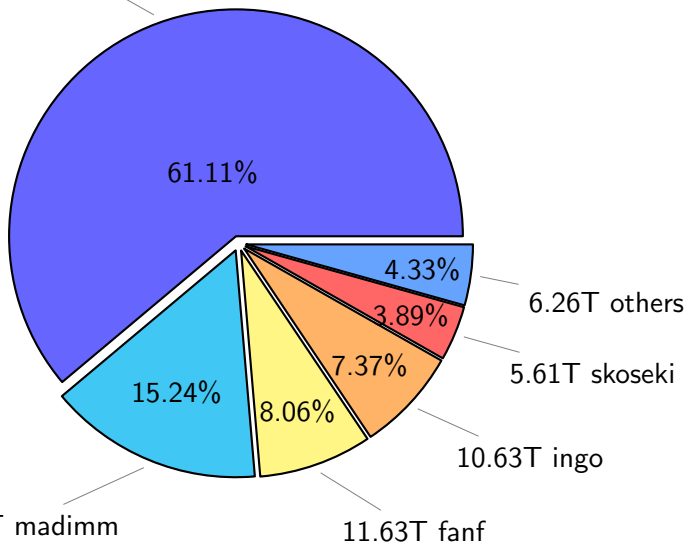

NS9039K total disk usage

Total size: 352.98T

NS9039K file types usage

NS9039K history files usage

Total size: 90.31T
44.95T ingo

NS9039K restart files usage

Total size: 144.28T

88.17T ywang

NS9039K misc files usage

Total size: 118.39T
18.23T sbarthelemy

NS9039K total compressed

NS9039K uncompressed files usage

Total size: 108.29T

NS9039K NorCPM/cases/*

NorCPM	73.83T	32.03%
N1850AERCN_staticEnsemble-rest_uncompressed	18.15T	7.88%
NorESM1-CMIP6	14.03T	6.09%
NorCPM_V1c-ana_19800115_me	12.55T	5.45%
NorCPM_V2a-sfe_19800115_me	10.89T	4.72%
NorCPM_V2-ana_me_ICEC-SST-S-T-1980-2010	10.48T	4.55%
NorCPM_V1b-ana_19800115_me	10.24T	4.44%
NorCPM_V1-ana_19800115_me	8.57T	3.72%
True_Obs-2006-2017-reanalysis	5.38T	2.34%
NorESM1-ME_historicalExt_noAssim	3.85T	1.67%
True_Obs-1980-2010-FF_4th_try	3.43T	1.49%
bccr-fast_historical_18500101	2.80T	1.22%
others	55.67T	24.17%

total size: 230.48T