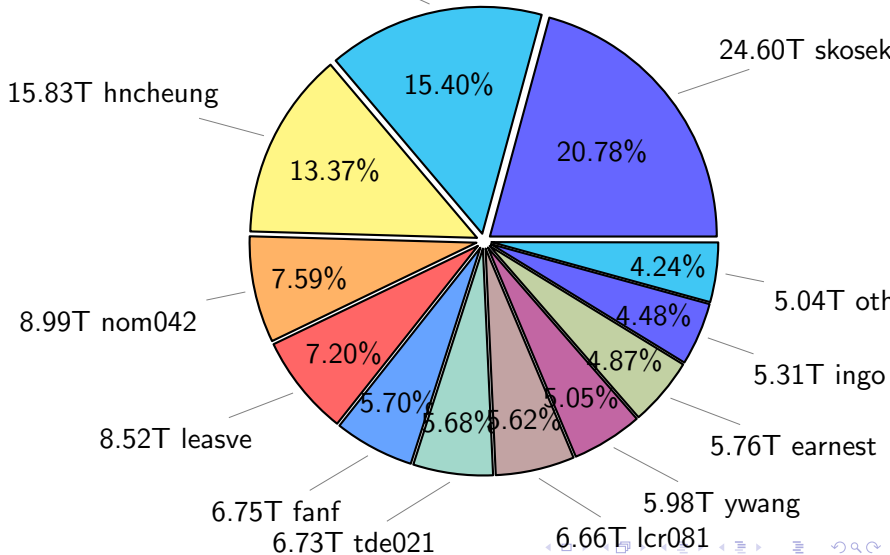

NS9039K total disk usage

Total size: 352.98T

NS9039K file types usage

NS9039K history files usage

Total size: 90.31T
44.95T ingo

NS9039K restart files usage

Total size: 144.28T

88.17T ywang

NS9039K misc files usage

Total size: 118.39T
18.23T sbarthelemy

NS9039K total compressed

NS9039K uncompressed files usage

Total size: 108.29T

NS9039K NorCPM/cases/*

NorCPM	73.83T	32.03%
N1850AERCN_staticEnsemble-rest_uncompressed	18.15T	7.88%
NorESM1-CMIP6	14.03T	6.09%
NorCPM_V1c-ana_19800115_me	12.55T	5.45%
NorCPM_V2a-sfe_19800115_me	10.89T	4.72%
NorCPM_V2-ana_me_ICEC-SST-S-T-1980-2010	10.48T	4.55%
NorCPM_V1b-ana_19800115_me	10.24T	4.44%
NorCPM_V1-ana_19800115_me	8.57T	3.72%
True_Obs-2006-2017-reanalysis	5.38T	2.34%
NorESM1-ME_historicalExt_noAssim	3.85T	1.67%
True_Obs-1980-2010-FF_4th_try	3.43T	1.49%
bccr-fast_historical_18500101	2.80T	1.22%
others	55.67T	24.17%

total size: 230.48T