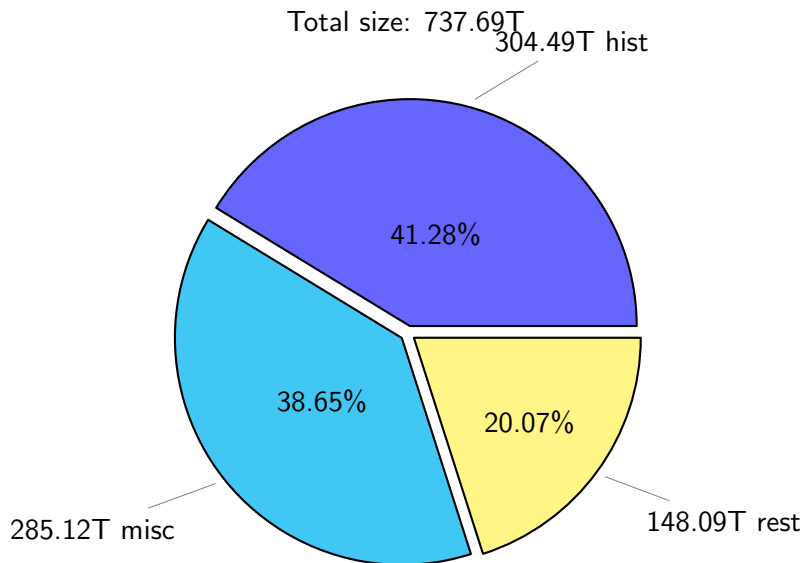

NS9039K (NIRD-LMD) disk usage

December 1, 2024

notes:

- ▶ Excluded directories: all hidden dir (start with .)
- ▶ Compressed file: file name end with "gz", "bz2", "tar", "zip" and NETCDF4 "nc"
- ▶ Restart files: path contains '/rest/'
- ▶ History files: path contains '/hist/'
- ▶ Items <3 % will be count as 'others'.
- ▶ Additional hard links are excluded.
- ▶ Weekly report: disk_ns9039k_YYYYMMDD.pdf
- ▶ Latest report: latest.pdf
- ▶ Ignored directories due to permission denied: filelist_classfy.err.txt
- ▶ Summary table: sizeTable.txt

NS9039K total disk usage

Total size: 737.69T

NS9039K file types usage

NS9039K history files usage

Total size: 304.49T

NS9039K restart files usage

Total size: 148.09T

NS9039K misc files usage

Total size: 285.12T

NS9039K total compressed

Total size: 737.69T
405.41T uncompressed

332.28T compressed

NS9039K uncompressed files usage

Total size: 405.41T

NS9039K NorCPM/cases/*

No data