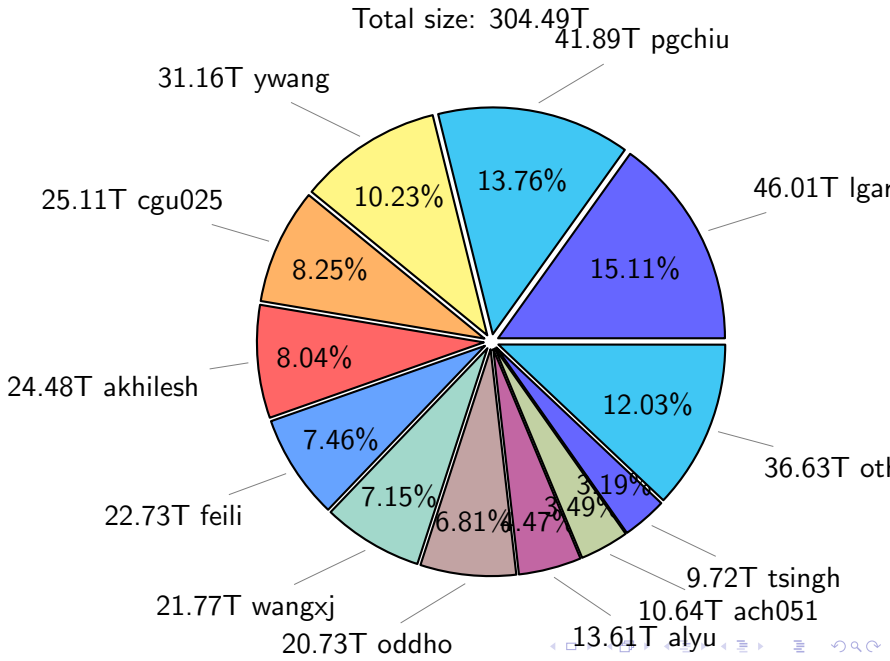

NS9039K total disk usage

Total size: 737.69T

NS9039K file types usage

NS9039K history files usage

Total size: 304.49T

NS9039K restart files usage

Total size: 148.09T

NS9039K misc files usage

Total size: 285.12T

NS9039K total compressed

Total size: 737.69T
405.41T uncompressed

332.28T compressed

NS9039K uncompressed files usage

Total size: 405.41T

NS9039K NorCPM/cases/*

No data