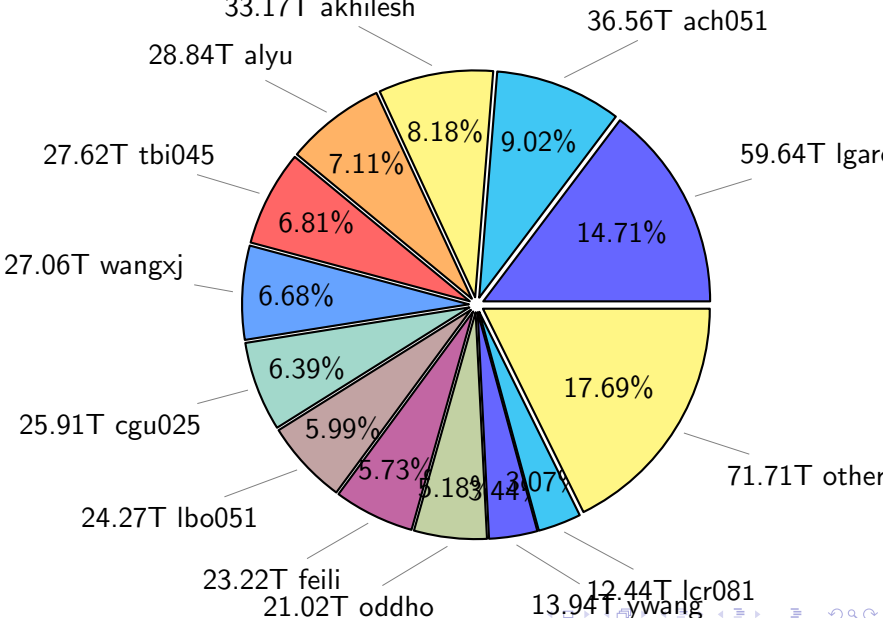

NS9039K total disk usage

Total size: 737.69T

NS9039K file types usage

NS9039K history files usage

Total size: 304.49T

NS9039K restart files usage

Total size: 148.09T

NS9039K misc files usage

Total size: 285.12T

NS9039K total compressed

Total size: 737.69T
405.41T uncompressed

332.28T compressed

NS9039K uncompressed files usage

Total size: 405.41T

NS9039K NorCPM/cases/*

No data

NS9039K shared/*

No data