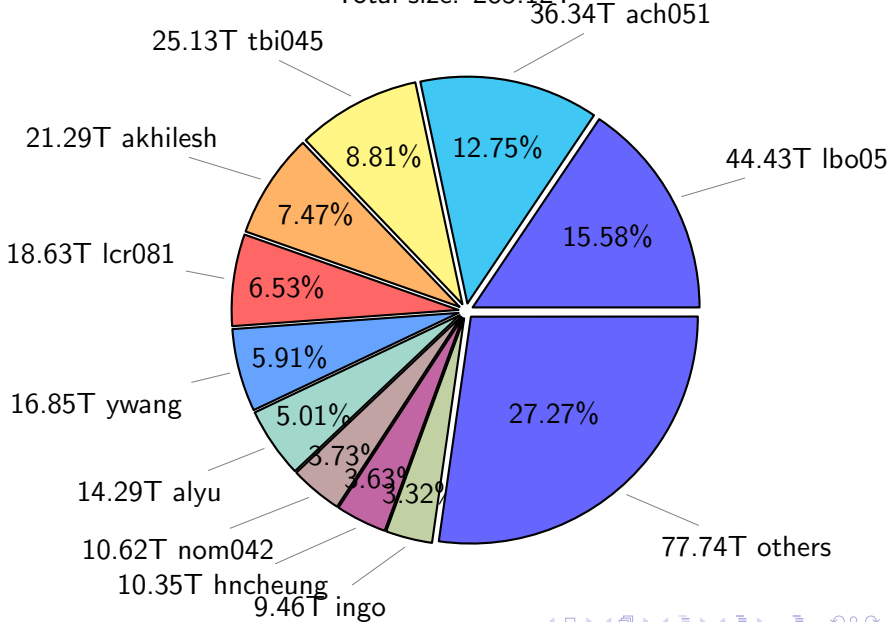

NS9039K (NIRD-LMD) disk usage

December 1, 2024

notes:

- ▶ Excluded directories: all hidden dir (start with .)
- ▶ Compressed file: file name end with "gz", "bz2", "tar", "zip" and NETCDF4 "nc"
- ▶ Restart files: path contains '/rest/'
- ▶ History files: path contains '/hist/'
- ▶ Items <3 % will be count as 'others'.
- ▶ Additional hard links are excluded.
- ▶ Weekly report: disk_ns9039k_YYYYMMDD.pdf
- ▶ Latest report: latest.pdf
- ▶ Ignored directories due to permission denied: filelist_classfy.err.txt
- ▶ Summary table: sizeTable.txt

NS9039K total disk usage

Total size: 737.69T

NS9039K file types usage

NS9039K history files usage

Total size: 304.49T

NS9039K restart files usage

Total size: 148.09T

NS9039K misc files usage

Total size: 285.12T

NS9039K total compressed

Total size: 737.69T
405.41T uncompressed

332.28T compressed

NS9039K uncompressed files usage

Total size: 405.41T

NS9039K NorCPM/cases/*

No data

NS9039K shared/*

No data