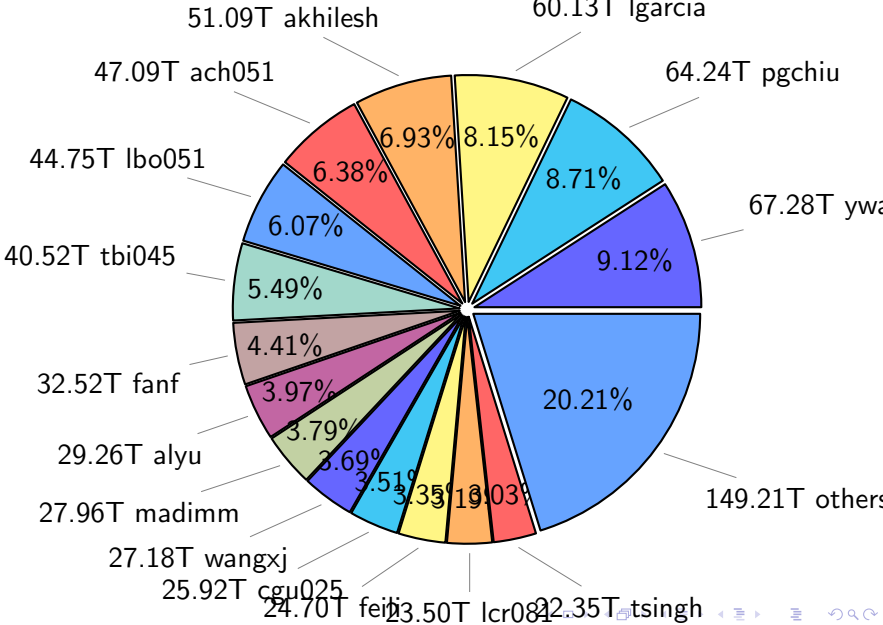

NS9039K (NIRD-LMD) disk usage

December 1, 2024

notes:

- ▶ Excluded directories: all hidden dir (start with .)
- ▶ Compressed file: file name end with "gz", "bz2", "tar", "zip" and NETCDF4 "nc"
- ▶ Restart files: path contains '/rest/'
- ▶ History files: path contains '/hist/'
- ▶ Items <3 % will be count as 'others'.
- ▶ Additional hard links are excluded.
- ▶ Weekly report: disk_ns9039k_YYYYMMDD.pdf
- ▶ Latest report: latest.pdf
- ▶ Ignored directories due to permission denied: filelist_classfy.err.txt
- ▶ Summary table: sizeTable.txt

NS9039K total disk usage

Total size: 737.69T

NS9039K file types usage

NS9039K history files usage

Total size: 304.49T

NS9039K restart files usage

Total size: 148.09T

NS9039K misc files usage

Total size: 285.12T

NS9039K total compressed

Total size: 737.69T
405.41T uncompressed

332.28T compressed

NS9039K uncompressed files usage

Total size: 405.41T

NS9039K NorCPM/cases/*

No data