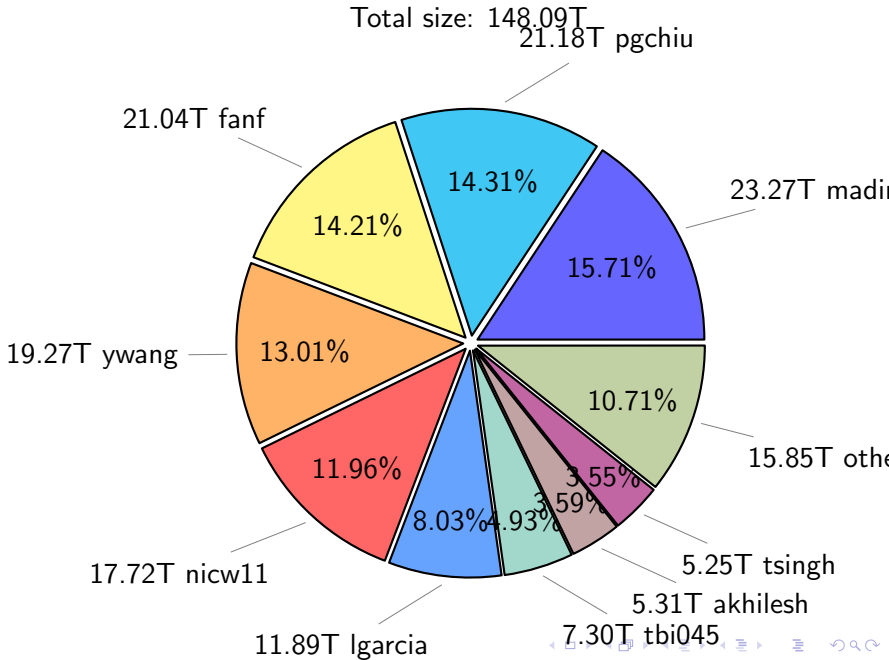

NS9039K total disk usage

Total size: 737.69T

NS9039K file types usage

NS9039K history files usage

Total size: 304.49T

NS9039K restart files usage

Total size: 148.09T

NS9039K misc files usage

Total size: 285.12T

NS9039K total compressed

Total size: 737.69T
405.41T uncompressed

332.28T compressed

NS9039K uncompressed files usage

Total size: 405.41T

NS9039K NorCPM/cases/*

No data

NS9039K shared/*

No data