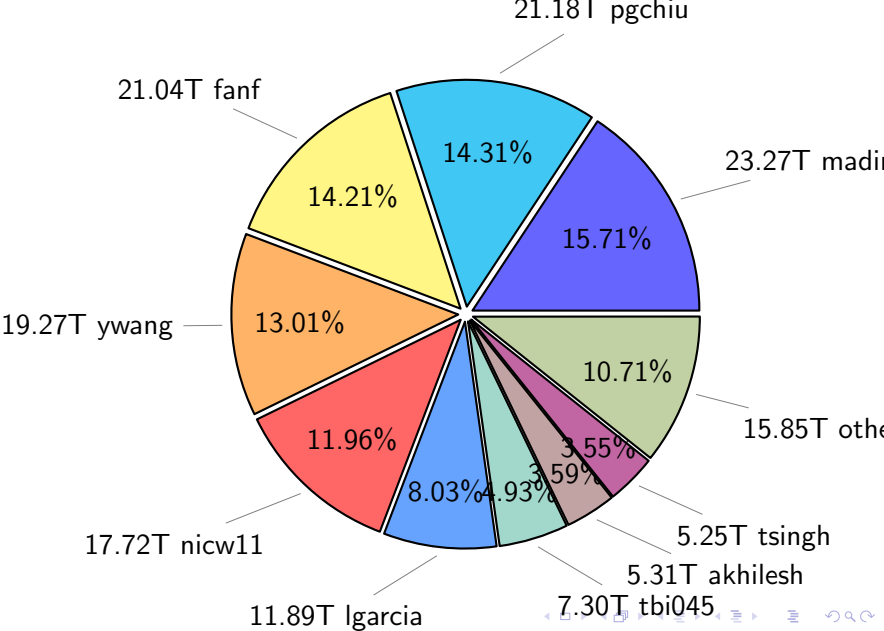

# NS9039K total disk usage

Total size: 735.97T

## NS9039K file types usage

# NS9039K history files usage

Total size: 304.49T

# NS9039K restart files usage

Total size: 148.09T