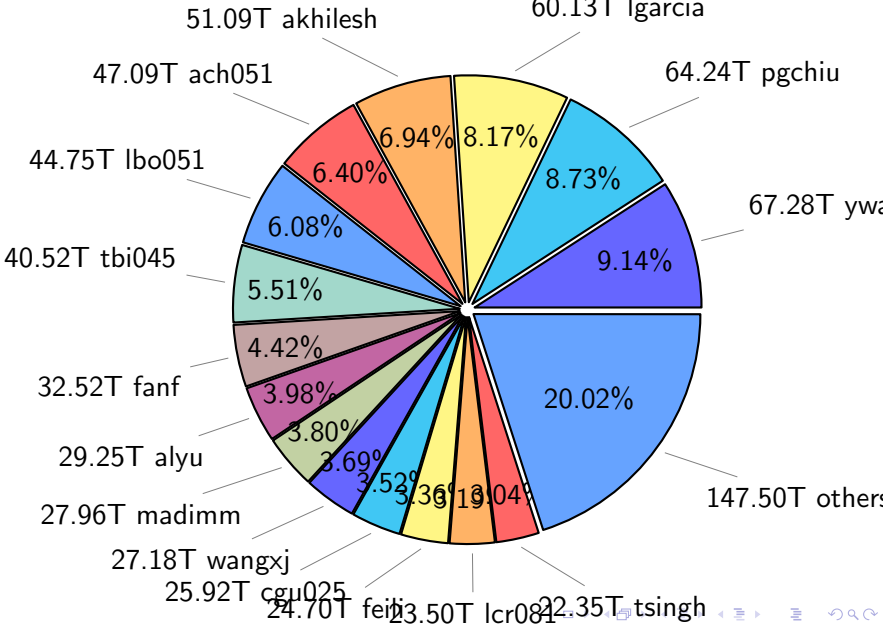

# NS9039K (NIRD-LMD) disk usage

November 24, 2024

notes:

- ▶ Excluded directories: all hidden dir (start with .)
- ▶ Compressed file: file name end with "gz", "bz2", "tar", "zip" and NETCDF4 "nc"
- ▶ Restart files: path contains '/rest/'
- ▶ History files: path contains '/hist/'
- ▶ Items <3 % will be count as 'others'.
- ▶ Additional hard links are excluded.
- ▶ Weekly report: disk\_ns9039k\_YYYYMMDD.pdf
- ▶ Latest report: latest.pdf
- ▶ Ignored directories due to permission denied: filelist\_classfy.err.txt
- ▶ Summary table: sizeTable.txt

# NS9039K total disk usage

Total size: 735.97T

# NS9039K history files usage

Total size: 304.49T