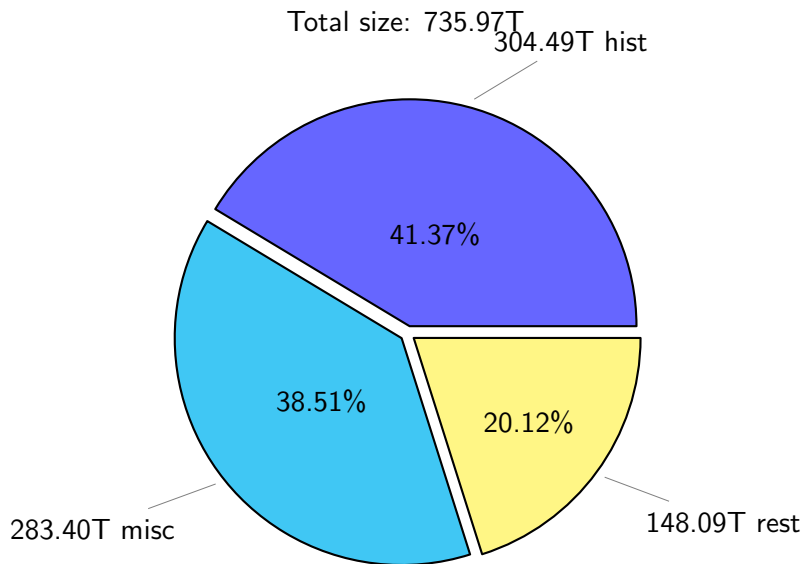

# NS9039K total disk usage

Total size: 735.97T

# NS9039K history files usage

Total size: 304.49T

# NS9039K misc files usage

Total size: 283.40T

# NS9039K uncompressed files usage

Total size: 404.09T

NS9039K NorCPM/cases/\*

No data

NS9039K shared/\*

No data