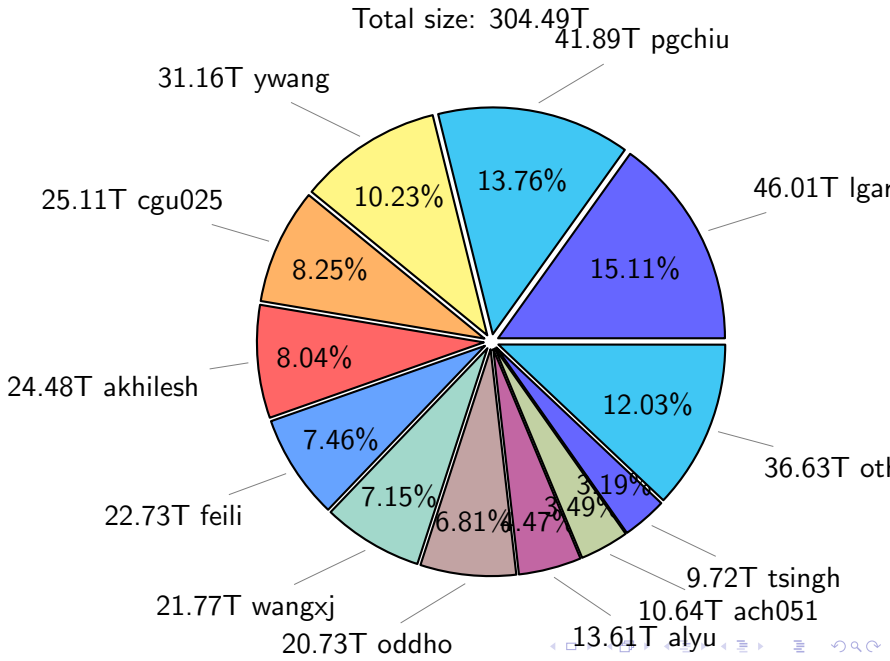

# NS9039K total disk usage

Total size: 735.97T

# NS9039K history files usage

Total size: 304.49T

# NS9039K misc files usage

Total size: 283.40T

# NS9039K uncompressed files usage

Total size: 404.09T

NS9039K NorCPM/cases/\*

No data

NS9039K shared/\*

No data