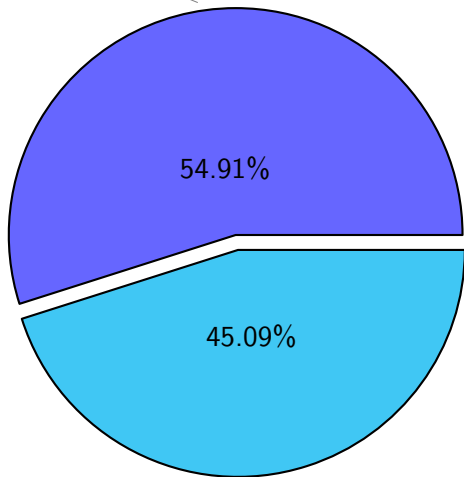

NS9039K total compressed

Total size: 735.97T
404.09T uncompressed

331.88T compressed