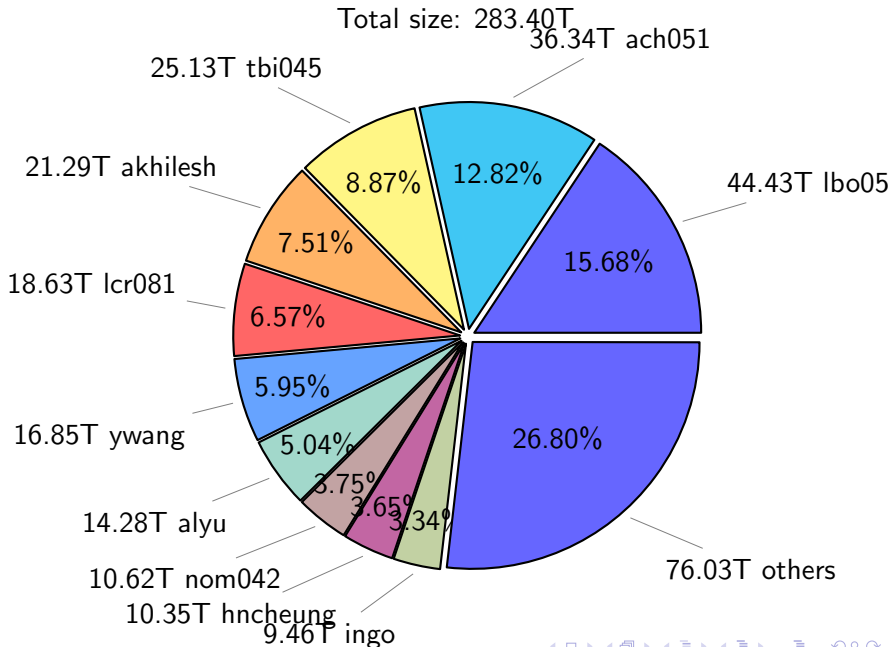

# NS9039K total disk usage

Total size: 735.97T

# NS9039K history files usage

Total size: 304.49T

# NS9039K restart files usage

Total size: 148.09T

# NS9039K misc files usage

Total size: 283.40T