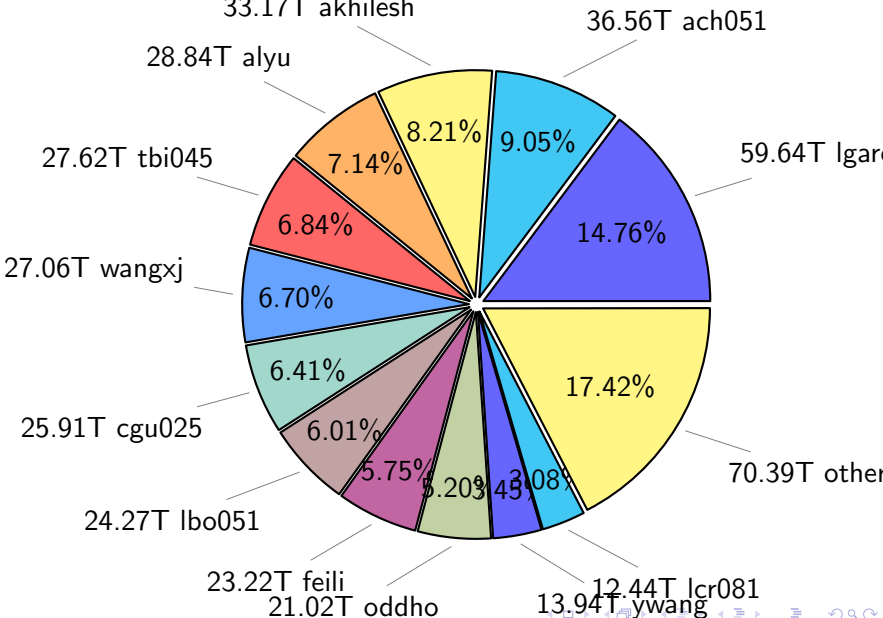

# NS9039K history files usage

Total size: 304.49T

# NS9039K misc files usage

Total size: 283.40T

# NS9039K total compressed

Total size: 735.97T  
404.09T uncompressed

331.88T compressed

# NS9039K uncompressed files usage

Total size: 404.09T

NS9039K NorCPM/cases/\*

No data

NS9039K shared/\*

No data