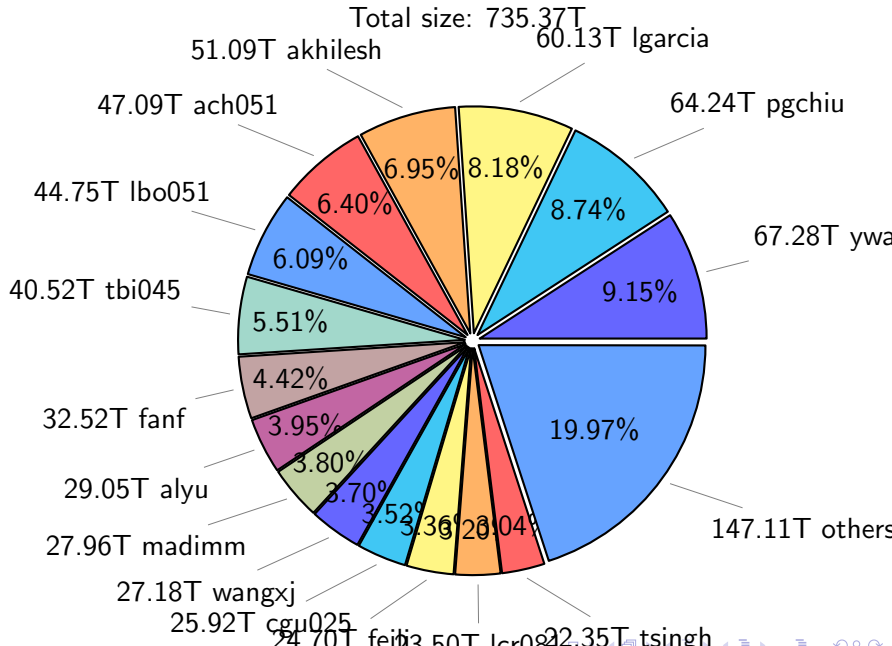

NS9039K (NIRD-LMD) disk usage

November 17, 2024

notes:

- ▶ Excluded directories: all hidden dir (start with .)
- ▶ Compressed file: file name end with "gz", "bz2", "tar", "zip" and NETCDF4 "nc"
- ▶ Restart files: path contains '/rest/'
- ▶ History files: path contains '/hist/'
- ▶ Items <3 % will be count as 'others'.
- ▶ Additional hard links are excluded.
- ▶ Weekly report: disk_ns9039k_YYYYMMDD.pdf
- ▶ Latest report: latest.pdf
- ▶ Ignored directories due to permission denied: filelist_classfy.err.txt
- ▶ Summary table: sizeTable.txt

NS9039K total disk usage

Total size: 735.37T

NS9039K file types usage

NS9039K history files usage

Total size: 304.35T

NS9039K restart files usage

Total size: 148.03T

21.18T pgchiu

NS9039K misc files usage

Total size: 283.00T

NS9039K total compressed

Total size: 735.37T
403.89T uncompressed

331.48T compressed

NS9039K uncompressed files usage

Total size: 403.89T

NS9039K NorCPM/cases/*