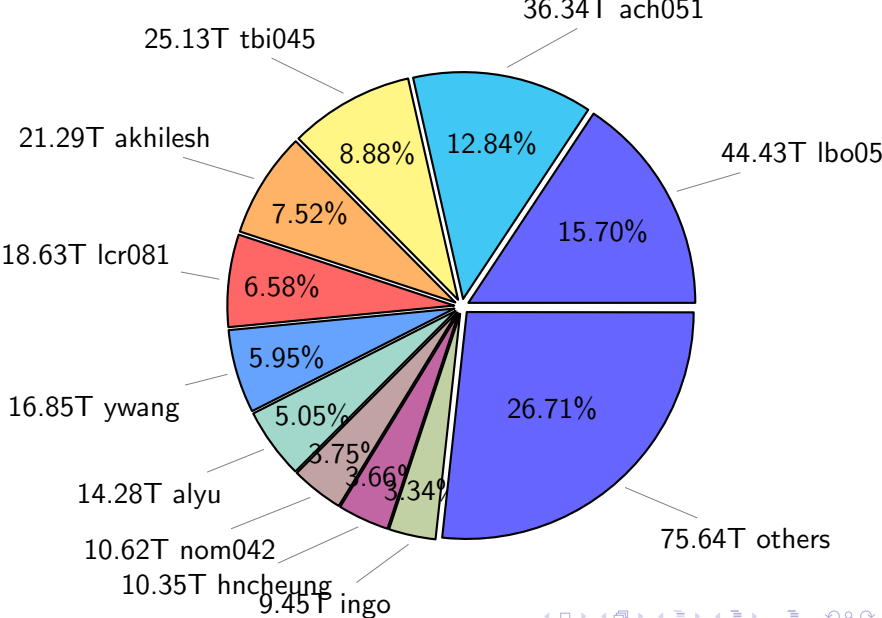

NS9039K (NIRD-LMD) disk usage

November 17, 2024

notes:

- ▶ Excluded directories: all hidden dir (start with .)
- ▶ Compressed file: file name end with "gz", "bz2", "tar", "zip" and NETCDF4 "nc"
- ▶ Restart files: path contains '/rest/'
- ▶ History files: path contains '/hist/'
- ▶ Items <3 % will be count as 'others'.
- ▶ Additional hard links are excluded.
- ▶ Weekly report: disk_ns9039k_YYYYMMDD.pdf
- ▶ Latest report: latest.pdf
- ▶ Ignored directories due to permission denied: filelist_classfy.err.txt
- ▶ Summary table: sizeTable.txt

NS9039K total disk usage

Total size: 735.37T

NS9039K file types usage

NS9039K history files usage

Total size: 304.35T

NS9039K restart files usage

Total size: 148.03T

21.18T pgchiu

NS9039K misc files usage

Total size: 283.00T

NS9039K total compressed

Total size: 735.37T
403.89T uncompressed

331.48T compressed

NS9039K uncompressed files usage

Total size: 403.89T

NS9039K NorCPM/cases/*

No data

NS9039K shared/*

No data