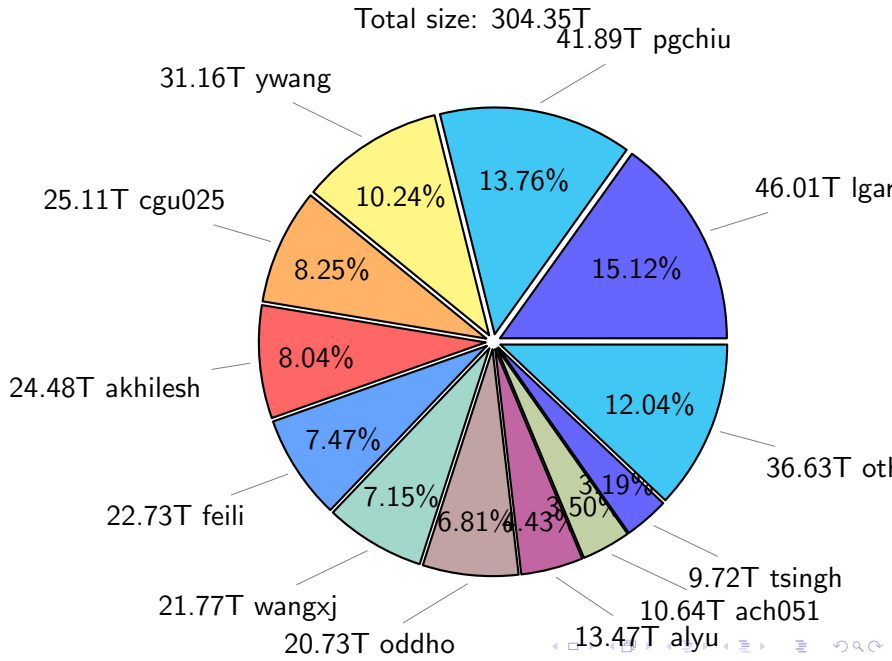

NS9039K total disk usage

Total size: 735.37T

NS9039K file types usage

NS9039K history files usage

Total size: 304.35T

NS9039K restart files usage

Total size: 148.03T

21.18T pgchiu

NS9039K misc files usage

Total size: 283.00T

NS9039K total compressed

Total size: 735.37T
403.89T uncompressed

331.48T compressed

NS9039K uncompressed files usage

Total size: 403.89T

NS9039K NorCPM/cases/*

No data

NS9039K shared/*

No data