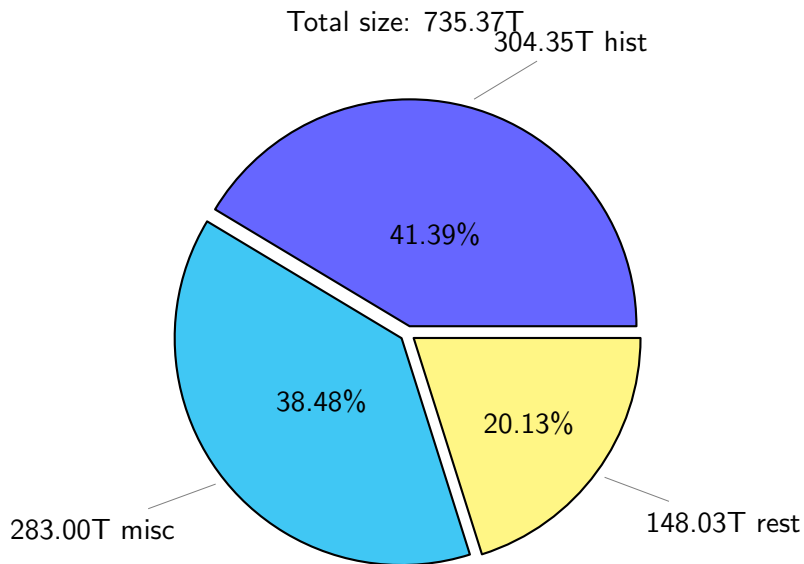

NS9039K (NIRD-LMD) disk usage

November 17, 2024

notes:

- ▶ Excluded directories: all hidden dir (start with .)
- ▶ Compressed file: file name end with "gz", "bz2", "tar", "zip" and NETCDF4 "nc"
- ▶ Restart files: path contains '/rest/'
- ▶ History files: path contains '/hist/'
- ▶ Items <3 % will be count as 'others'.
- ▶ Additional hard links are excluded.
- ▶ Weekly report: disk_ns9039k_YYYYMMDD.pdf
- ▶ Latest report: latest.pdf
- ▶ Ignored directories due to permission denied: filelist_classfy.err.txt
- ▶ Summary table: sizeTable.txt

NS9039K total disk usage

Total size: 735.37T

NS9039K file types usage

NS9039K history files usage

Total size: 304.35T

NS9039K restart files usage

Total size: 148.03T

21.18T pgchiu

NS9039K misc files usage

Total size: 283.00T

NS9039K total compressed

Total size: 735.37T
403.89T uncompressed

331.48T compressed

NS9039K uncompressed files usage

Total size: 403.89T

NS9039K NorCPM/cases/*