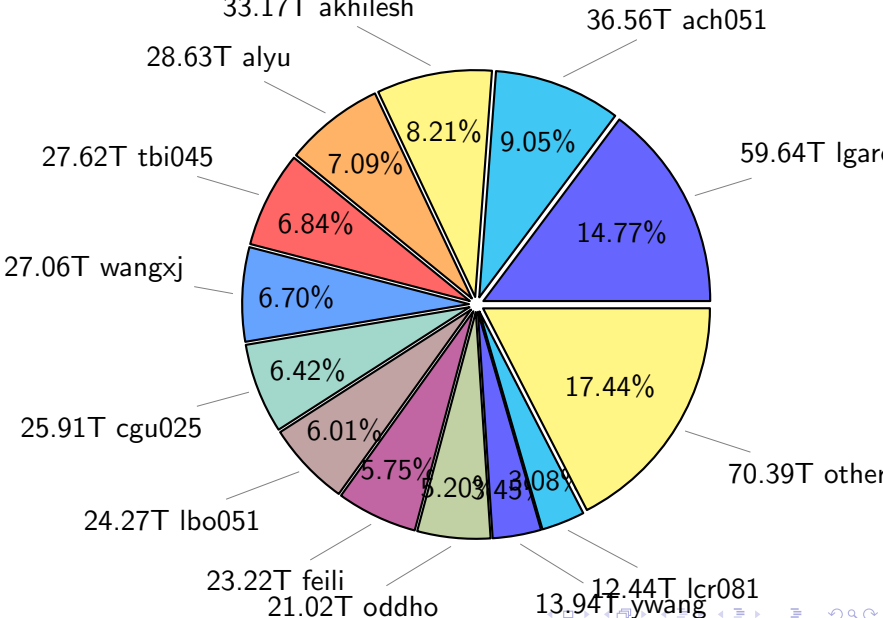

NS9039K total disk usage

Total size: 735.37T

NS9039K file types usage

NS9039K history files usage

Total size: 304.35T

NS9039K restart files usage

Total size: 148.03T

21.18T pgchiu

NS9039K misc files usage

Total size: 283.00T

NS9039K total compressed

Total size: 735.37T
403.89T uncompressed

331.48T compressed

NS9039K uncompressed files usage

Total size: 403.89T

NS9039K NorCPM/cases/*

No data

NS9039K shared/*

No data