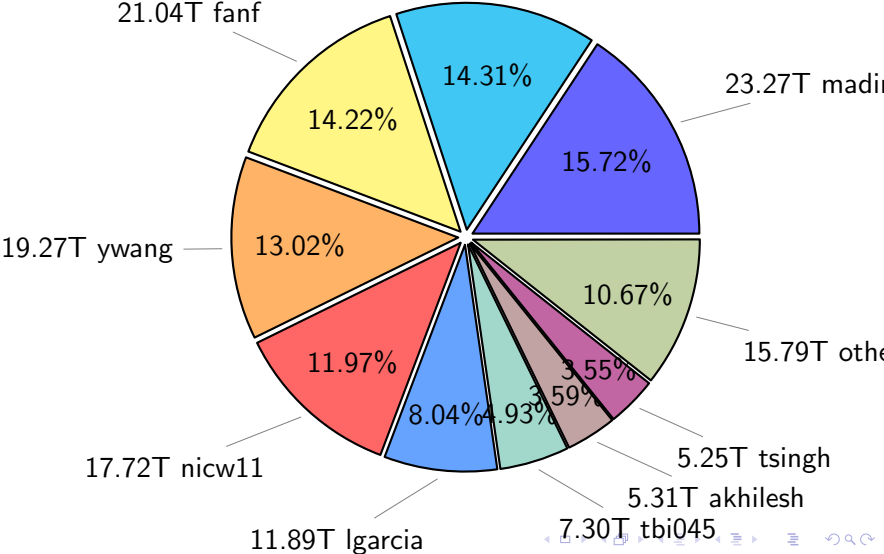

NS9039K total disk usage

Total size: 735.37T

NS9039K file types usage

NS9039K history files usage

Total size: 304.35T

NS9039K restart files usage

Total size: 148.03T

21.18T pgchiu

NS9039K misc files usage

Total size: 283.00T

NS9039K total compressed

Total size: 735.37T
403.89T uncompressed

331.48T compressed

NS9039K uncompressed files usage

Total size: 403.89T

NS9039K NorCPM/cases/*

No data

NS9039K shared/*

No data