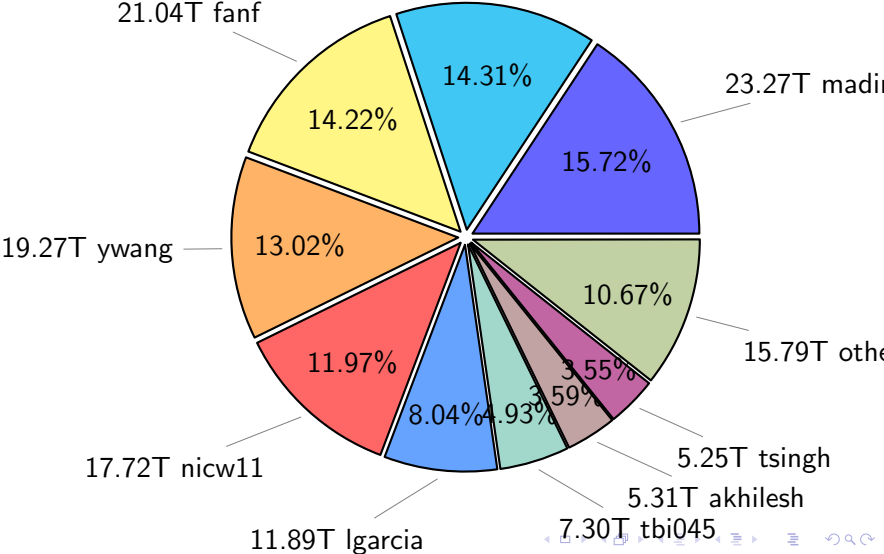

NS9039K total disk usage

Total size: 735.34T

NS9039K file types usage

NS9039K history files usage

Total size: 304.35T

NS9039K restart files usage

Total size: 148.03T

21.18T pgchiu

NS9039K misc files usage

Total size: 282.96T

NS9039K total compressed

Total size: 735.34T
404.27T uncompressed

331.07T compressed

NS9039K uncompressed files usage

Total size: 404.27T

NS9039K NorCPM/cases/*

No data

NS9039K shared/*

No data