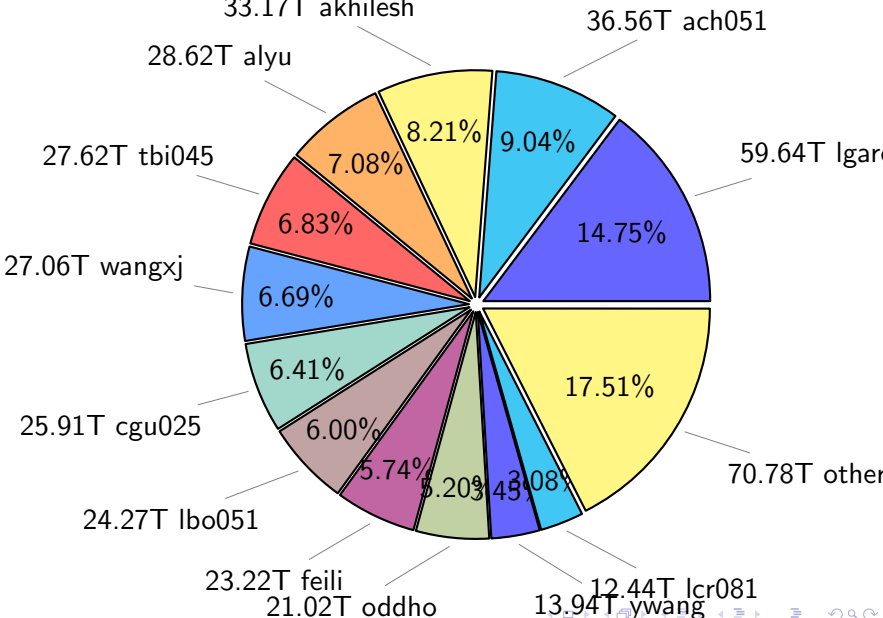

NS9039K total disk usage

Total size: 735.34T

NS9039K file types usage

NS9039K history files usage

Total size: 304.35T

NS9039K restart files usage

Total size: 148.03T

21.18T pgchiu

NS9039K misc files usage

Total size: 282.96T

NS9039K total compressed

Total size: 735.34T
404.27T uncompressed

331.07T compressed

NS9039K uncompressed files usage

Total size: 404.27T

NS9039K NorCPM/cases/*

No data

NS9039K shared/*

No data