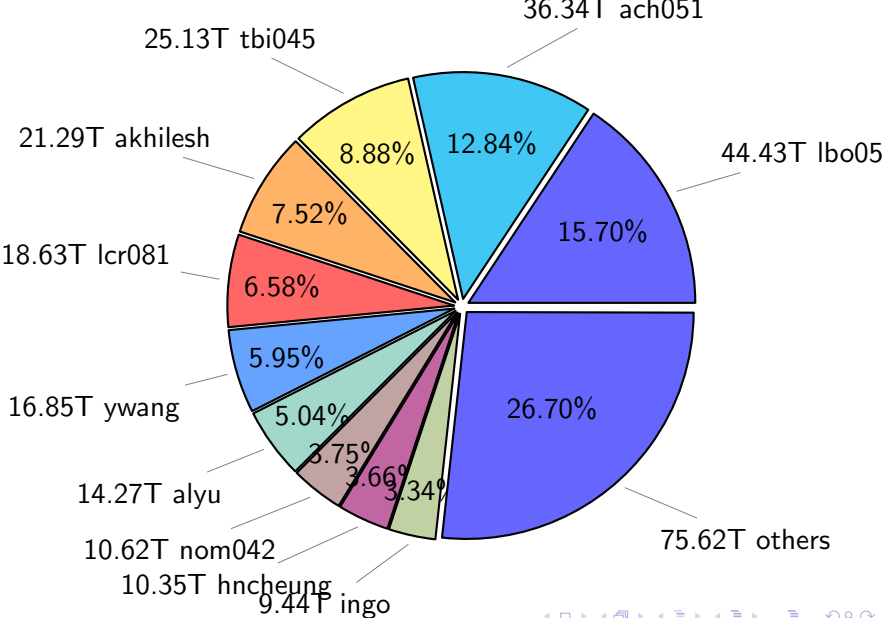

NS9039K (NIRD-LMD) disk usage

November 10, 2024

notes:

- ▶ Excluded directories: all hidden dir (start with .)
- ▶ Compressed file: file name end with "gz", "bz2", "tar", "zip" and NETCDF4 "nc"
- ▶ Restart files: path contains '/rest/'
- ▶ History files: path contains '/hist/'
- ▶ Items <3 % will be count as 'others'.
- ▶ Additional hard links are excluded.
- ▶ Weekly report: disk_ns9039k_YYYYMMDD.pdf
- ▶ Latest report: latest.pdf
- ▶ Ignored directories due to permission denied: filelist_classfy.err.txt
- ▶ Summary table: sizeTable.txt

NS9039K total disk usage

Total size: 735.34T

NS9039K file types usage

NS9039K history files usage

Total size: 304.35T

NS9039K restart files usage

Total size: 148.03T

21.18T pgchiu

NS9039K misc files usage

Total size: 282.96T

NS9039K total compressed

Total size: 735.34T
404.27T uncompressed

331.07T compressed

NS9039K uncompressed files usage

Total size: 404.27T

NS9039K NorCPM/cases/*

No data

NS9039K shared/*

No data