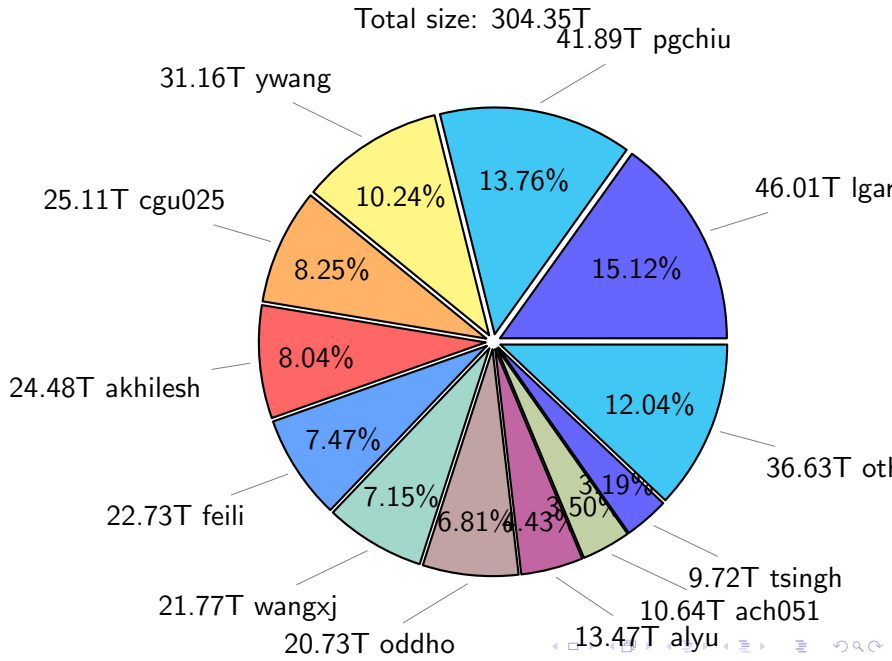

NS9039K total disk usage

Total size: 735.34T

NS9039K file types usage

NS9039K history files usage

Total size: 304.35T

NS9039K restart files usage

Total size: 148.03T

21.18T pgchiu

NS9039K misc files usage

Total size: 282.96T

NS9039K total compressed

Total size: 735.34T
404.27T uncompressed

331.07T compressed

NS9039K uncompressed files usage

Total size: 404.27T

NS9039K NorCPM/cases/*

No data

NS9039K shared/*

No data