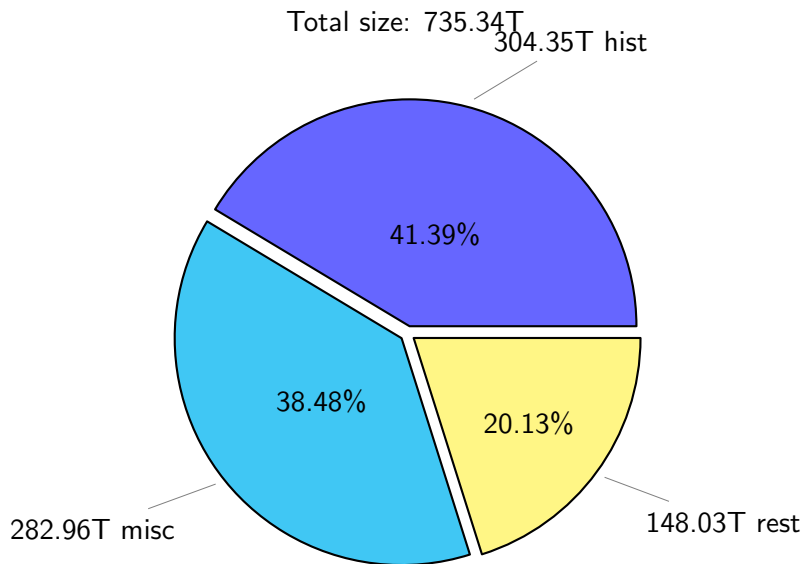

NS9039K (NIRD-LMD) disk usage

November 10, 2024

notes:

- ▶ Excluded directories: all hidden dir (start with .)
- ▶ Compressed file: file name end with "gz", "bz2", "tar", "zip" and NETCDF4 "nc"
- ▶ Restart files: path contains '/rest/'
- ▶ History files: path contains '/hist/'
- ▶ Items <3 % will be count as 'others'.
- ▶ Additional hard links are excluded.
- ▶ Weekly report: disk_ns9039k_YYYYMMDD.pdf
- ▶ Latest report: latest.pdf
- ▶ Ignored directories due to permission denied: filelist_classfy.err.txt
- ▶ Summary table: sizeTable.txt

NS9039K total disk usage

Total size: 735.34T

NS9039K file types usage

NS9039K history files usage

Total size: 304.35T

NS9039K restart files usage

Total size: 148.03T

21.18T pgchiu

NS9039K misc files usage

Total size: 282.96T

NS9039K total compressed

Total size: 735.34T
404.27T uncompressed

331.07T compressed

NS9039K uncompressed files usage

Total size: 404.27T

NS9039K NorCPM/cases/*