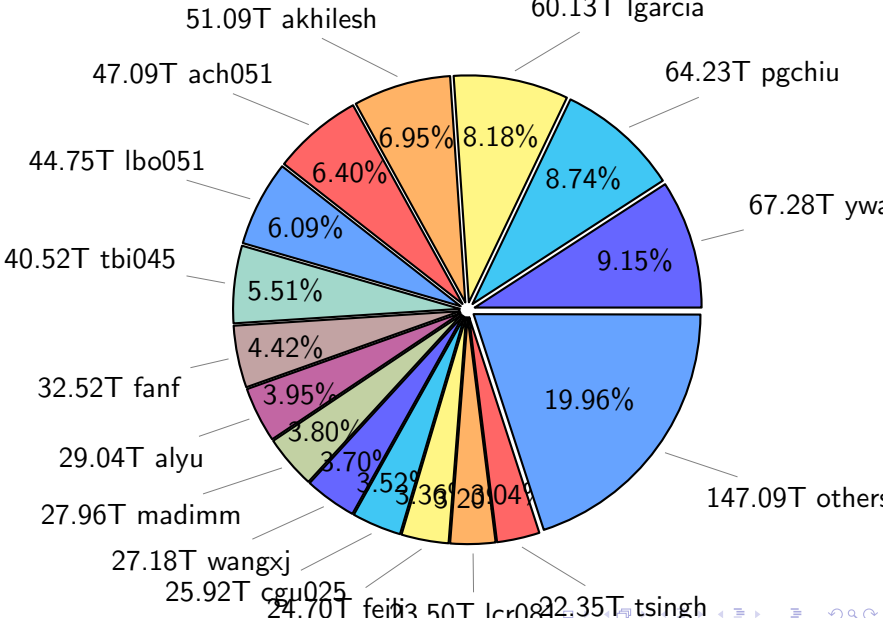

NS9039K (NIRD-LMD) disk usage

November 10, 2024

notes:

- ▶ Excluded directories: all hidden dir (start with .)
- ▶ Compressed file: file name end with "gz", "bz2", "tar", "zip" and NETCDF4 "nc"
- ▶ Restart files: path contains '/rest/'
- ▶ History files: path contains '/hist/'
- ▶ Items <3 % will be count as 'others'.
- ▶ Additional hard links are excluded.
- ▶ Weekly report: disk_ns9039k_YYYYMMDD.pdf
- ▶ Latest report: latest.pdf
- ▶ Ignored directories due to permission denied: filelist_classfy.err.txt
- ▶ Summary table: sizeTable.txt

NS9039K total disk usage

Total size: 735.34T

NS9039K file types usage

NS9039K history files usage

Total size: 304.35T

NS9039K restart files usage

Total size: 148.03T

21.18T pgchiu

NS9039K misc files usage

Total size: 282.96T

NS9039K total compressed

Total size: 735.34T
404.27T uncompressed

331.07T compressed

NS9039K uncompressed files usage

Total size: 404.27T

NS9039K NorCPM/cases/*