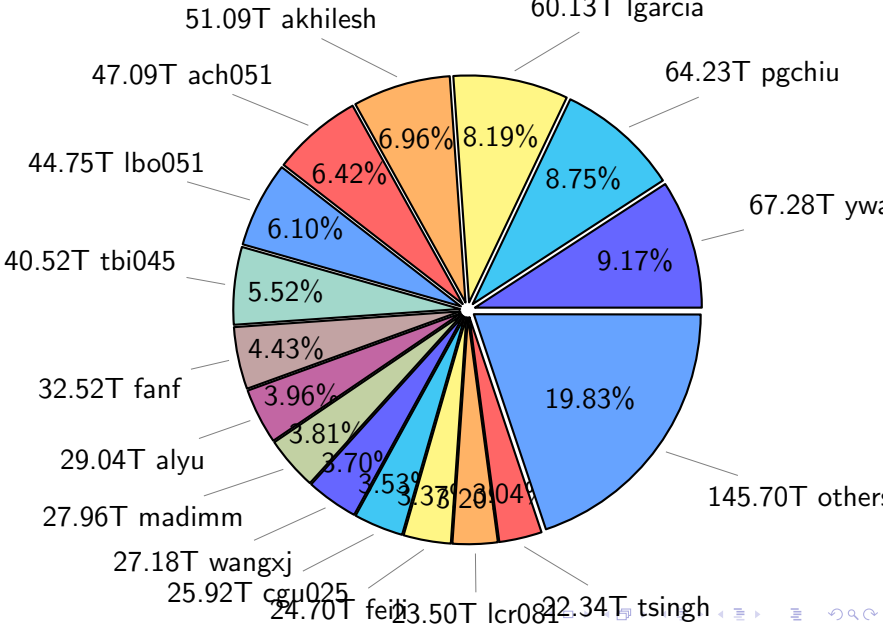

NS9039K (NIRD-LMD) disk usage

November 3, 2024

notes:

- ▶ Excluded directories: all hidden dir (start with .)
- ▶ Compressed file: file name end with "gz", "bz2", "tar", "zip" and NETCDF4 "nc"
- ▶ Restart files: path contains '/rest/'
- ▶ History files: path contains '/hist/'
- ▶ Items <3 % will be count as 'others'.
- ▶ Additional hard links are excluded.
- ▶ Weekly report: disk_ns9039k_YYYYMMDD.pdf
- ▶ Latest report: latest.pdf
- ▶ Ignored directories due to permission denied: filelist_classfy.err.txt
- ▶ Summary table: sizeTable.txt

NS9039K total disk usage

Total size: 733.94T

NS9039K file types usage

NS9039K history files usage

Total size: 304.35T

NS9039K restart files usage

Total size: 148.03T

21.18T pgchiu

NS9039K misc files usage

Total size: 281.57T

NS9039K total compressed

Total size: 733.94T
403.70T uncompressed

330.24T compressed

NS9039K uncompressed files usage

Total size: 403.70T

NS9039K NorCPM/cases/*