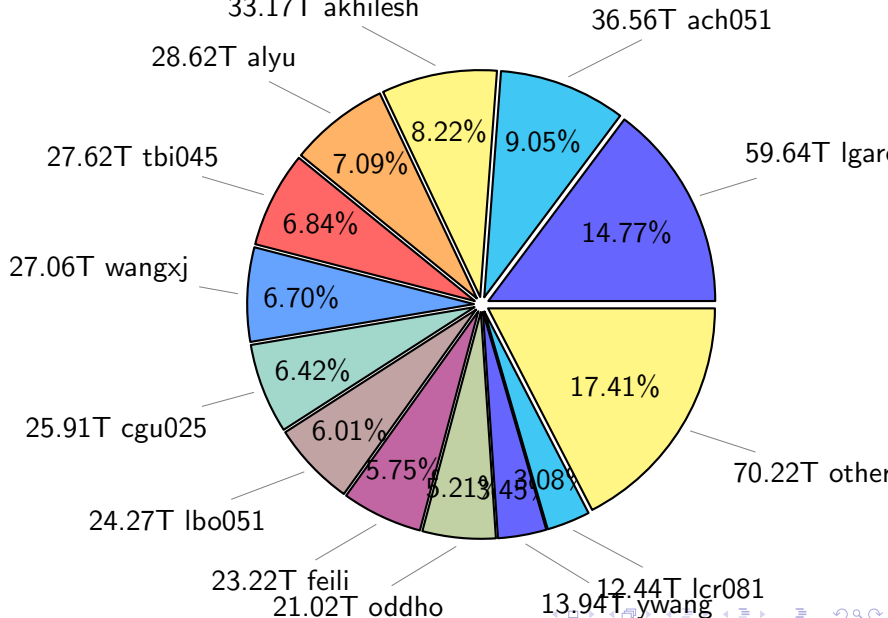

NS9039K total disk usage

Total size: 733.94T

NS9039K file types usage

NS9039K history files usage

Total size: 304.35T

NS9039K restart files usage

Total size: 148.03T

21.18T pgchiu

NS9039K misc files usage

Total size: 281.57T

NS9039K total compressed

Total size: 733.94T
403.70T uncompressed

330.24T compressed

NS9039K uncompressed files usage

Total size: 403.70T

NS9039K NorCPM/cases/*

No data

NS9039K shared/*

No data