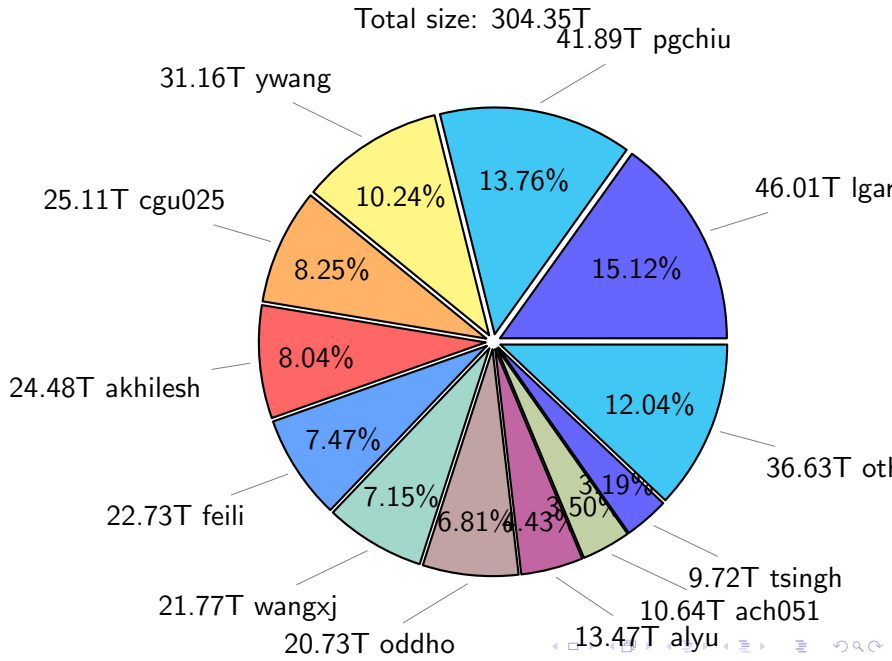

NS9039K total disk usage

Total size: 733.94T

NS9039K file types usage

NS9039K history files usage

Total size: 304.35T

NS9039K restart files usage

Total size: 148.03T

21.18T pgchiu

NS9039K misc files usage

Total size: 281.57T

NS9039K total compressed

Total size: 733.94T
403.70T uncompressed

330.24T compressed

NS9039K uncompressed files usage

Total size: 403.70T

NS9039K NorCPM/cases/*

No data

NS9039K shared/*

No data