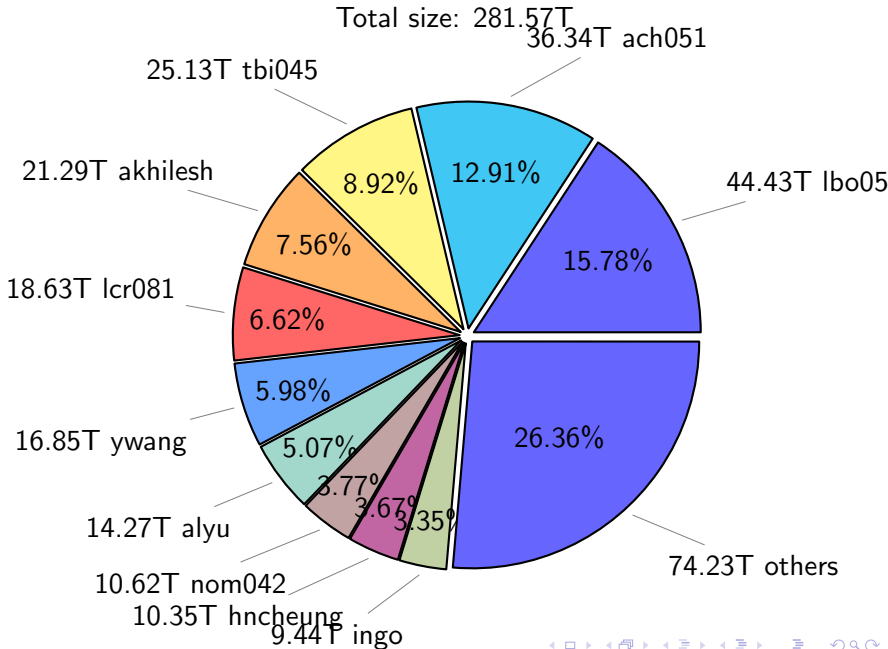

NS9039K (NIRD-LMD) disk usage

November 3, 2024

notes:

- ▶ Excluded directories: all hidden dir (start with .)
- ▶ Compressed file: file name end with "gz", "bz2", "tar", "zip" and NETCDF4 "nc"
- ▶ Restart files: path contains '/rest/'
- ▶ History files: path contains '/hist/'
- ▶ Items <3 % will be count as 'others'.
- ▶ Additional hard links are excluded.
- ▶ Weekly report: disk_ns9039k_YYYYMMDD.pdf
- ▶ Latest report: latest.pdf
- ▶ Ignored directories due to permission denied: filelist_classfy.err.txt
- ▶ Summary table: sizeTable.txt

NS9039K total disk usage

Total size: 733.94T

NS9039K file types usage

NS9039K history files usage

Total size: 304.35T

NS9039K restart files usage

Total size: 148.03T

21.18T pgchiu

NS9039K misc files usage

Total size: 281.57T

NS9039K total compressed

Total size: 733.94T
403.70T uncompressed

330.24T compressed

NS9039K uncompressed files usage

Total size: 403.70T

NS9039K NorCPM/cases/*

No data

NS9039K shared/*

No data