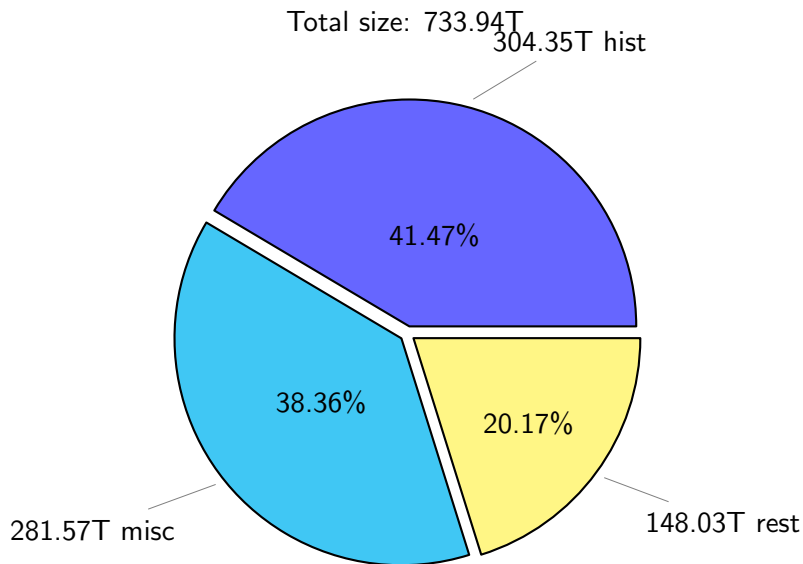

NS9039K (NIRD-LMD) disk usage

November 3, 2024

notes:

- ▶ Excluded directories: all hidden dir (start with .)
- ▶ Compressed file: file name end with "gz", "bz2", "tar", "zip" and NETCDF4 "nc"
- ▶ Restart files: path contains '/rest/'
- ▶ History files: path contains '/hist/'
- ▶ Items <3 % will be count as 'others'.
- ▶ Additional hard links are excluded.
- ▶ Weekly report: disk_ns9039k_YYYYMMDD.pdf
- ▶ Latest report: latest.pdf
- ▶ Ignored directories due to permission denied: filelist_classfy.err.txt
- ▶ Summary table: sizeTable.txt

NS9039K total disk usage

Total size: 733.94T

NS9039K file types usage

NS9039K history files usage

Total size: 304.35T

NS9039K restart files usage

Total size: 148.03T

21.18T pgchiu

NS9039K misc files usage

Total size: 281.57T

NS9039K total compressed

Total size: 733.94T
403.70T uncompressed

330.24T compressed

NS9039K uncompressed files usage

Total size: 403.70T

NS9039K NorCPM/cases/*