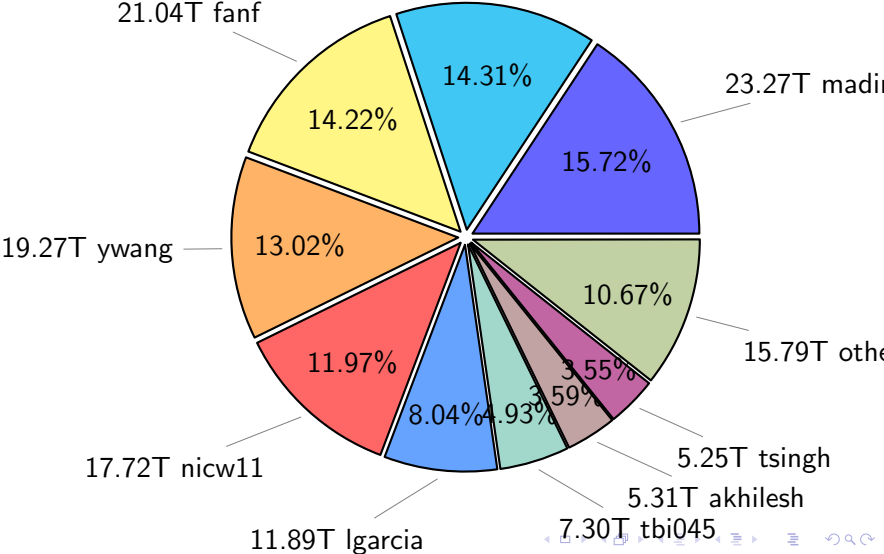

NS9039K total disk usage

Total size: 733.94T

NS9039K file types usage

NS9039K history files usage

Total size: 304.35T

NS9039K restart files usage

Total size: 148.03T

21.18T pgchiu

NS9039K misc files usage

Total size: 281.57T

NS9039K total compressed

Total size: 733.94T
403.70T uncompressed

330.24T compressed

NS9039K uncompressed files usage

Total size: 403.70T

NS9039K NorCPM/cases/*

No data

NS9039K shared/*

No data