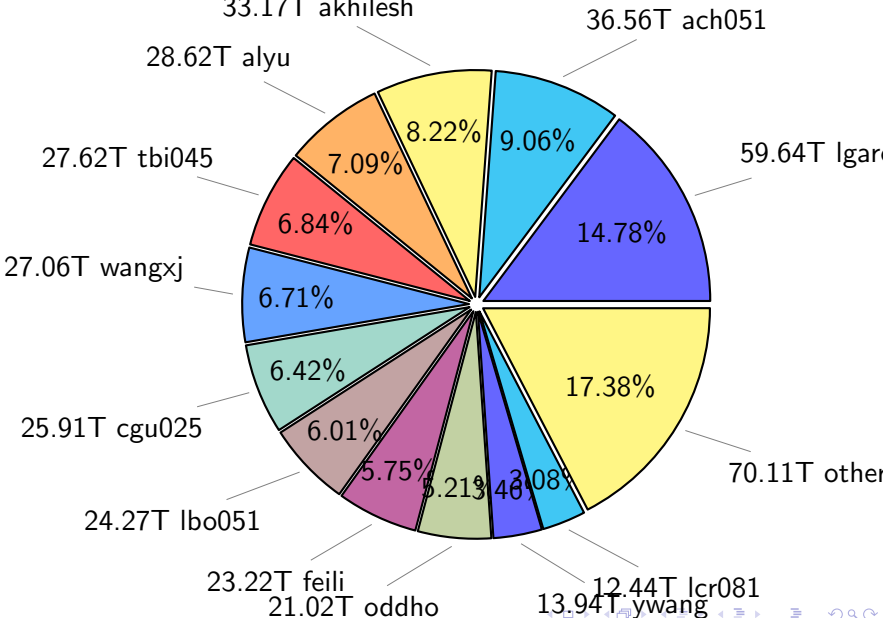

NS9039K total disk usage

Total size: 733.48T

NS9039K file types usage

NS9039K history files usage

Total size: 304.35T

NS9039K restart files usage

Total size: 148.03T

21.18T pgchiu

NS9039K misc files usage

Total size: 281.11T

NS9039K total compressed

Total size: 733.48T
403.59T uncompressed

329.89T compressed

NS9039K uncompressed files usage

Total size: 403.59T

NS9039K NorCPM/cases/*

No data

NS9039K shared/*

No data