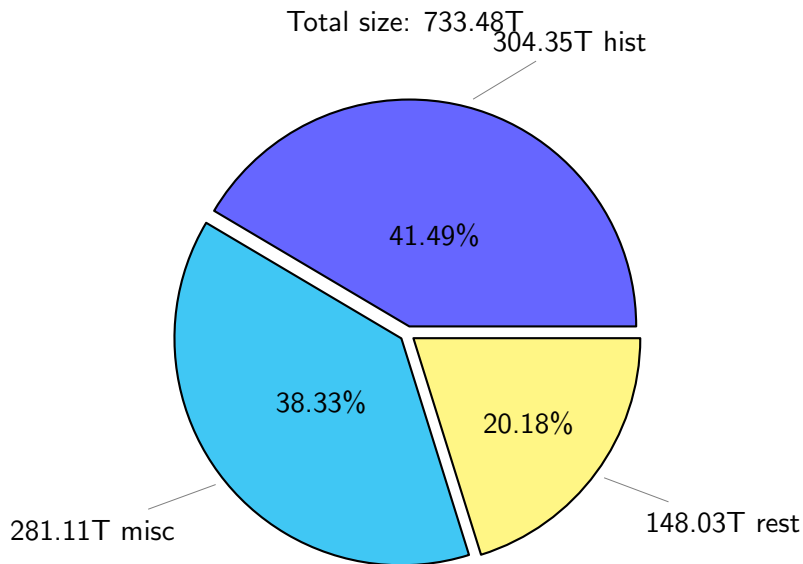

NS9039K (NIRD-LMD) disk usage

October 27, 2024

notes:

- ▶ Excluded directories: all hidden dir (start with .)
- ▶ Compressed file: file name end with "gz", "bz2", "tar", "zip" and NETCDF4 "nc"
- ▶ Restart files: path contains '/rest/'
- ▶ History files: path contains '/hist/'
- ▶ Items <3 % will be count as 'others'.
- ▶ Additional hard links are excluded.
- ▶ Weekly report: disk_ns9039k_YYYYMMDD.pdf
- ▶ Latest report: latest.pdf
- ▶ Ignored directories due to permission denied: filelist_classfy.err.txt
- ▶ Summary table: sizeTable.txt

NS9039K total disk usage

Total size: 733.48T

NS9039K file types usage

NS9039K history files usage

Total size: 304.35T

NS9039K restart files usage

Total size: 148.03T

21.18T pgchiu

NS9039K misc files usage

Total size: 281.11T

NS9039K total compressed

Total size: 733.48T
403.59T uncompressed

329.89T compressed

NS9039K uncompressed files usage

Total size: 403.59T

NS9039K NorCPM/cases/*