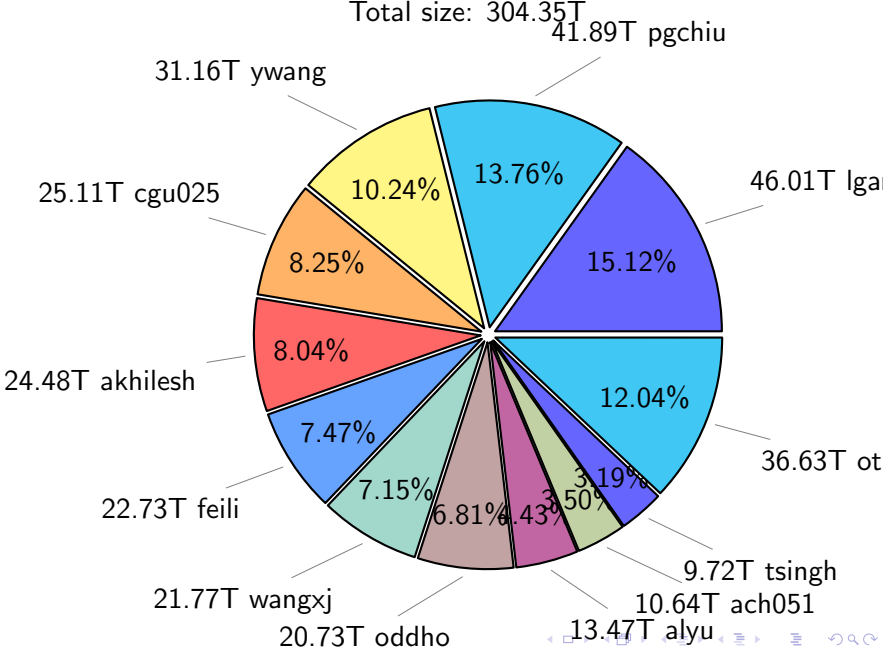

NS9039K total disk usage

Total size: 733.48T

NS9039K file types usage

NS9039K history files usage

Total size: 304.35T

NS9039K restart files usage

Total size: 148.03T

21.18T pgchiu

NS9039K misc files usage

Total size: 281.11T

NS9039K total compressed

Total size: 733.48T
403.59T uncompressed

329.89T compressed

NS9039K uncompressed files usage

Total size: 403.59T

NS9039K NorCPM/cases/*

No data

NS9039K shared/*

No data