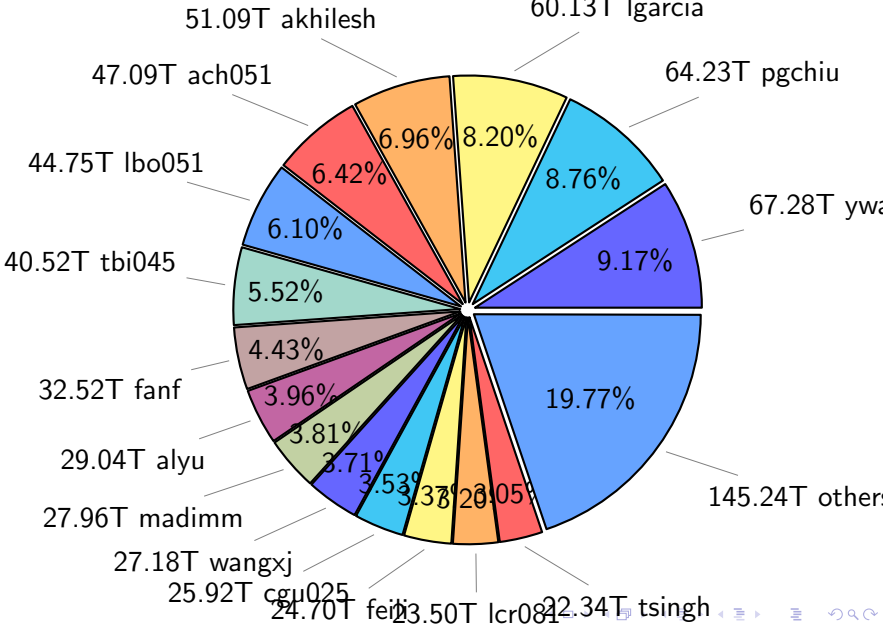

NS9039K (NIRD-LMD) disk usage

October 27, 2024

notes:

- ▶ Excluded directories: all hidden dir (start with .)
- ▶ Compressed file: file name end with "gz", "bz2", "tar", "zip" and NETCDF4 "nc"
- ▶ Restart files: path contains '/rest/'
- ▶ History files: path contains '/hist/'
- ▶ Items <3 % will be count as 'others'.
- ▶ Additional hard links are excluded.
- ▶ Weekly report: disk_ns9039k_YYYYMMDD.pdf
- ▶ Latest report: latest.pdf
- ▶ Ignored directories due to permission denied: filelist_classfy.err.txt
- ▶ Summary table: sizeTable.txt

NS9039K total disk usage

Total size: 733.48T

NS9039K file types usage

NS9039K history files usage

Total size: 304.35T

NS9039K restart files usage

Total size: 148.03T

21.18T pgchiu

NS9039K misc files usage

Total size: 281.11T

NS9039K total compressed

Total size: 733.48T
403.59T uncompressed

329.89T compressed

NS9039K uncompressed files usage

Total size: 403.59T

NS9039K NorCPM/cases/*