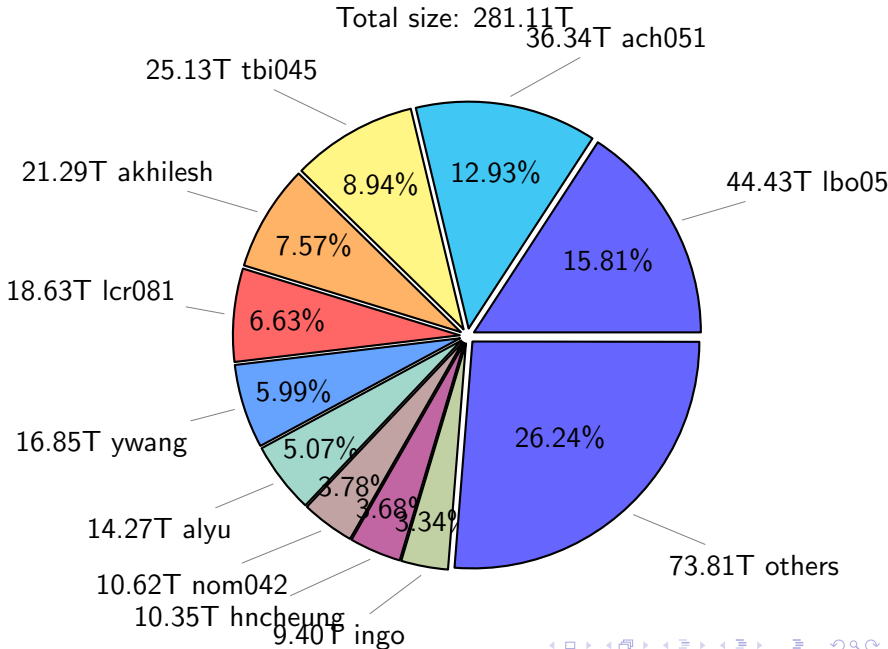

NS9039K (NIRD-LMD) disk usage

October 27, 2024

notes:

- ▶ Excluded directories: all hidden dir (start with .)
- ▶ Compressed file: file name end with "gz", "bz2", "tar", "zip" and NETCDF4 "nc"
- ▶ Restart files: path contains '/rest/'
- ▶ History files: path contains '/hist/'
- ▶ Items <3 % will be count as 'others'.
- ▶ Additional hard links are excluded.
- ▶ Weekly report: disk_ns9039k_YYYYMMDD.pdf
- ▶ Latest report: latest.pdf
- ▶ Ignored directories due to permission denied: filelist_classfy.err.txt
- ▶ Summary table: sizeTable.txt

NS9039K total disk usage

Total size: 733.48T

NS9039K file types usage

NS9039K history files usage

Total size: 304.35T

NS9039K restart files usage

Total size: 148.03T

21.18T pgchiu

NS9039K misc files usage

Total size: 281.11T

NS9039K total compressed

Total size: 733.48T
403.59T uncompressed

329.89T compressed

NS9039K uncompressed files usage

Total size: 403.59T

NS9039K NorCPM/cases/*

No data

NS9039K shared/*

No data