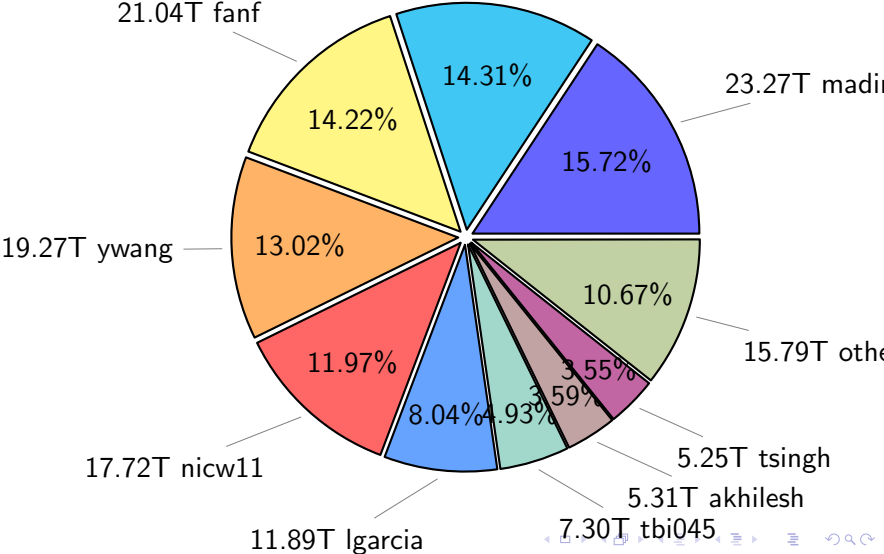

NS9039K total disk usage

Total size: 733.48T

NS9039K file types usage

NS9039K history files usage

Total size: 304.35T

NS9039K restart files usage

Total size: 148.03T

21.18T pgchiu

NS9039K misc files usage

Total size: 281.11T

NS9039K total compressed

Total size: 733.48T
403.59T uncompressed

329.89T compressed

NS9039K uncompressed files usage

Total size: 403.59T

NS9039K NorCPM/cases/*

No data

NS9039K shared/*

No data