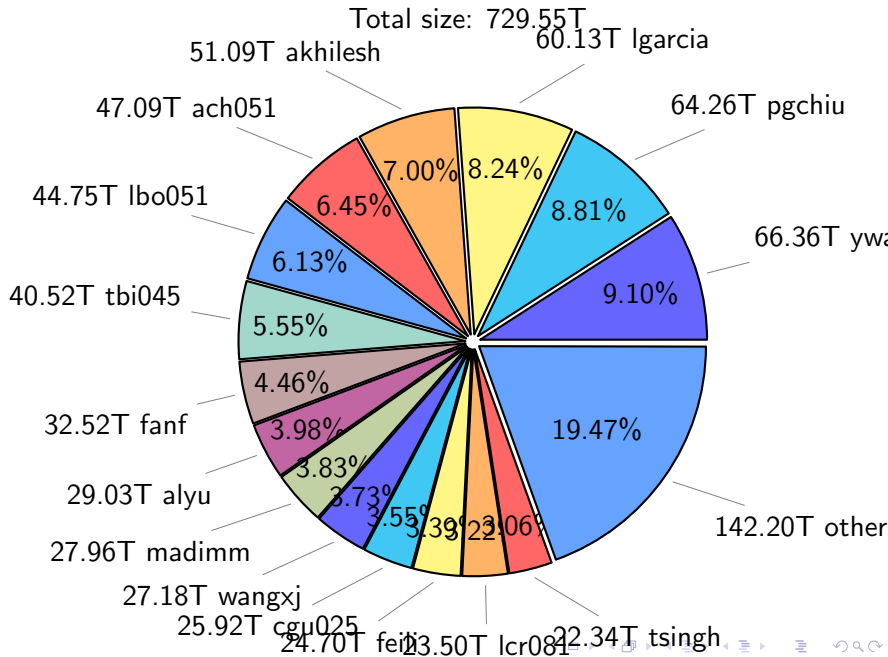

NS9039K (NIRD-LMD) disk usage

October 20, 2024

notes:

- ▶ Excluded directories: all hidden dir (start with .)
- ▶ Compressed file: file name end with "gz", "bz2", "tar", "zip" and NETCDF4 "nc"
- ▶ Restart files: path contains '/rest/'
- ▶ History files: path contains '/hist/'
- ▶ Items <3 % will be count as 'others'.
- ▶ Additional hard links are excluded.
- ▶ Weekly report: disk_ns9039k_YYYYMMDD.pdf
- ▶ Latest report: latest.pdf
- ▶ Ignored directories due to permission denied: filelist_classfy.err.txt
- ▶ Summary table: sizeTable.txt

NS9039K total disk usage

Total size: 729.55T

NS9039K file types usage

NS9039K history files usage

Total size: 301.26T

NS9039K restart files usage

Total size: 147.16T

21.18T pgchiu

NS9039K misc files usage

Total size: 281.13T

NS9039K total compressed

Total size: 729.55T
400.59T uncompressed

328.96T compressed

NS9039K uncompressed files usage

Total size: 400.59T

NS9039K NorCPM/cases/*