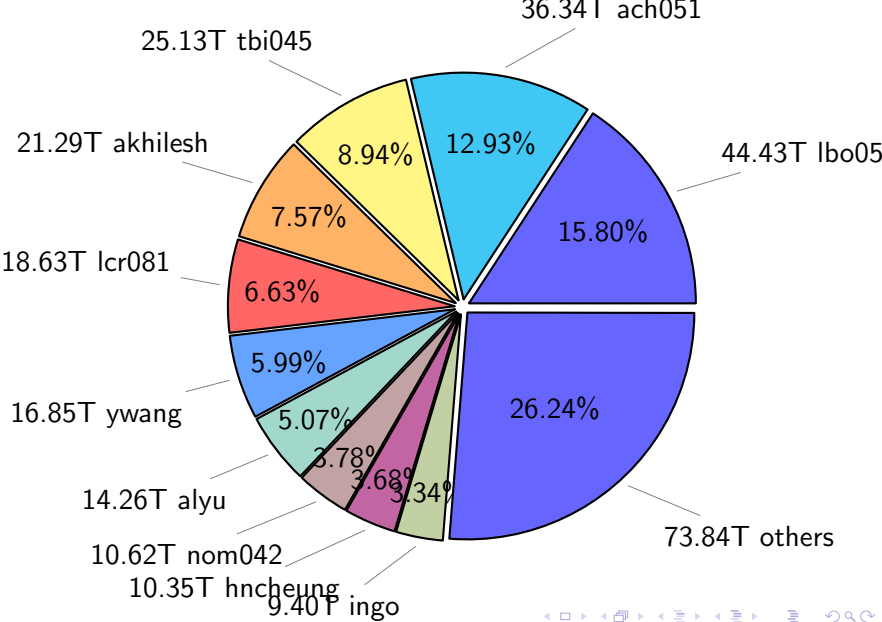

NS9039K (NIRD-LMD) disk usage

October 20, 2024

notes:

- ▶ Excluded directories: all hidden dir (start with .)
- ▶ Compressed file: file name end with "gz", "bz2", "tar", "zip" and NETCDF4 "nc"
- ▶ Restart files: path contains '/rest/'
- ▶ History files: path contains '/hist/'
- ▶ Items <3 % will be count as 'others'.
- ▶ Additional hard links are excluded.
- ▶ Weekly report: disk_ns9039k_YYYYMMDD.pdf
- ▶ Latest report: latest.pdf
- ▶ Ignored directories due to permission denied: filelist_classfy.err.txt
- ▶ Summary table: sizeTable.txt

NS9039K total disk usage

Total size: 729.55T

NS9039K file types usage

NS9039K history files usage

Total size: 301.26T

NS9039K restart files usage

Total size: 147.16T

21.18T pgchiu

NS9039K misc files usage

Total size: 281.13T

NS9039K total compressed

Total size: 729.55T
400.59T uncompressed

328.96T compressed

NS9039K uncompressed files usage

Total size: 400.59T

NS9039K NorCPM/cases/*

No data

NS9039K shared/*

No data