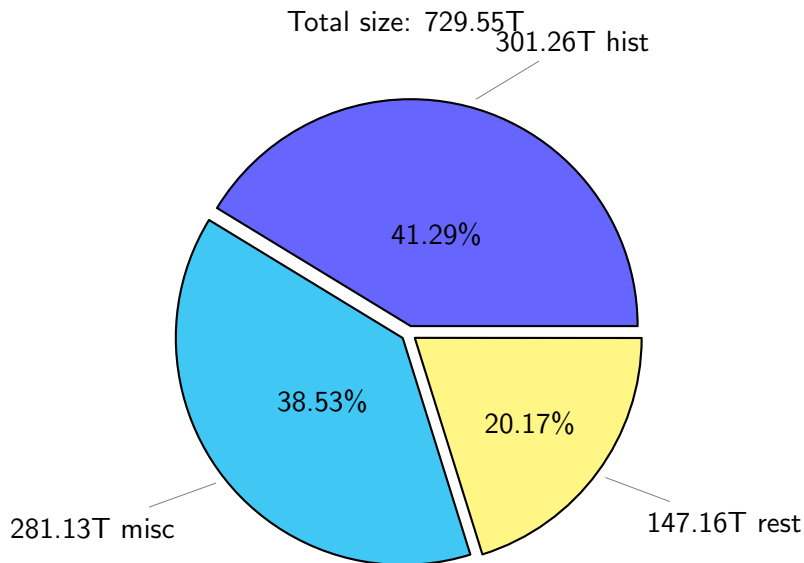

NS9039K (NIRD-LMD) disk usage

October 20, 2024

notes:

- ▶ Excluded directories: all hidden dir (start with .)
- ▶ Compressed file: file name end with "gz", "bz2", "tar", "zip" and NETCDF4 "nc"
- ▶ Restart files: path contains '/rest/'
- ▶ History files: path contains '/hist/'
- ▶ Items <3 % will be count as 'others'.
- ▶ Additional hard links are excluded.
- ▶ Weekly report: disk_ns9039k_YYYYMMDD.pdf
- ▶ Latest report: latest.pdf
- ▶ Ignored directories due to permission denied: filelist_classfy.err.txt
- ▶ Summary table: sizeTable.txt

NS9039K total disk usage

Total size: 729.55T

NS9039K file types usage

NS9039K history files usage

Total size: 301.26T

NS9039K restart files usage

Total size: 147.16T

21.18T pgchiu

NS9039K misc files usage

Total size: 281.13T

NS9039K total compressed

Total size: 729.55T
400.59T uncompressed

328.96T compressed

NS9039K uncompressed files usage

Total size: 400.59T

NS9039K NorCPM/cases/*