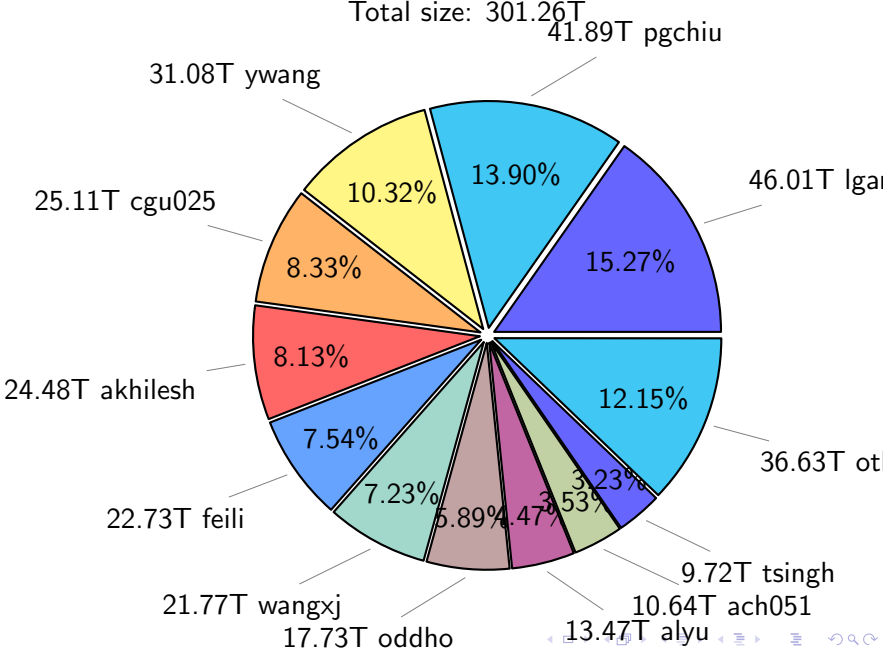

NS9039K total disk usage

Total size: 729.55T

NS9039K file types usage

NS9039K history files usage

Total size: 301.26T

NS9039K restart files usage

Total size: 147.16T

21.18T pgchiu

NS9039K misc files usage

Total size: 281.13T

NS9039K total compressed

Total size: 729.55T
400.59T uncompressed

328.96T compressed

NS9039K uncompressed files usage

Total size: 400.59T

NS9039K NorCPM/cases/*

No data

NS9039K shared/*

No data