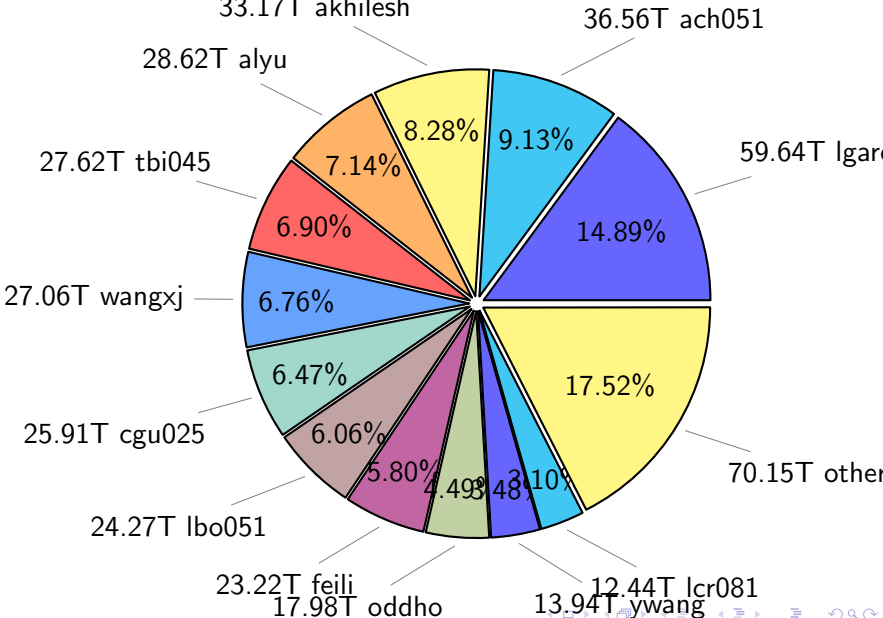

NS9039K total disk usage

Total size: 729.55T

NS9039K file types usage

NS9039K history files usage

Total size: 301.26T

NS9039K restart files usage

Total size: 147.16T

21.18T pgchiu

NS9039K misc files usage

Total size: 281.13T

NS9039K total compressed

Total size: 729.55T
400.59T uncompressed

328.96T compressed

NS9039K uncompressed files usage

Total size: 400.59T

NS9039K NorCPM/cases/*

No data

NS9039K shared/*

No data