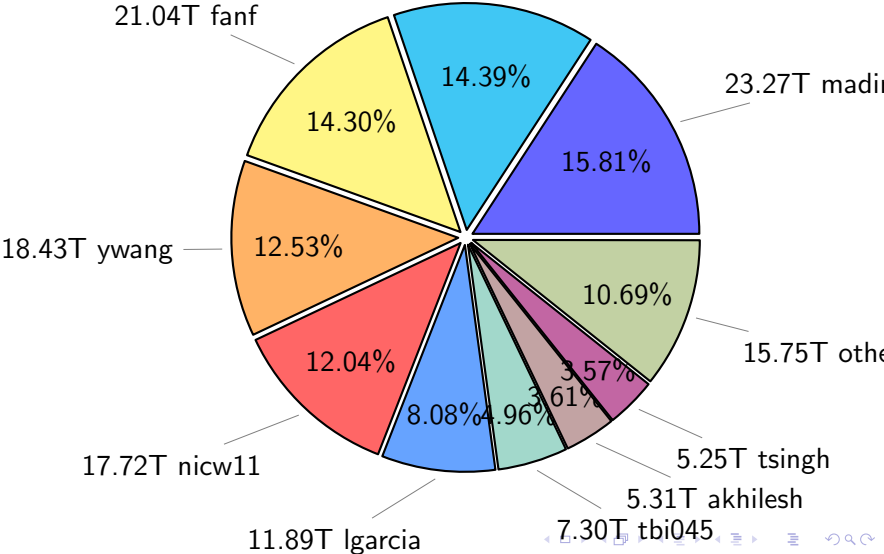

NS9039K total disk usage

Total size: 729.55T

NS9039K file types usage

NS9039K history files usage

Total size: 301.26T

NS9039K restart files usage

Total size: 147.16T

21.18T pgchiu

NS9039K misc files usage

Total size: 281.13T

NS9039K total compressed

Total size: 729.55T
400.59T uncompressed

328.96T compressed

NS9039K uncompressed files usage

Total size: 400.59T

NS9039K NorCPM/cases/*