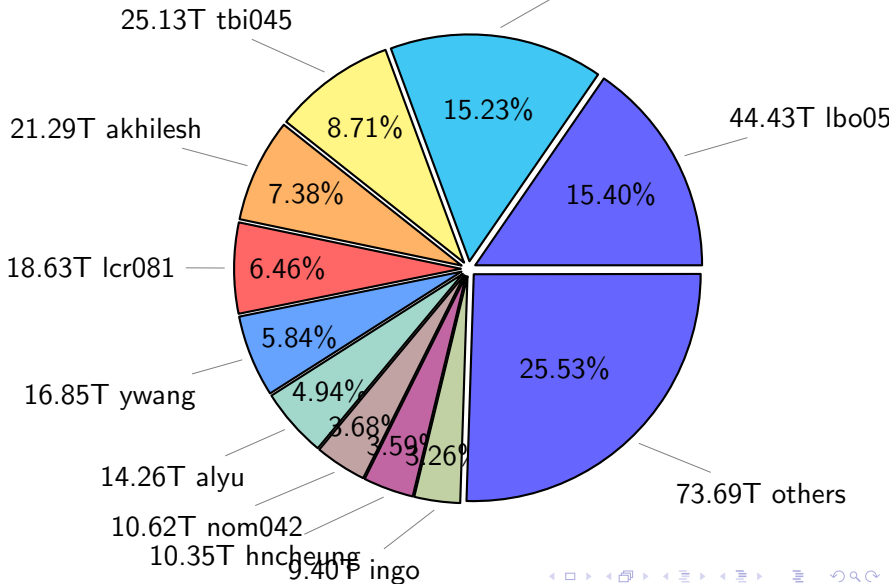

NS9039K (NIRD-LMD) disk usage

October 14, 2024

notes:

- ▶ Excluded directories: all hidden dir (start with .)
- ▶ Compressed file: file name end with "gz", "bz2", "tar", "zip" and NETCDF4 "nc"
- ▶ Restart files: path contains '/rest/'
- ▶ History files: path contains '/hist/'
- ▶ Items <3 % will be count as 'others'.
- ▶ Additional hard links are excluded.
- ▶ Weekly report: disk_ns9039k_YYYYMMDD.pdf
- ▶ Latest report: latest.pdf
- ▶ Ignored directories due to permission denied: filelist_classfy.err.txt
- ▶ Summary table: sizeTable.txt

NS9039K total disk usage

Total size: 764.48T
60.13T lgarcia

NS9039K file types usage

NS9039K history files usage

Total size: 328.59T
46.01T lgarcia

NS9039K restart files usage

Total size: 147.28T
21.33T pgchiu

NS9039K misc files usage

Total size: 288.61T

43.97T ach051

NS9039K total compressed

Total size: 764.48T
405.97T uncompressed

358.51T compressed

NS9039K uncompressed files usage

Total size: 405.97T