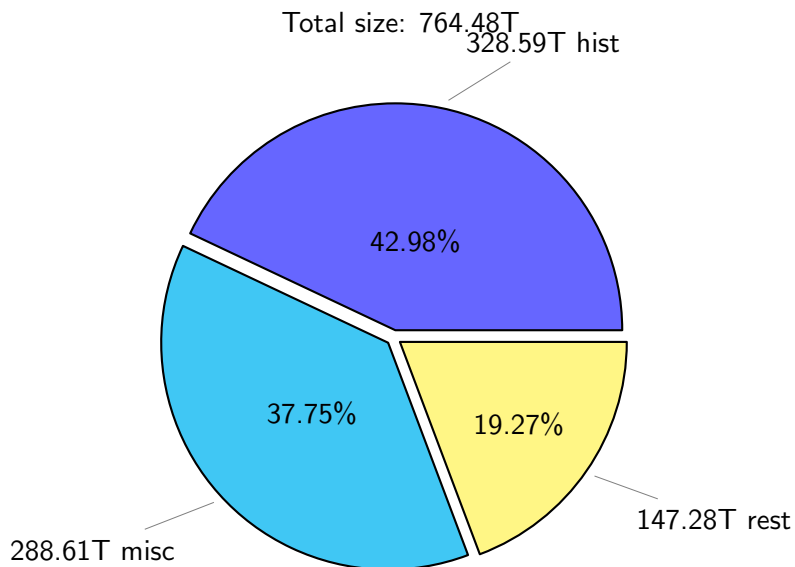

NS9039K (NIRD-LMD) disk usage

October 14, 2024

notes:

- ▶ Excluded directories: all hidden dir (start with .)
- ▶ Compressed file: file name end with "gz", "bz2", "tar", "zip" and NETCDF4 "nc"
- ▶ Restart files: path contains '/rest/'
- ▶ History files: path contains '/hist/'
- ▶ Items <3 % will be count as 'others'.
- ▶ Additional hard links are excluded.
- ▶ Weekly report: disk_ns9039k_YYYYMMDD.pdf
- ▶ Latest report: latest.pdf
- ▶ Ignored directories due to permission denied: filelist_classfy.err.txt
- ▶ Summary table: sizeTable.txt

NS9039K total disk usage

Total size: 764.48T
60.13T lgarcia

NS9039K file types usage

NS9039K history files usage

Total size: 328.59T
46.01T lgarcia

NS9039K restart files usage

Total size: 147.28T
21.33T pgchiu

NS9039K misc files usage

Total size: 288.61T

43.97T ach051

NS9039K total compressed

Total size: 764.48T
405.97T uncompressed

358.51T compressed

NS9039K uncompressed files usage

Total size: 405.97T