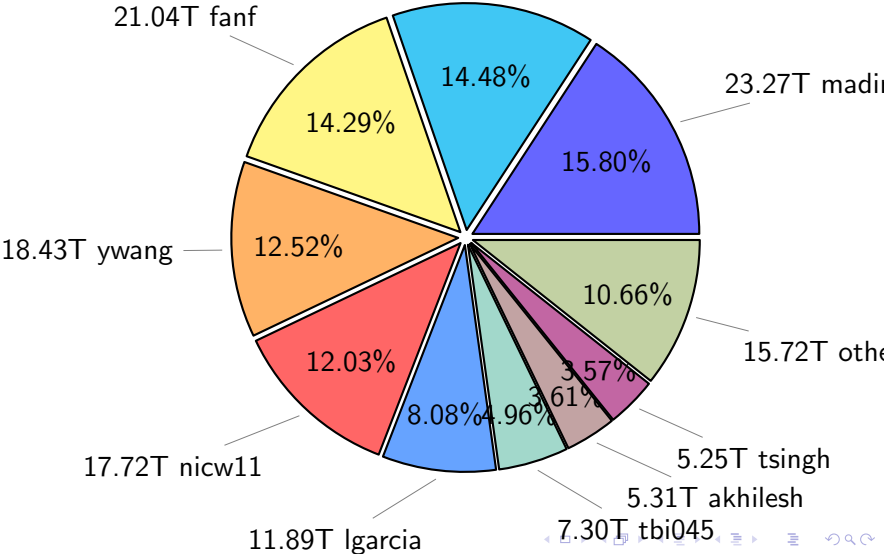

NS9039K total disk usage

Total size: 764.48T
60.13T lgarcia

NS9039K file types usage

NS9039K history files usage

Total size: 328.59T
46.01T lgarcia

NS9039K restart files usage

Total size: 147.28T
21.33T pgchiu

NS9039K misc files usage

Total size: 288.61T

43.97T ach051

NS9039K total compressed

Total size: 764.48T
405.97T uncompressed

358.51T compressed

NS9039K uncompressed files usage

Total size: 405.97T