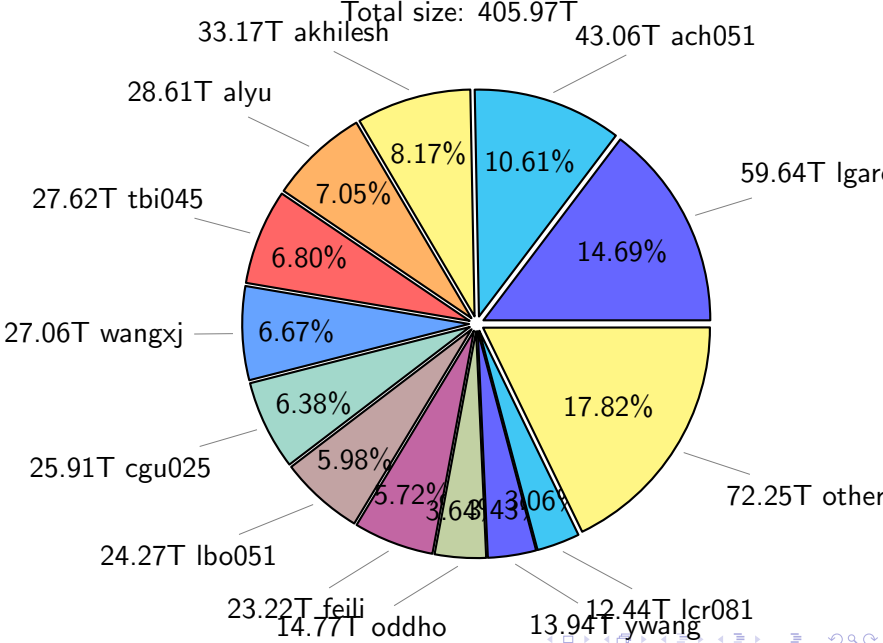

NS9039K total disk usage

Total size: 764.48T
60.13T lgarcia

NS9039K file types usage

NS9039K history files usage

Total size: 328.59T
46.01T lgarcia

NS9039K restart files usage

Total size: 147.28T
21.33T pgchiu

NS9039K misc files usage

Total size: 288.61T

43.97T ach051

NS9039K total compressed

Total size: 764.48T
405.97T uncompressed

358.51T compressed

NS9039K uncompressed files usage

Total size: 405.97T

NS9039K NorCPM/cases/*

No data

NS9039K shared/*

No data