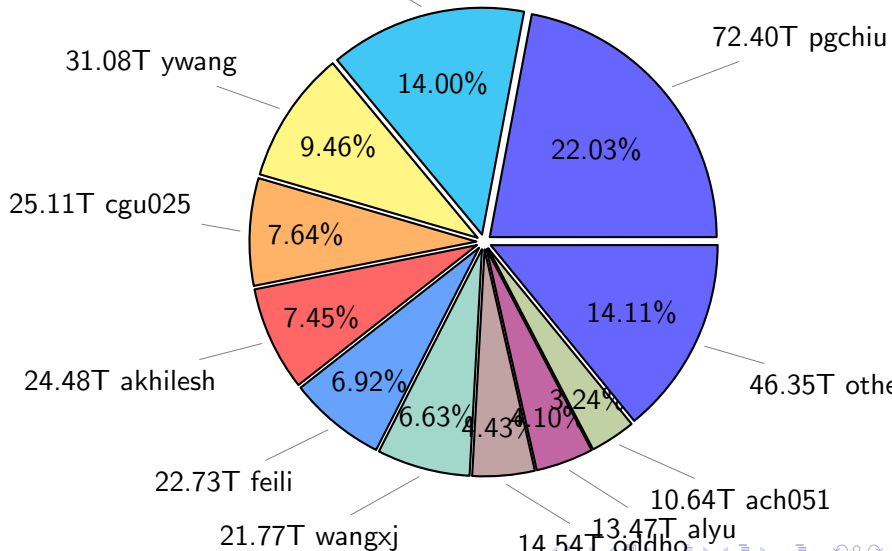

NS9039K total disk usage

Total size: 764.48T
60.13T lgarcia

NS9039K file types usage

NS9039K history files usage

Total size: 328.59T
46.01T lgarcia

NS9039K restart files usage

Total size: 147.28T
21.33T pgchiu

NS9039K misc files usage

Total size: 288.61T

43.97T ach051

NS9039K total compressed

Total size: 764.48T
405.97T uncompressed

358.51T compressed

NS9039K uncompressed files usage

Total size: 405.97T