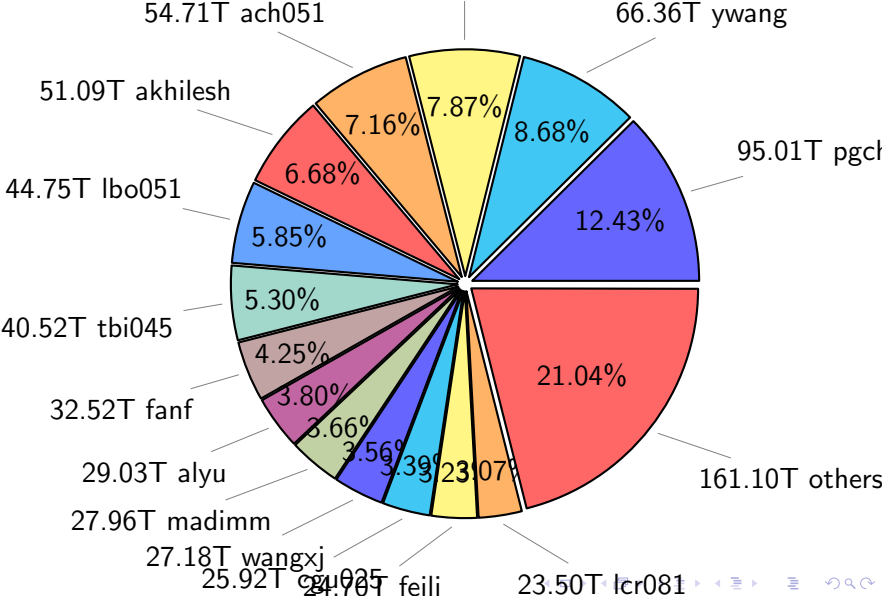

NS9039K (NIRD-LMD) disk usage

October 14, 2024

notes:

- ▶ Excluded directories: all hidden dir (start with .)
- ▶ Compressed file: file name end with "gz", "bz2", "tar", "zip" and NETCDF4 "nc"
- ▶ Restart files: path contains '/rest/'
- ▶ History files: path contains '/hist/'
- ▶ Items <3 % will be count as 'others'.
- ▶ Additional hard links are excluded.
- ▶ Weekly report: disk_ns9039k_YYYYMMDD.pdf
- ▶ Latest report: latest.pdf
- ▶ Ignored directories due to permission denied: filelist_classfy.err.txt
- ▶ Summary table: sizeTable.txt

NS9039K total disk usage

Total size: 764.48T
60.13T lgarcia

NS9039K file types usage

NS9039K history files usage

Total size: 328.59T
46.01T lgarcia

NS9039K restart files usage

Total size: 147.28T
21.33T pgchiu

NS9039K misc files usage

Total size: 288.61T

43.97T ach051

NS9039K total compressed

Total size: 764.48T
405.97T uncompressed

358.51T compressed

NS9039K uncompressed files usage

Total size: 405.97T