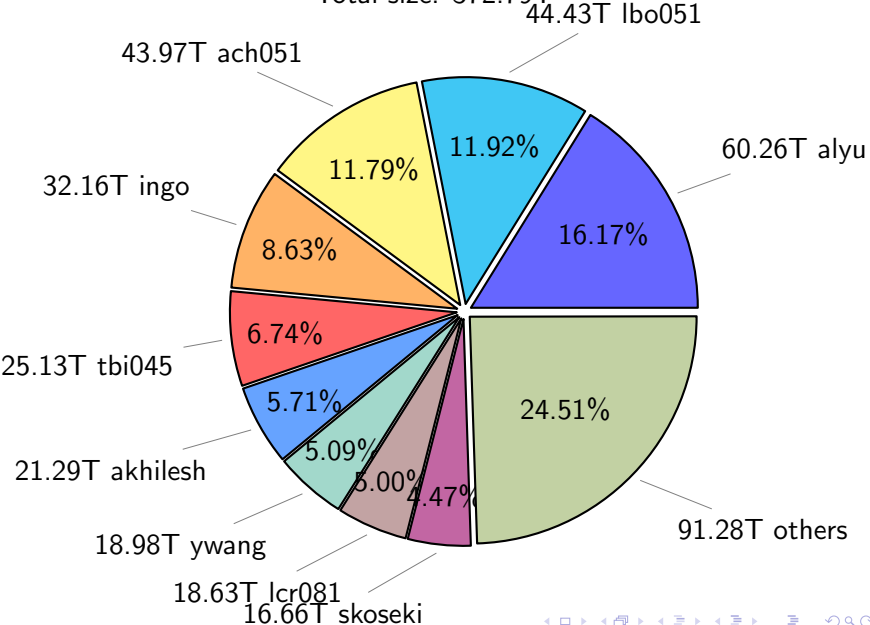

# NS9039K history files usage

Total size: 524.46T

# NS9039K restart files usage

Total size: 192.80T

# NS9039K misc files usage

Total size: 372.79T