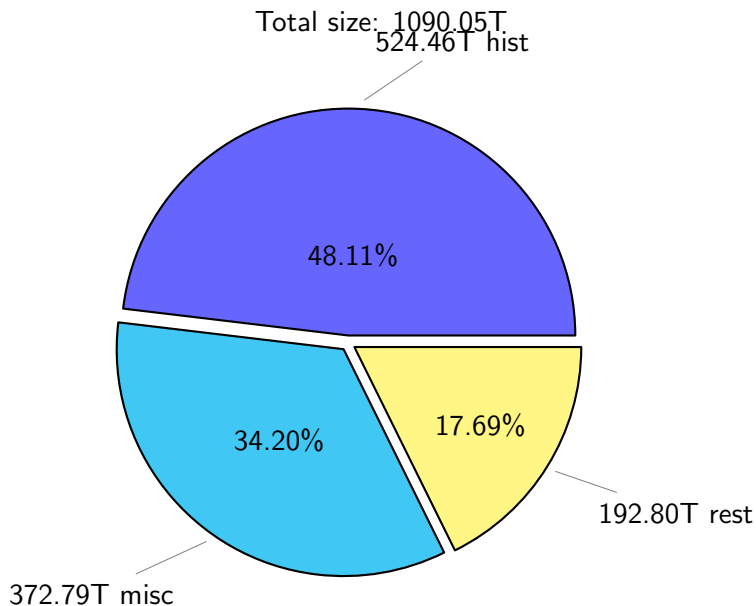

# NS9039K total disk usage

# NS9039K history files usage

Total size: 524.46T

# NS9039K misc files usage

Total size: 372.79T

# NS9039K uncompressed files usage

Total size: 531.59T

NS9039K NorCPM/cases/\*

No data

NS9039K shared/\*

No data