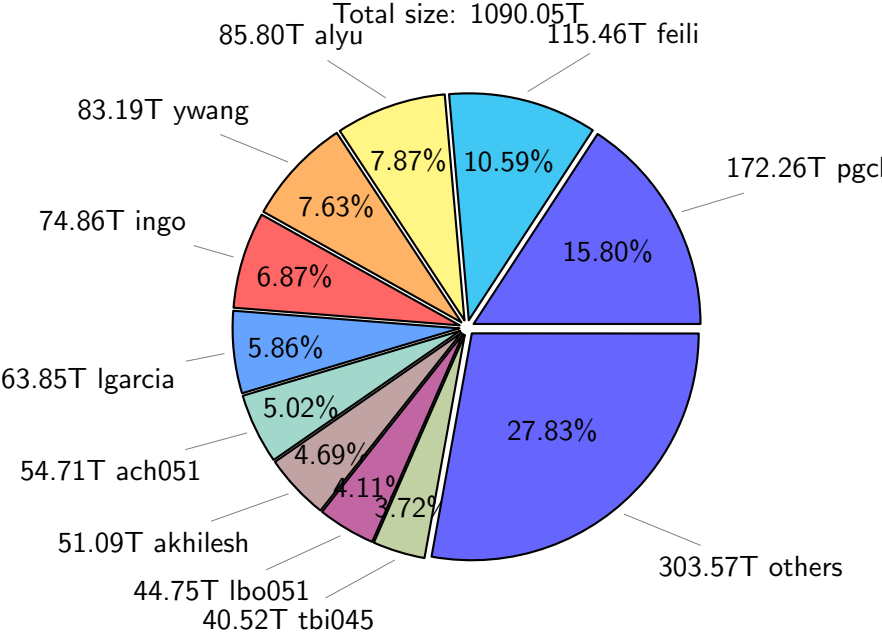

# NS9039K (NIRD-LMD) disk usage

September 29, 2024

notes:

- ▶ Excluded directories: all hidden dir (start with .)
- ▶ Compressed file: file name end with "gz", "bz2", "tar", "zip" and NETCDF4 "nc"
- ▶ Restart files: path contains '/rest/'
- ▶ History files: path contains '/hist/'
- ▶ Items <3 % will be count as 'others'.
- ▶ Additional hard links are excluded.
- ▶ Weekly report: disk\_ns9039k\_YYYYMMDD.pdf
- ▶ Latest report: latest.pdf
- ▶ Ignored directories due to permission denied: filelist\_classfy.err.txt
- ▶ Summary table: sizeTable.txt

# NS9039K total disk usage

# NS9039K history files usage

Total size: 524.46T

# NS9039K uncompressed files usage

Total size: 531.59T

NS9039K NorCPM/cases/\*

No data

NS9039K shared/\*

No data