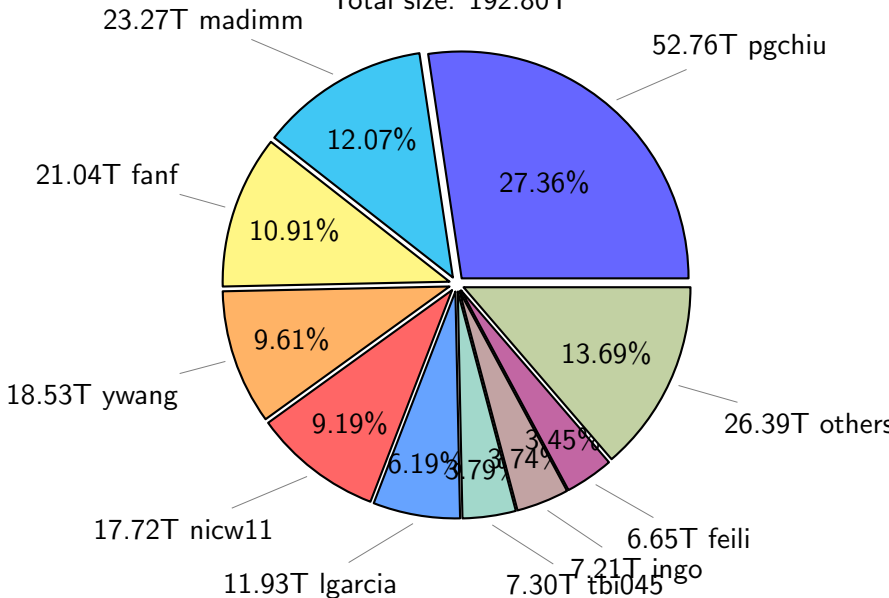

# NS9039K total disk usage

# NS9039K file types usage

# NS9039K history files usage

Total size: 524.46T

# NS9039K restart files usage

Total size: 192.80T