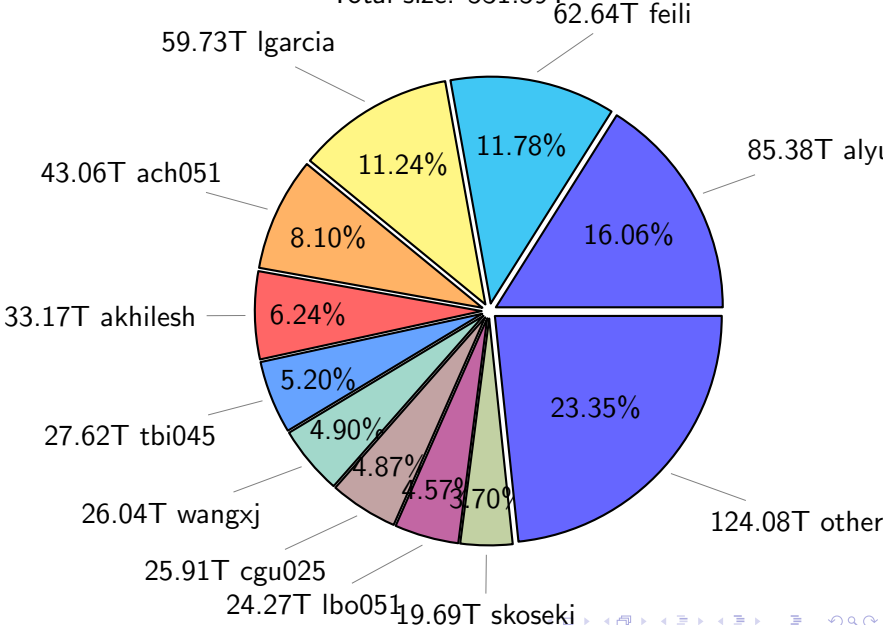

# NS9039K history files usage

Total size: 524.46T

# NS9039K misc files usage

Total size: 372.79T

# NS9039K total compressed

Total size: 1090.05T  
558.46T compressed

531.59T uncompressed

# NS9039K uncompressed files usage

Total size: 531.59T

NS9039K NorCPM/cases/\*

No data

NS9039K shared/\*

No data