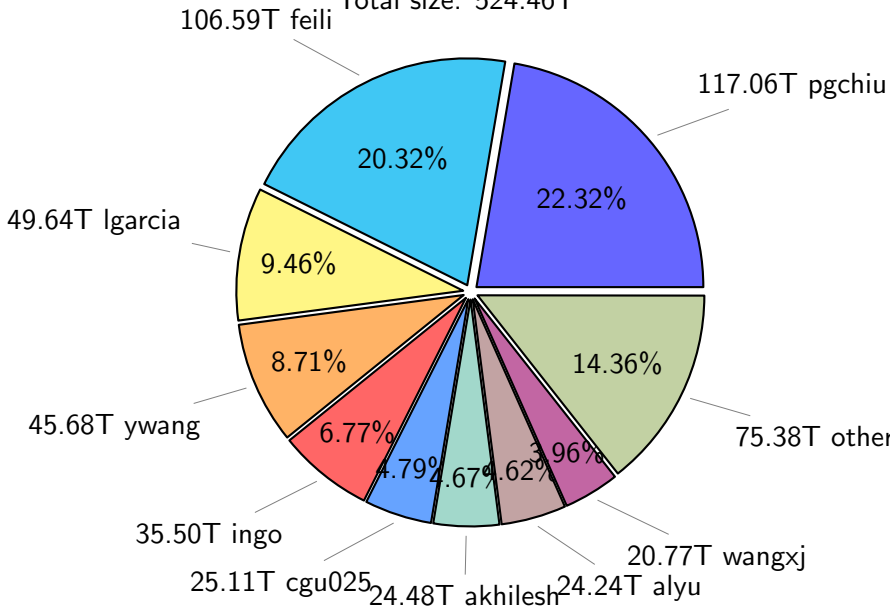

# NS9039K total disk usage

# NS9039K history files usage

Total size: 524.46T

# NS9039K misc files usage

Total size: 372.79T

# NS9039K uncompressed files usage

Total size: 531.59T

NS9039K NorCPM/cases/\*

No data

NS9039K shared/\*

No data