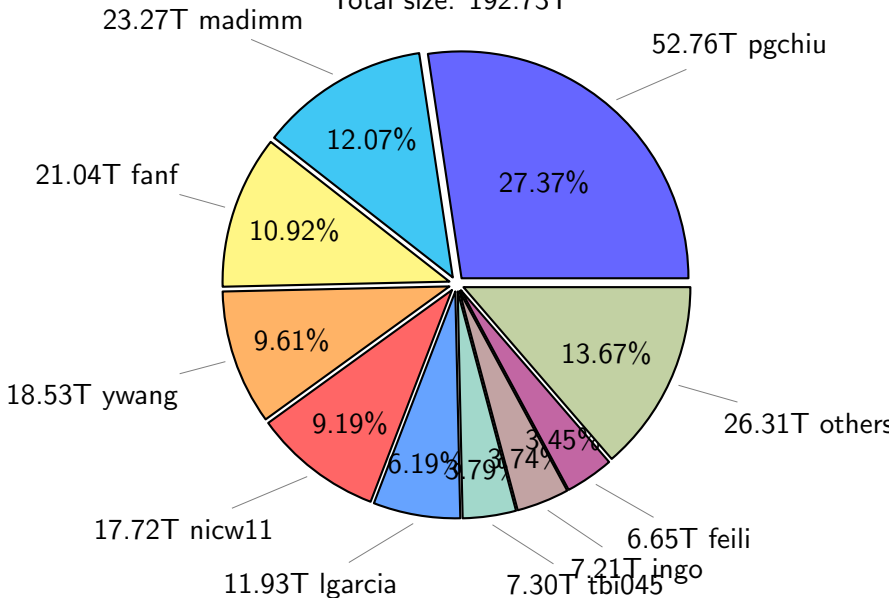

NS9039K total disk usage

NS9039K file types usage

NS9039K history files usage

Total size: 527.75T

NS9039K restart files usage

Total size: 192.73T

NS9039K misc files usage

Total size: 370.91T

NS9039K total compressed

Total size: 1091.40T
557.25T compressed

534.15T uncompressed

NS9039K uncompressed files usage

Total size: 534.15T

NS9039K NorCPM/cases/*

No data

NS9039K shared/*