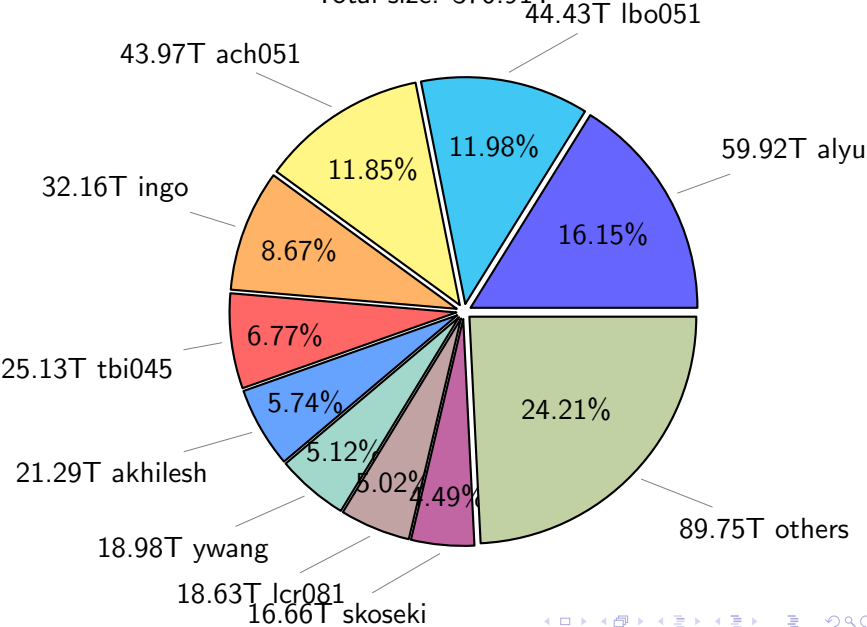

NS9039K (NIRD-LMD) disk usage

September 22, 2024

notes:

- ▶ Excluded directories: all hidden dir (start with .)
- ▶ Compressed file: file name end with "gz", "bz2", "tar", "zip" and NETCDF4 "nc"
- ▶ Restart files: path contains '/rest/'
- ▶ History files: path contains '/hist/'
- ▶ Items <3 % will be count as 'others'.
- ▶ Additional hard links are excluded.
- ▶ Weekly report: disk_ns9039k_YYYYMMDD.pdf
- ▶ Latest report: latest.pdf
- ▶ Ignored directories due to permission denied: filelist_classfy.err.txt
- ▶ Summary table: sizeTable.txt

NS9039K total disk usage

NS9039K file types usage

NS9039K history files usage

Total size: 527.75T

NS9039K restart files usage

Total size: 192.73T

NS9039K misc files usage

Total size: 370.91T

NS9039K total compressed

Total size: 1091.40T
557.25T compressed

534.15T uncompressed

NS9039K uncompressed files usage

Total size: 534.15T

NS9039K NorCPM/cases/*

No data

NS9039K shared/*