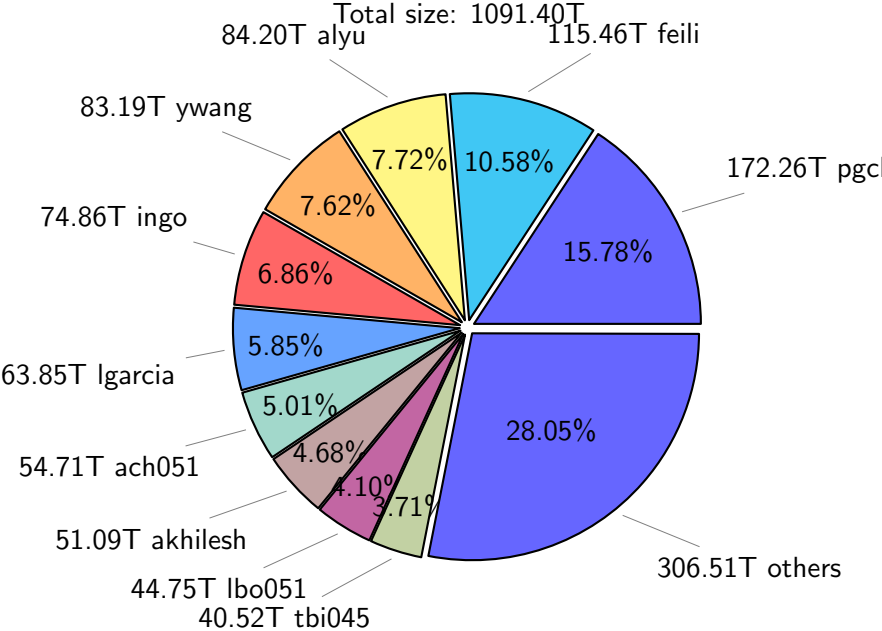

NS9039K (NIRD-LMD) disk usage

September 22, 2024

notes:

- ▶ Excluded directories: all hidden dir (start with .)
- ▶ Compressed file: file name end with "gz", "bz2", "tar", "zip" and NETCDF4 "nc"
- ▶ Restart files: path contains '/rest/'
- ▶ History files: path contains '/hist/'
- ▶ Items <3 % will be count as 'others'.
- ▶ Additional hard links are excluded.
- ▶ Weekly report: disk_ns9039k_YYYYMMDD.pdf
- ▶ Latest report: latest.pdf
- ▶ Ignored directories due to permission denied: filelist_classfy.err.txt
- ▶ Summary table: sizeTable.txt

NS9039K total disk usage

NS9039K file types usage

NS9039K history files usage

Total size: 527.75T

NS9039K restart files usage

Total size: 192.73T

NS9039K misc files usage

Total size: 370.91T

NS9039K total compressed

Total size: 1091.40T
557.25T compressed

534.15T uncompressed

NS9039K uncompressed files usage

Total size: 534.15T

NS9039K NorCPM/cases/*

No data

NS9039K shared/*