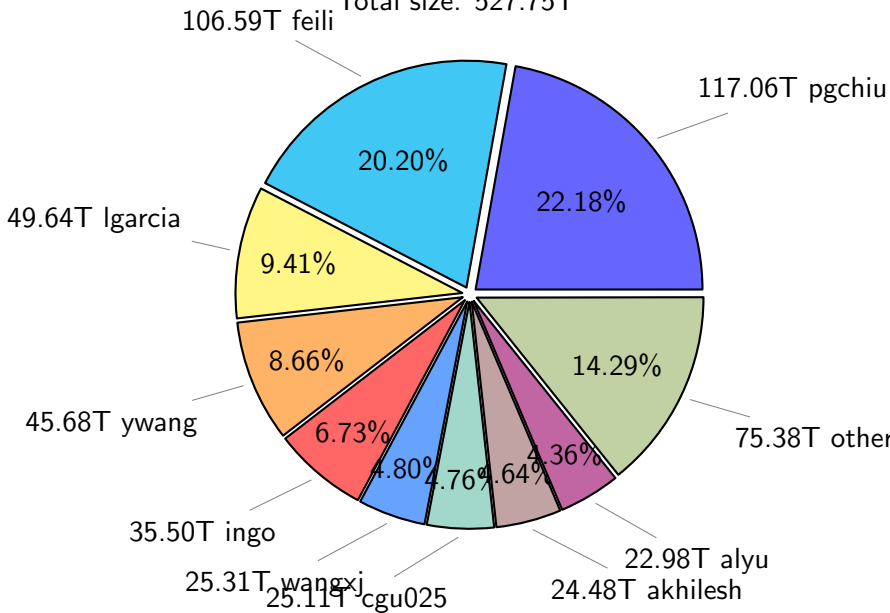

NS9039K total disk usage

NS9039K file types usage

NS9039K history files usage

Total size: 527.75T

NS9039K restart files usage

Total size: 192.73T

NS9039K misc files usage

Total size: 370.91T

NS9039K total compressed

Total size: 1091.40T
557.25T compressed

534.15T uncompressed

NS9039K uncompressed files usage

Total size: 534.15T

NS9039K NorCPM/cases/*

No data

NS9039K shared/*