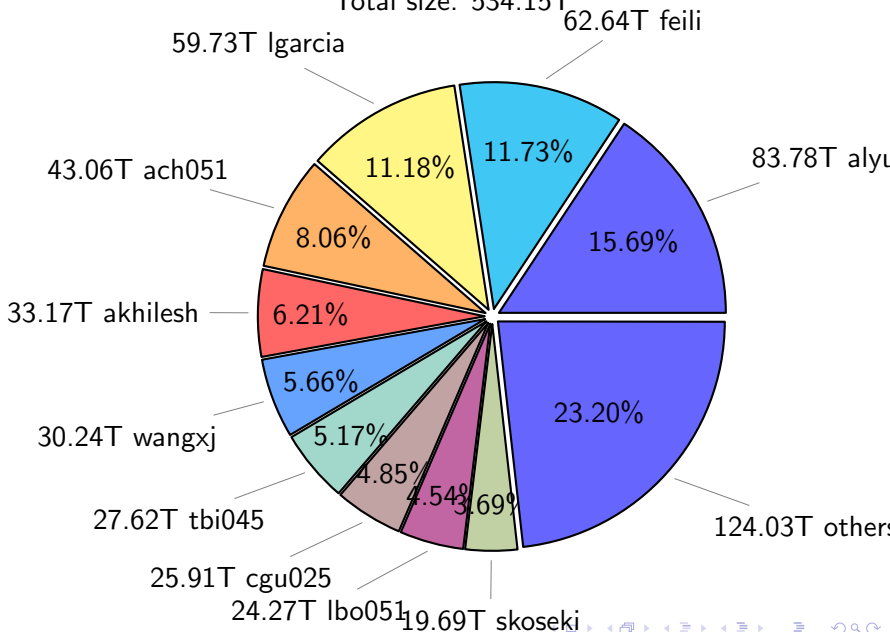

NS9039K total disk usage

NS9039K file types usage

NS9039K history files usage

Total size: 527.75T

NS9039K restart files usage

Total size: 192.73T

NS9039K misc files usage

Total size: 370.91T

NS9039K total compressed

Total size: 1091.40T
557.25T compressed

534.15T uncompressed

NS9039K uncompressed files usage

Total size: 534.15T

NS9039K NorCPM/cases/*

No data

NS9039K shared/*