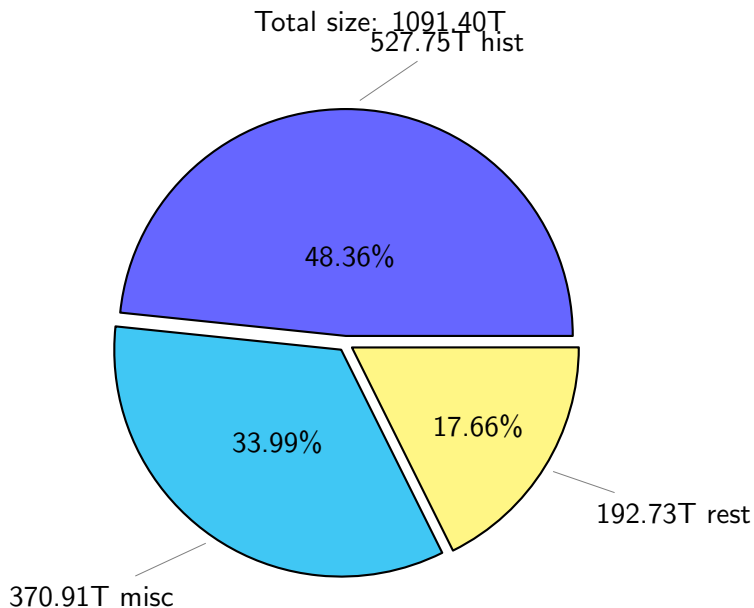

NS9039K (NIRD-LMD) disk usage

September 22, 2024

notes:

- ▶ Excluded directories: all hidden dir (start with .)
- ▶ Compressed file: file name end with "gz", "bz2", "tar", "zip" and NETCDF4 "nc"
- ▶ Restart files: path contains '/rest/'
- ▶ History files: path contains '/hist/'
- ▶ Items <3 % will be count as 'others'.
- ▶ Additional hard links are excluded.
- ▶ Weekly report: disk_ns9039k_YYYYMMDD.pdf
- ▶ Latest report: latest.pdf
- ▶ Ignored directories due to permission denied: filelist_classfy.err.txt
- ▶ Summary table: sizeTable.txt

NS9039K total disk usage

NS9039K file types usage

NS9039K history files usage

Total size: 527.75T

NS9039K restart files usage

Total size: 192.73T

NS9039K misc files usage

Total size: 370.91T

NS9039K total compressed

Total size: 1091.40T
557.25T compressed

534.15T uncompressed

NS9039K uncompressed files usage

Total size: 534.15T

NS9039K NorCPM/cases/*

No data

NS9039K shared/*