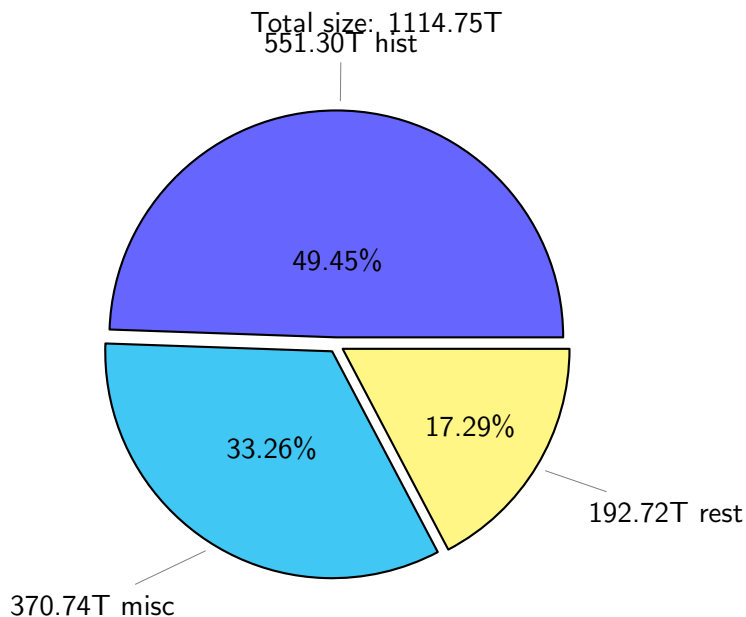

NS9039K (NIRD-LMD) disk usage

September 15, 2024

notes:

- ▶ Excluded directories: all hidden dir (start with .)
- ▶ Compressed file: file name end with "gz", "bz2", "tar", "zip" and NETCDF4 "nc"
- ▶ Restart files: path contains '/rest/'
- ▶ History files: path contains '/hist/'
- ▶ Items <3 % will be count as 'others'.
- ▶ Additional hard links are excluded.
- ▶ Weekly report: disk_ns9039k_YYYYMMDD.pdf
- ▶ Latest report: latest.pdf
- ▶ Ignored directories due to permission denied: filelist_classfy.err.txt
- ▶ Summary table: sizeTable.txt

NS9039K total disk usage

NS9039K file types usage

NS9039K history files usage

Total size: 551.30T

NS9039K restart files usage

Total size: 192.72T

NS9039K misc files usage

Total size: 370.74T

NS9039K total compressed

Total size: 1114.75T
557.87T uncompressed

556.88T compressed

NS9039K uncompressed files usage

Total size: 557.87T

NS9039K NorCPM/cases/*

No data

NS9039K shared/*