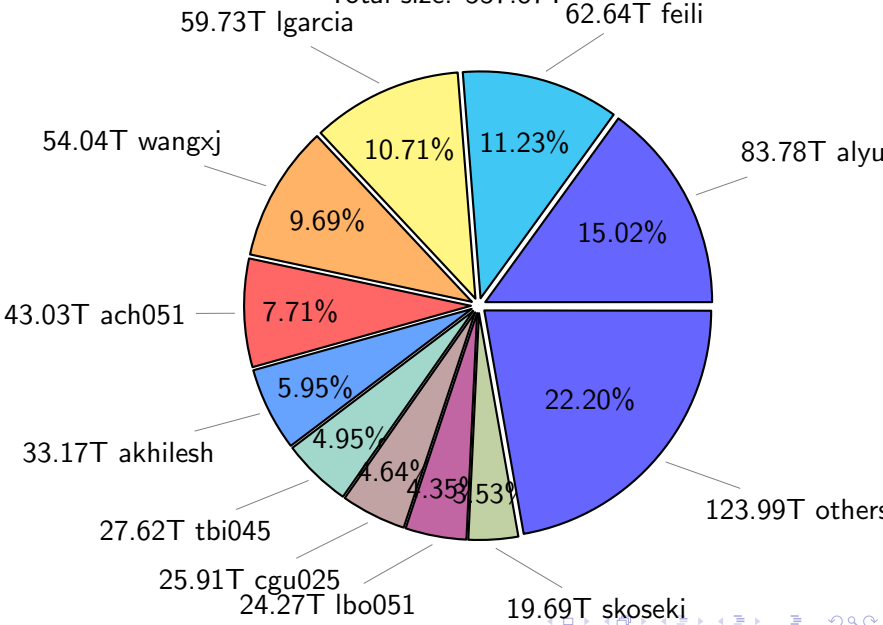

NS9039K total disk usage

NS9039K file types usage

NS9039K history files usage

Total size: 551.30T

NS9039K restart files usage

Total size: 192.72T

NS9039K misc files usage

Total size: 370.74T

NS9039K total compressed

Total size: 1114.75T
557.87T uncompressed

556.88T compressed

NS9039K uncompressed files usage

Total size: 557.87T

NS9039K NorCPM/cases/*

No data

NS9039K shared/*