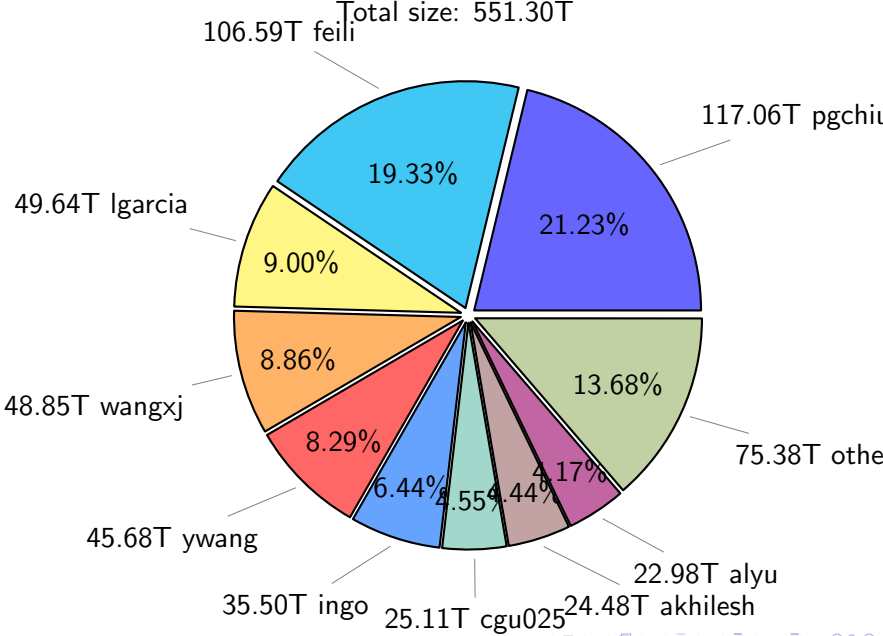

NS9039K (NIRD-LMD) disk usage

September 15, 2024

notes:

- ▶ Excluded directories: all hidden dir (start with .)
- ▶ Compressed file: file name end with "gz", "bz2", "tar", "zip" and NETCDF4 "nc"
- ▶ Restart files: path contains '/rest/'
- ▶ History files: path contains '/hist/'
- ▶ Items <3 % will be count as 'others'.
- ▶ Additional hard links are excluded.
- ▶ Weekly report: disk_ns9039k_YYYYMMDD.pdf
- ▶ Latest report: latest.pdf
- ▶ Ignored directories due to permission denied: filelist_classfy.err.txt
- ▶ Summary table: sizeTable.txt

NS9039K total disk usage

NS9039K file types usage

NS9039K history files usage

Total size: 551.30T

NS9039K restart files usage

Total size: 192.72T

NS9039K misc files usage

Total size: 370.74T

NS9039K total compressed

Total size: 1114.75T
557.87T uncompressed

556.88T compressed

NS9039K uncompressed files usage

Total size: 557.87T

NS9039K NorCPM/cases/*

No data

NS9039K shared/*