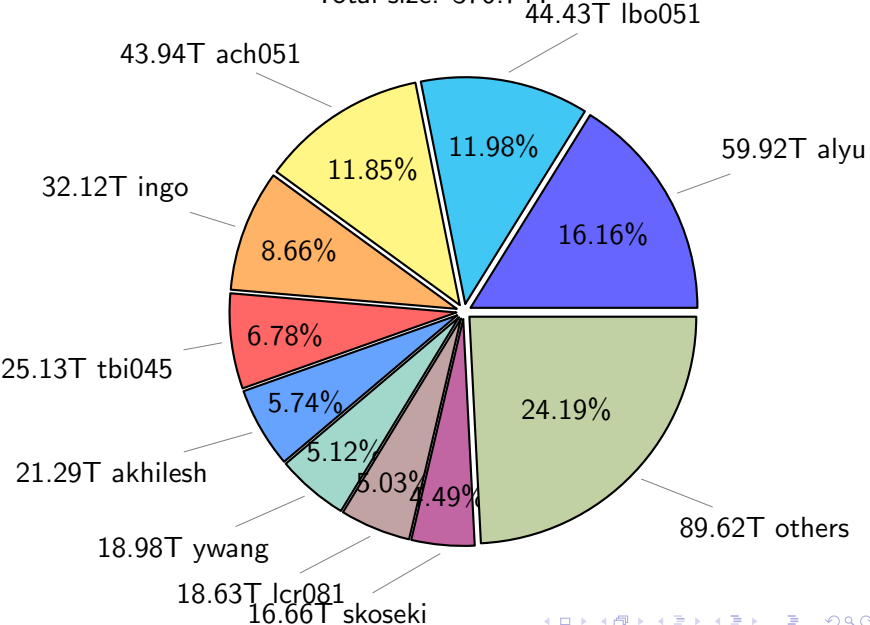

NS9039K total disk usage

NS9039K file types usage

NS9039K history files usage

Total size: 551.30T

NS9039K restart files usage

Total size: 192.72T

NS9039K misc files usage

Total size: 370.74T

NS9039K total compressed

Total size: 1114.75T
557.87T uncompressed

556.88T compressed

NS9039K uncompressed files usage

Total size: 557.87T

NS9039K NorCPM/cases/*

No data

NS9039K shared/*