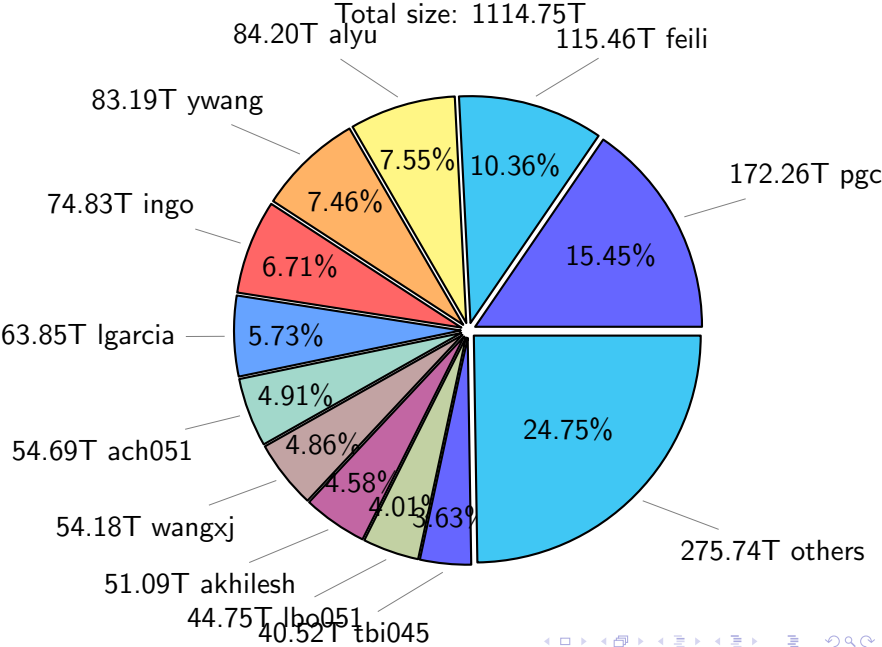

NS9039K (NIRD-LMD) disk usage

September 15, 2024

notes:

- ▶ Excluded directories: all hidden dir (start with .)
- ▶ Compressed file: file name end with "gz", "bz2", "tar", "zip" and NETCDF4 "nc"
- ▶ Restart files: path contains '/rest/'
- ▶ History files: path contains '/hist/'
- ▶ Items <3 % will be count as 'others'.
- ▶ Additional hard links are excluded.
- ▶ Weekly report: disk_ns9039k_YYYYMMDD.pdf
- ▶ Latest report: latest.pdf
- ▶ Ignored directories due to permission denied: filelist_classfy.err.txt
- ▶ Summary table: sizeTable.txt

NS9039K total disk usage

NS9039K file types usage

NS9039K history files usage

Total size: 551.30T

NS9039K restart files usage

Total size: 192.72T

NS9039K misc files usage

Total size: 370.74T

NS9039K total compressed

Total size: 1114.75T
557.87T uncompressed

556.88T compressed

NS9039K uncompressed files usage

Total size: 557.87T

NS9039K NorCPM/cases/*

No data

NS9039K shared/*