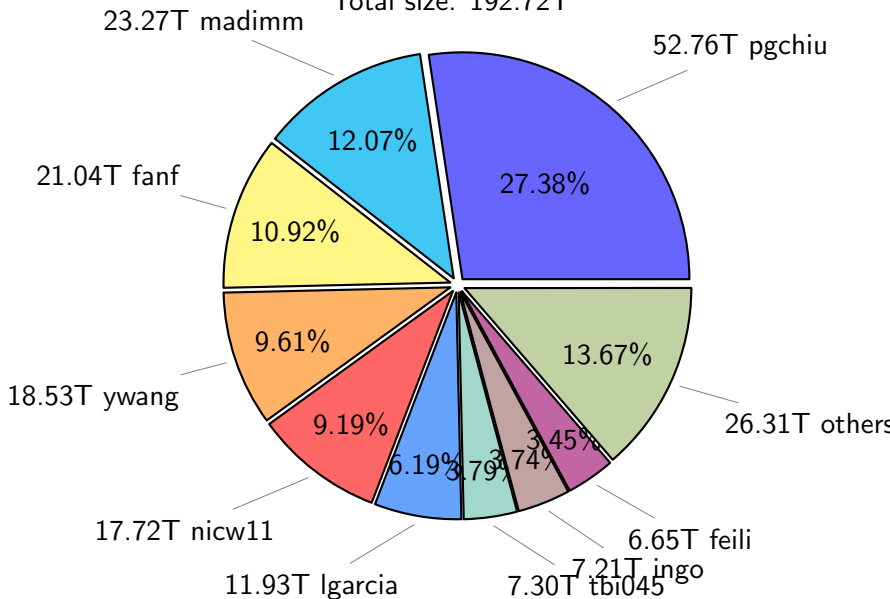

NS9039K total disk usage

NS9039K file types usage

NS9039K history files usage

Total size: 551.30T

NS9039K restart files usage

Total size: 192.72T

NS9039K misc files usage

Total size: 370.74T

NS9039K total compressed

Total size: 1114.75T
557.87T uncompressed

556.88T compressed

NS9039K uncompressed files usage

Total size: 557.87T

NS9039K NorCPM/cases/*

No data

NS9039K shared/*