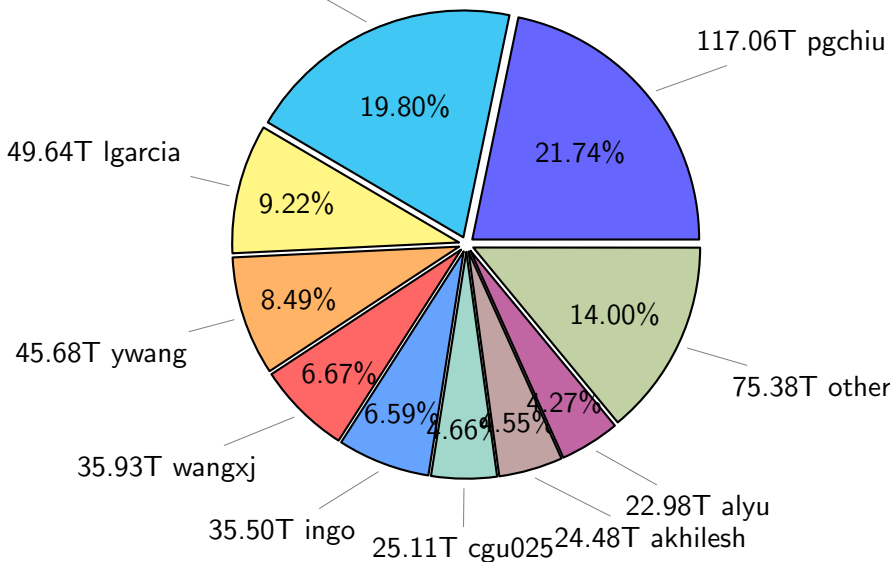

# NS9039K total disk usage

# NS9039K file types usage

# NS9039K history files usage

Total size: 538.37T