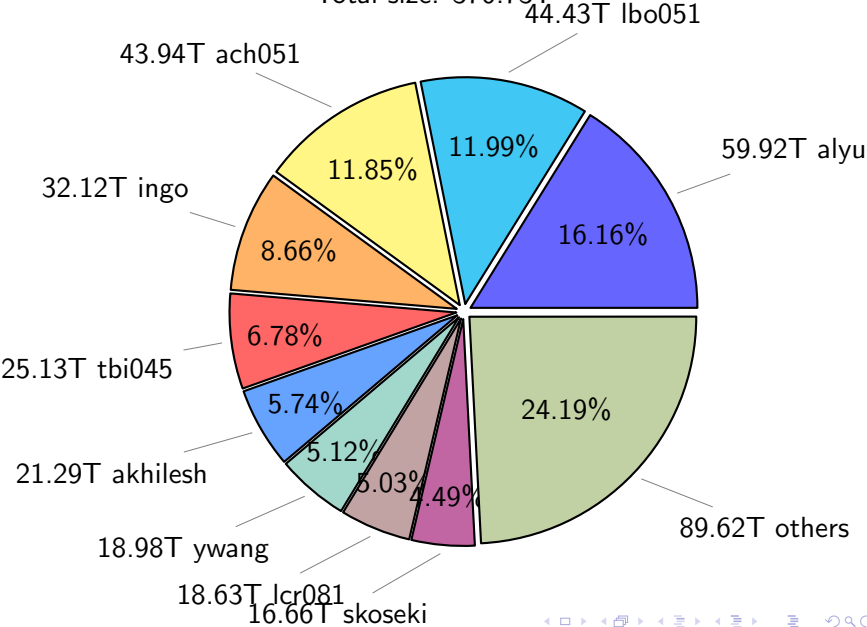

# NS9039K history files usage

Total size: 538.37T

# NS9039K restart files usage

Total size: 192.20T

# NS9039K misc files usage

Total size: 370.73T