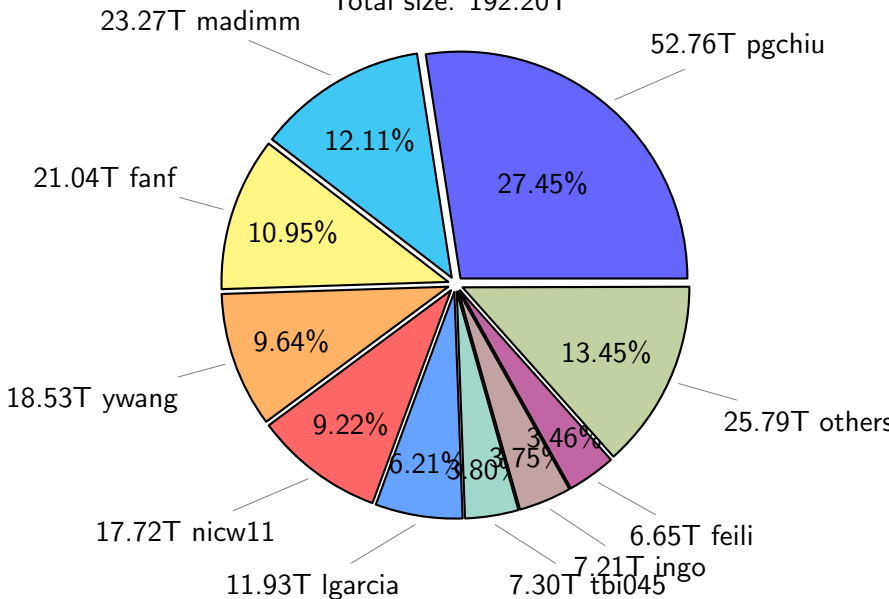

# NS9039K total disk usage

# NS9039K file types usage

# NS9039K history files usage

Total size: 538.37T

# NS9039K restart files usage

Total size: 192.20T