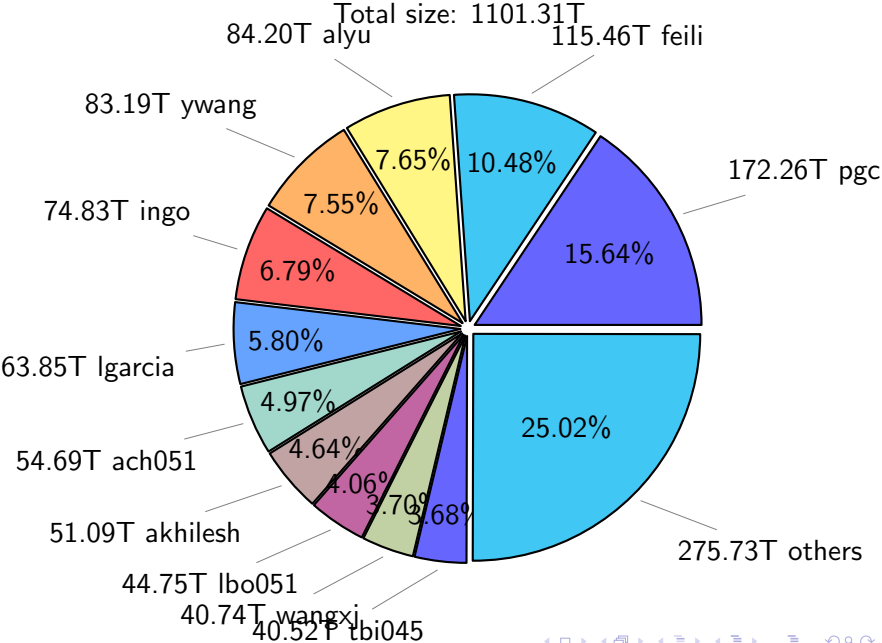

# NS9039K (NIRD-LMD) disk usage

September 8, 2024

notes:

- ▶ Excluded directories: all hidden dir (start with .)
- ▶ Compressed file: file name end with "gz", "bz2", "tar", "zip" and NETCDF4 "nc"
- ▶ Restart files: path contains '/rest/'
- ▶ History files: path contains '/hist/'
- ▶ Items <3 % will be count as 'others'.
- ▶ Additional hard links are excluded.
- ▶ Weekly report: disk\_ns9039k\_YYYYMMDD.pdf
- ▶ Latest report: latest.pdf
- ▶ Ignored directories due to permission denied: filelist\_classfy.err.txt
- ▶ Summary table: sizeTable.txt

# NS9039K total disk usage

# NS9039K history files usage

Total size: 538.37T

# NS9039K uncompressed files usage

Total size: 544.52T

NS9039K NorCPM/cases/\*

No data

NS9039K shared/\*

No data