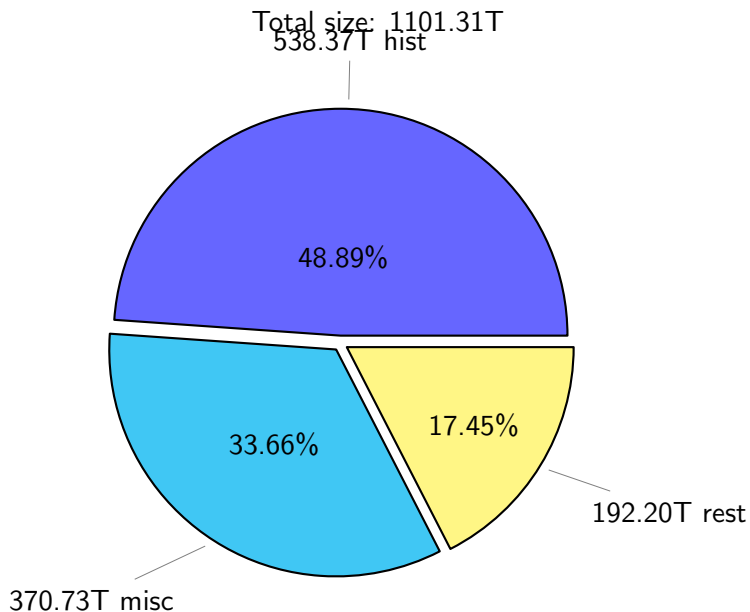

# NS9039K total disk usage

# NS9039K history files usage

Total size: 538.37T

# NS9039K misc files usage

Total size: 370.73T

# NS9039K uncompressed files usage

Total size: 544.52T

NS9039K NorCPM/cases/\*

No data

NS9039K shared/\*

No data