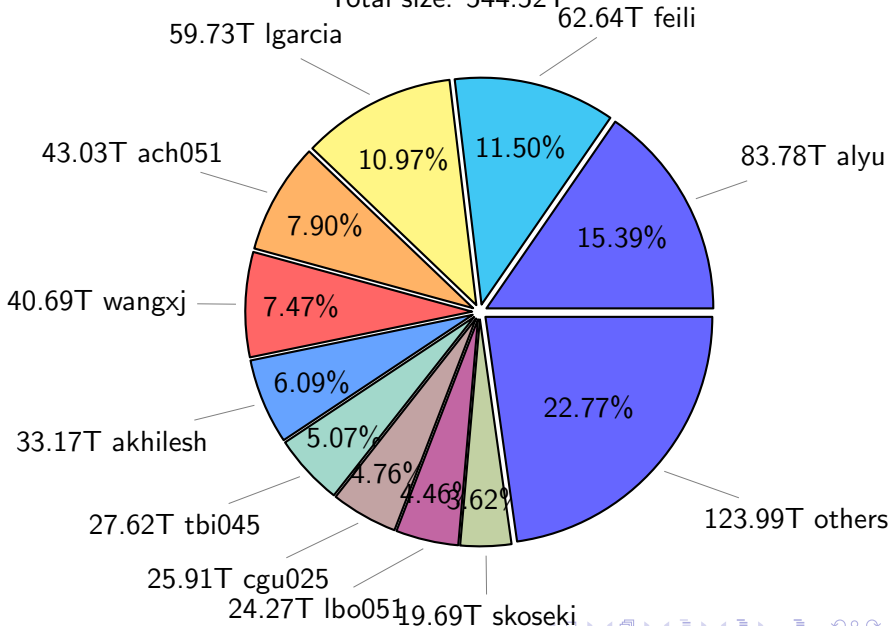

# NS9039K history files usage

Total size: 538.37T

# NS9039K misc files usage

Total size: 370.73T

# NS9039K total compressed

Total size: 1101.31T  
556.78T compressed

544.52T uncompressed

# NS9039K uncompressed files usage

Total size: 544.52T

NS9039K NorCPM/cases/\*

No data

NS9039K shared/\*

No data