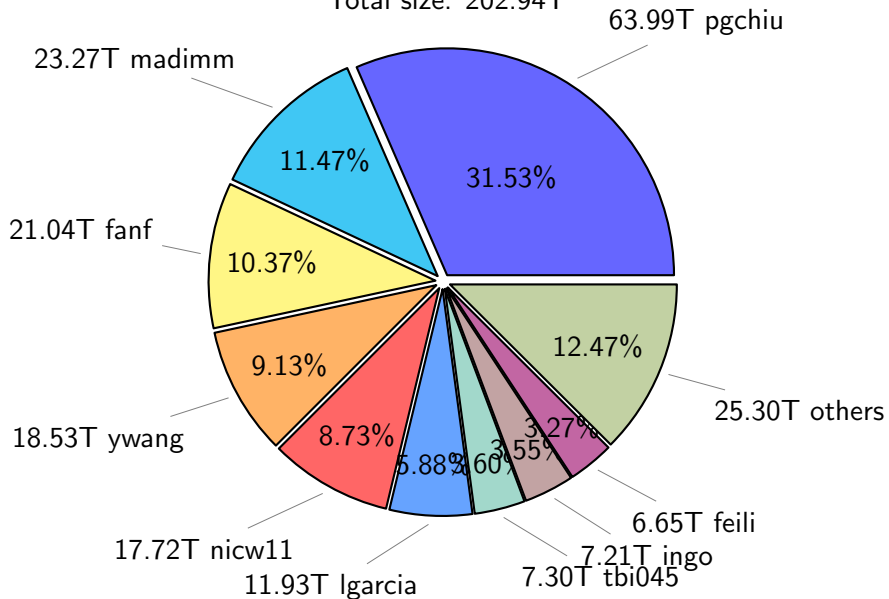

NS9039K total disk usage

Total size: 1091.74T

NS9039K file types usage

NS9039K history files usage

Total size: 519.51T

NS9039K restart files usage

Total size: 202.94T

NS9039K misc files usage

Total size: 369.29T

NS9039K total compressed

Total size: 1091.74T
560.47T compressed

531.28T uncompressed

NS9039K uncompressed files usage

Total size: 531.28T

NS9039K NorCPM/cases/*

No data

NS9039K shared/*

No data