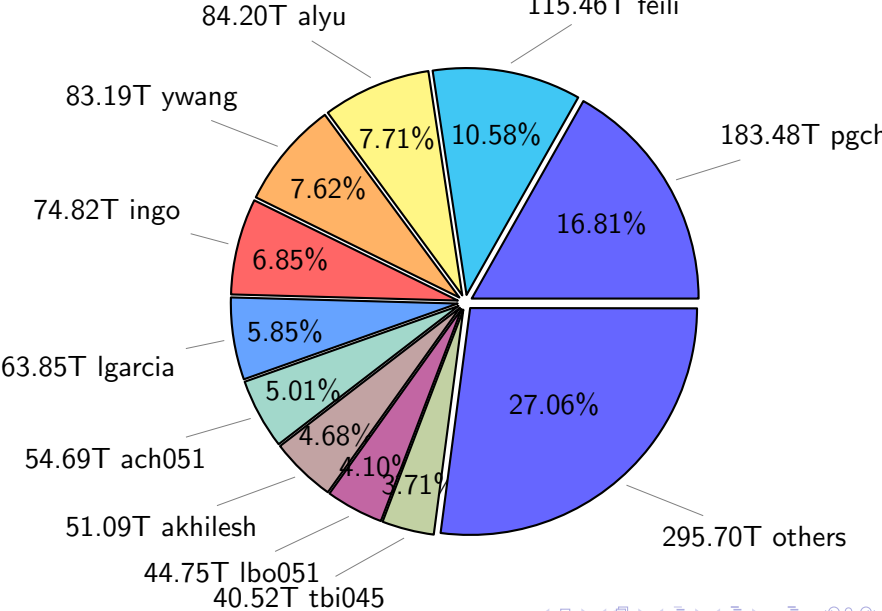

NS9039K (NIRD-LMD) disk usage

September 1, 2024

notes:

- ▶ Excluded directories: all hidden dir (start with .)
- ▶ Compressed file: file name end with "gz", "bz2", "tar", "zip" and NETCDF4 "nc"
- ▶ Restart files: path contains '/rest/'
- ▶ History files: path contains '/hist/'
- ▶ Items <3 % will be count as 'others'.
- ▶ Additional hard links are excluded.
- ▶ Weekly report: disk_ns9039k_YYYYMMDD.pdf
- ▶ Latest report: latest.pdf
- ▶ Ignored directories due to permission denied: filelist_classfy.err.txt
- ▶ Summary table: sizeTable.txt

NS9039K total disk usage

Total size: 1091.74T

NS9039K file types usage

NS9039K history files usage

Total size: 519.51T

NS9039K restart files usage

Total size: 202.94T

NS9039K misc files usage

Total size: 369.29T

NS9039K total compressed

Total size: 1091.74T
560.47T compressed

531.28T uncompressed

NS9039K uncompressed files usage

Total size: 531.28T

NS9039K NorCPM/cases/*

No data