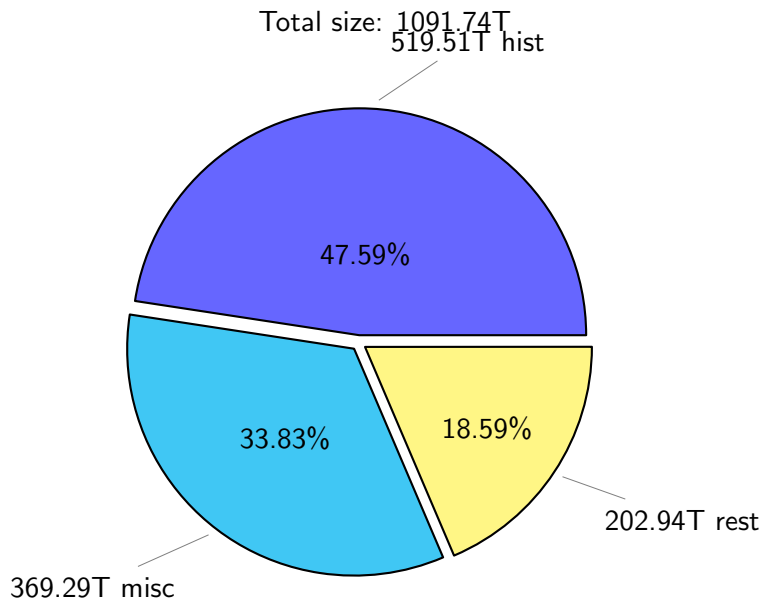

NS9039K (NIRD-LMD) disk usage

September 1, 2024

notes:

- ▶ Excluded directories: all hidden dir (start with .)
- ▶ Compressed file: file name end with "gz", "bz2", "tar", "zip" and NETCDF4 "nc"
- ▶ Restart files: path contains '/rest/'
- ▶ History files: path contains '/hist/'
- ▶ Items <3 % will be count as 'others'.
- ▶ Additional hard links are excluded.
- ▶ Weekly report: disk_ns9039k_YYYYMMDD.pdf
- ▶ Latest report: latest.pdf
- ▶ Ignored directories due to permission denied: filelist_classfy.err.txt
- ▶ Summary table: sizeTable.txt

NS9039K total disk usage

Total size: 1091.74T

NS9039K file types usage

NS9039K history files usage

Total size: 519.51T

NS9039K restart files usage

Total size: 202.94T

NS9039K misc files usage

Total size: 369.29T

NS9039K total compressed

Total size: 1091.74T
560.47T compressed

531.28T uncompressed

NS9039K uncompressed files usage

Total size: 531.28T

NS9039K NorCPM/cases/*

No data