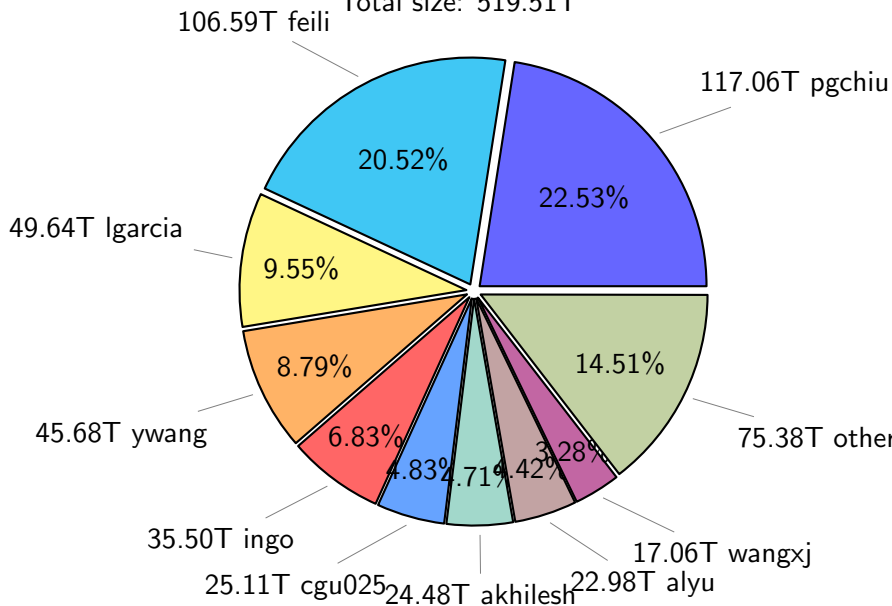

NS9039K total disk usage

Total size: 1091.74T

NS9039K file types usage

NS9039K history files usage

Total size: 519.51T

NS9039K restart files usage

Total size: 202.94T

NS9039K misc files usage

Total size: 369.29T

NS9039K total compressed

Total size: 1091.74T
560.47T compressed

531.28T uncompressed

NS9039K uncompressed files usage

Total size: 531.28T

NS9039K NorCPM/cases/*

No data

NS9039K shared/*

No data