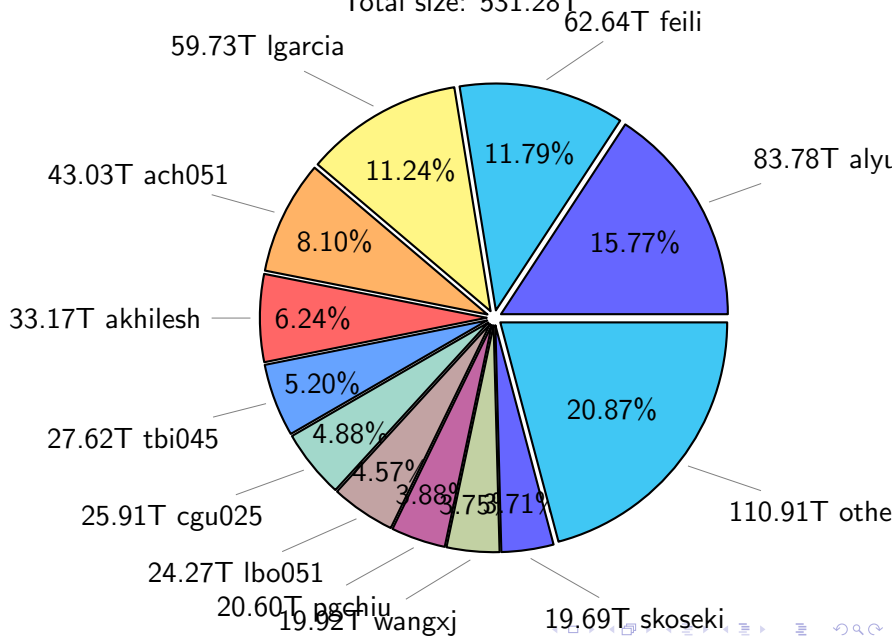

NS9039K total disk usage

Total size: 1091.74T

NS9039K file types usage

NS9039K history files usage

Total size: 519.51T

NS9039K restart files usage

Total size: 202.94T

NS9039K misc files usage

Total size: 369.29T

NS9039K total compressed

Total size: 1091.74T
560.47T compressed

531.28T uncompressed

NS9039K uncompressed files usage

Total size: 531.28T

NS9039K NorCPM/cases/*

No data

NS9039K shared/*

No data