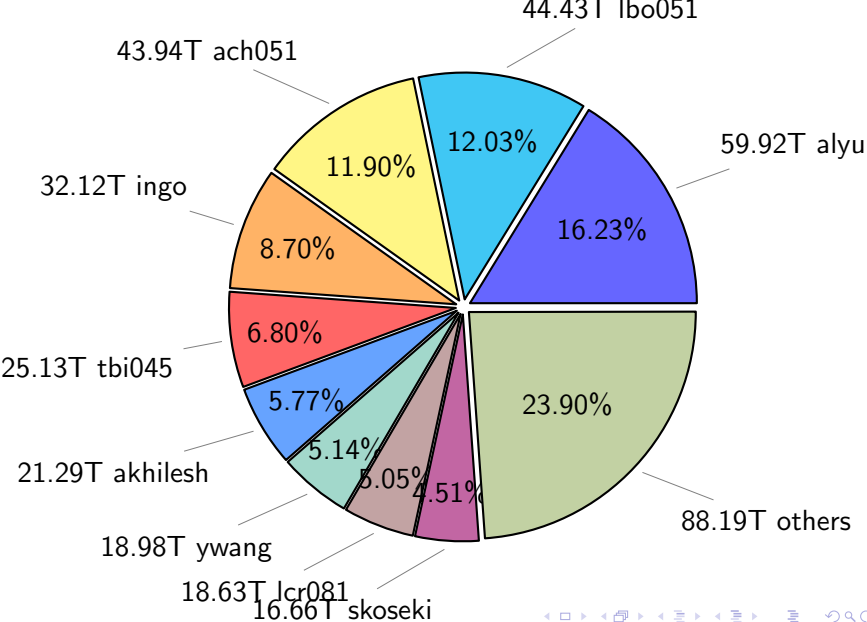

NS9039K (NIRD-LMD) disk usage

September 1, 2024

notes:

- ▶ Excluded directories: all hidden dir (start with .)
- ▶ Compressed file: file name end with "gz", "bz2", "tar", "zip" and NETCDF4 "nc"
- ▶ Restart files: path contains '/rest/'
- ▶ History files: path contains '/hist/'
- ▶ Items <3 % will be count as 'others'.
- ▶ Additional hard links are excluded.
- ▶ Weekly report: disk_ns9039k_YYYYMMDD.pdf
- ▶ Latest report: latest.pdf
- ▶ Ignored directories due to permission denied: filelist_classfy.err.txt
- ▶ Summary table: sizeTable.txt

NS9039K total disk usage

Total size: 1091.74T

NS9039K file types usage

NS9039K history files usage

Total size: 519.51T

NS9039K restart files usage

Total size: 202.94T

NS9039K misc files usage

Total size: 369.29T

NS9039K total compressed

Total size: 1091.74T
560.47T compressed

531.28T uncompressed

NS9039K uncompressed files usage

Total size: 531.28T

NS9039K NorCPM/cases/*

No data

NS9039K shared/*

No data