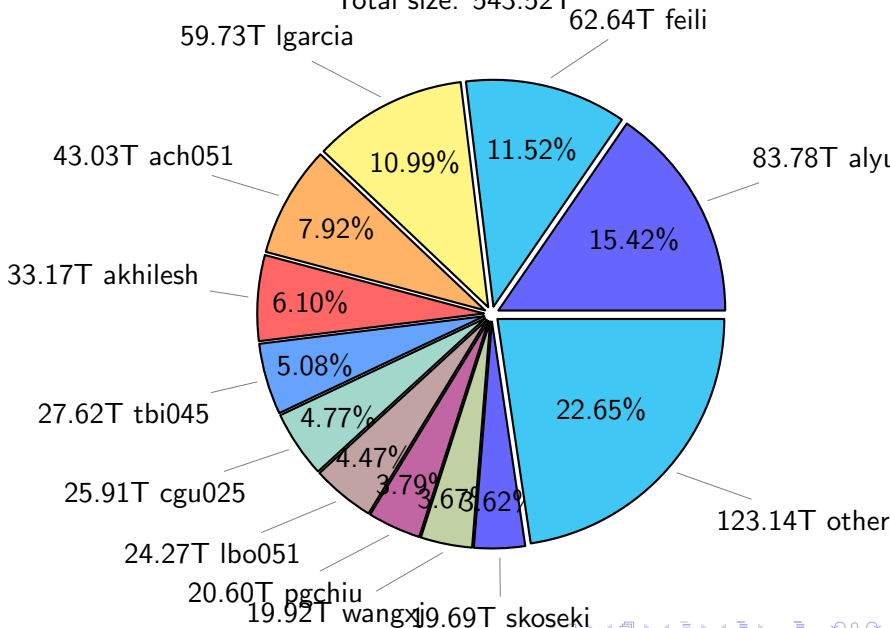

NS9039K total disk usage

NS9039K file types usage

NS9039K history files usage

Total size: 529.70T

NS9039K restart files usage

Total size: 203.54T

NS9039K misc files usage

Total size: 369.15T

25.13T tbi045

6.81%

5.77%

21.29T akhilesh

5.14%

5.05%

18.98T ywang

4.51%

18.63T lcr081

16.66T skoseki

25.16%

92.85T others

NS9039K total compressed

Total size: 1102.39T
558.88T compressed

543.52T uncompressed

NS9039K uncompressed files usage

Total size: 543.52T

NS9039K NorCPM/cases/*

No data

NS9039K shared/*

No data