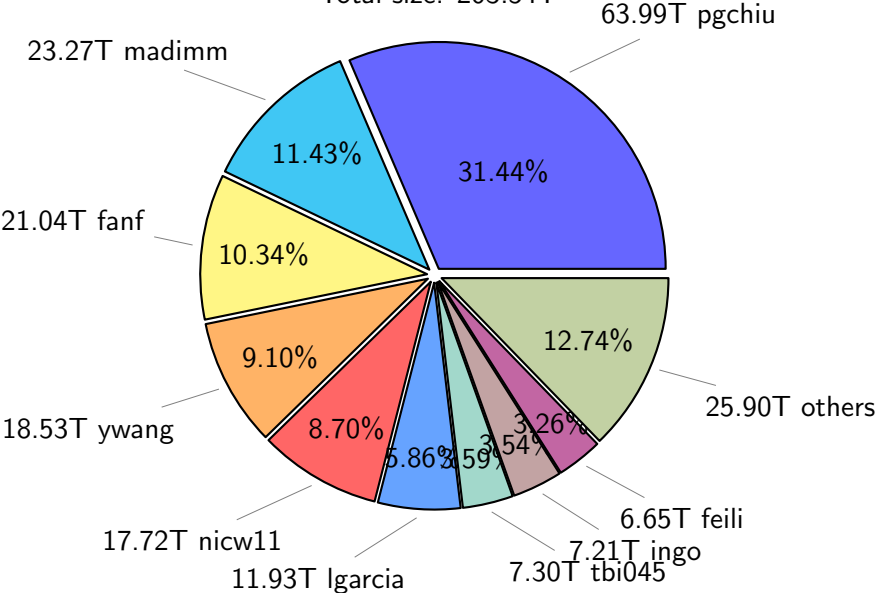

NS9039K total disk usage

NS9039K file types usage

NS9039K history files usage

Total size: 529.70T

NS9039K restart files usage

Total size: 203.54T

NS9039K misc files usage

Total size: 369.15T

44.43T lbo051

43.94T ach051

59.92T alyu

27.31T ingo

11.90%

12.04%

16.23%

7.40%

18.63T lcr081

16.66T skoseki

25.16%

92.85T others

NS9039K total compressed

Total size: 1102.39T
558.88T compressed

543.52T uncompressed

NS9039K uncompressed files usage