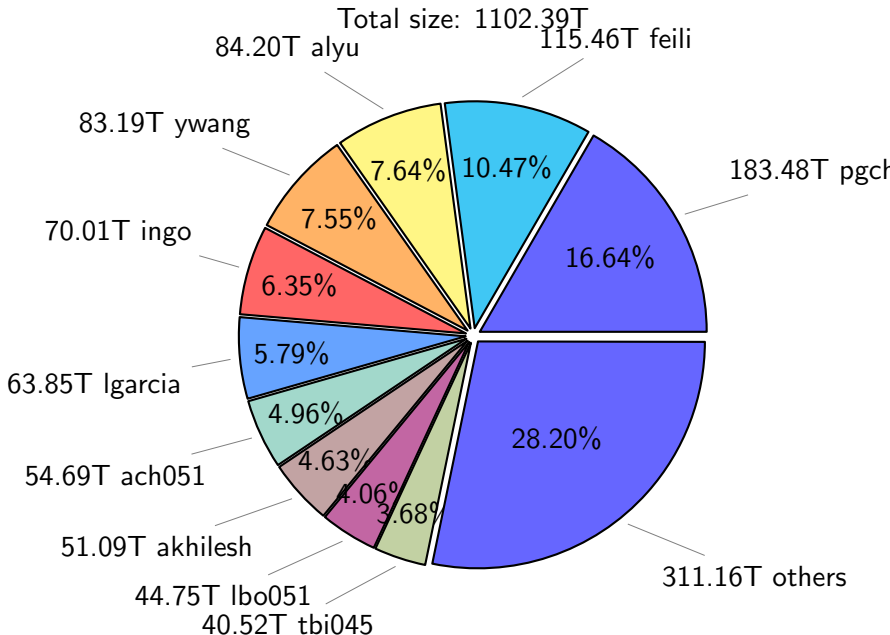

NS9039K (NIRD-LMD) disk usage

August 25, 2024

notes:

- ▶ Excluded directories: all hidden dir (start with .)
- ▶ Compressed file: file name end with "gz", "bz2", "tar", "zip" and NETCDF4 "nc"
- ▶ Restart files: path contains '/rest/'
- ▶ History files: path contains '/hist/'
- ▶ Items <3 % will be count as 'others'.
- ▶ Additional hard links are excluded.
- ▶ Weekly report: disk_ns9039k_YYYYMMDD.pdf
- ▶ Latest report: latest.pdf
- ▶ Ignored directories due to permission denied: filelist_classfy.err.txt
- ▶ Summary table: sizeTable.txt

NS9039K total disk usage

NS9039K file types usage

NS9039K history files usage

Total size: 529.70T

NS9039K restart files usage

Total size: 203.54T

NS9039K misc files usage

Total size: 369.15T

18.63T lcr081

16.66T skoseki

25.16%

92.85T others

NS9039K total compressed

Total size: 1102.39T
558.88T compressed

543.52T uncompressed

NS9039K uncompressed files usage

Total size: 543.52T

NS9039K NorCPM/cases/*

No data

NS9039K shared/*

No data