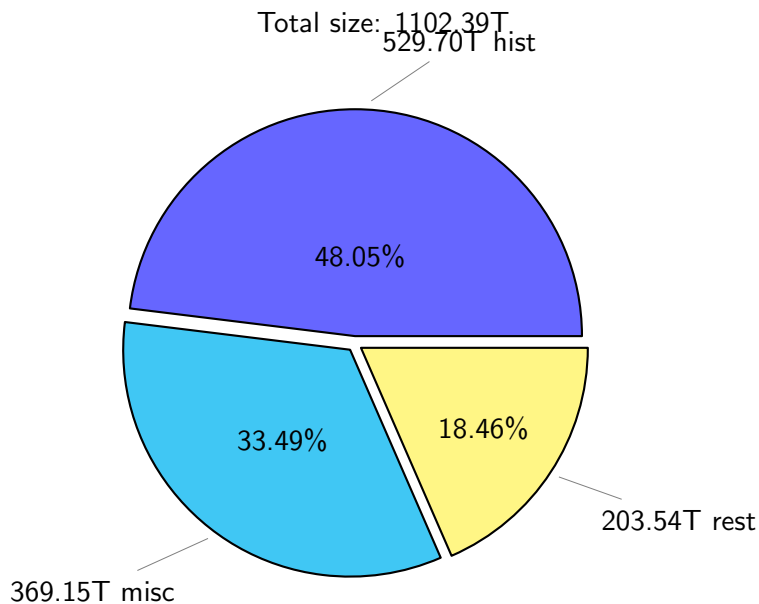

NS9039K (NIRD-LMD) disk usage

August 25, 2024

notes:

- ▶ Excluded directories: all hidden dir (start with .)
- ▶ Compressed file: file name end with "gz", "bz2", "tar", "zip" and NETCDF4 "nc"
- ▶ Restart files: path contains '/rest/'
- ▶ History files: path contains '/hist/'
- ▶ Items <3 % will be count as 'others'.
- ▶ Additional hard links are excluded.
- ▶ Weekly report: disk_ns9039k_YYYYMMDD.pdf
- ▶ Latest report: latest.pdf
- ▶ Ignored directories due to permission denied: filelist_classfy.err.txt
- ▶ Summary table: sizeTable.txt

NS9039K total disk usage

NS9039K file types usage

NS9039K history files usage

Total size: 529.70T

NS9039K restart files usage

Total size: 203.54T

NS9039K misc files usage

Total size: 369.15T

18.63T lcr081

16.66T skoseki

25.16%

92.85T others

NS9039K total compressed

Total size: 1102.39T
558.88T compressed

543.52T uncompressed

NS9039K uncompressed files usage

Total size: 543.52T

NS9039K NorCPM/cases/*

No data

NS9039K shared/*

No data