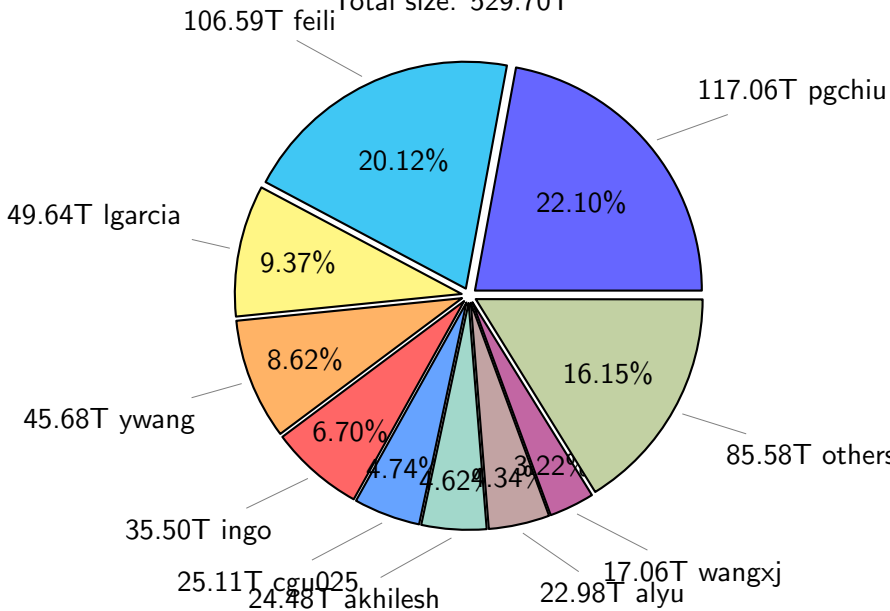

NS9039K total disk usage

NS9039K file types usage

NS9039K history files usage

Total size: 529.70T

NS9039K restart files usage

Total size: 203.54T

NS9039K misc files usage

Total size: 369.15T

44.43T lbo051

43.94T ach051

59.92T alyu

27.31T ingo

11.90%

12.04%

16.23%

7.40%

18.63T lcr081

16.66T skoseki

25.16%

92.85T others

NS9039K total compressed

Total size: 1102.39T
558.88T compressed

543.52T uncompressed

NS9039K uncompressed files usage

Total size: 543.52T

NS9039K NorCPM/cases/*

No data

NS9039K shared/*

No data