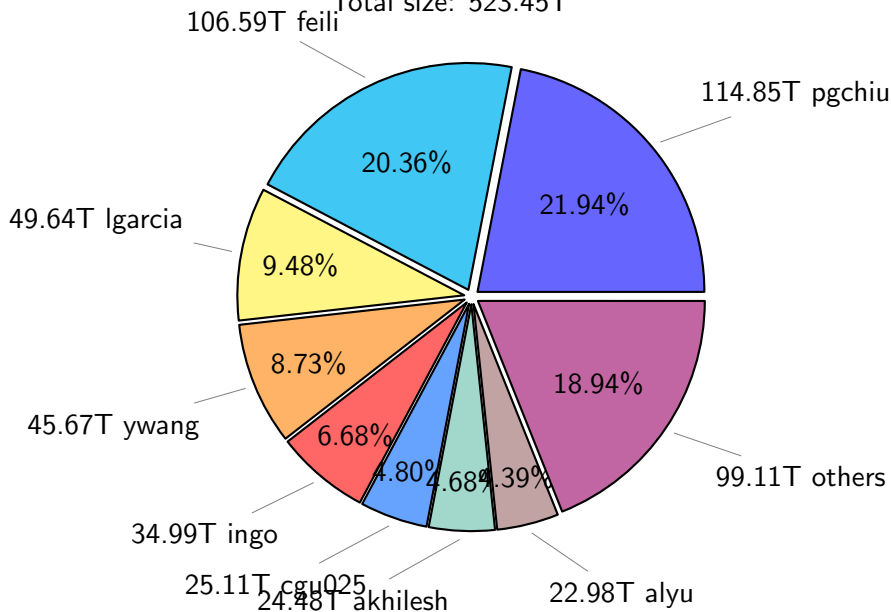

NS9039K total disk usage

NS9039K file types usage

NS9039K history files usage

Total size: 523.45T

NS9039K restart files usage

Total size: 194.75T

NS9039K misc files usage

Total size: 367.68T

NS9039K total compressed

Total size: 1085.88T
554.28T compressed

531.60T uncompressed

NS9039K uncompressed files usage

Total size: 531.60T

NS9039K NorCPM/cases/*

No data

NS9039K shared/*