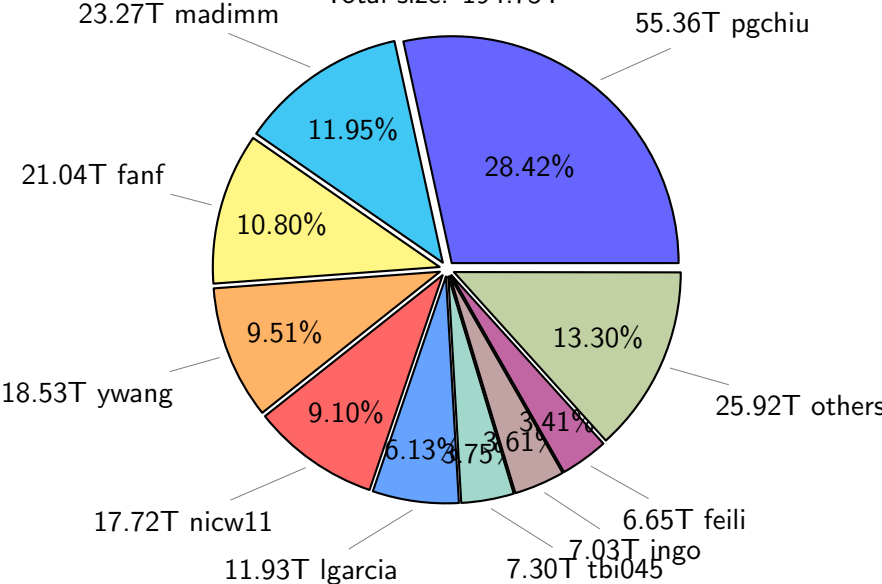

NS9039K total disk usage

NS9039K file types usage

NS9039K history files usage

Total size: 523.45T

NS9039K restart files usage

Total size: 194.75T

NS9039K misc files usage

Total size: 367.68T

NS9039K total compressed

Total size: 1085.88T
554.28T compressed

531.60T uncompressed

NS9039K uncompressed files usage

Total size: 531.60T

NS9039K NorCPM/cases/*

No data

NS9039K shared/*