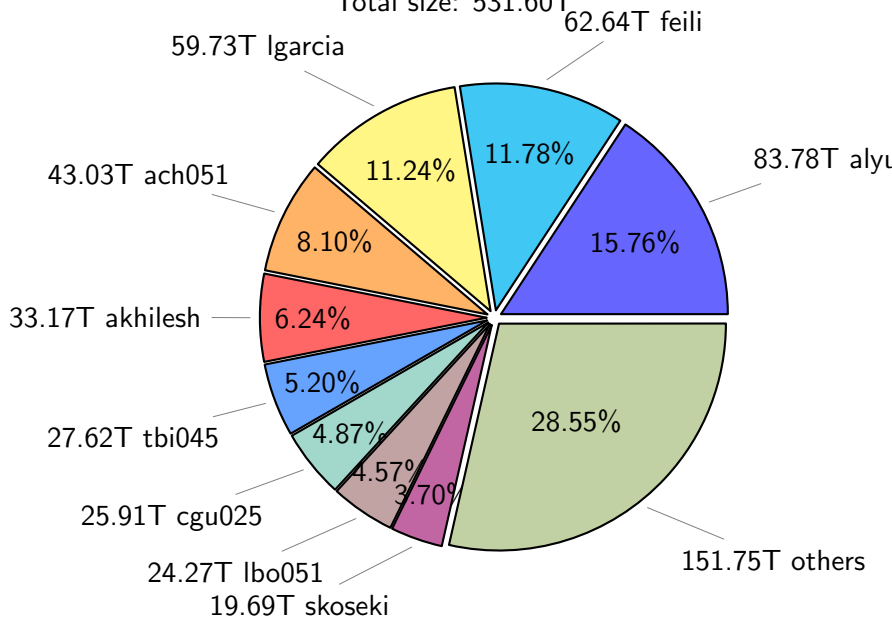

NS9039K total disk usage

NS9039K file types usage

NS9039K history files usage

Total size: 523.45T

NS9039K restart files usage

Total size: 194.75T

NS9039K misc files usage

Total size: 367.68T

NS9039K total compressed

Total size: 1085.88T
554.28T compressed

531.60T uncompressed

NS9039K uncompressed files usage

Total size: 531.60T

NS9039K NorCPM/cases/*

No data

NS9039K shared/*