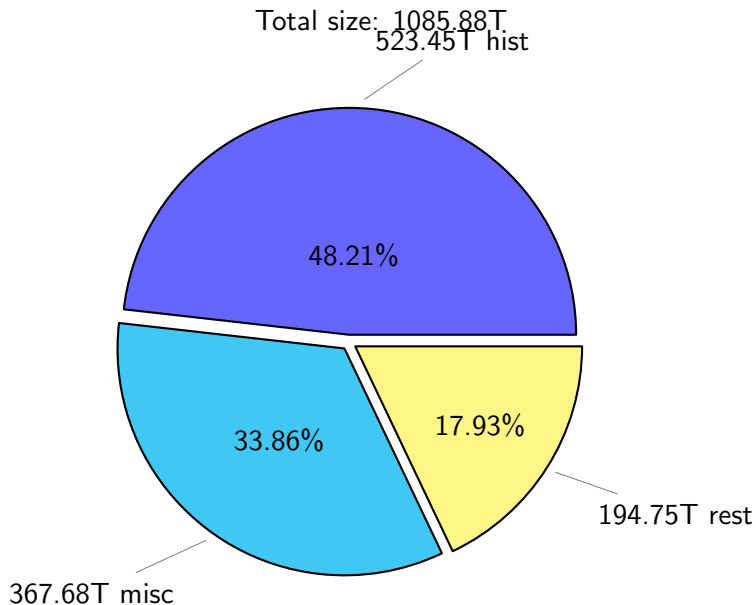

NS9039K (NIRD-LMD) disk usage

August 18, 2024

notes:

- ▶ Excluded directories: all hidden dir (start with .)
- ▶ Compressed file: file name end with "gz", "bz2", "tar", "zip" and NETCDF4 "nc"
- ▶ Restart files: path contains '/rest/'
- ▶ History files: path contains '/hist/'
- ▶ Items <3 % will be count as 'others'.
- ▶ Additional hard links are excluded.
- ▶ Weekly report: disk_ns9039k_YYYYMMDD.pdf
- ▶ Latest report: latest.pdf
- ▶ Ignored directories due to permission denied: filelist_classfy.err.txt
- ▶ Summary table: sizeTable.txt

NS9039K total disk usage

NS9039K file types usage

NS9039K history files usage

Total size: 523.45T

NS9039K restart files usage

Total size: 194.75T

NS9039K misc files usage

Total size: 367.68T

NS9039K total compressed

Total size: 1085.88T
554.28T compressed

531.60T uncompressed

NS9039K uncompressed files usage

Total size: 531.60T

NS9039K NorCPM/cases/*

No data

NS9039K shared/*