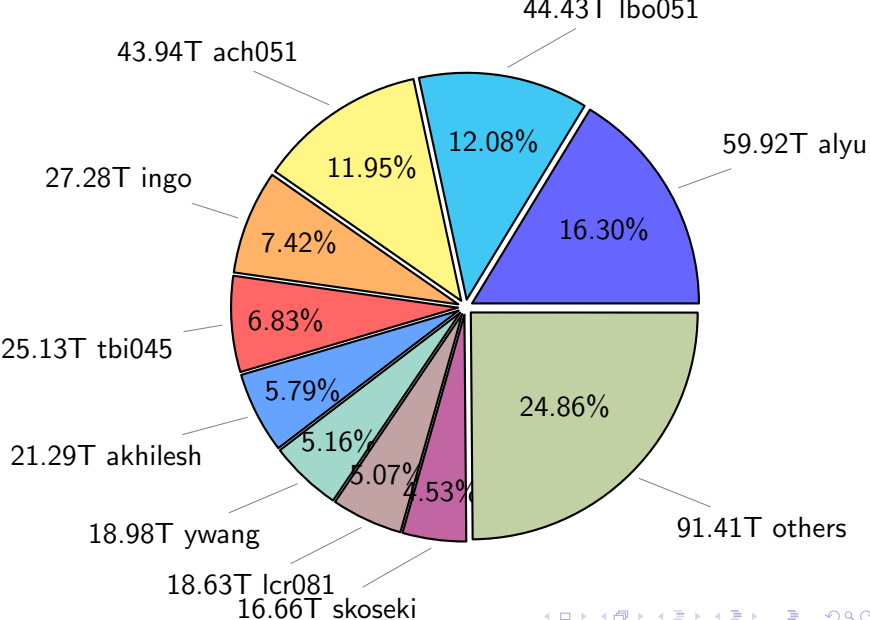

NS9039K (NIRD-LMD) disk usage

August 18, 2024

notes:

- ▶ Excluded directories: all hidden dir (start with .)
- ▶ Compressed file: file name end with "gz", "bz2", "tar", "zip" and NETCDF4 "nc"
- ▶ Restart files: path contains '/rest/'
- ▶ History files: path contains '/hist/'
- ▶ Items <3 % will be count as 'others'.
- ▶ Additional hard links are excluded.
- ▶ Weekly report: disk_ns9039k_YYYYMMDD.pdf
- ▶ Latest report: latest.pdf
- ▶ Ignored directories due to permission denied: filelist_classfy.err.txt
- ▶ Summary table: sizeTable.txt

NS9039K total disk usage

NS9039K file types usage

NS9039K history files usage

Total size: 523.45T

NS9039K restart files usage

Total size: 194.75T

NS9039K misc files usage

Total size: 367.68T

NS9039K total compressed

Total size: 1085.88T
554.28T compressed

531.60T uncompressed

NS9039K uncompressed files usage

Total size: 531.60T

NS9039K NorCPM/cases/*

No data

NS9039K shared/*