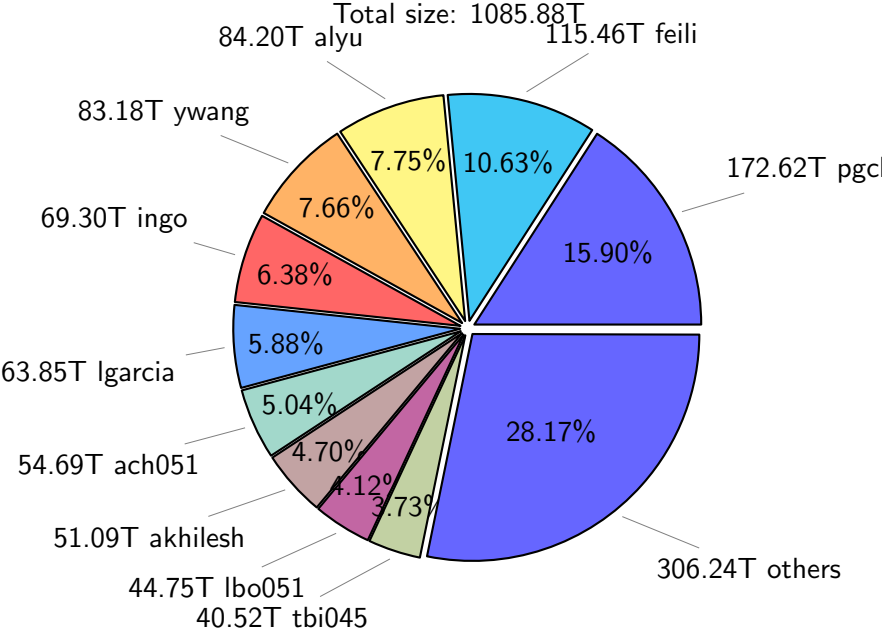

NS9039K (NIRD-LMD) disk usage

August 18, 2024

notes:

- ▶ Excluded directories: all hidden dir (start with .)
- ▶ Compressed file: file name end with "gz", "bz2", "tar", "zip" and NETCDF4 "nc"
- ▶ Restart files: path contains '/rest/'
- ▶ History files: path contains '/hist/'
- ▶ Items <3 % will be count as 'others'.
- ▶ Additional hard links are excluded.
- ▶ Weekly report: disk_ns9039k_YYYYMMDD.pdf
- ▶ Latest report: latest.pdf
- ▶ Ignored directories due to permission denied: filelist_classfy.err.txt
- ▶ Summary table: sizeTable.txt

NS9039K total disk usage

NS9039K file types usage

NS9039K history files usage

Total size: 523.45T

NS9039K restart files usage

Total size: 194.75T

NS9039K misc files usage

Total size: 367.68T

NS9039K total compressed

Total size: 1085.88T
554.28T compressed

531.60T uncompressed

NS9039K uncompressed files usage

Total size: 531.60T

NS9039K NorCPM/cases/*

No data

NS9039K shared/*