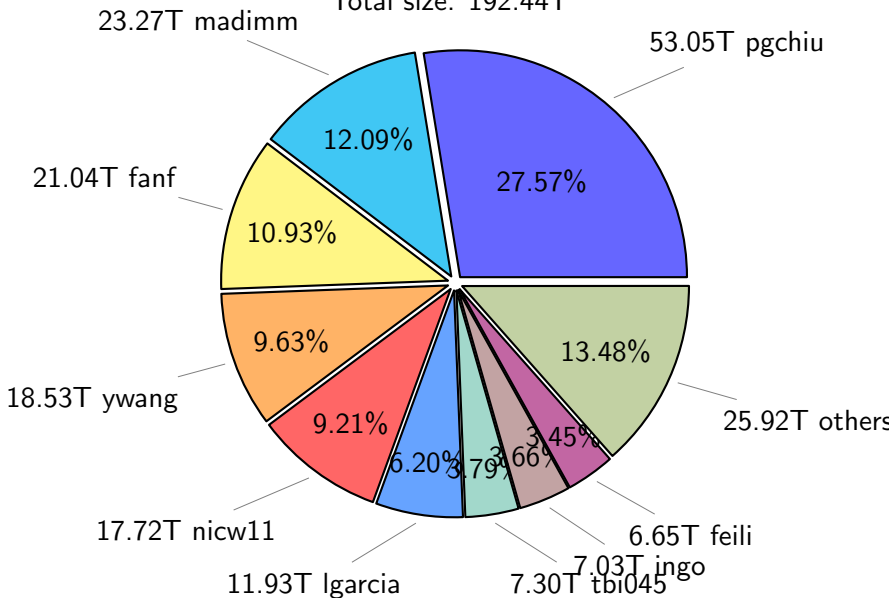

NS9039K total disk usage

NS9039K file types usage

NS9039K history files usage

Total size: 522.35T

NS9039K restart files usage

Total size: 192.44T

NS9039K misc files usage

Total size: 367.19T

NS9039K total compressed

Total size: 1081.99T
553.12T compressed

528.87T uncompressed

NS9039K uncompressed files usage

Total size: 528.87T

NS9039K NorCPM/cases/*

No data

NS9039K shared/*