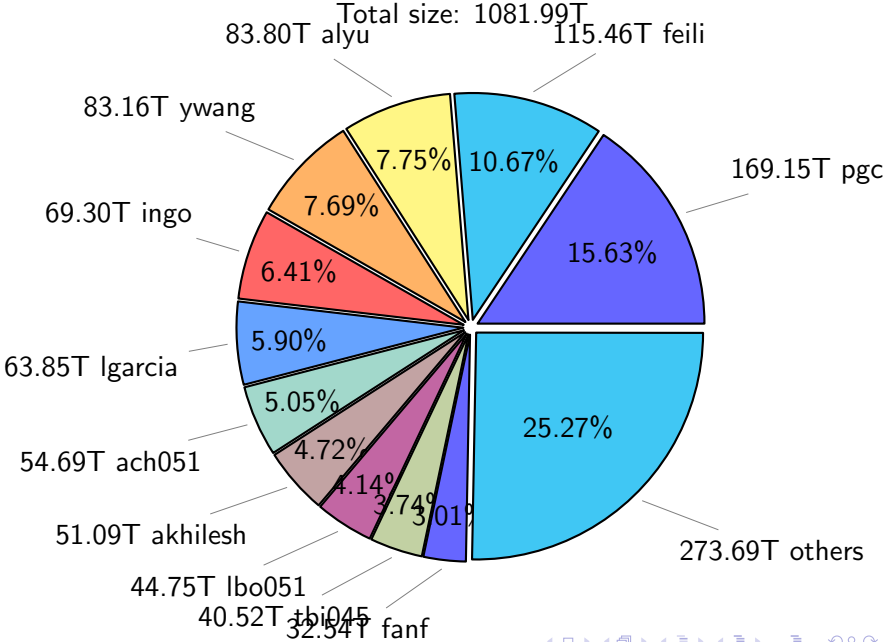

NS9039K (NIRD-LMD) disk usage

August 4, 2024

notes:

- ▶ Excluded directories: all hidden dir (start with .)
- ▶ Compressed file: file name end with "gz", "bz2", "tar", "zip" and NETCDF4 "nc"
- ▶ Restart files: path contains '/rest/'
- ▶ History files: path contains '/hist/'
- ▶ Items <3 % will be count as 'others'.
- ▶ Additional hard links are excluded.
- ▶ Weekly report: disk_ns9039k_YYYYMMDD.pdf
- ▶ Latest report: latest.pdf
- ▶ Ignored directories due to permission denied: filelist_classfy.err.txt
- ▶ Summary table: sizeTable.txt

NS9039K total disk usage

NS9039K file types usage

NS9039K history files usage

Total size: 522.35T

NS9039K restart files usage

Total size: 192.44T

NS9039K misc files usage

Total size: 367.19T

NS9039K total compressed

Total size: 1081.99T
553.12T compressed

528.87T uncompressed

NS9039K uncompressed files usage

Total size: 528.87T

NS9039K NorCPM/cases/*

No data

NS9039K shared/*