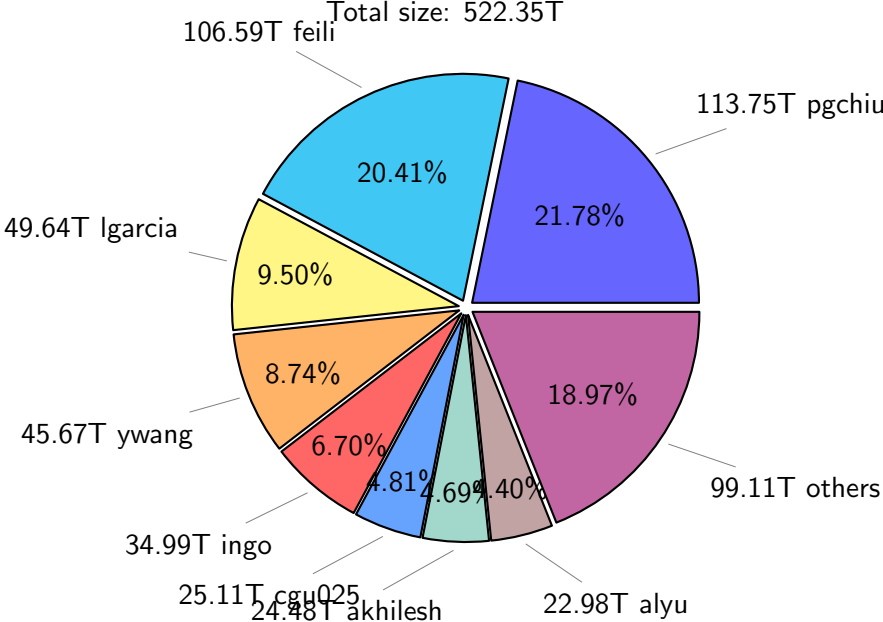

NS9039K total disk usage

NS9039K file types usage

NS9039K history files usage

Total size: 522.35T

NS9039K restart files usage

Total size: 192.44T

NS9039K misc files usage

Total size: 367.19T

NS9039K total compressed

Total size: 1081.99T
553.12T compressed

528.87T uncompressed

NS9039K uncompressed files usage

Total size: 528.87T

NS9039K NorCPM/cases/*

No data

NS9039K shared/*