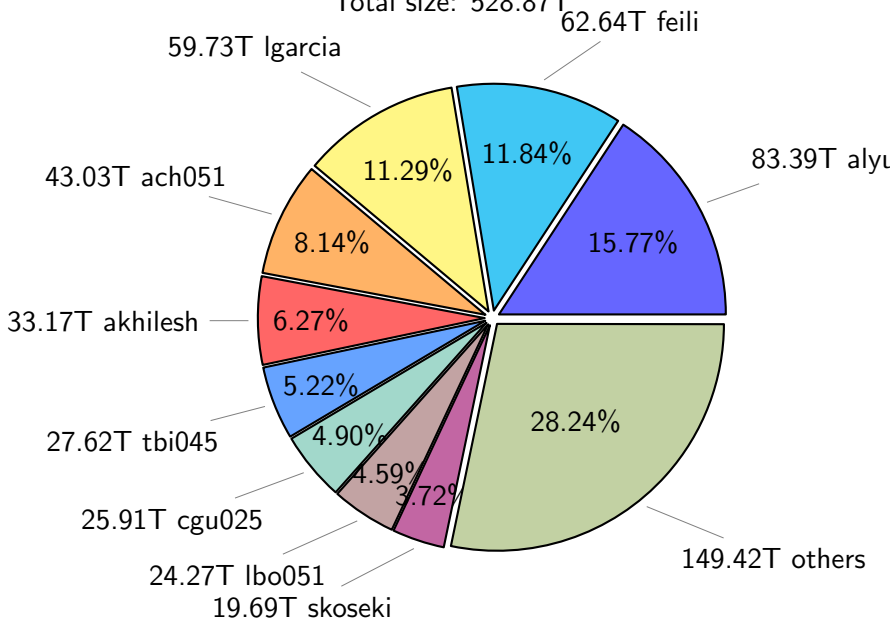

NS9039K total disk usage

NS9039K file types usage

NS9039K history files usage

Total size: 522.35T

NS9039K restart files usage

Total size: 192.44T

NS9039K misc files usage

Total size: 367.19T

NS9039K total compressed

Total size: 1081.99T
553.12T compressed

528.87T uncompressed

NS9039K uncompressed files usage

Total size: 528.87T

NS9039K NorCPM/cases/*

No data

NS9039K shared/*