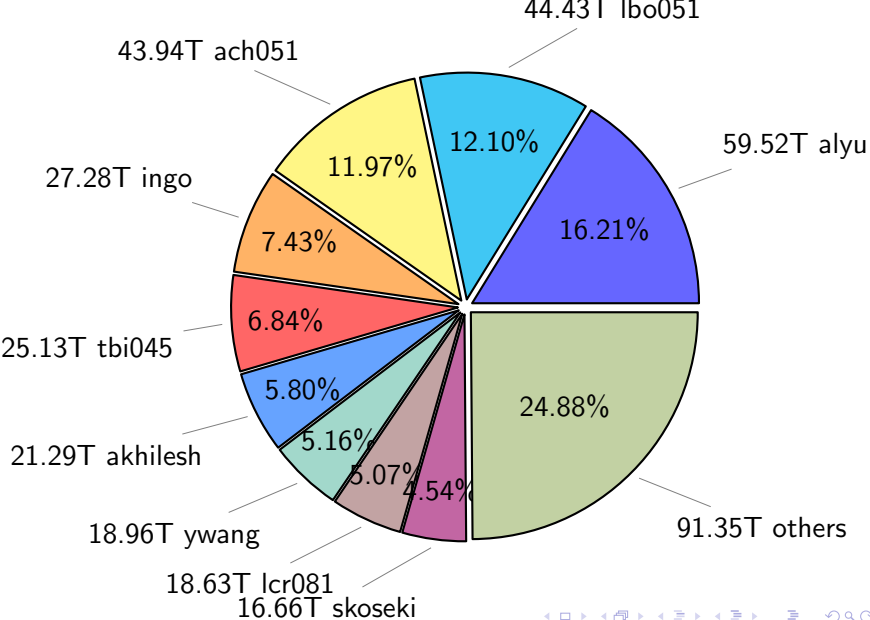

NS9039K total disk usage

NS9039K file types usage

NS9039K history files usage

Total size: 522.35T

NS9039K restart files usage

Total size: 192.44T

NS9039K misc files usage

Total size: 367.19T

NS9039K total compressed

Total size: 1081.99T
553.12T compressed

528.87T uncompressed

NS9039K uncompressed files usage

Total size: 528.87T

NS9039K NorCPM/cases/*

No data

NS9039K shared/*