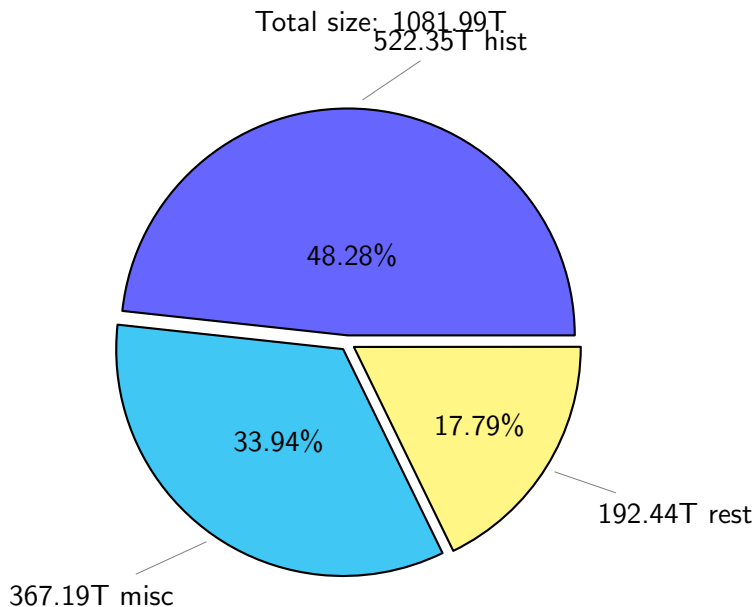

NS9039K (NIRD-LMD) disk usage

August 4, 2024

notes:

- ▶ Excluded directories: all hidden dir (start with .)
- ▶ Compressed file: file name end with "gz", "bz2", "tar", "zip" and NETCDF4 "nc"
- ▶ Restart files: path contains '/rest/'
- ▶ History files: path contains '/hist/'
- ▶ Items <3 % will be count as 'others'.
- ▶ Additional hard links are excluded.
- ▶ Weekly report: disk_ns9039k_YYYYMMDD.pdf
- ▶ Latest report: latest.pdf
- ▶ Ignored directories due to permission denied: filelist_classfy.err.txt
- ▶ Summary table: sizeTable.txt

NS9039K total disk usage

NS9039K file types usage

NS9039K history files usage

Total size: 522.35T

NS9039K restart files usage

Total size: 192.44T

NS9039K misc files usage

Total size: 367.19T

NS9039K total compressed

Total size: 1081.99T
553.12T compressed

528.87T uncompressed

NS9039K uncompressed files usage

Total size: 528.87T

NS9039K NorCPM/cases/*

No data

NS9039K shared/*