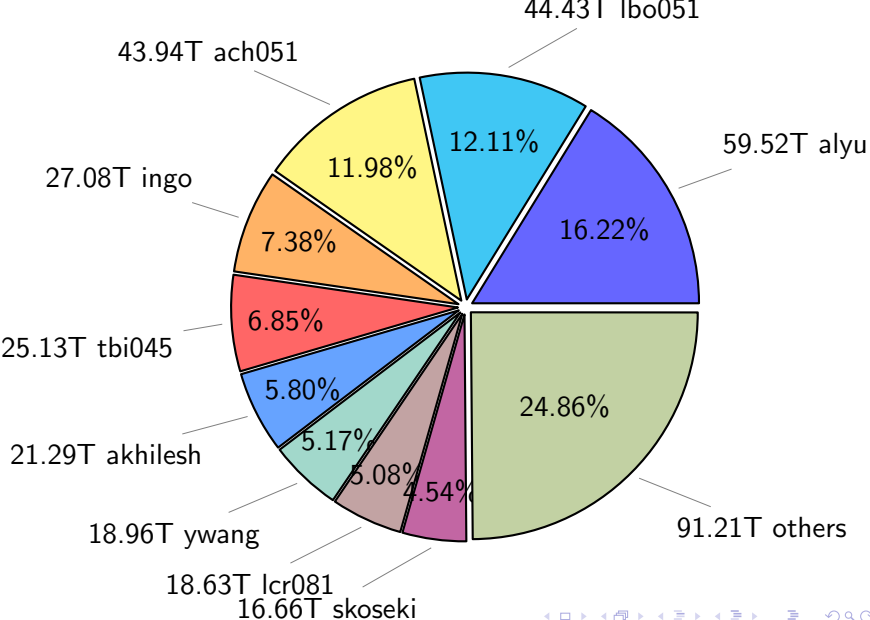

NS9039K (NIRD-LMD) disk usage

July 28, 2024

notes:

- ▶ Excluded directories: all hidden dir (start with .)
- ▶ Compressed file: file name end with "gz", "bz2", "tar", "zip" and NETCDF4 "nc"
- ▶ Restart files: path contains '/rest/'
- ▶ History files: path contains '/hist/'
- ▶ Items <3 % will be count as 'others'.
- ▶ Additional hard links are excluded.
- ▶ Weekly report: disk_ns9039k_YYYYMMDD.pdf
- ▶ Latest report: latest.pdf
- ▶ Ignored directories due to permission denied: filelist_classfy.err.txt
- ▶ Summary table: sizeTable.txt

NS9039K total disk usage

NS9039K file types usage

NS9039K history files usage

Total size: 522.44T

NS9039K restart files usage

Total size: 192.45T

NS9039K misc files usage

Total size: 366.87T

NS9039K total compressed

Total size: 1081.75T
551.94T compressed

529.81T uncompressed

NS9039K uncompressed files usage

Total size: 529.81T

NS9039K NorCPM/cases/*

No data

NS9039K shared/*