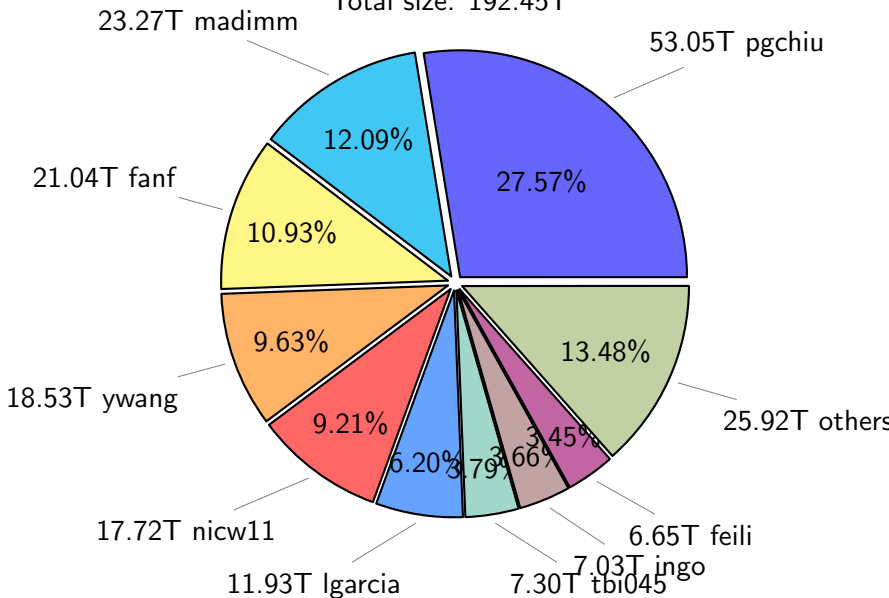

NS9039K total disk usage

NS9039K file types usage

NS9039K history files usage

Total size: 522.44T

NS9039K restart files usage

Total size: 192.45T

NS9039K misc files usage

Total size: 366.87T

NS9039K total compressed

Total size: 1081.75T
551.94T compressed

529.81T uncompressed

NS9039K uncompressed files usage

Total size: 529.81T

NS9039K NorCPM/cases/*

No data

NS9039K shared/*