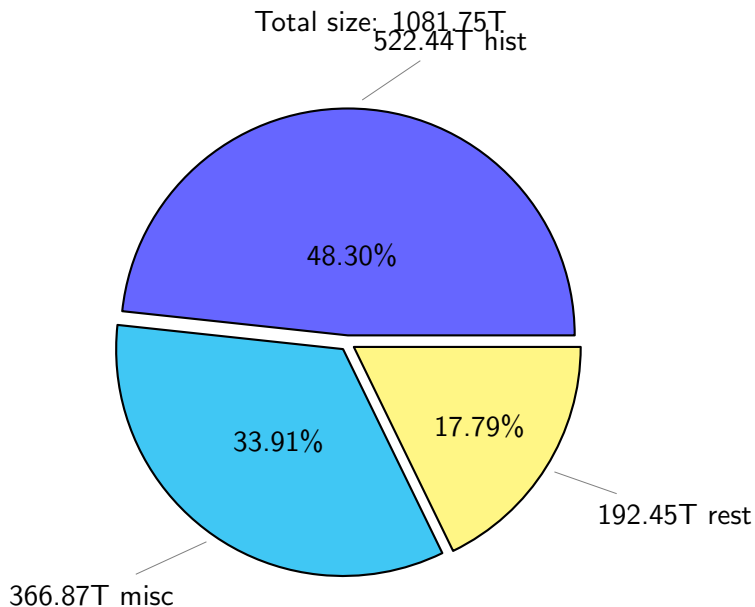

NS9039K (NIRD-LMD) disk usage

July 28, 2024

notes:

- ▶ Excluded directories: all hidden dir (start with .)
- ▶ Compressed file: file name end with "gz", "bz2", "tar", "zip" and NETCDF4 "nc"
- ▶ Restart files: path contains '/rest/'
- ▶ History files: path contains '/hist/'
- ▶ Items <3 % will be count as 'others'.
- ▶ Additional hard links are excluded.
- ▶ Weekly report: disk_ns9039k_YYYYMMDD.pdf
- ▶ Latest report: latest.pdf
- ▶ Ignored directories due to permission denied: filelist_classfy.err.txt
- ▶ Summary table: sizeTable.txt

NS9039K total disk usage

NS9039K file types usage

NS9039K history files usage

Total size: 522.44T

NS9039K restart files usage

Total size: 192.45T

NS9039K misc files usage

Total size: 366.87T

NS9039K total compressed

Total size: 1081.75T
551.94T compressed

529.81T uncompressed

NS9039K uncompressed files usage

Total size: 529.81T

NS9039K NorCPM/cases/*

No data

NS9039K shared/*