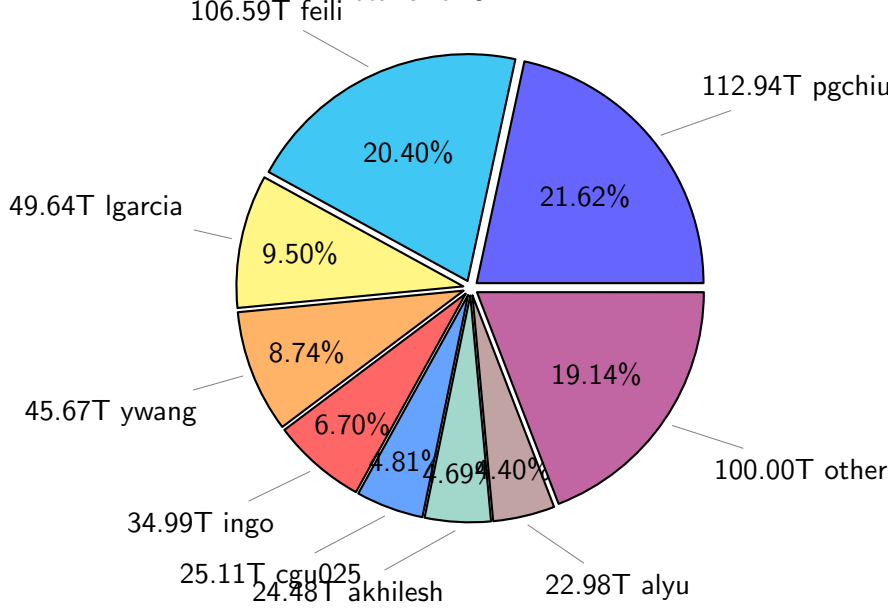

NS9039K total disk usage

NS9039K file types usage

NS9039K history files usage

Total size: 522.44T

NS9039K restart files usage

Total size: 192.45T

NS9039K misc files usage

Total size: 366.87T

NS9039K total compressed

Total size: 1081.75T
551.94T compressed

529.81T uncompressed

NS9039K uncompressed files usage

Total size: 529.81T

NS9039K NorCPM/cases/*

No data

NS9039K shared/*