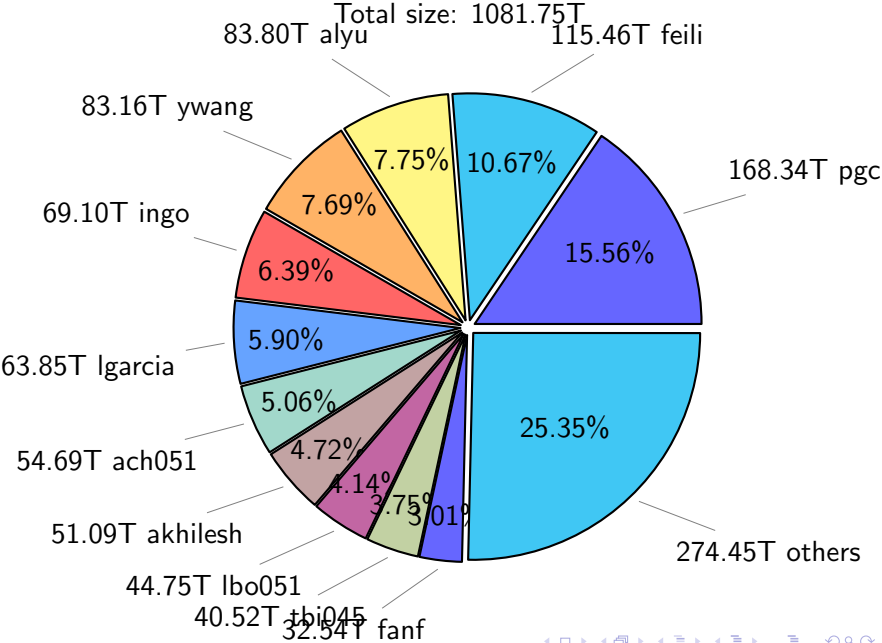

NS9039K (NIRD-LMD) disk usage

July 28, 2024

notes:

- ▶ Excluded directories: all hidden dir (start with .)
- ▶ Compressed file: file name end with "gz", "bz2", "tar", "zip" and NETCDF4 "nc"
- ▶ Restart files: path contains '/rest/'
- ▶ History files: path contains '/hist/'
- ▶ Items <3 % will be count as 'others'.
- ▶ Additional hard links are excluded.
- ▶ Weekly report: disk_ns9039k_YYYYMMDD.pdf
- ▶ Latest report: latest.pdf
- ▶ Ignored directories due to permission denied: filelist_classfy.err.txt
- ▶ Summary table: sizeTable.txt

NS9039K total disk usage

NS9039K file types usage

NS9039K history files usage

Total size: 522.44T

NS9039K restart files usage

Total size: 192.45T

NS9039K misc files usage

Total size: 366.87T

NS9039K total compressed

Total size: 1081.75T
551.94T compressed

529.81T uncompressed

NS9039K uncompressed files usage

Total size: 529.81T

NS9039K NorCPM/cases/*

No data

NS9039K shared/*