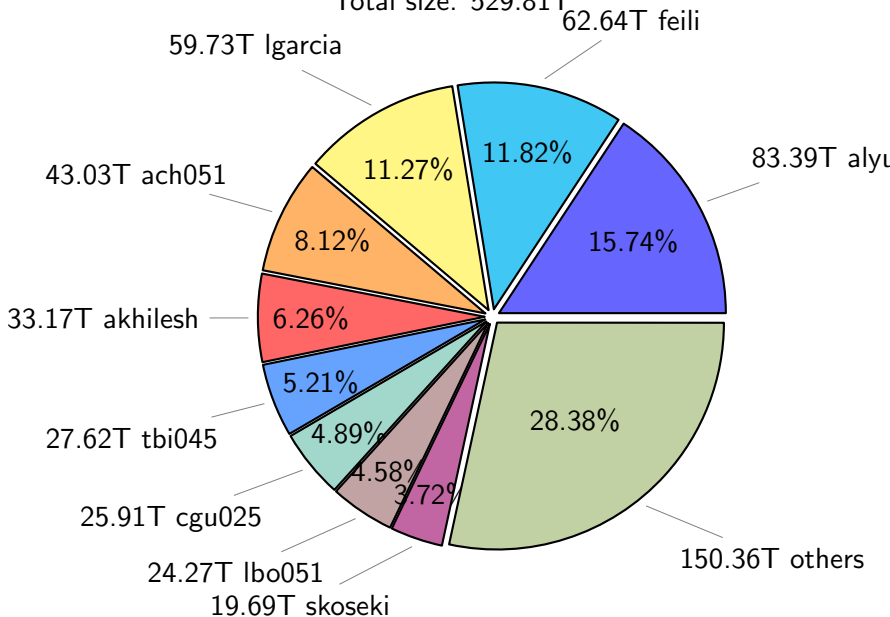

NS9039K total disk usage

NS9039K file types usage

NS9039K history files usage

Total size: 522.44T

NS9039K restart files usage

Total size: 192.45T

NS9039K misc files usage

Total size: 366.87T

NS9039K total compressed

Total size: 1081.75T
551.94T compressed

529.81T uncompressed

NS9039K uncompressed files usage

Total size: 529.81T

NS9039K NorCPM/cases/*

No data

NS9039K shared/*