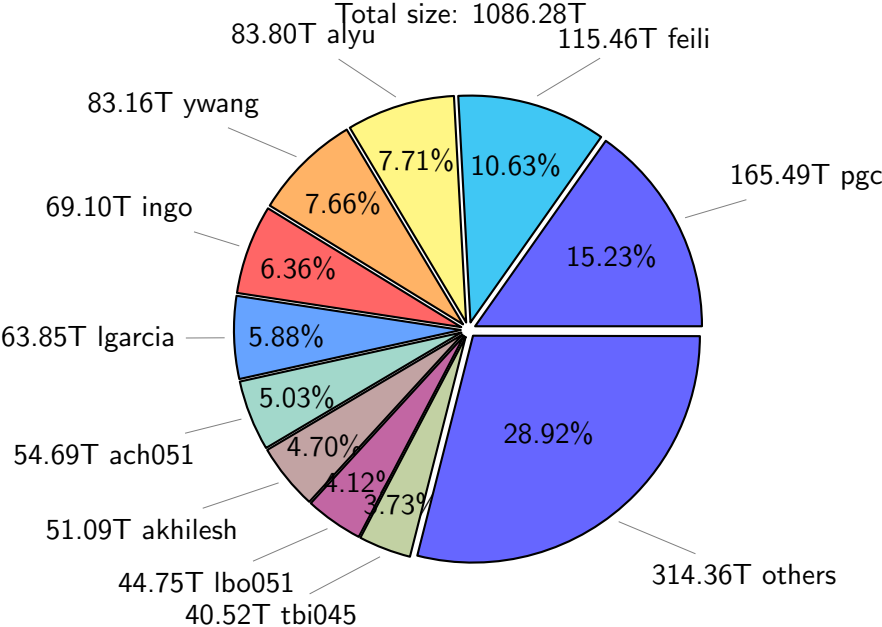

# NS9039K (NIRD-LMD) disk usage

July 21, 2024

notes:

- ▶ Excluded directories: all hidden dir (start with .)
- ▶ Compressed file: file name end with "gz", "bz2", "tar", "zip" and NETCDF4 "nc"
- ▶ Restart files: path contains '/rest/'
- ▶ History files: path contains '/hist/'
- ▶ Items <3 % will be count as 'others'.
- ▶ Additional hard links are excluded.
- ▶ Weekly report: disk\_ns9039k\_YYYYMMDD.pdf
- ▶ Latest report: latest.pdf
- ▶ Ignored directories due to permission denied: filelist\_classfy.err.txt
- ▶ Summary table: sizeTable.txt

# NS9039K total disk usage

# NS9039K history files usage

Total size: 527.15T

# NS9039K misc files usage

Total size: 366.84T