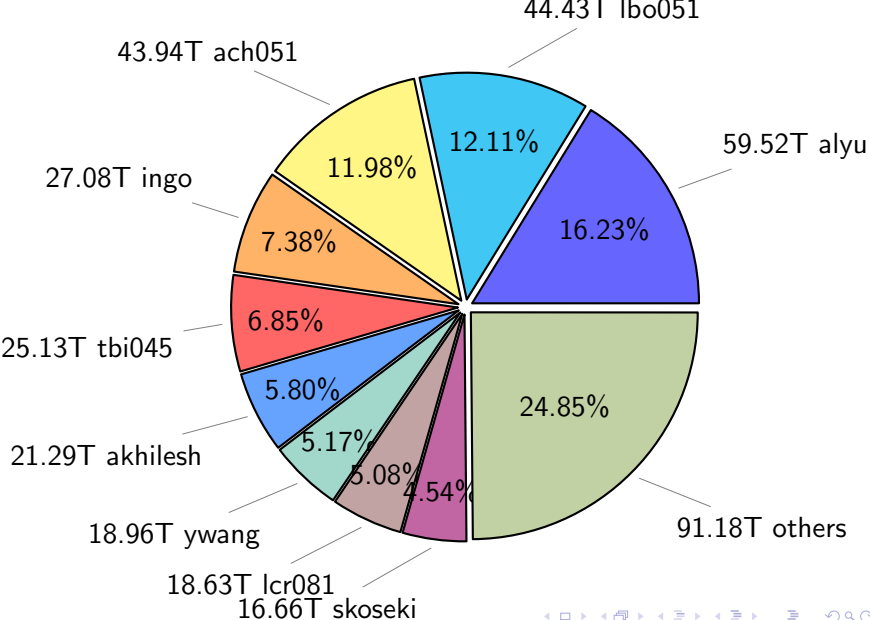

# NS9039K history files usage

Total size: 527.15T

# NS9039K restart files usage

Total size: 192.28T

# NS9039K misc files usage

Total size: 366.84T