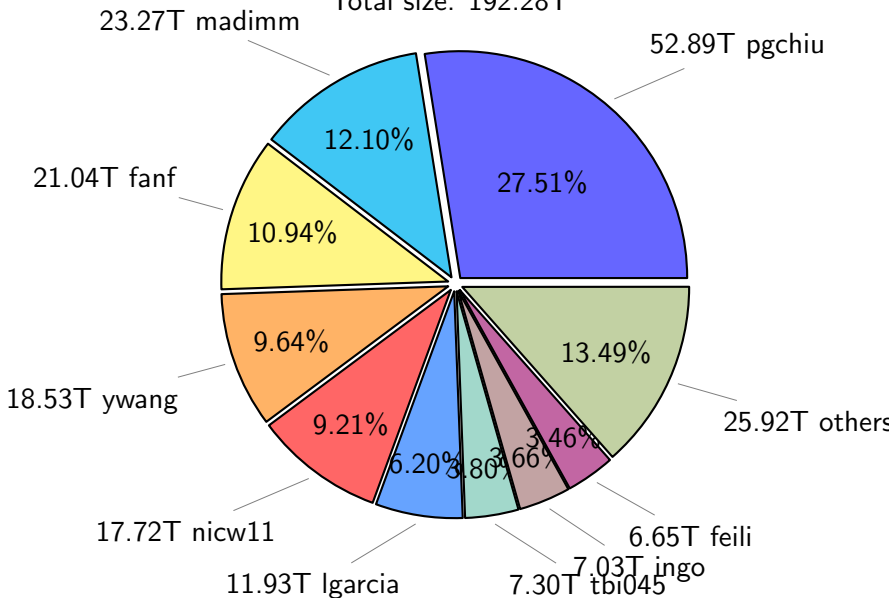

# NS9039K total disk usage

# NS9039K file types usage

# NS9039K history files usage

Total size: 527.15T

# NS9039K restart files usage

Total size: 192.28T