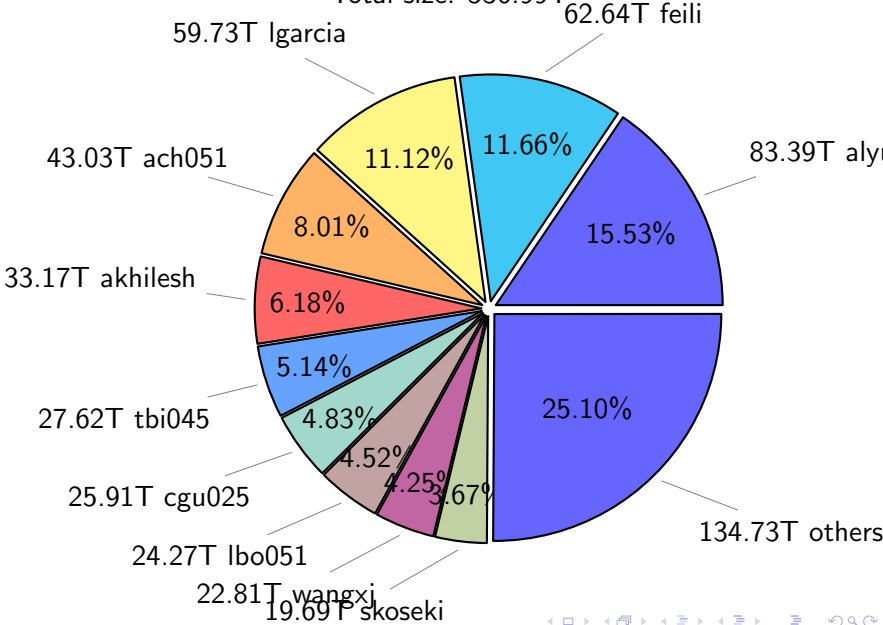

# NS9039K history files usage

Total size: 527.15T

# NS9039K misc files usage

Total size: 366.84T

# NS9039K total compressed

Total size: 1086.28T  
549.29T compressed

536.99T uncompressed

# NS9039K uncompressed files usage

Total size: 536.99T

NS9039K NorCPM/cases/\*

No data

NS9039K shared/\*

No data