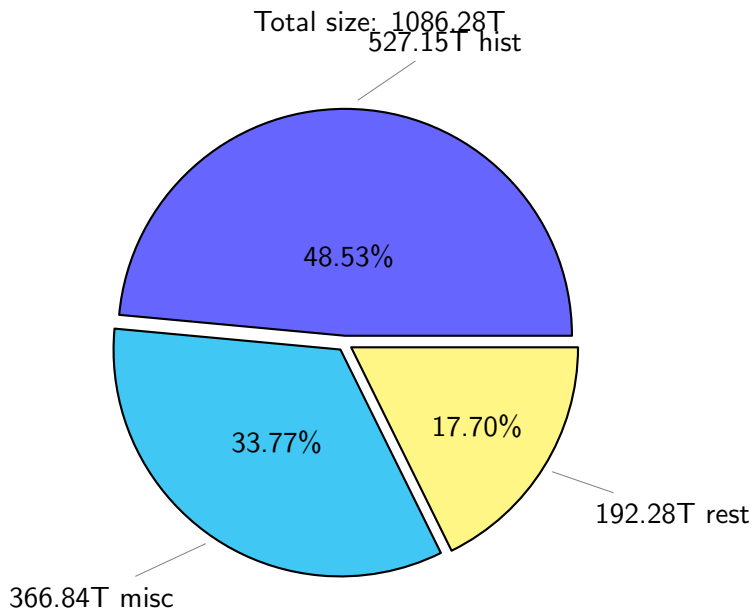

# NS9039K total disk usage

# NS9039K history files usage

Total size: 527.15T

# NS9039K misc files usage

Total size: 366.84T

# NS9039K uncompressed files usage

Total size: 536.99T

NS9039K NorCPM/cases/\*

No data

NS9039K shared/\*

No data