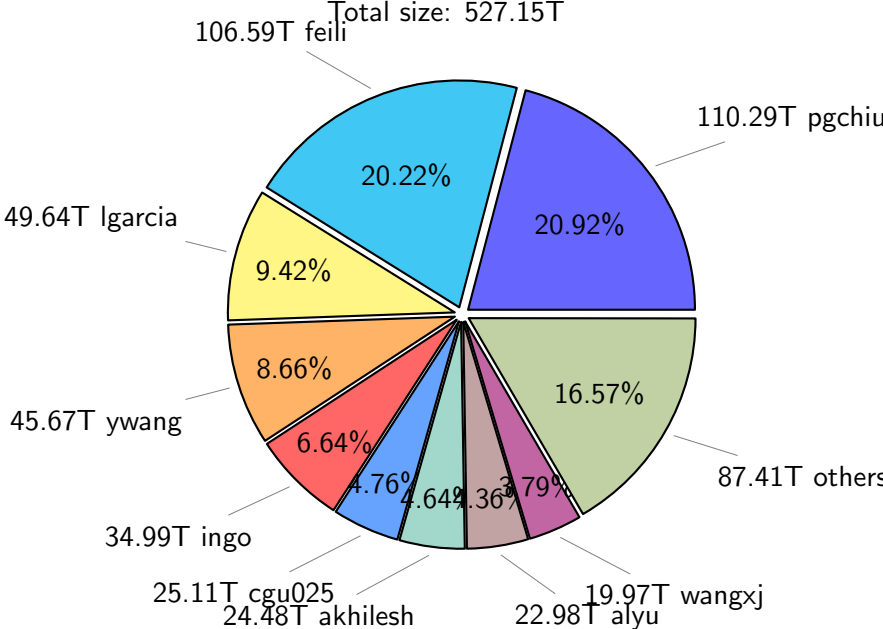

# NS9039K total disk usage

# NS9039K history files usage

Total size: 527.15T

# NS9039K misc files usage

Total size: 366.84T

# NS9039K uncompressed files usage

Total size: 536.99T

NS9039K NorCPM/cases/\*

No data

NS9039K shared/\*

No data