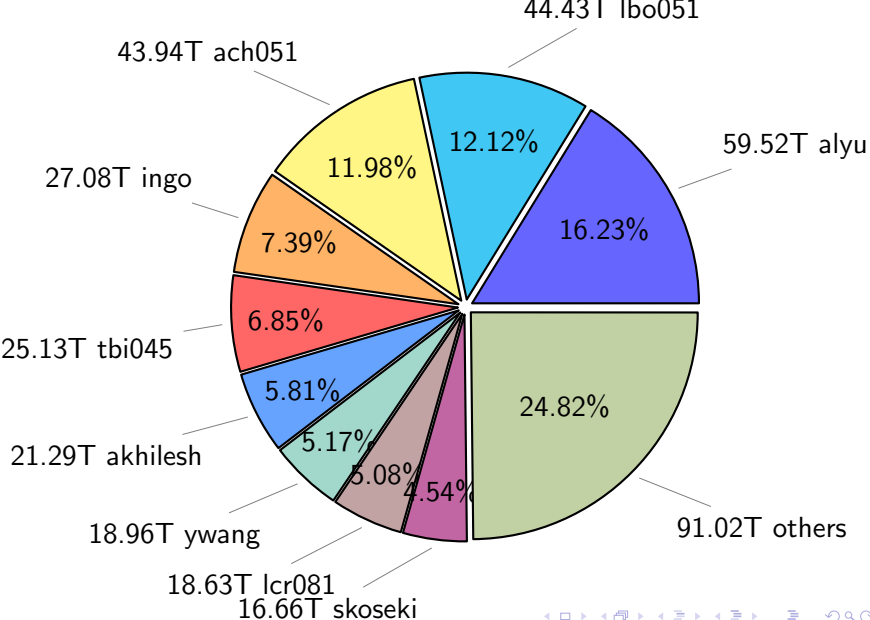

# NS9039K history files usage

Total size: 534.80T

# NS9039K restart files usage

Total size: 194.44T

# NS9039K misc files usage

Total size: 366.69T