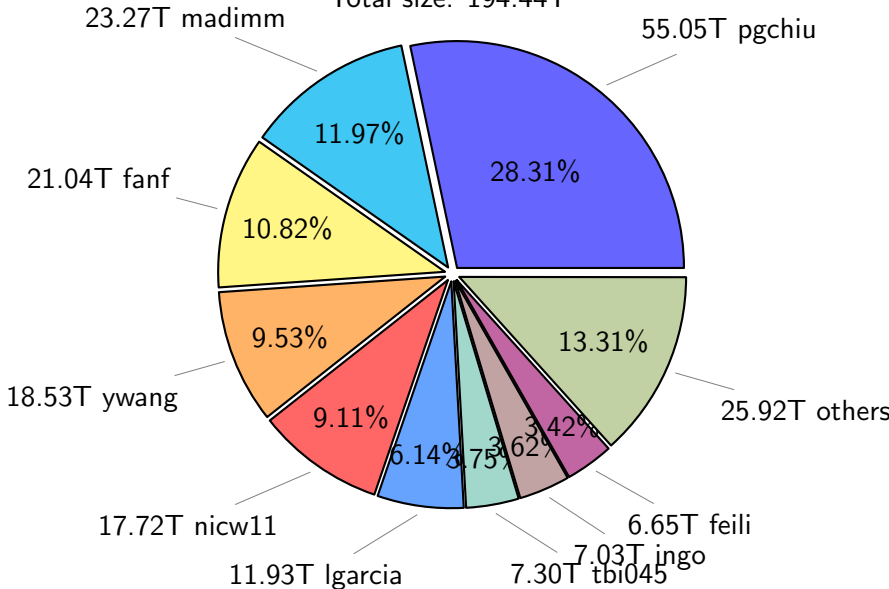

# NS9039K total disk usage

# NS9039K file types usage

# NS9039K history files usage

Total size: 534.80T

# NS9039K restart files usage

Total size: 194.44T