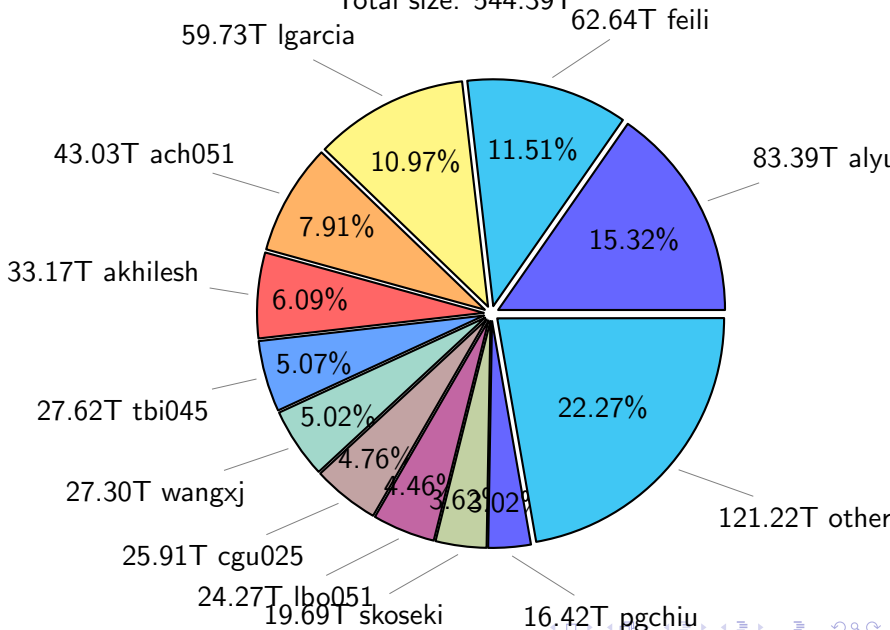

# NS9039K history files usage

Total size: 534.80T

# NS9039K misc files usage

Total size: 366.69T

# NS9039K total compressed

Total size: 1095.92T  
551.53T compressed

544.39T uncompressed

# NS9039K uncompressed files usage

Total size: 544.39T

NS9039K NorCPM/cases/\*

No data

NS9039K shared/\*

No data