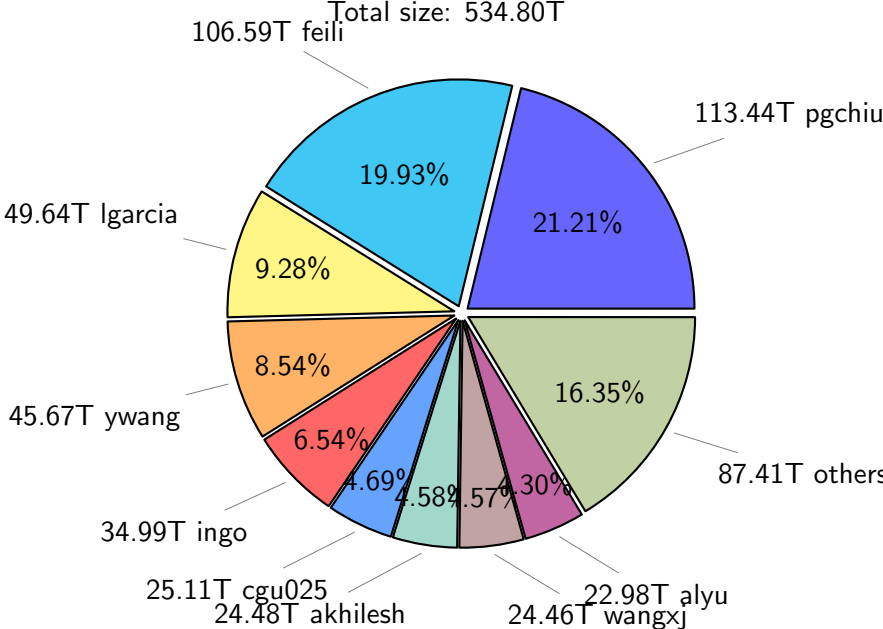

# NS9039K total disk usage

# NS9039K file types usage

# NS9039K history files usage

Total size: 534.80T

# NS9039K misc files usage

Total size: 366.69T