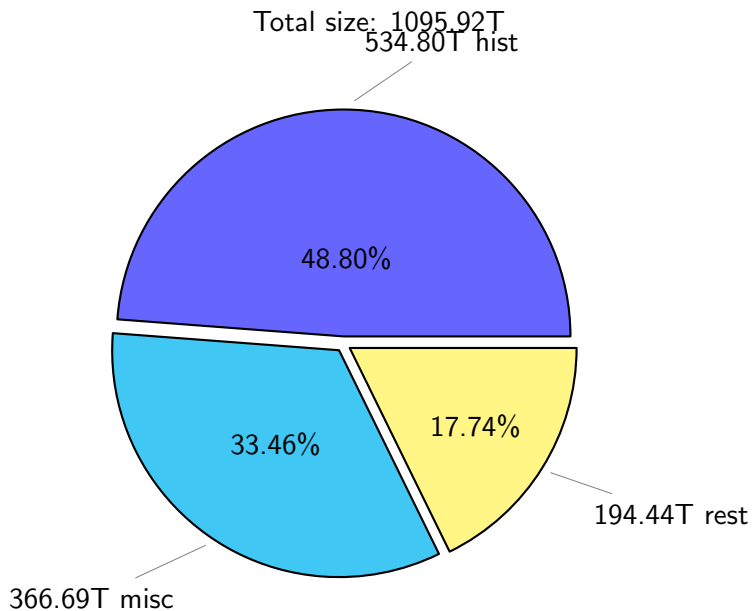

# NS9039K total disk usage

# NS9039K history files usage

Total size: 534.80T

# NS9039K misc files usage

Total size: 366.69T

# NS9039K uncompressed files usage

Total size: 544.39T

NS9039K NorCPM/cases/\*

No data

NS9039K shared/\*

No data