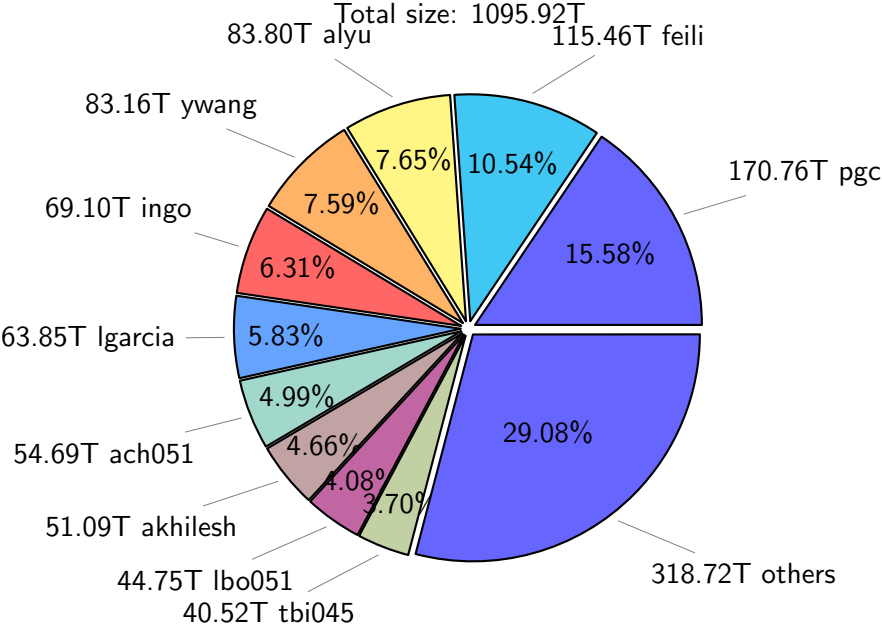

# NS9039K (NIRD-LMD) disk usage

July 14, 2024

notes:

- ▶ Excluded directories: all hidden dir (start with .)
- ▶ Compressed file: file name end with "gz", "bz2", "tar", "zip" and NETCDF4 "nc"
- ▶ Restart files: path contains '/rest/'
- ▶ History files: path contains '/hist/'
- ▶ Items <3 % will be count as 'others'.
- ▶ Additional hard links are excluded.
- ▶ Weekly report: disk\_ns9039k\_YYYYMMDD.pdf
- ▶ Latest report: latest.pdf
- ▶ Ignored directories due to permission denied: filelist\_classfy.err.txt
- ▶ Summary table: sizeTable.txt

# NS9039K total disk usage

# NS9039K history files usage

Total size: 534.80T

# NS9039K uncompressed files usage

Total size: 544.39T

NS9039K NorCPM/cases/\*

No data

NS9039K shared/\*

No data