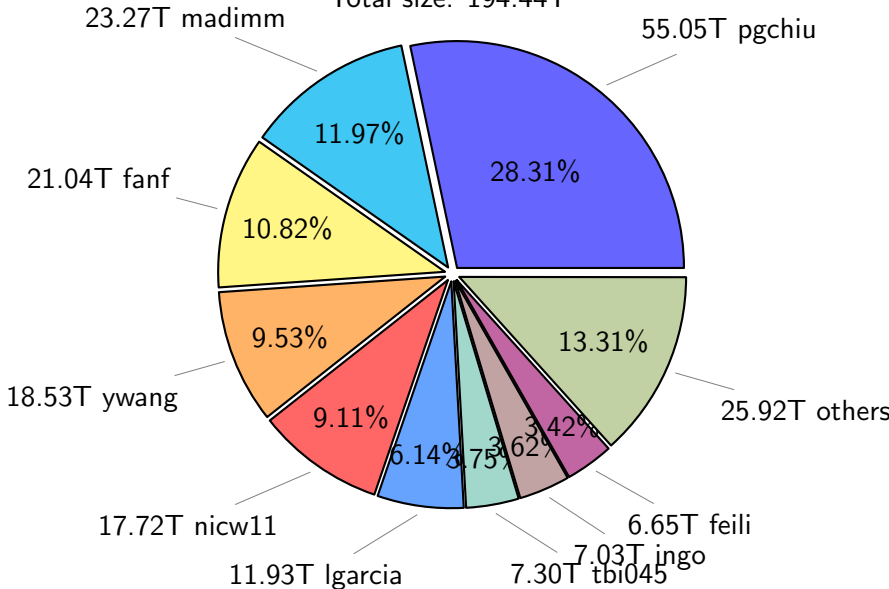

NS9039K total disk usage

NS9039K file types usage

NS9039K history files usage

Total size: 541.41T

NS9039K restart files usage

Total size: 194.44T

NS9039K misc files usage

Total size: 366.63T

NS9039K total compressed

Total size: 1102.48T
551.52T compressed

550.96T uncompressed

NS9039K uncompressed files usage

Total size: 550.96T

NS9039K NorCPM/cases/*

No data

NS9039K shared/*