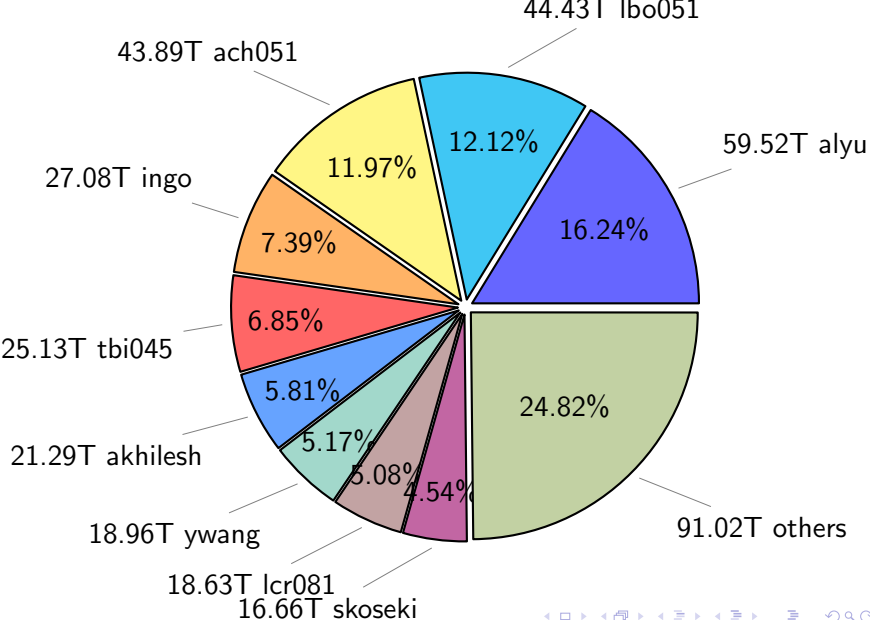

NS9039K (NIRD-LMD) disk usage

July 7, 2024

notes:

- ▶ Excluded directories: all hidden dir (start with .)
- ▶ Compressed file: file name end with "gz", "bz2", "tar", "zip" and NETCDF4 "nc"
- ▶ Restart files: path contains '/rest/'
- ▶ History files: path contains '/hist/'
- ▶ Items <3 % will be count as 'others'.
- ▶ Additional hard links are excluded.
- ▶ Weekly report: disk_ns9039k_YYYYMMDD.pdf
- ▶ Latest report: latest.pdf
- ▶ Ignored directories due to permission denied: filelist_classfy.err.txt
- ▶ Summary table: sizeTable.txt

NS9039K total disk usage

NS9039K file types usage

NS9039K history files usage

Total size: 541.41T

NS9039K restart files usage

Total size: 194.44T

NS9039K misc files usage

Total size: 366.63T

NS9039K total compressed

Total size: 1102.48T
551.52T compressed

550.96T uncompressed

NS9039K uncompressed files usage

Total size: 550.96T

NS9039K NorCPM/cases/*

No data

NS9039K shared/*