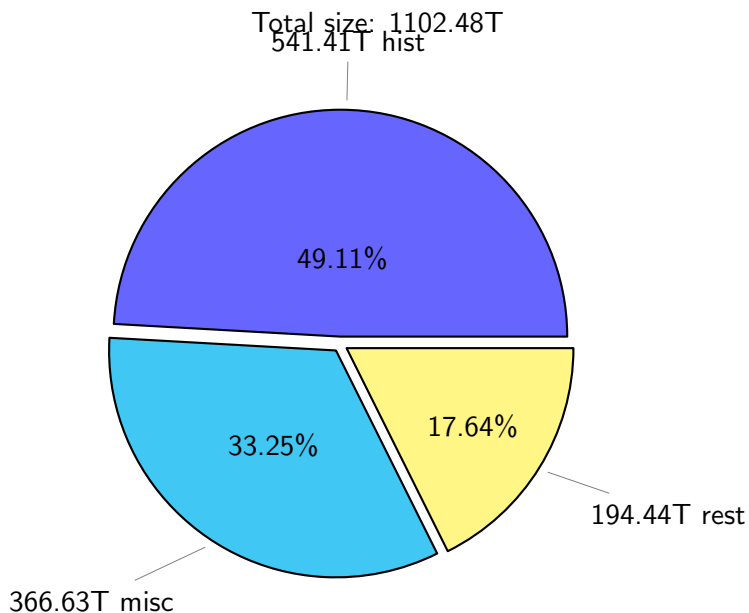

NS9039K (NIRD-LMD) disk usage

July 7, 2024

notes:

- ▶ Excluded directories: all hidden dir (start with .)
- ▶ Compressed file: file name end with "gz", "bz2", "tar", "zip" and NETCDF4 "nc"
- ▶ Restart files: path contains '/rest/'
- ▶ History files: path contains '/hist/'
- ▶ Items <3 % will be count as 'others'.
- ▶ Additional hard links are excluded.
- ▶ Weekly report: disk_ns9039k_YYYYMMDD.pdf
- ▶ Latest report: latest.pdf
- ▶ Ignored directories due to permission denied: filelist_classfy.err.txt
- ▶ Summary table: sizeTable.txt

NS9039K total disk usage

NS9039K file types usage

NS9039K history files usage

Total size: 541.41T

NS9039K restart files usage

Total size: 194.44T

NS9039K misc files usage

Total size: 366.63T

NS9039K total compressed

Total size: 1102.48T
551.52T compressed

550.96T uncompressed

NS9039K uncompressed files usage

Total size: 550.96T

NS9039K NorCPM/cases/*

No data

NS9039K shared/*