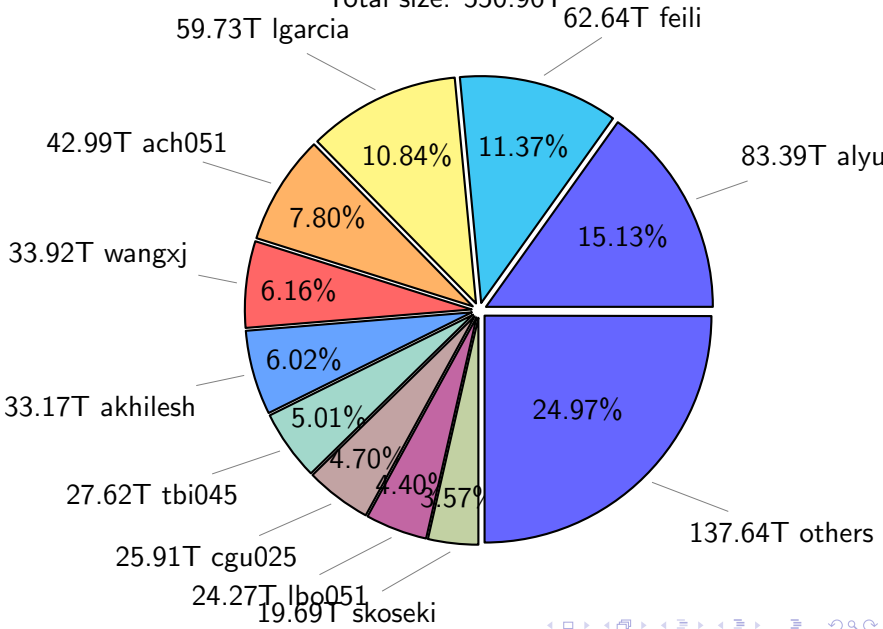

NS9039K total disk usage

NS9039K file types usage

NS9039K history files usage

Total size: 541.41T

NS9039K restart files usage

Total size: 194.44T

NS9039K misc files usage

Total size: 366.63T

NS9039K total compressed

Total size: 1102.48T
551.52T compressed

550.96T uncompressed

NS9039K uncompressed files usage

Total size: 550.96T

NS9039K NorCPM/cases/*

No data

NS9039K shared/*