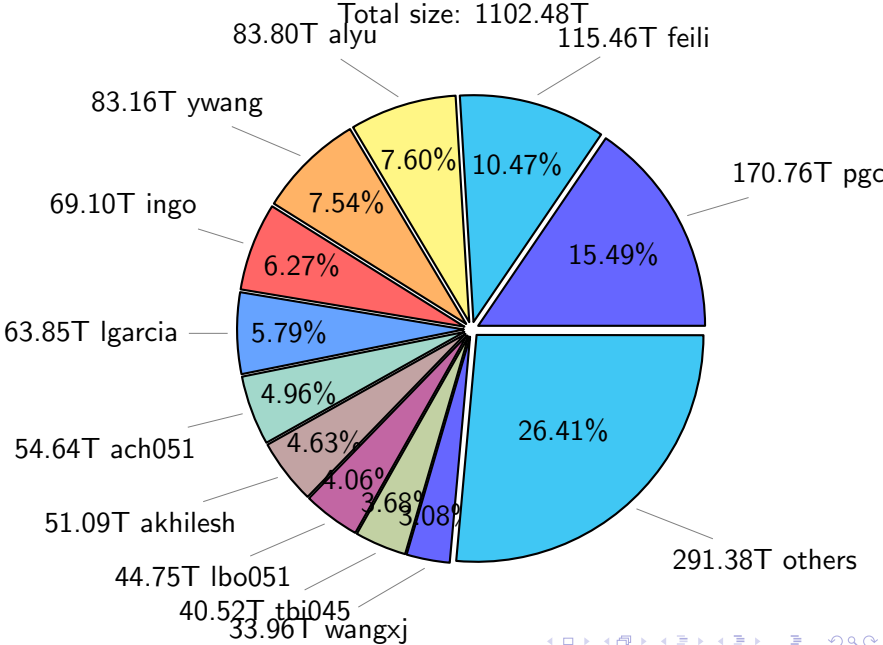

NS9039K (NIRD-LMD) disk usage

July 7, 2024

notes:

- ▶ Excluded directories: all hidden dir (start with .)
- ▶ Compressed file: file name end with "gz", "bz2", "tar", "zip" and NETCDF4 "nc"
- ▶ Restart files: path contains '/rest/'
- ▶ History files: path contains '/hist/'
- ▶ Items <3 % will be count as 'others'.
- ▶ Additional hard links are excluded.
- ▶ Weekly report: disk_ns9039k_YYYYMMDD.pdf
- ▶ Latest report: latest.pdf
- ▶ Ignored directories due to permission denied: filelist_classfy.err.txt
- ▶ Summary table: sizeTable.txt

NS9039K total disk usage

NS9039K file types usage

NS9039K history files usage

Total size: 541.41T

NS9039K restart files usage

Total size: 194.44T

NS9039K misc files usage

Total size: 366.63T

NS9039K total compressed

Total size: 1102.48T
551.52T compressed

550.96T uncompressed

NS9039K uncompressed files usage

Total size: 550.96T

NS9039K NorCPM/cases/*

No data

NS9039K shared/*