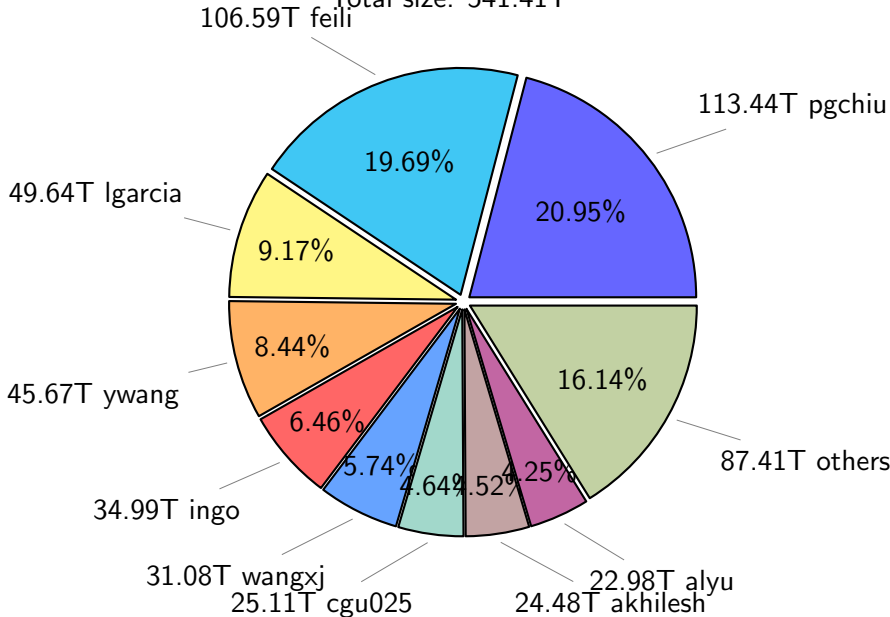

NS9039K (NIRD-LMD) disk usage

July 7, 2024

notes:

- ▶ Excluded directories: all hidden dir (start with .)
- ▶ Compressed file: file name end with "gz", "bz2", "tar", "zip" and NETCDF4 "nc"
- ▶ Restart files: path contains '/rest/'
- ▶ History files: path contains '/hist/'
- ▶ Items <3 % will be count as 'others'.
- ▶ Additional hard links are excluded.
- ▶ Weekly report: disk_ns9039k_YYYYMMDD.pdf
- ▶ Latest report: latest.pdf
- ▶ Ignored directories due to permission denied: filelist_classfy.err.txt
- ▶ Summary table: sizeTable.txt

NS9039K total disk usage

NS9039K file types usage

NS9039K history files usage

Total size: 541.41T

NS9039K restart files usage

Total size: 194.44T

NS9039K misc files usage

Total size: 366.63T

NS9039K total compressed

Total size: 1102.48T
551.52T compressed

550.96T uncompressed

NS9039K uncompressed files usage

Total size: 550.96T

NS9039K NorCPM/cases/*

No data

NS9039K shared/*