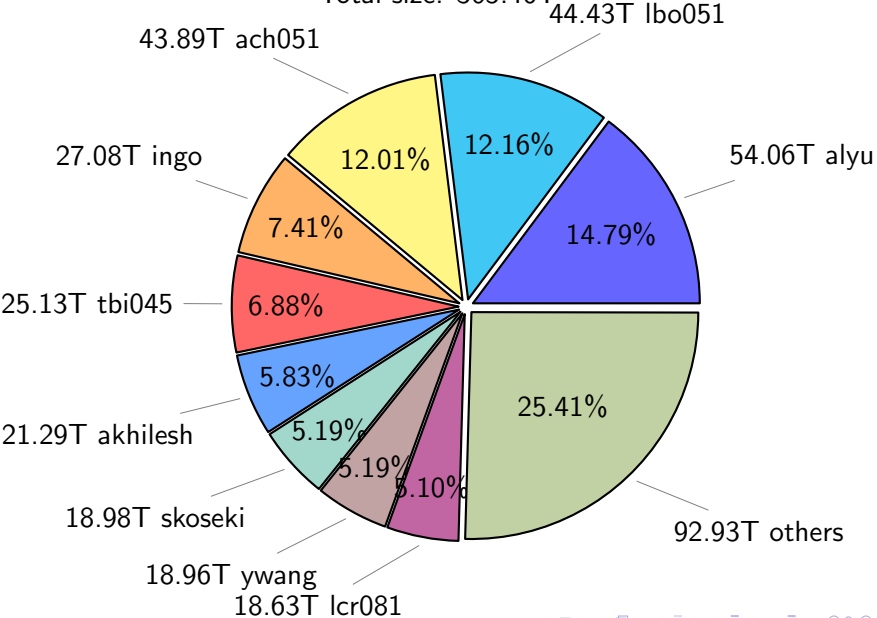

NS9039K (NIRD-LMD) disk usage

June 30, 2024

notes:

- ▶ Excluded directories: all hidden dir (start with .)
- ▶ Compressed file: file name end with "gz", "bz2", "tar", "zip" and NETCDF4 "nc"
- ▶ Restart files: path contains '/rest/'
- ▶ History files: path contains '/hist/'
- ▶ Items <3 % will be count as 'others'.
- ▶ Additional hard links are excluded.
- ▶ Weekly report: disk_ns9039k_YYYYMMDD.pdf
- ▶ Latest report: latest.pdf
- ▶ Ignored directories due to permission denied: filelist_classfy.err.txt
- ▶ Summary table: sizeTable.txt

NS9039K total disk usage

NS9039K file types usage

NS9039K history files usage

Total size: 553.77T

NS9039K restart files usage

Total size: 195.59T

NS9039K misc files usage

Total size: 365.40T

NS9039K total compressed

Total size: 1114.76T
558.29T uncompressed

556.47T compressed

NS9039K uncompressed files usage

NS9039K NorCPM/cases/*

No data

NS9039K shared/*

No data