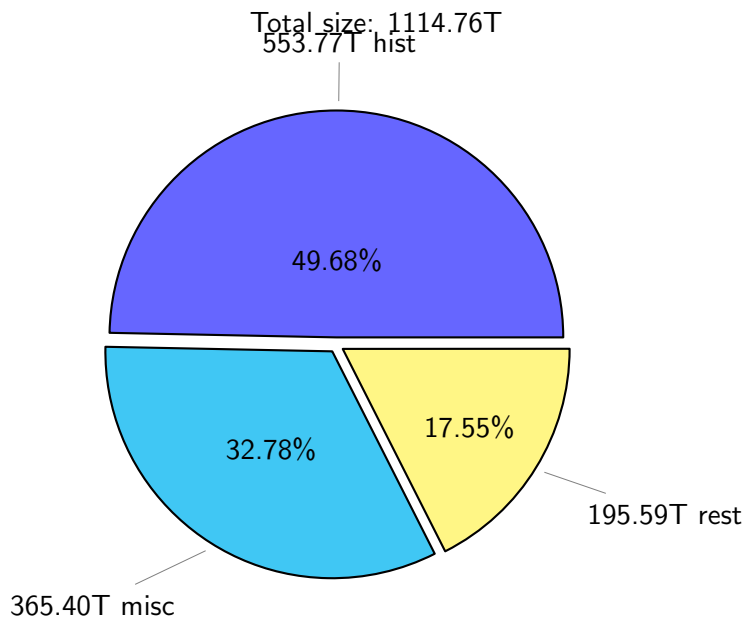

NS9039K (NIRD-LMD) disk usage

June 30, 2024

notes:

- ▶ Excluded directories: all hidden dir (start with .)
- ▶ Compressed file: file name end with "gz", "bz2", "tar", "zip" and NETCDF4 "nc"
- ▶ Restart files: path contains '/rest/'
- ▶ History files: path contains '/hist/'
- ▶ Items <3 % will be count as 'others'.
- ▶ Additional hard links are excluded.
- ▶ Weekly report: disk_ns9039k_YYYYMMDD.pdf
- ▶ Latest report: latest.pdf
- ▶ Ignored directories due to permission denied: filelist_classfy.err.txt
- ▶ Summary table: sizeTable.txt

NS9039K total disk usage

NS9039K file types usage

NS9039K history files usage

Total size: 553.77T

NS9039K restart files usage

Total size: 195.59T

NS9039K misc files usage

Total size: 365.40T

NS9039K total compressed

Total size: 1114.76T
558.29T uncompressed

556.47T compressed

NS9039K uncompressed files usage

NS9039K NorCPM/cases/*

No data

NS9039K shared/*

No data