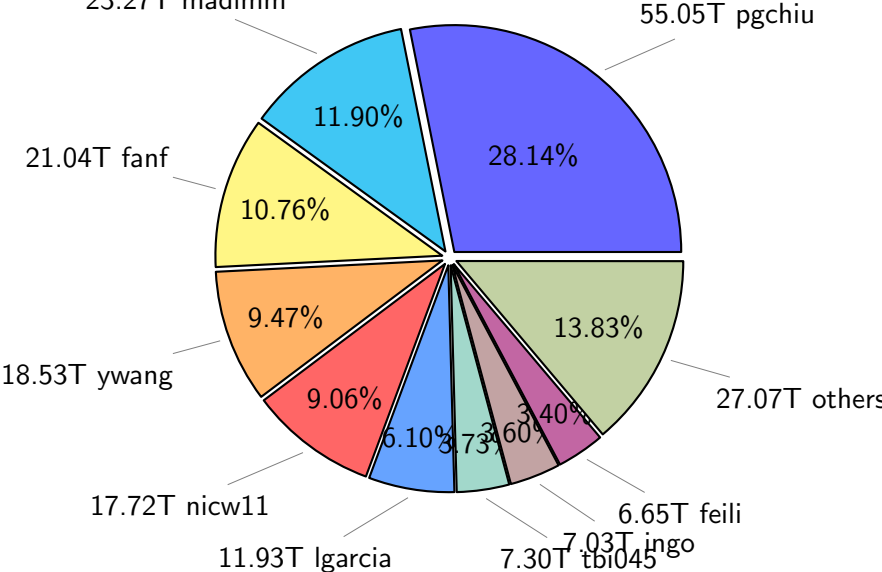

NS9039K total disk usage

NS9039K file types usage

NS9039K history files usage

Total size: 553.77T

NS9039K restart files usage

Total size: 195.59T

NS9039K misc files usage

Total size: 365.40T

NS9039K total compressed

Total size: 1114.76T
558.29T uncompressed

556.47T compressed

NS9039K uncompressed files usage

NS9039K NorCPM/cases/*

No data

NS9039K shared/*

No data