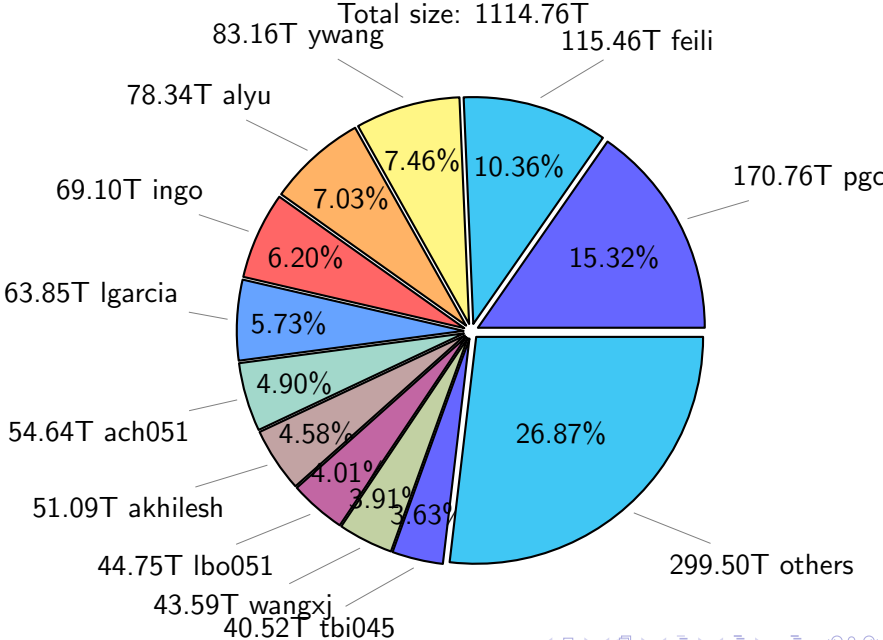

NS9039K (NIRD-LMD) disk usage

June 30, 2024

notes:

- ▶ Excluded directories: all hidden dir (start with .)
- ▶ Compressed file: file name end with "gz", "bz2", "tar", "zip" and NETCDF4 "nc"
- ▶ Restart files: path contains '/rest/'
- ▶ History files: path contains '/hist/'
- ▶ Items <3 % will be count as 'others'.
- ▶ Additional hard links are excluded.
- ▶ Weekly report: disk_ns9039k_YYYYMMDD.pdf
- ▶ Latest report: latest.pdf
- ▶ Ignored directories due to permission denied: filelist_classfy.err.txt
- ▶ Summary table: sizeTable.txt

NS9039K total disk usage

NS9039K file types usage

NS9039K history files usage

Total size: 553.77T

NS9039K restart files usage

Total size: 195.59T

NS9039K misc files usage

Total size: 365.40T

NS9039K total compressed

Total size: 1114.76T
558.29T uncompressed

556.47T compressed

NS9039K uncompressed files usage

NS9039K NorCPM/cases/*

No data

NS9039K shared/*

No data