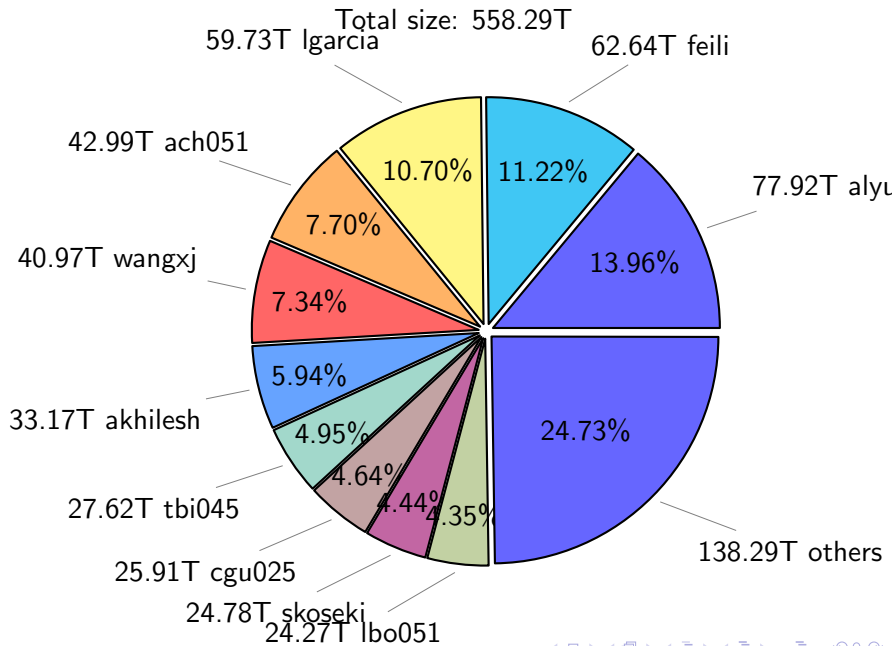

NS9039K (NIRD-LMD) disk usage

June 30, 2024

notes:

- ▶ Excluded directories: all hidden dir (start with .)
- ▶ Compressed file: file name end with "gz", "bz2", "tar", "zip" and NETCDF4 "nc"
- ▶ Restart files: path contains '/rest/'
- ▶ History files: path contains '/hist/'
- ▶ Items <3 % will be count as 'others'.
- ▶ Additional hard links are excluded.
- ▶ Weekly report: disk_ns9039k_YYYYMMDD.pdf
- ▶ Latest report: latest.pdf
- ▶ Ignored directories due to permission denied: filelist_classfy.err.txt
- ▶ Summary table: sizeTable.txt

NS9039K total disk usage

NS9039K file types usage

NS9039K history files usage

Total size: 553.77T

NS9039K restart files usage

Total size: 195.59T

NS9039K misc files usage

Total size: 365.40T

NS9039K total compressed

Total size: 1114.76T
558.29T uncompressed

556.47T compressed

NS9039K uncompressed files usage

NS9039K NorCPM/cases/*

No data

NS9039K shared/*

No data