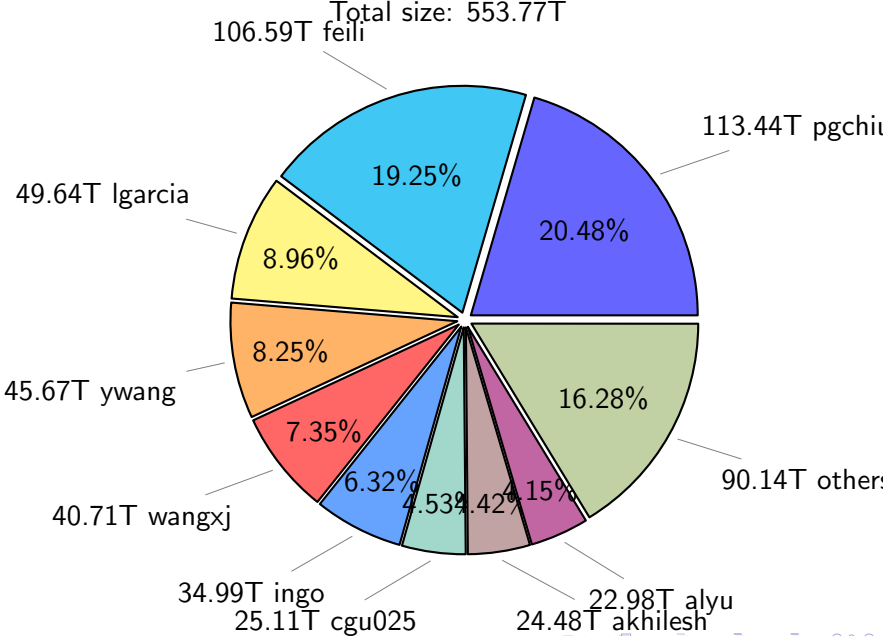

NS9039K total disk usage

NS9039K file types usage

NS9039K history files usage

Total size: 553.77T

NS9039K restart files usage

Total size: 195.59T

NS9039K misc files usage

Total size: 365.40T

NS9039K total compressed

Total size: 1114.76T
558.29T uncompressed

556.47T compressed

NS9039K uncompressed files usage

NS9039K NorCPM/cases/*

No data

NS9039K shared/*

No data