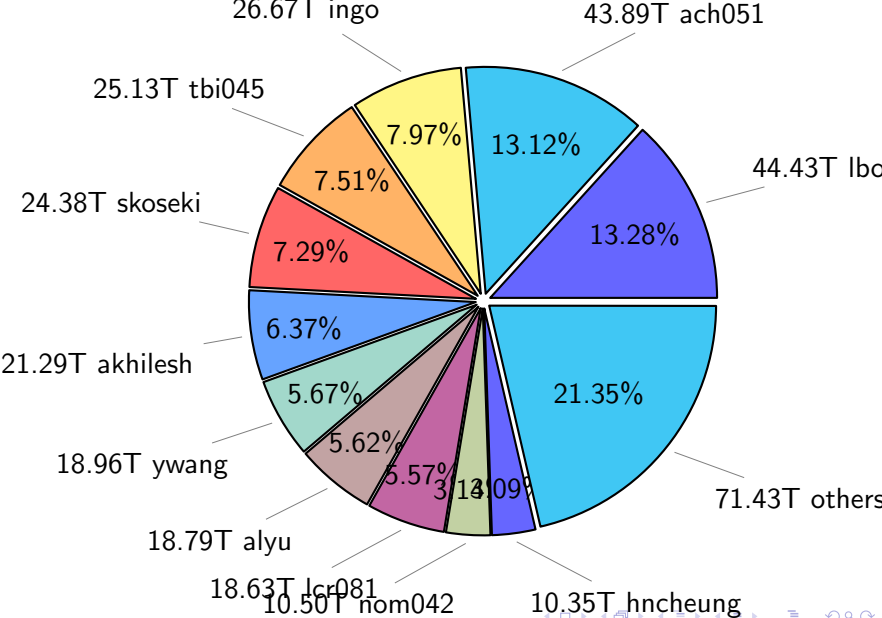

NS9039K (NIRD-LMD) disk usage

June 16, 2024

notes:

- ▶ Excluded directories: all hidden dir (start with .)
- ▶ Compressed file: file name end with "gz", "bz2", "tar", "zip" and NETCDF4 "nc"
- ▶ Restart files: path contains '/rest/'
- ▶ History files: path contains '/hist/'
- ▶ Items <3 % will be count as 'others'.
- ▶ Additional hard links are excluded.
- ▶ Weekly report: disk_ns9039k_YYYYMMDD.pdf
- ▶ Latest report: latest.pdf
- ▶ Ignored directories due to permission denied: filelist_classfy.err.txt
- ▶ Summary table: sizeTable.txt

NS9039K total disk usage

Total size: 1143.15T

NS9039K file types usage

Total size: 1143.15T
620.75T hist

187.93T rest

334.47T misc

NS9039K history files usage

Total size: 620.75T

NS9039K restart files usage

Total size: 187.93T

NS9039K misc files usage

Total size: 334.47T

NS9039K total compressed

Total size: 1143.15T
588.83T uncompressed

554.32T compressed

NS9039K uncompressed files usage

Total size: 588.83T

NS9039K NorCPM/cases/*

No data

NS9039K shared/*

No data