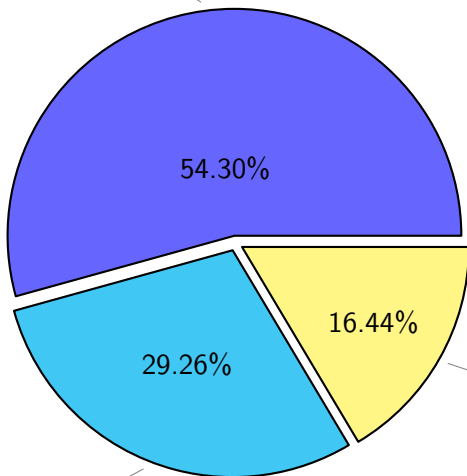

NS9039K (NIRD-LMD) disk usage

June 16, 2024

notes:

- ▶ Excluded directories: all hidden dir (start with .)
- ▶ Compressed file: file name end with "gz", "bz2", "tar", "zip" and NETCDF4 "nc"
- ▶ Restart files: path contains '/rest/'
- ▶ History files: path contains '/hist/'
- ▶ Items <3 % will be count as 'others'.
- ▶ Additional hard links are excluded.
- ▶ Weekly report: disk_ns9039k_YYYYMMDD.pdf
- ▶ Latest report: latest.pdf
- ▶ Ignored directories due to permission denied: filelist_classfy.err.txt
- ▶ Summary table: sizeTable.txt

NS9039K total disk usage

Total size: 1143.15T

NS9039K file types usage

Total size: 1143.15T
620.75T hist

187.93T rest

334.47T misc

NS9039K history files usage

Total size: 620.75T

NS9039K restart files usage

Total size: 187.93T

NS9039K misc files usage

Total size: 334.47T

NS9039K total compressed

Total size: 1143.15T
588.83T uncompressed

554.32T compressed

NS9039K uncompressed files usage

Total size: 588.83T

NS9039K NorCPM/cases/*

No data

NS9039K shared/*

No data