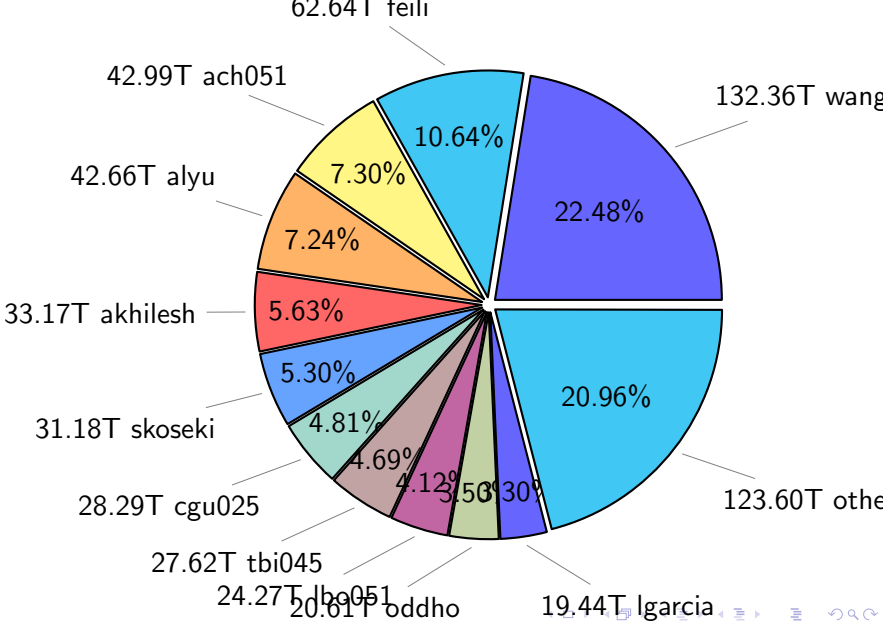

NS9039K total disk usage

Total size: 1143.15T

NS9039K file types usage

Total size: 1143.15T
620.75T hist

187.93T rest

334.47T misc

NS9039K history files usage

Total size: 620.75T

NS9039K restart files usage

Total size: 187.93T

NS9039K misc files usage

Total size: 334.47T

NS9039K total compressed

Total size: 1143.15T
588.83T uncompressed

554.32T compressed

NS9039K uncompressed files usage

Total size: 588.83T

NS9039K NorCPM/cases/*

No data

NS9039K shared/*

No data