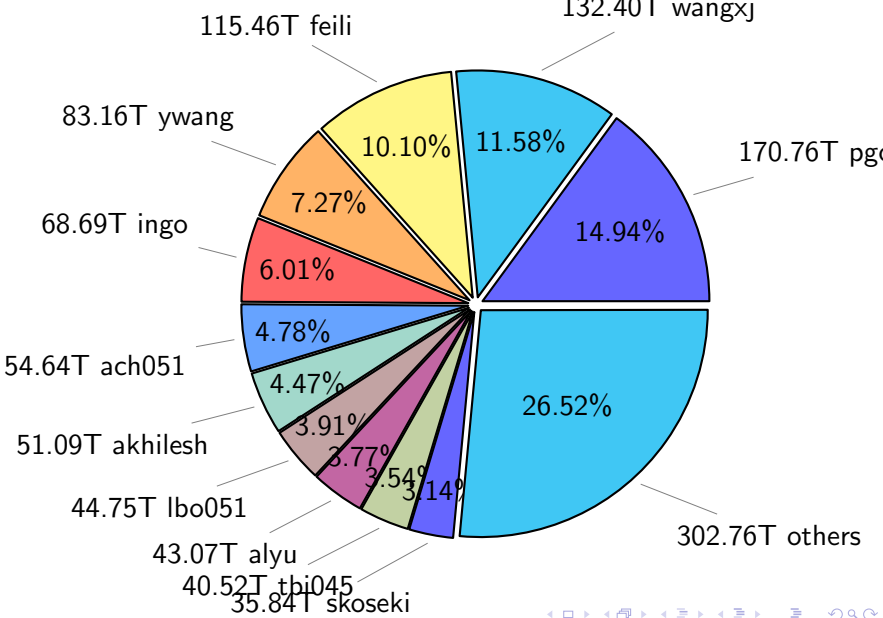

NS9039K (NIRD-LMD) disk usage

June 16, 2024

notes:

- ▶ Excluded directories: all hidden dir (start with .)
- ▶ Compressed file: file name end with "gz", "bz2", "tar", "zip" and NETCDF4 "nc"
- ▶ Restart files: path contains '/rest/'
- ▶ History files: path contains '/hist/'
- ▶ Items <3 % will be count as 'others'.
- ▶ Additional hard links are excluded.
- ▶ Weekly report: disk_ns9039k_YYYYMMDD.pdf
- ▶ Latest report: latest.pdf
- ▶ Ignored directories due to permission denied: filelist_classfy.err.txt
- ▶ Summary table: sizeTable.txt

NS9039K total disk usage

Total size: 1143.15T

NS9039K file types usage

Total size: 1143.15T
620.75T hist

187.93T rest

334.47T misc

NS9039K history files usage

Total size: 620.75T

NS9039K restart files usage

Total size: 187.93T

NS9039K misc files usage

Total size: 334.47T

NS9039K total compressed

Total size: 1143.15T
588.83T uncompressed

554.32T compressed

NS9039K uncompressed files usage

Total size: 588.83T

NS9039K NorCPM/cases/*

No data

NS9039K shared/*

No data