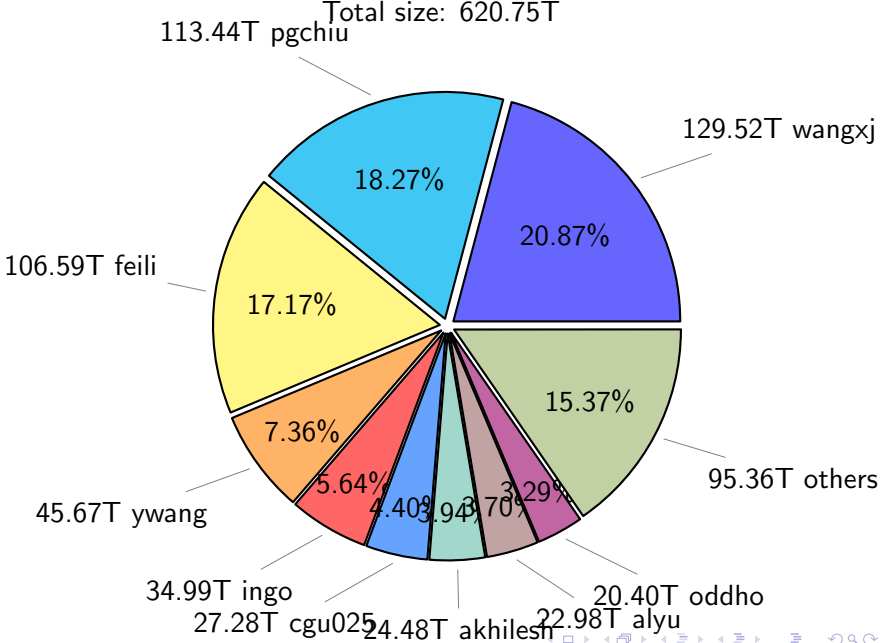

NS9039K total disk usage

Total size: 1143.15T

NS9039K file types usage

Total size: 1143.15T
620.75T hist

187.93T rest

334.47T misc

NS9039K history files usage

Total size: 620.75T

NS9039K restart files usage

Total size: 187.93T

NS9039K misc files usage

Total size: 334.47T

NS9039K total compressed

Total size: 1143.15T
588.83T uncompressed

554.32T compressed

NS9039K uncompressed files usage

Total size: 588.83T

NS9039K NorCPM/cases/*

No data

NS9039K shared/*

No data