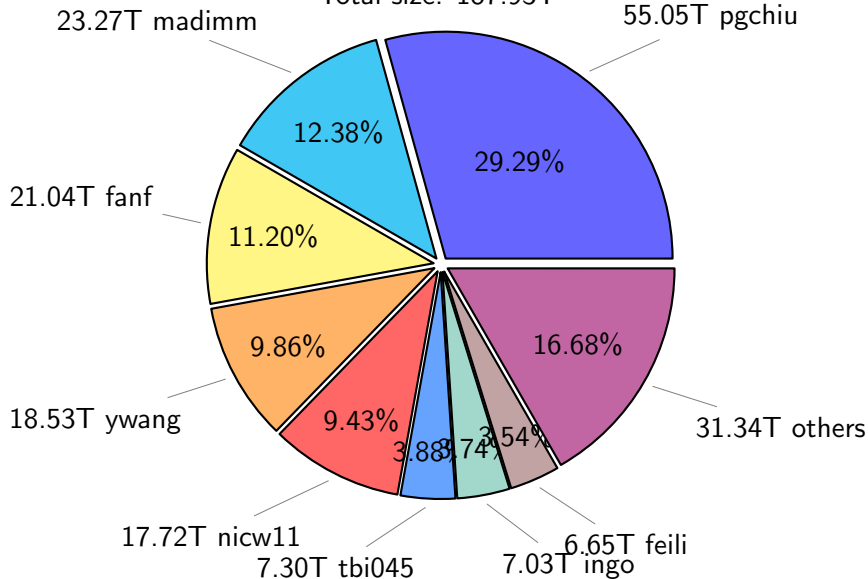

NS9039K total disk usage

Total size: 1143.15T

NS9039K file types usage

Total size: 1143.15T
620.75T hist

187.93T rest

334.47T misc

NS9039K history files usage

Total size: 620.75T

NS9039K restart files usage

Total size: 187.93T

NS9039K misc files usage

Total size: 334.47T

NS9039K total compressed

Total size: 1143.15T
588.83T uncompressed

554.32T compressed

NS9039K uncompressed files usage

Total size: 588.83T

NS9039K NorCPM/cases/*

No data

NS9039K shared/*

No data