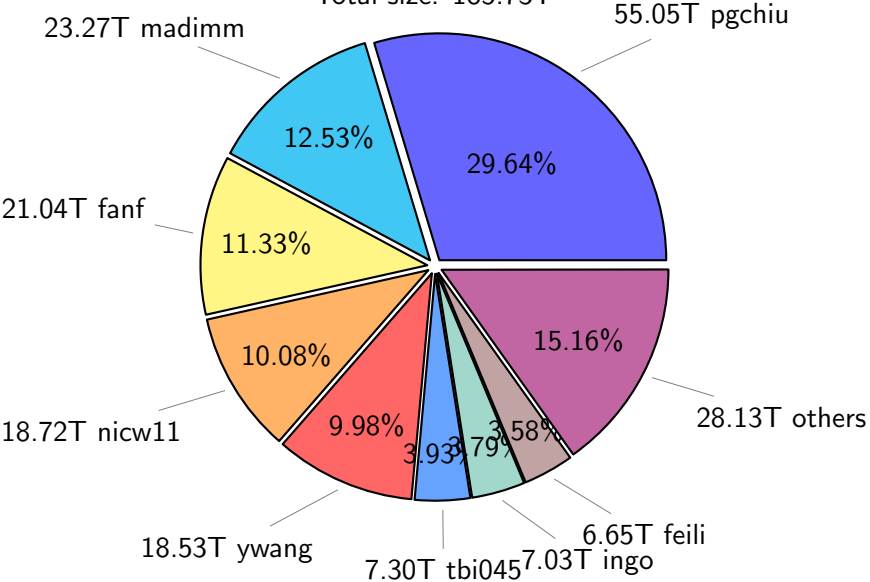

NS9039K total disk usage

Total size: 988.88T

NS9039K file types usage

NS9039K history files usage

Total size: 470.53T

NS9039K restart files usage

Total size: 185.73T

NS9039K misc files usage

Total size: 332.62T

NS9039K total compressed

Total size: 988.88T

552.31T compressed

436.58T uncompressed

NS9039K uncompressed files usage

Total size: 436.58T

NS9039K NorCPM/cases/*

No data

NS9039K shared/*

No data