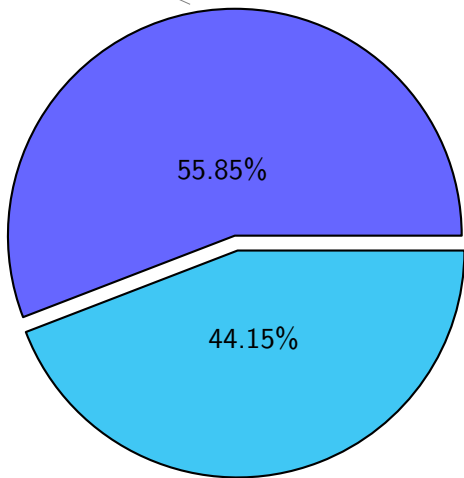

NS9039K total disk usage

Total size: 988.88T

NS9039K file types usage

NS9039K history files usage

Total size: 470.53T

NS9039K restart files usage

Total size: 185.73T

NS9039K misc files usage

Total size: 332.62T

NS9039K total compressed

Total size: 988.88T

552.31T compressed

436.58T uncompressed

NS9039K uncompressed files usage

Total size: 436.58T

NS9039K NorCPM/cases/*