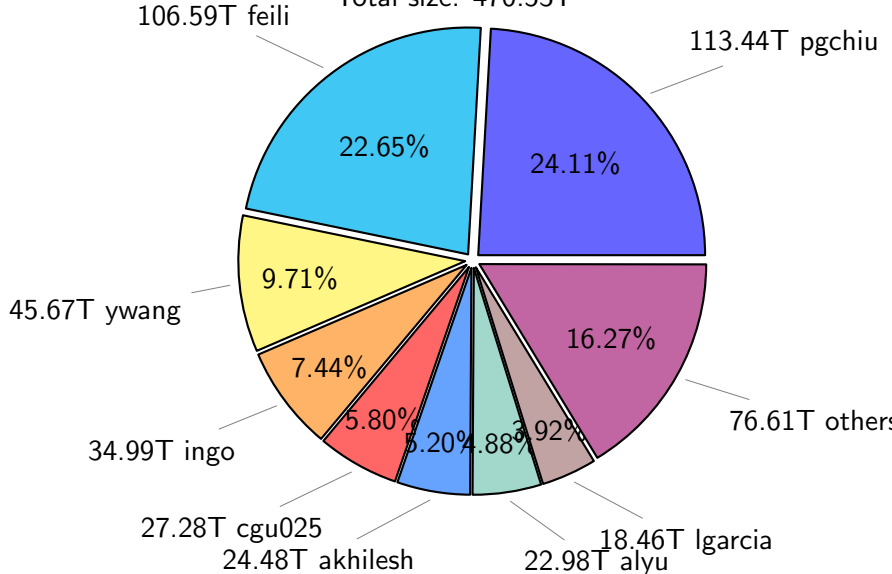

NS9039K total disk usage

Total size: 988.88T

NS9039K file types usage

NS9039K history files usage

Total size: 470.53T

NS9039K restart files usage

Total size: 185.73T

NS9039K misc files usage

Total size: 332.62T

NS9039K total compressed

Total size: 988.88T

552.31T compressed

436.58T uncompressed

NS9039K uncompressed files usage

Total size: 436.58T

NS9039K NorCPM/cases/*

No data

NS9039K shared/*

No data