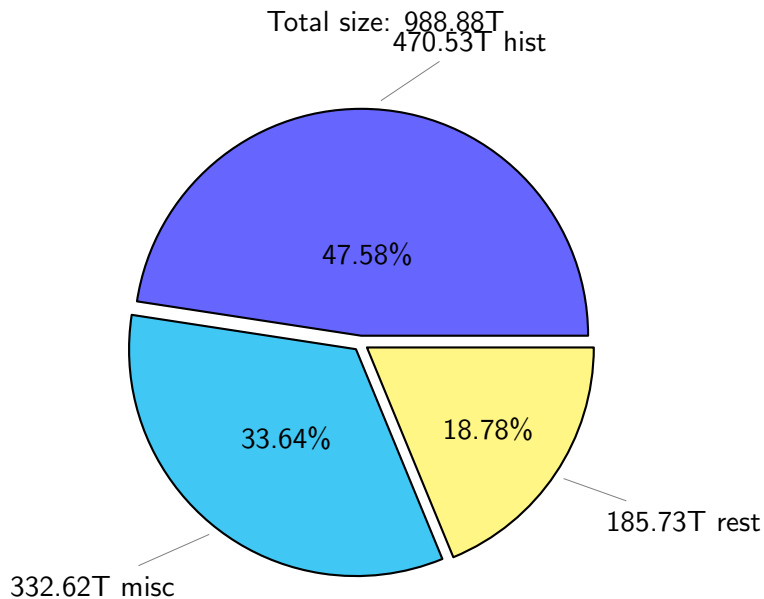

NS9039K (NIRD-LMD) disk usage

May 26, 2024

notes:

- ▶ Excluded directories: all hidden dir (start with .)
- ▶ Compressed file: file name end with "gz", "bz2", "tar", "zip" and NETCDF4 "nc"
- ▶ Restart files: path contains '/rest/'
- ▶ History files: path contains '/hist/'
- ▶ Items <3 % will be count as 'others'.
- ▶ Additional hard links are excluded.
- ▶ Weekly report: disk_ns9039k_YYYYMMDD.pdf
- ▶ Latest report: latest.pdf
- ▶ Ignored directories due to permission denied: filelist_classfy.err.txt
- ▶ Summary table: sizeTable.txt

NS9039K total disk usage

Total size: 988.88T

NS9039K file types usage

NS9039K history files usage

Total size: 470.53T

NS9039K restart files usage

Total size: 185.73T

NS9039K misc files usage

Total size: 332.62T

NS9039K total compressed

Total size: 988.88T

552.31T compressed

436.58T uncompressed

NS9039K uncompressed files usage

Total size: 436.58T

NS9039K NorCPM/cases/*