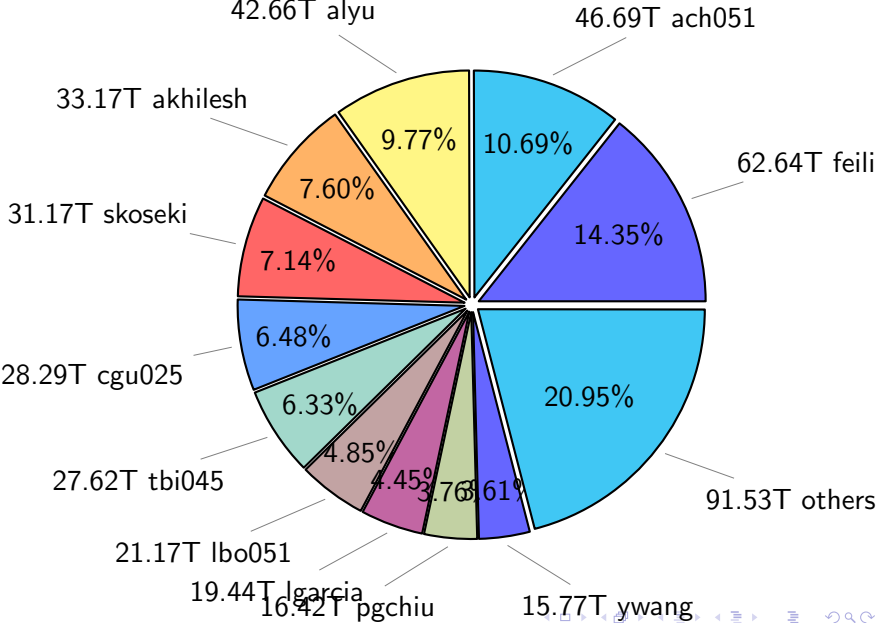

NS9039K total disk usage

Total size: 988.88T

NS9039K file types usage

NS9039K history files usage

Total size: 470.53T

NS9039K restart files usage

Total size: 185.73T

NS9039K misc files usage

Total size: 332.62T

NS9039K total compressed

Total size: 988.88T

552.31T compressed

436.58T uncompressed

NS9039K uncompressed files usage

Total size: 436.58T

NS9039K NorCPM/cases/*

No data

NS9039K shared/*

No data