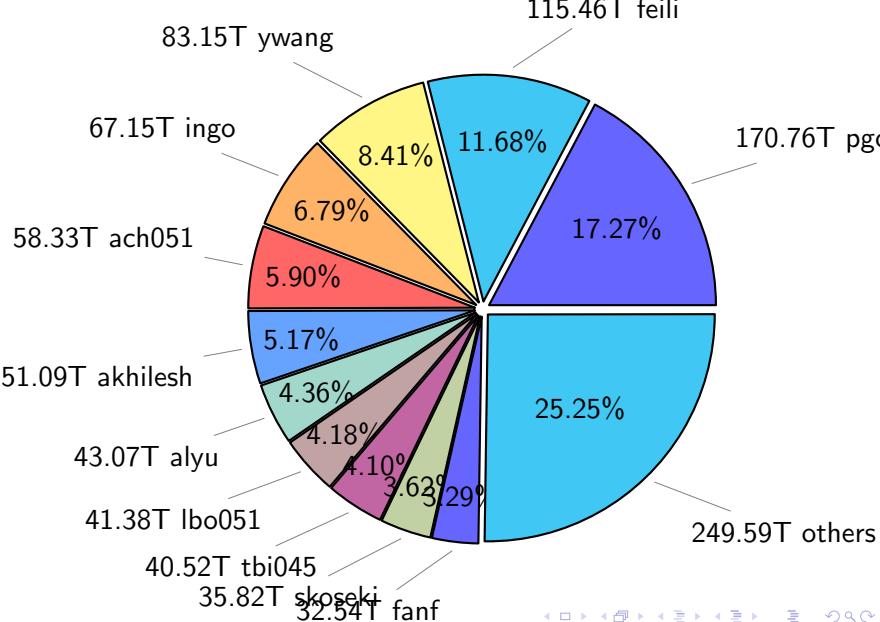

NS9039K (NIRD-LMD) disk usage

May 26, 2024

notes:

- ▶ Excluded directories: all hidden dir (start with .)
- ▶ Compressed file: file name end with "gz", "bz2", "tar", "zip" and NETCDF4 "nc"
- ▶ Restart files: path contains '/rest/'
- ▶ History files: path contains '/hist/'
- ▶ Items <3 % will be count as 'others'.
- ▶ Additional hard links are excluded.
- ▶ Weekly report: disk_ns9039k_YYYYMMDD.pdf
- ▶ Latest report: latest.pdf
- ▶ Ignored directories due to permission denied: filelist_classfy.err.txt
- ▶ Summary table: sizeTable.txt

NS9039K total disk usage

Total size: 988.88T

NS9039K file types usage

NS9039K history files usage

Total size: 470.53T

NS9039K restart files usage

Total size: 185.73T

NS9039K misc files usage

Total size: 332.62T

NS9039K total compressed

Total size: 988.88T

552.31T compressed

436.58T uncompressed

NS9039K uncompressed files usage

Total size: 436.58T

NS9039K NorCPM/cases/*