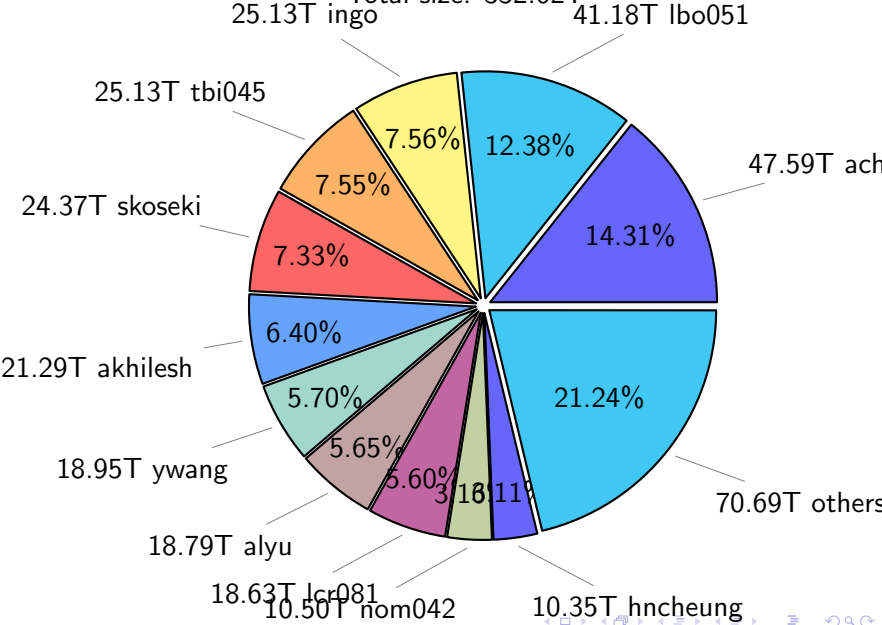

NS9039K (NIRD-LMD) disk usage

May 26, 2024

notes:

- ▶ Excluded directories: all hidden dir (start with .)
- ▶ Compressed file: file name end with "gz", "bz2", "tar", "zip" and NETCDF4 "nc"
- ▶ Restart files: path contains '/rest/'
- ▶ History files: path contains '/hist/'
- ▶ Items <3 % will be count as 'others'.
- ▶ Additional hard links are excluded.
- ▶ Weekly report: disk_ns9039k_YYYYMMDD.pdf
- ▶ Latest report: latest.pdf
- ▶ Ignored directories due to permission denied: filelist_classfy.err.txt
- ▶ Summary table: sizeTable.txt

NS9039K total disk usage

Total size: 988.88T

NS9039K file types usage

NS9039K history files usage

Total size: 470.53T

NS9039K restart files usage

Total size: 185.73T

NS9039K misc files usage

Total size: 332.62T

NS9039K total compressed

Total size: 988.88T

552.31T compressed

436.58T uncompressed

NS9039K uncompressed files usage

Total size: 436.58T

NS9039K NorCPM/cases/*

No data

NS9039K shared/*

No data