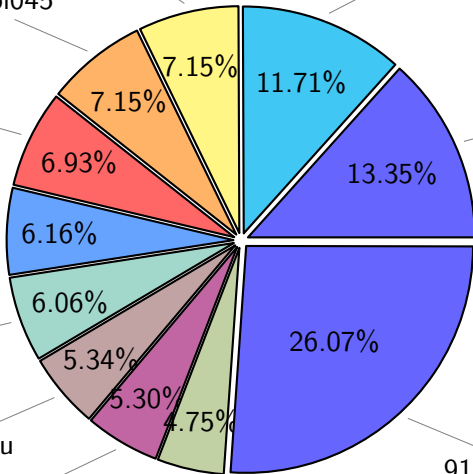

# NS9039K misc files usage

Total size: 351.59T  
25.13T ingo

41.18T lbo051

25.13T tbi045

24.37T skoseki

46.92T ach0

21.67T ywang

6.93%

11.71%

13.35%

6.16%

26.07%

21.29T akhilesh

6.06%

5.34%

5.30%

18.79T alyu

4.75%

91.76T others

18.63T lcr081

16.71T sbarthelemy