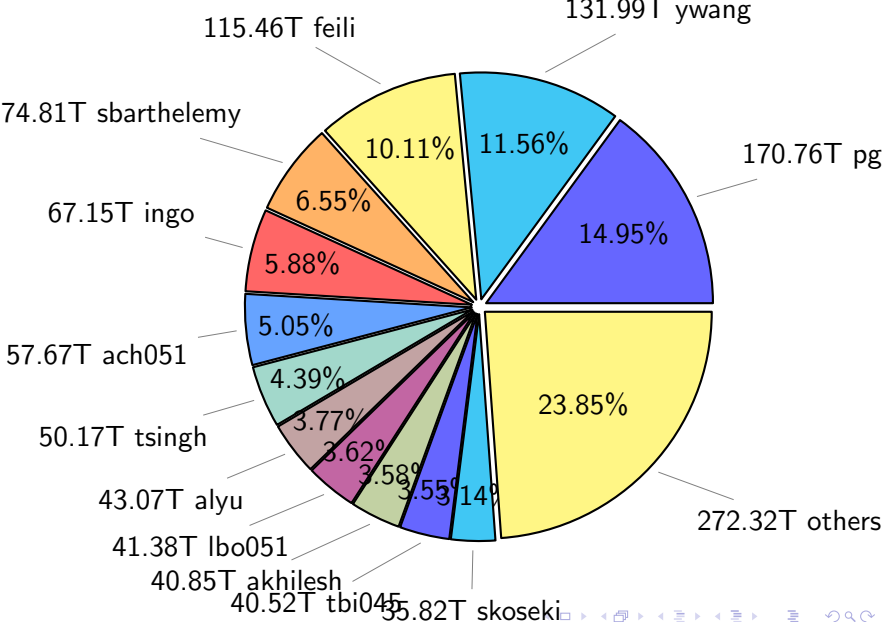

# NS9039K (NIRD-LMD) disk usage

May 5, 2024

notes:

- ▶ Excluded directories: all hidden dir (start with .)
- ▶ Compressed file: file name end with "gz", "bz2", "tar", "zip" and NETCDF4 "nc"
- ▶ Restart files: path contains '/rest/'
- ▶ History files: path contains '/hist/'
- ▶ Items <3 % will be count as 'others'.
- ▶ Additional hard links are excluded.
- ▶ Weekly report: disk\_ns9039k\_YYYYMMDD.pdf
- ▶ Latest report: latest.pdf
- ▶ Ignored directories due to permission denied: filelist\_classfy.err.txt
- ▶ Summary table: sizeTable.txt

# NS9039K total disk usage

Total size: 1141.96T

# NS9039K history files usage

Total size: 552.96T

# NS9039K uncompressed files usage

Total size: 444.08T  
42.65T alyu

NS9039K NorCPM/cases/\*

No data

NS9039K shared/\*

No data