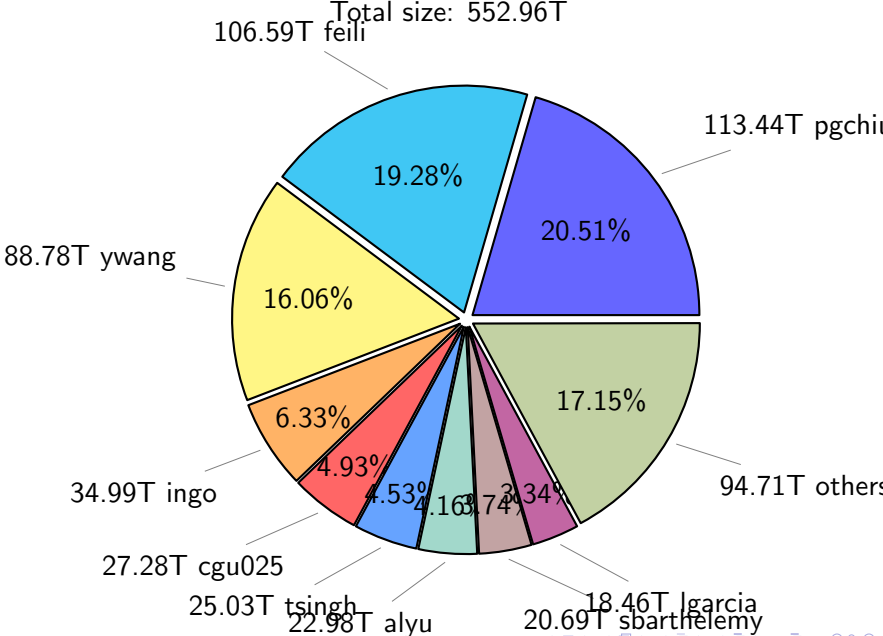

# NS9039K total disk usage

Total size: 1141.96T

# NS9039K history files usage

Total size: 552.96T

# NS9039K total compressed

Total size: 1141.96T  
697.89T compressed

444.08T uncompressed

# NS9039K uncompressed files usage

Total size: 444.08T  
42.65T alyu

NS9039K NorCPM/cases/\*

No data

NS9039K shared/\*

No data