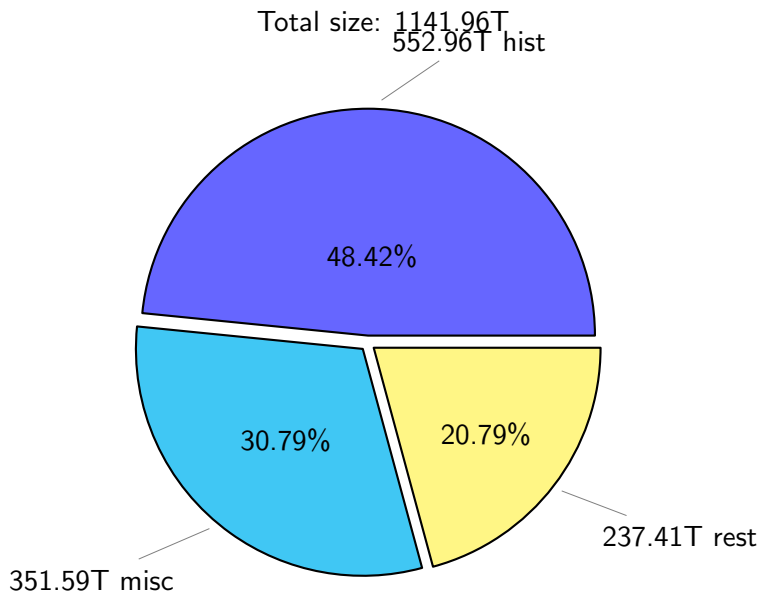

# NS9039K (NIRD-LMD) disk usage

May 5, 2024

notes:

- ▶ Excluded directories: all hidden dir (start with .)
- ▶ Compressed file: file name end with "gz", "bz2", "tar", "zip" and NETCDF4 "nc"
- ▶ Restart files: path contains '/rest/'
- ▶ History files: path contains '/hist/'
- ▶ Items <3 % will be count as 'others'.
- ▶ Additional hard links are excluded.
- ▶ Weekly report: disk\_ns9039k\_YYYYMMDD.pdf
- ▶ Latest report: latest.pdf
- ▶ Ignored directories due to permission denied: filelist\_classfy.err.txt
- ▶ Summary table: sizeTable.txt

# NS9039K total disk usage

Total size: 1141.96T

# NS9039K history files usage

Total size: 552.96T

# NS9039K uncompressed files usage

Total size: 444.08T  
42.65T alyu

NS9039K NorCPM/cases/\*

No data

NS9039K shared/\*

No data