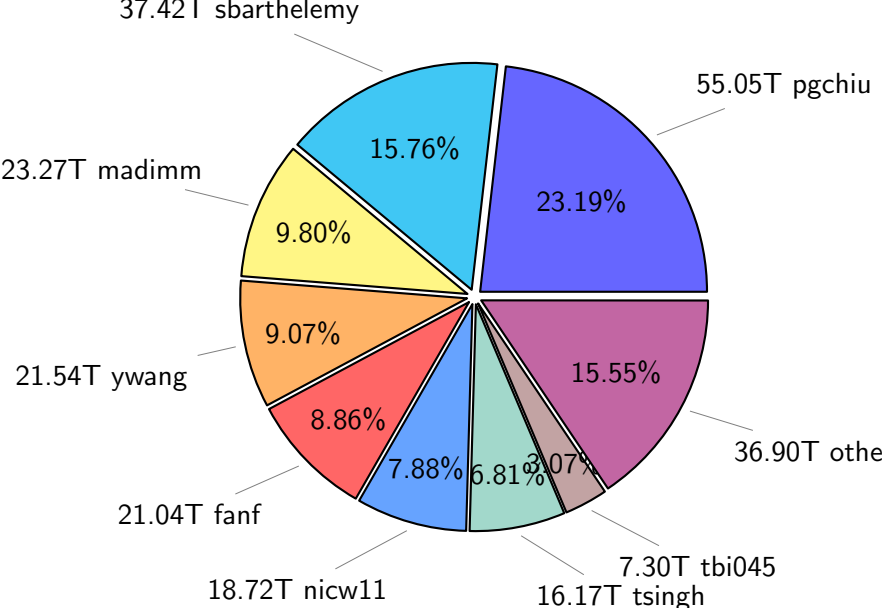

# NS9039K total disk usage

Total size: 1141.96T

# NS9039K file types usage

# NS9039K history files usage

Total size: 552.96T

# NS9039K restart files usage

Total size: 237.41T