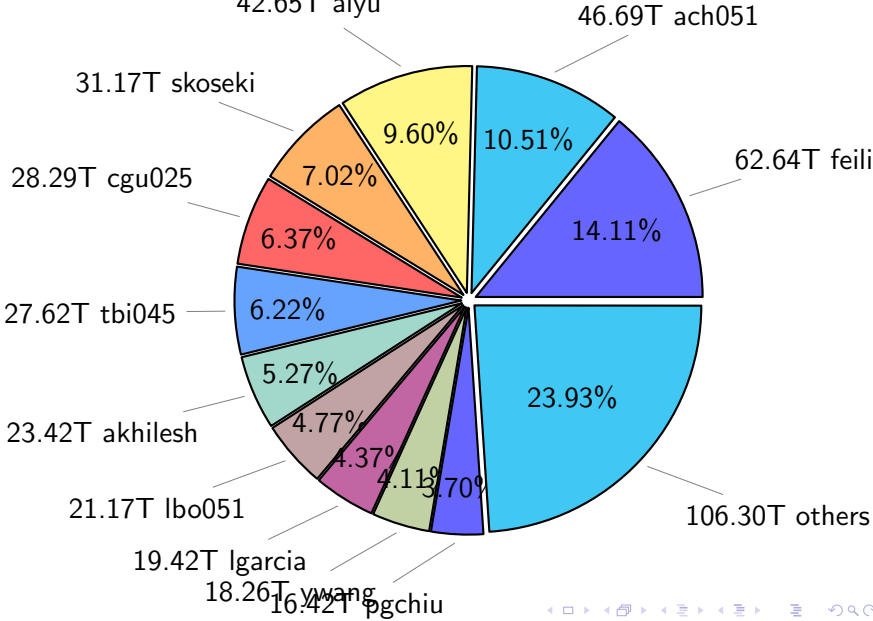

18.79T alyu

4.75%

91.76T others

18.63T lcr081

16.71T sbarthelemy

# NS9039K total compressed

Total size: 1141.96T  
697.89T compressed

444.08T uncompressed

# NS9039K uncompressed files usage

Total size: 444.08T  
42.65T alyu

NS9039K NorCPM/cases/\*

No data

NS9039K shared/\*

No data