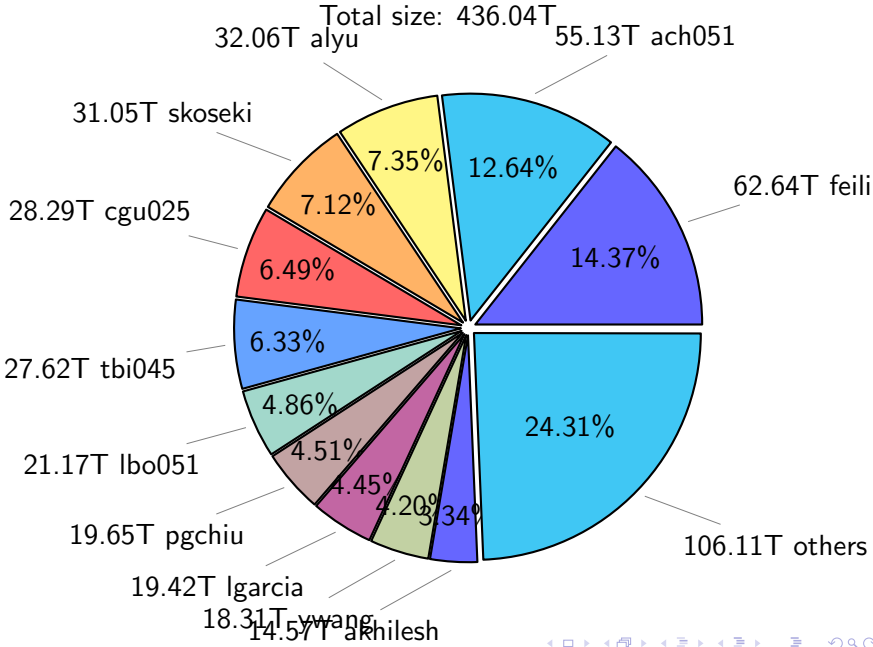

NS9039K total disk usage

Total size: 1135.62T
132.32T ywang

NS9039K file types usage

NS9039K history files usage

Total size: 546.10T

NS9039K restart files usage

Total size: 240.85T

NS9039K misc files usage

Total size: 348.68T

NS9039K total compressed

699.58T compressed

Total size: 1135.62T

436.04T uncompressed

NS9039K uncompressed files usage

NS9039K NorCPM/cases/*

No data

NS9039K shared/*

No data