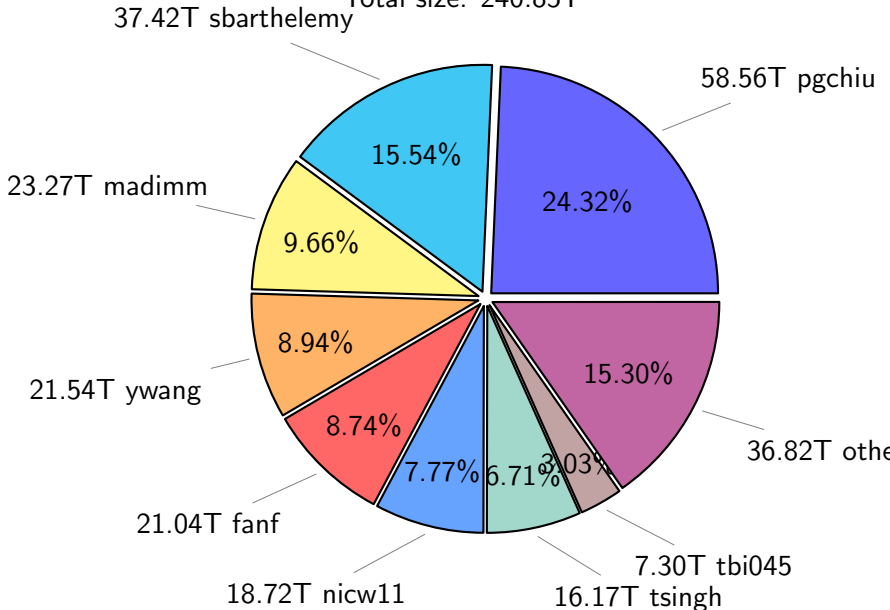

NS9039K total disk usage

Total size: 1135.62T
132.32T ywang

NS9039K file types usage

NS9039K history files usage

Total size: 546.10T

NS9039K restart files usage

Total size: 240.85T

NS9039K misc files usage

Total size: 348.68T

NS9039K total compressed

699.58T compressed

Total size: 1135.62T

436.04T uncompressed

NS9039K uncompressed files usage

NS9039K NorCPM/cases/*

No data

NS9039K shared/*

No data