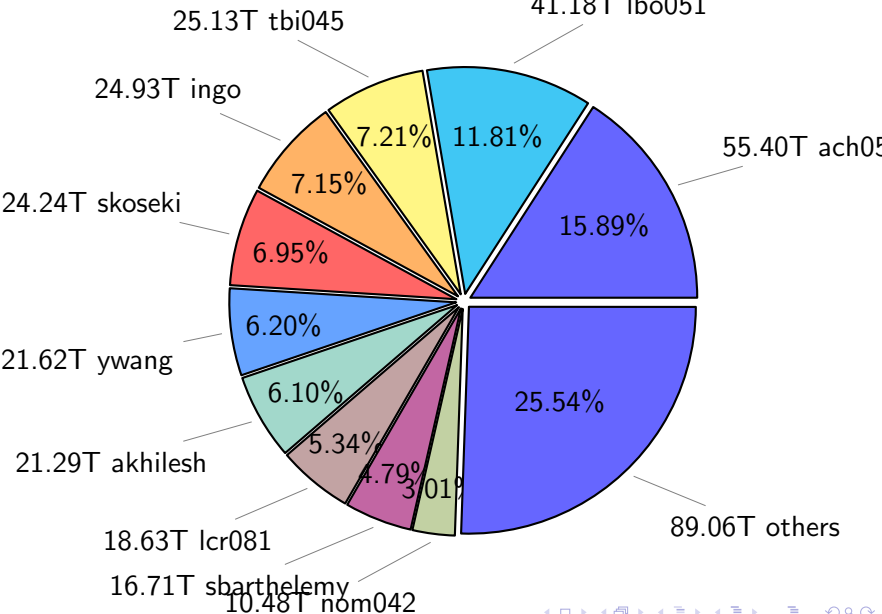

NS9039K (NIRD-LMD) disk usage

March 31, 2024

notes:

- ▶ Excluded directories: all hidden dir (start with .)
- ▶ Compressed file: file name end with "gz", "bz2", "tar", "zip" and NETCDF4 "nc"
- ▶ Restart files: path contains '/rest/'
- ▶ History files: path contains '/hist/'
- ▶ Items <3 % will be count as 'others'.
- ▶ Additional hard links are excluded.
- ▶ Weekly report: disk_ns9039k_YYYYMMDD.pdf
- ▶ Latest report: latest.pdf
- ▶ Ignored directories due to permission denied: filelist_classfy.err.txt
- ▶ Summary table: sizeTable.txt

NS9039K total disk usage

Total size: 1135.62T
132.32T ywang

NS9039K file types usage

NS9039K history files usage

Total size: 546.10T

NS9039K restart files usage

Total size: 240.85T

NS9039K misc files usage

Total size: 348.68T

NS9039K total compressed

699.58T compressed

Total size: 1135.62T

436.04T uncompressed

NS9039K uncompressed files usage

NS9039K NorCPM/cases/*

No data

NS9039K shared/*

No data