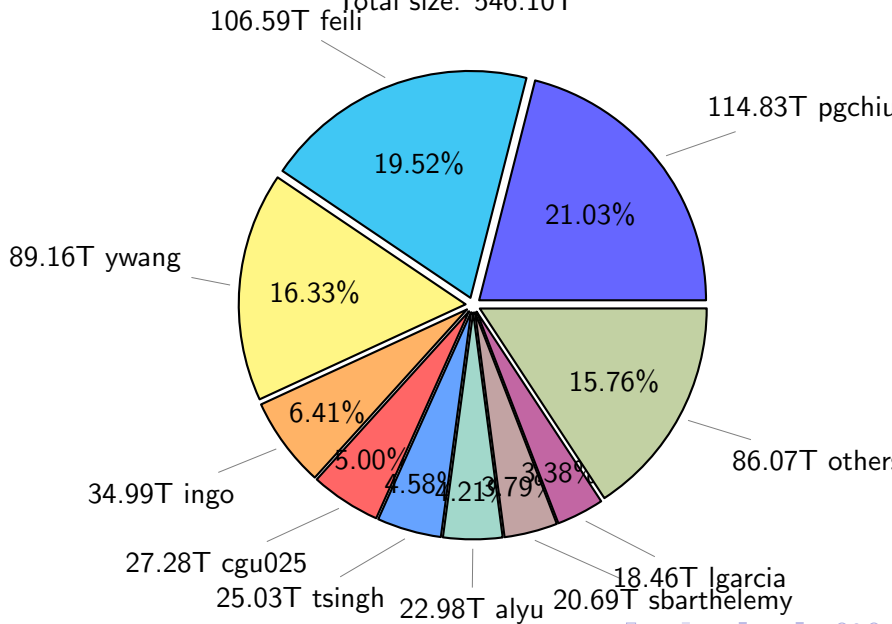

NS9039K total disk usage

Total size: 1135.62T
132.32T ywang

NS9039K file types usage

NS9039K history files usage

Total size: 546.10T

NS9039K restart files usage

Total size: 240.85T

NS9039K misc files usage

Total size: 348.68T

NS9039K total compressed

699.58T compressed

Total size: 1135.62T

436.04T uncompressed

NS9039K uncompressed files usage

NS9039K NorCPM/cases/*

No data

NS9039K shared/*

No data