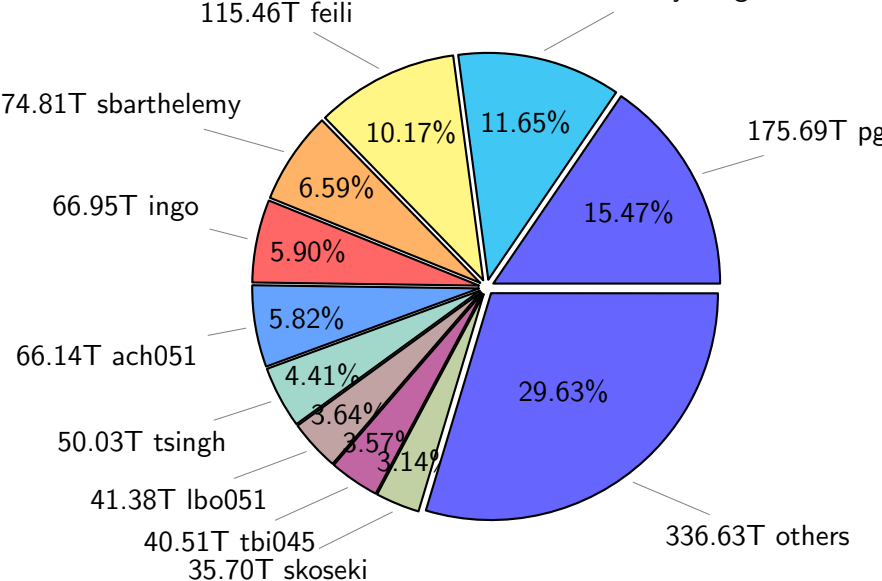

NS9039K (NIRD-LMD) disk usage

March 31, 2024

notes:

- ▶ Excluded directories: all hidden dir (start with .)
- ▶ Compressed file: file name end with "gz", "bz2", "tar", "zip" and NETCDF4 "nc"
- ▶ Restart files: path contains '/rest/'
- ▶ History files: path contains '/hist/'
- ▶ Items <3 % will be count as 'others'.
- ▶ Additional hard links are excluded.
- ▶ Weekly report: disk_ns9039k_YYYYMMDD.pdf
- ▶ Latest report: latest.pdf
- ▶ Ignored directories due to permission denied: filelist_classfy.err.txt
- ▶ Summary table: sizeTable.txt

NS9039K total disk usage

Total size: 1135.62T
132.32T ywang

NS9039K file types usage

NS9039K history files usage

Total size: 546.10T

NS9039K restart files usage

Total size: 240.85T

NS9039K misc files usage

Total size: 348.68T

NS9039K total compressed

699.58T compressed

Total size: 1135.62T

436.04T uncompressed

NS9039K uncompressed files usage

NS9039K NorCPM/cases/*

No data