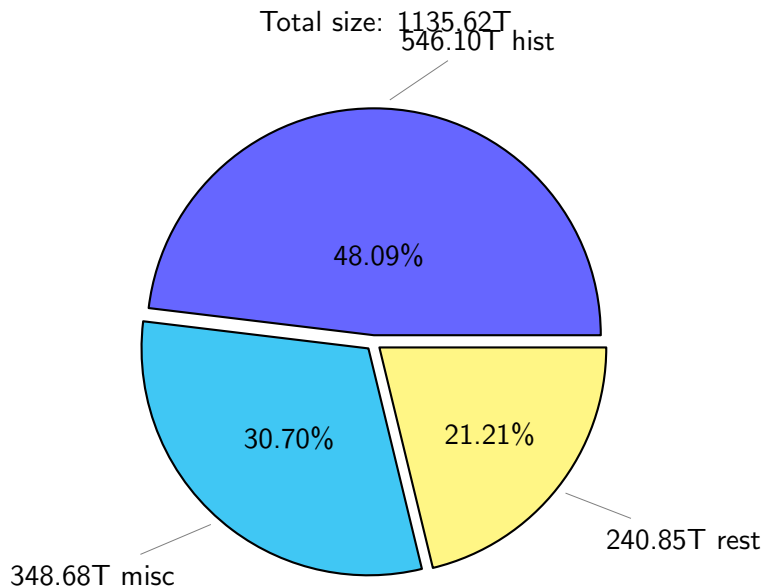

NS9039K (NIRD-LMD) disk usage

March 31, 2024

notes:

- ▶ Excluded directories: all hidden dir (start with .)
- ▶ Compressed file: file name end with "gz", "bz2", "tar", "zip" and NETCDF4 "nc"
- ▶ Restart files: path contains '/rest/'
- ▶ History files: path contains '/hist/'
- ▶ Items <3 % will be count as 'others'.
- ▶ Additional hard links are excluded.
- ▶ Weekly report: disk_ns9039k_YYYYMMDD.pdf
- ▶ Latest report: latest.pdf
- ▶ Ignored directories due to permission denied: filelist_classfy.err.txt
- ▶ Summary table: sizeTable.txt

NS9039K total disk usage

Total size: 1135.62T
132.32T ywang

NS9039K file types usage

NS9039K history files usage

Total size: 546.10T

NS9039K restart files usage

Total size: 240.85T

NS9039K misc files usage

Total size: 348.68T

NS9039K total compressed

699.58T compressed

Total size: 1135.62T

436.04T uncompressed

NS9039K uncompressed files usage

NS9039K NorCPM/cases/*

No data