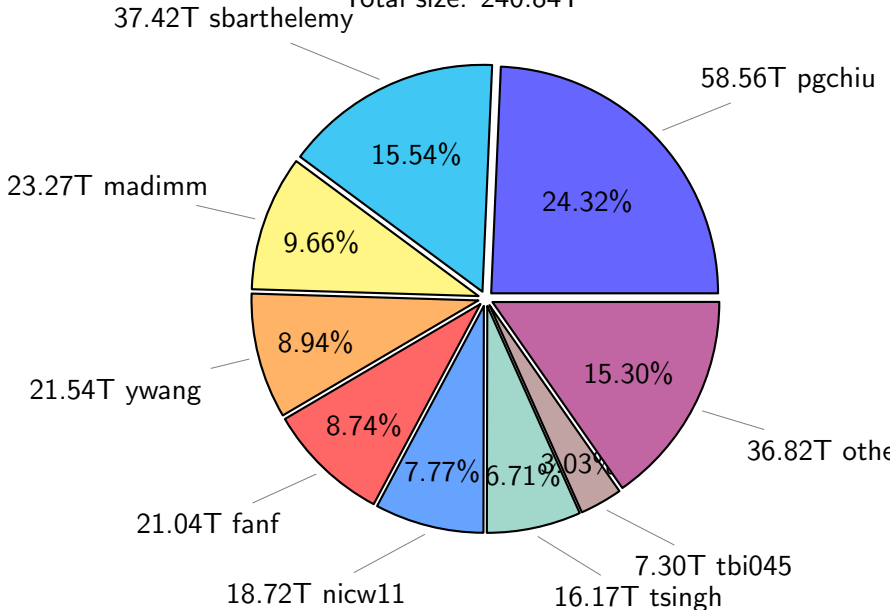

NS9039K total disk usage

Total size: 1135.30T

NS9039K file types usage

NS9039K history files usage

Total size: 545.83T

NS9039K restart files usage

Total size: 240.84T

NS9039K misc files usage

Total size: 348.63T

NS9039K total compressed

699.29T compressed

Total size: 1135.30T

436.02T uncompressed

NS9039K uncompressed files usage

NS9039K NorCPM/cases/*

No data

NS9039K shared/*

No data