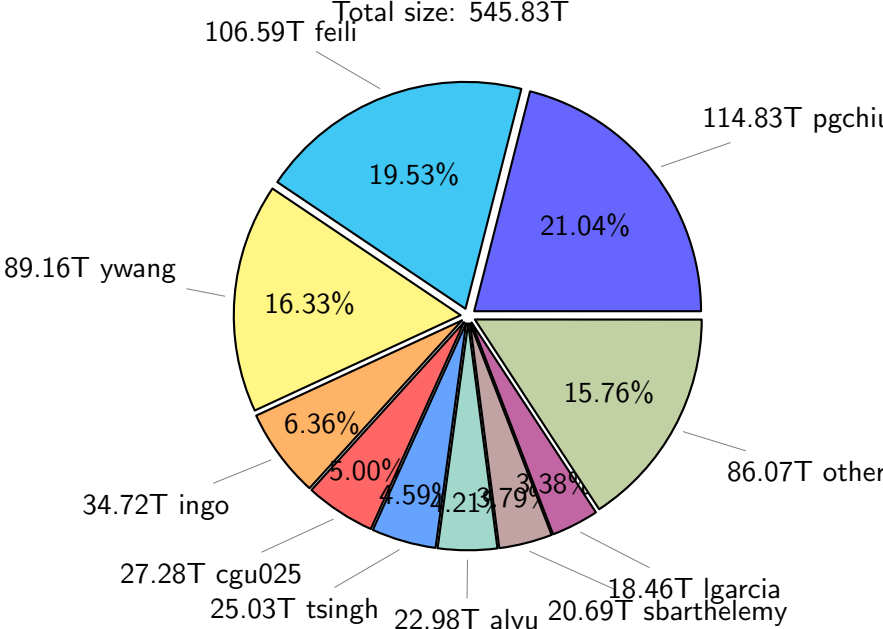

NS9039K total disk usage

Total size: 1135.30T

NS9039K file types usage

NS9039K history files usage

Total size: 545.83T

NS9039K restart files usage

Total size: 240.84T

NS9039K misc files usage

Total size: 348.63T

NS9039K total compressed

699.29T compressed

Total size: 1135.30T

436.02T uncompressed

NS9039K uncompressed files usage

NS9039K NorCPM/cases/*

No data

NS9039K shared/*

No data