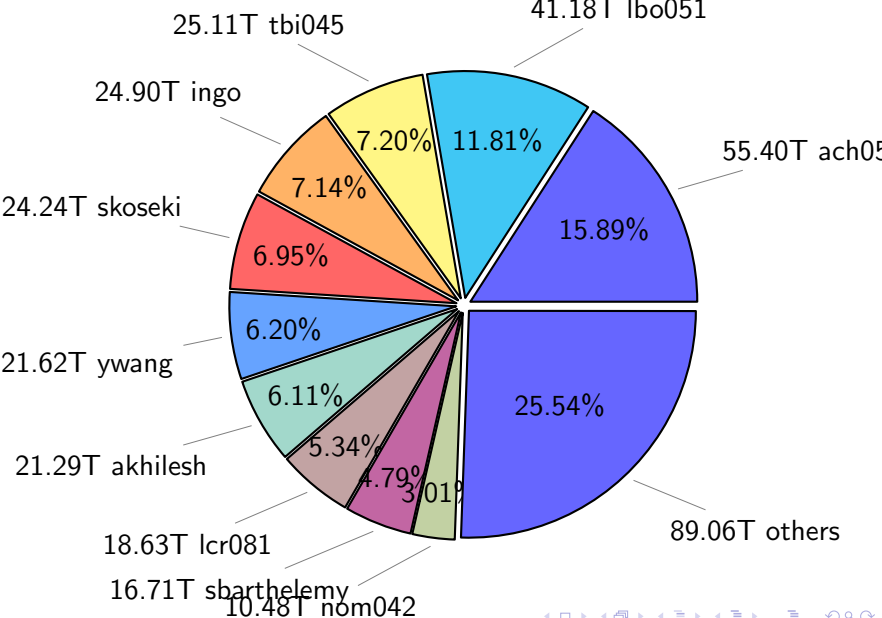

NS9039K (NIRD-LMD) disk usage

March 24, 2024

notes:

- ▶ Excluded directories: all hidden dir (start with .)
- ▶ Compressed file: file name end with "gz", "bz2", "tar", "zip" and NETCDF4 "nc"
- ▶ Restart files: path contains '/rest/'
- ▶ History files: path contains '/hist/'
- ▶ Items <3 % will be count as 'others'.
- ▶ Additional hard links are excluded.
- ▶ Weekly report: disk_ns9039k_YYYYMMDD.pdf
- ▶ Latest report: latest.pdf
- ▶ Ignored directories due to permission denied: filelist_classfy.err.txt
- ▶ Summary table: sizeTable.txt

NS9039K total disk usage

Total size: 1135.30T

NS9039K file types usage

NS9039K history files usage

Total size: 545.83T

NS9039K restart files usage

Total size: 240.84T

NS9039K misc files usage

Total size: 348.63T

NS9039K total compressed

699.29T compressed

Total size: 1135.30T

436.02T uncompressed

NS9039K uncompressed files usage

NS9039K NorCPM/cases/*

No data

NS9039K shared/*

No data