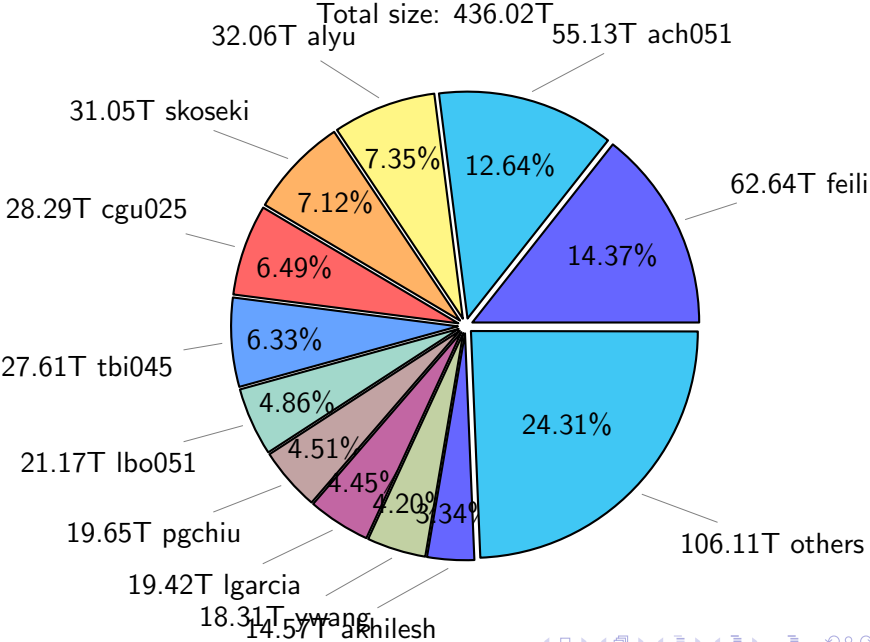

NS9039K total disk usage

Total size: 1135.30T

NS9039K file types usage

NS9039K history files usage

Total size: 545.83T

NS9039K restart files usage

Total size: 240.84T

NS9039K misc files usage

Total size: 348.63T

NS9039K total compressed

699.29T compressed

Total size: 1135.30T

436.02T uncompressed

NS9039K uncompressed files usage

NS9039K NorCPM/cases/*

No data

NS9039K shared/*

No data