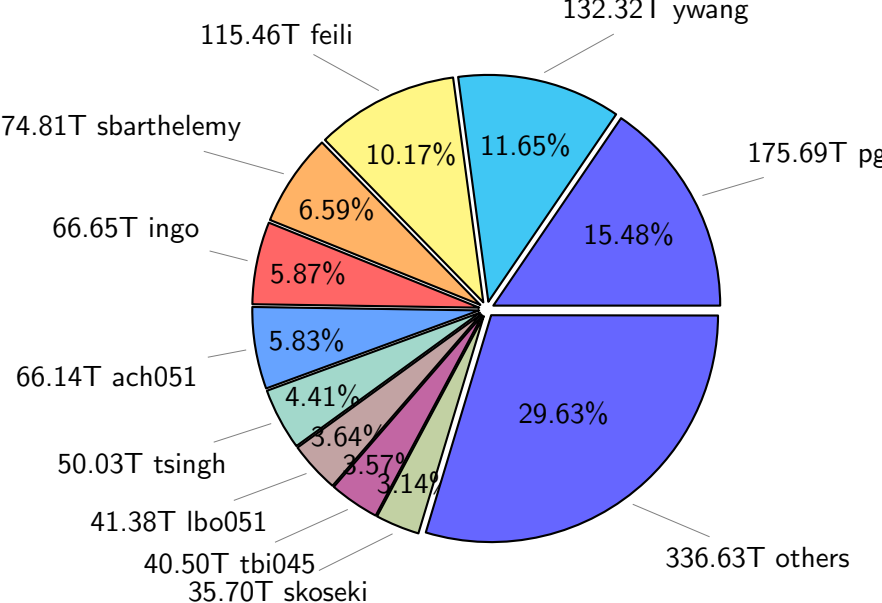

NS9039K (NIRD-LMD) disk usage

March 24, 2024

notes:

- ▶ Excluded directories: all hidden dir (start with .)
- ▶ Compressed file: file name end with "gz", "bz2", "tar", "zip" and NETCDF4 "nc"
- ▶ Restart files: path contains '/rest/'
- ▶ History files: path contains '/hist/'
- ▶ Items <3 % will be count as 'others'.
- ▶ Additional hard links are excluded.
- ▶ Weekly report: disk_ns9039k_YYYYMMDD.pdf
- ▶ Latest report: latest.pdf
- ▶ Ignored directories due to permission denied: filelist_classfy.err.txt
- ▶ Summary table: sizeTable.txt

NS9039K total disk usage

Total size: 1135.30T

NS9039K file types usage

NS9039K history files usage

Total size: 545.83T

NS9039K restart files usage

Total size: 240.84T

NS9039K misc files usage

Total size: 348.63T

NS9039K total compressed

699.29T compressed

Total size: 1135.30T

436.02T uncompressed

NS9039K uncompressed files usage

NS9039K NorCPM/cases/*

No data