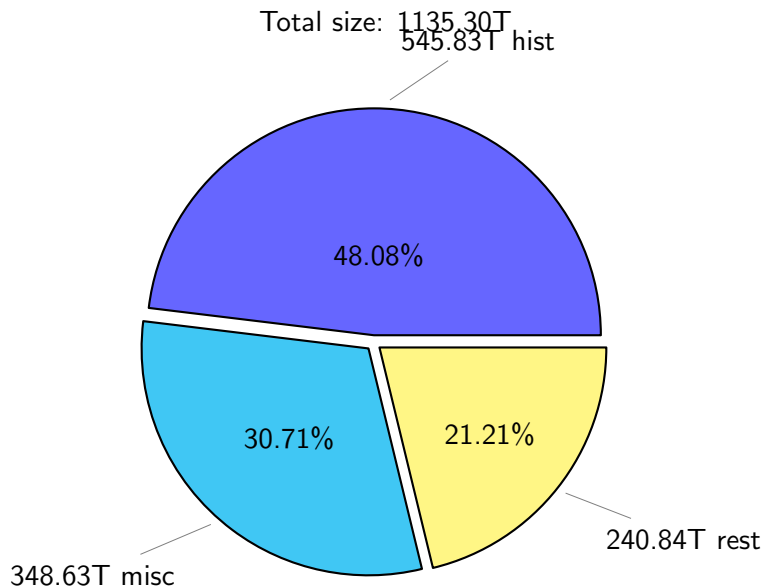

NS9039K (NIRD-LMD) disk usage

March 24, 2024

notes:

- ▶ Excluded directories: all hidden dir (start with .)
- ▶ Compressed file: file name end with "gz", "bz2", "tar", "zip" and NETCDF4 "nc"
- ▶ Restart files: path contains '/rest/'
- ▶ History files: path contains '/hist/'
- ▶ Items <3 % will be count as 'others'.
- ▶ Additional hard links are excluded.
- ▶ Weekly report: disk_ns9039k_YYYYMMDD.pdf
- ▶ Latest report: latest.pdf
- ▶ Ignored directories due to permission denied: filelist_classfy.err.txt
- ▶ Summary table: sizeTable.txt

NS9039K total disk usage

Total size: 1135.30T

NS9039K file types usage

NS9039K history files usage

Total size: 545.83T

NS9039K restart files usage

Total size: 240.84T

NS9039K misc files usage

Total size: 348.63T

NS9039K total compressed

699.29T compressed

Total size: 1135.30T

436.02T uncompressed

NS9039K uncompressed files usage

NS9039K NorCPM/cases/*

No data