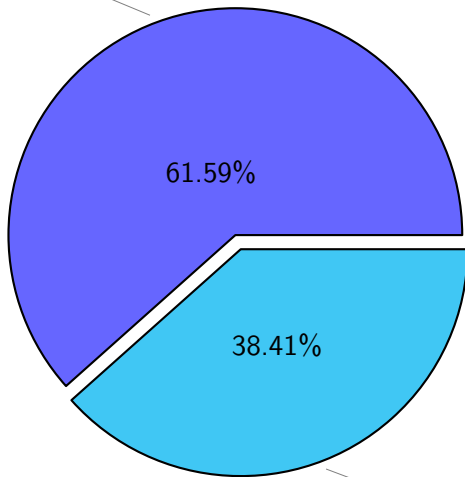

NS9039K total disk usage

Total size: 1135.30T

NS9039K file types usage

NS9039K history files usage

Total size: 545.83T

NS9039K restart files usage

Total size: 240.84T

NS9039K misc files usage

Total size: 348.63T

NS9039K total compressed

699.29T compressed

Total size: 1135.30T

436.02T uncompressed

NS9039K uncompressed files usage

NS9039K NorCPM/cases/*

No data