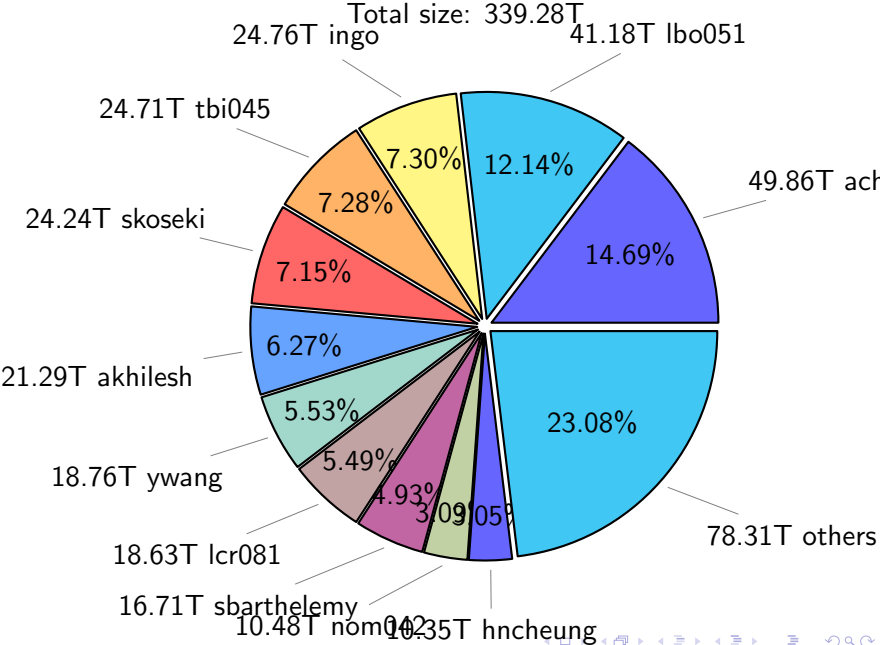

NS9039K misc files usage