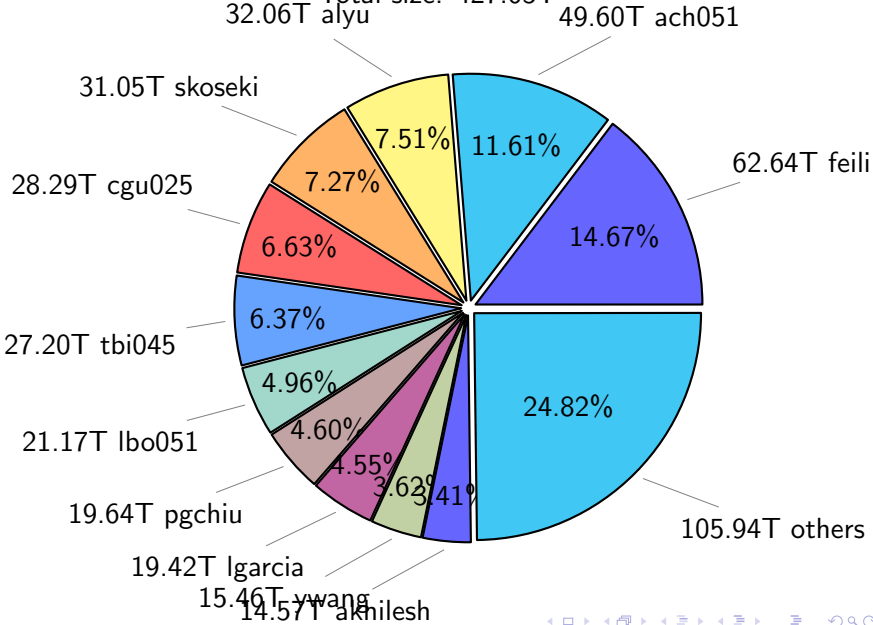

# NS9039K history files usage

Total size: 545.72T

# NS9039K misc files usage

# NS9039K total compressed

698.75T compressed

Total size: 1125.80T

427.05T uncompressed

# NS9039K uncompressed files usage

Total size: 427.05T

NS9039K NorCPM/cases/\*

No data

NS9039K shared/\*

No data