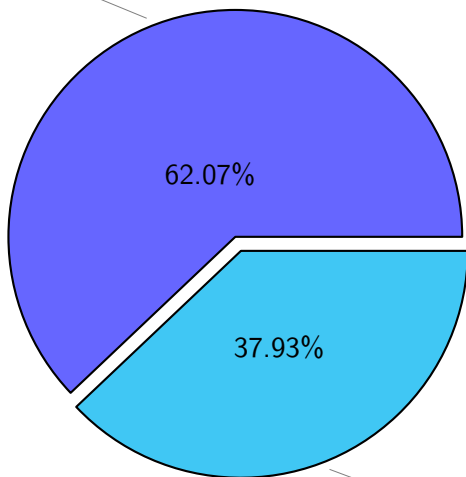

NS9039K total compressed

698.75T compressed

Total size: 1125.80T

427.05T uncompressed