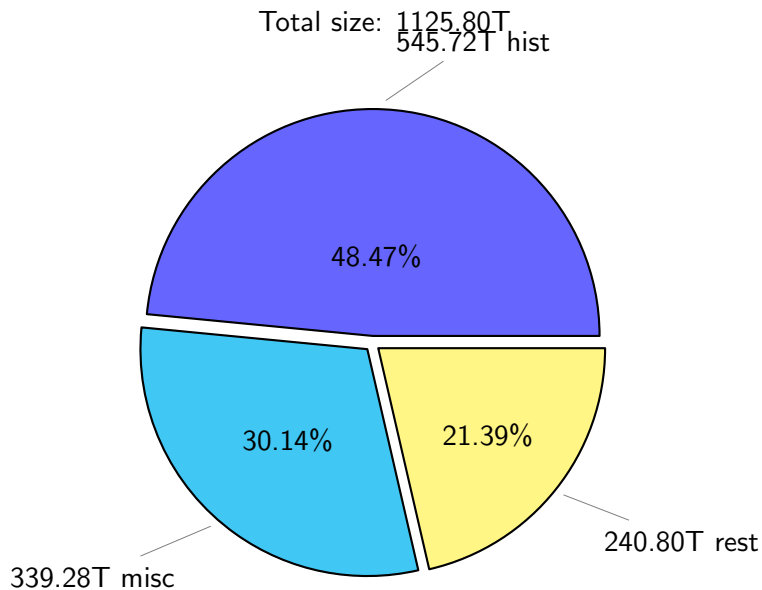

# NS9039K total disk usage

Total size: 1125.80T

# NS9039K history files usage

Total size: 545.72T

# NS9039K total compressed

698.75T compressed

Total size: 1125.80T

427.05T uncompressed

# NS9039K uncompressed files usage

Total size: 427.05T

NS9039K NorCPM/cases/\*

No data

NS9039K shared/\*

No data