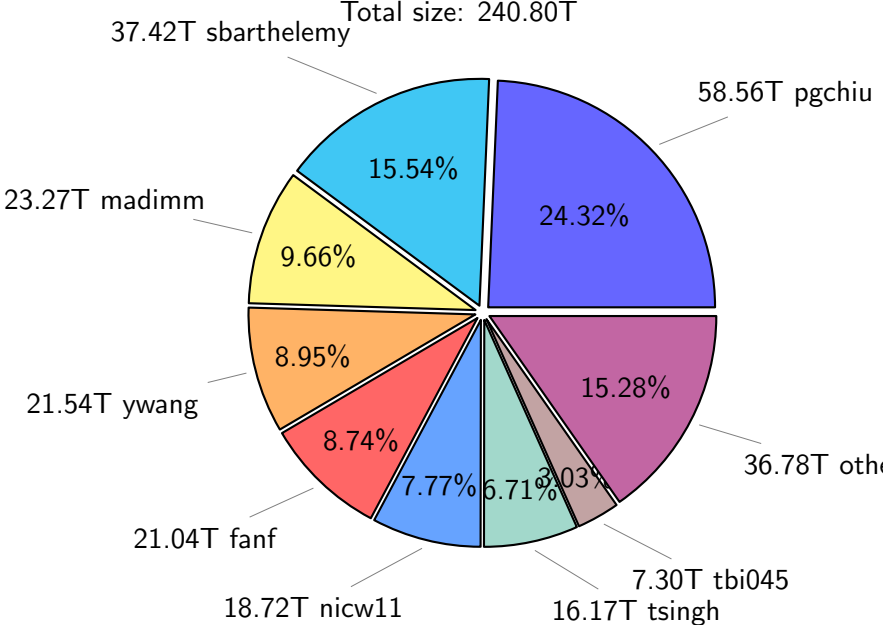

# NS9039K total disk usage

Total size: 1125.80T

## NS9039K file types usage

# NS9039K history files usage

Total size: 545.72T

# NS9039K restart files usage

Total size: 240.80T