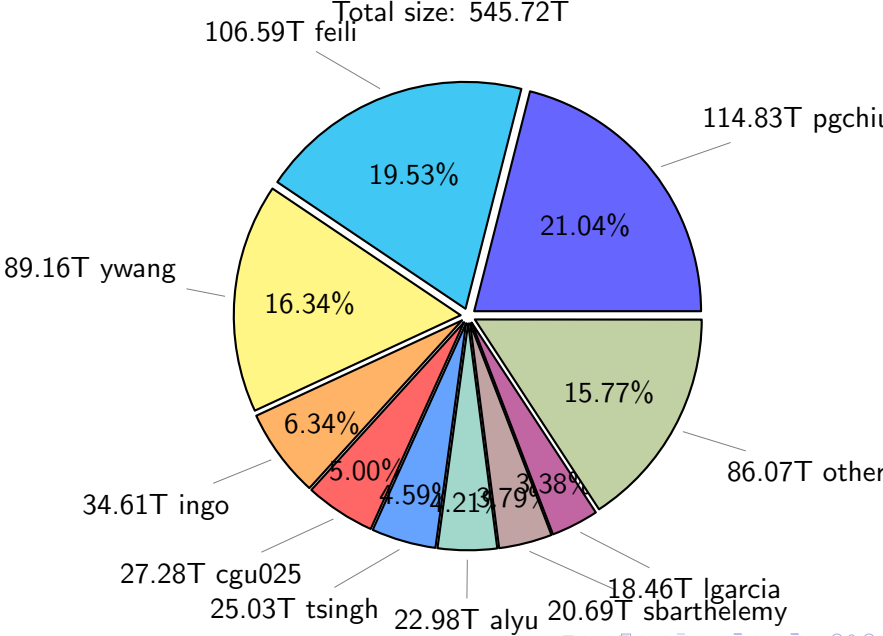

# NS9039K total disk usage

Total size: 1125.80T

# NS9039K history files usage

Total size: 545.72T

# NS9039K restart files usage

Total size: 240.80T

# NS9039K uncompressed files usage

Total size: 427.05T

NS9039K NorCPM/cases/\*

No data

NS9039K shared/\*

No data