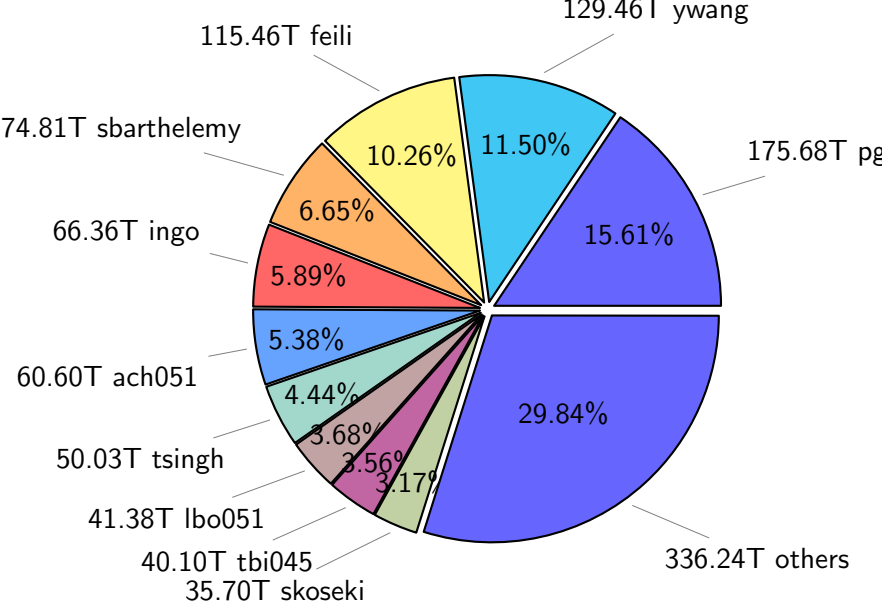

# NS9039K (NIRD-LMD) disk usage

March 10, 2024

notes:

- ▶ Excluded directories: all hidden dir (start with .)
- ▶ Compressed file: file name end with "gz", "bz2", "tar", "zip" and NETCDF4 "nc"
- ▶ Restart files: path contains '/rest/'
- ▶ History files: path contains '/hist/'
- ▶ Items <3 % will be count as 'others'.
- ▶ Additional hard links are excluded.
- ▶ Weekly report: disk\_ns9039k\_YYYYMMDD.pdf
- ▶ Latest report: latest.pdf
- ▶ Ignored directories due to permission denied: filelist\_classfy.err.txt
- ▶ Summary table: sizeTable.txt

# NS9039K total disk usage

Total size: 1125.80T

# NS9039K history files usage

Total size: 545.72T

# NS9039K uncompressed files usage

Total size: 427.05T

NS9039K NorCPM/cases/\*

No data

NS9039K shared/\*

No data