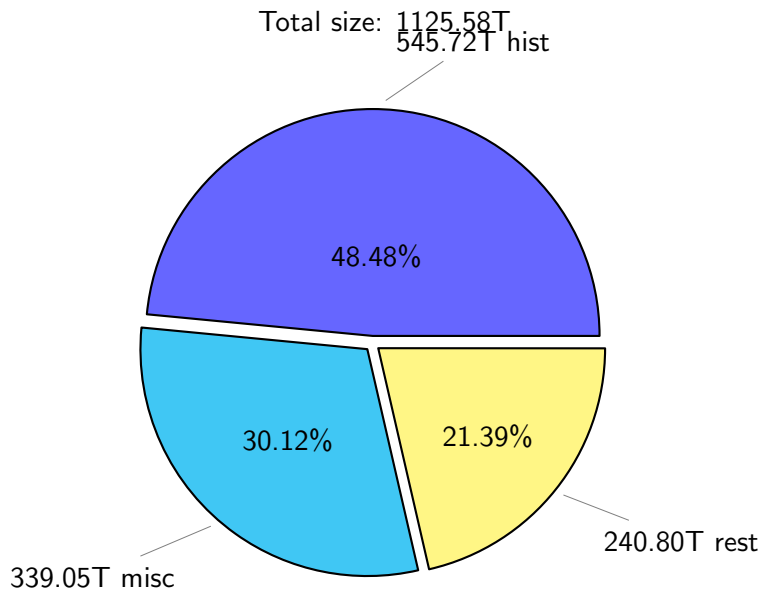

NS9039K (NIRD-LMD) disk usage

March 3, 2024

notes:

- ▶ Excluded directories: all hidden dir (start with .)
- ▶ Compressed file: file name end with "gz", "bz2", "tar", "zip" and NETCDF4 "nc"
- ▶ Restart files: path contains '/rest/'
- ▶ History files: path contains '/hist/'
- ▶ Items <3 % will be count as 'others'.
- ▶ Additional hard links are excluded.
- ▶ Weekly report: disk_ns9039k_YYYYMMDD.pdf
- ▶ Latest report: latest.pdf
- ▶ Ignored directories due to permission denied: filelist_classfy.err.txt
- ▶ Summary table: sizeTable.txt

NS9039K total disk usage

Total size: 1125.58T

NS9039K file types usage

NS9039K history files usage

Total size: 545.72T

NS9039K restart files usage

Total size: 240.80T

NS9039K misc files usage

NS9039K total compressed

698.73T compressed

Total size: 1125.58T

426.85T uncompressed

NS9039K uncompressed files usage

Total size: 426.85T

NS9039K NorCPM/cases/*

No data