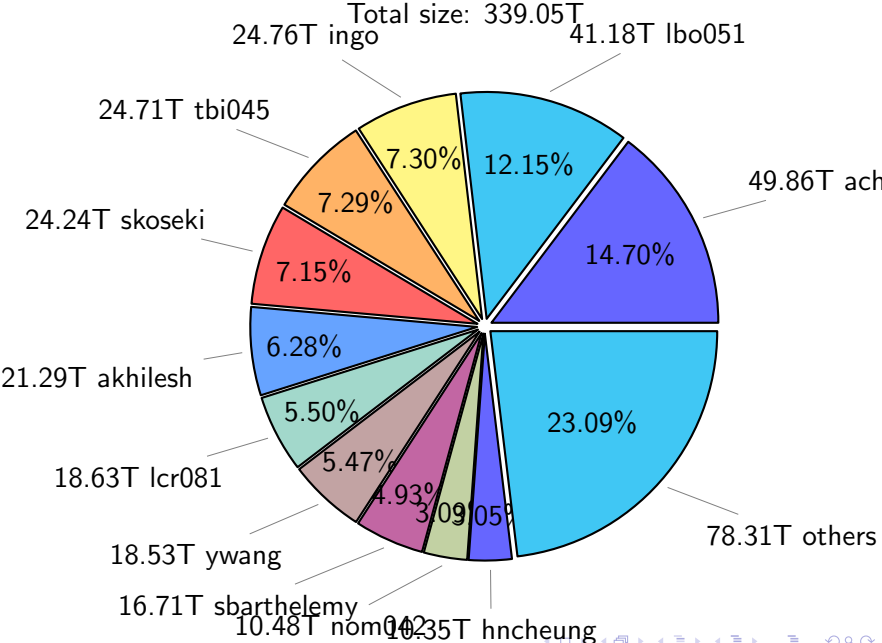

NS9039K total disk usage

Total size: 1125.58T

NS9039K file types usage

NS9039K history files usage

Total size: 545.72T

NS9039K restart files usage

Total size: 240.80T

NS9039K misc files usage

NS9039K total compressed

698.73T compressed

Total size: 1125.58T

426.85T uncompressed

NS9039K uncompressed files usage

Total size: 426.85T

NS9039K NorCPM/cases/*

No data