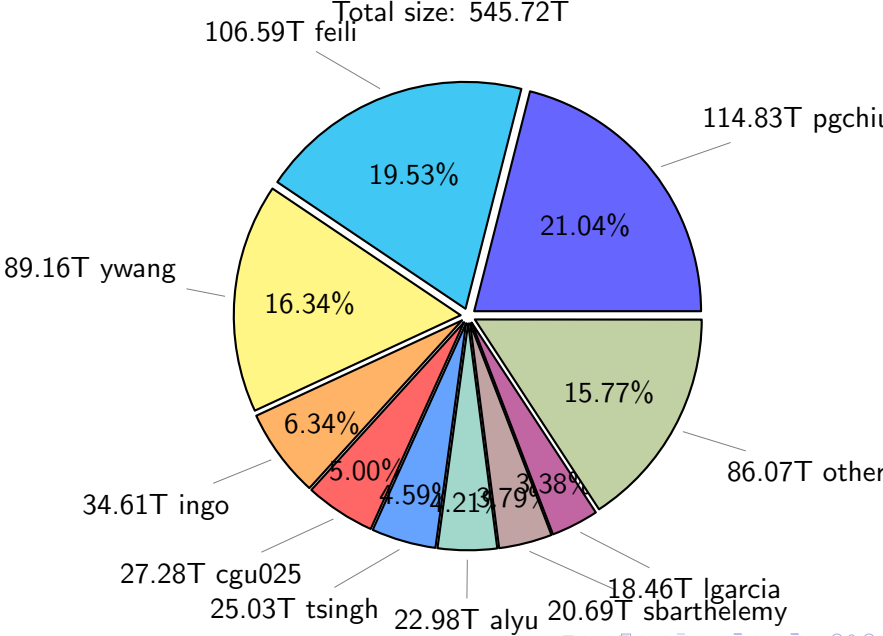

NS9039K total disk usage

Total size: 1125.58T

NS9039K file types usage

NS9039K history files usage

Total size: 545.72T

NS9039K restart files usage

Total size: 240.80T

NS9039K misc files usage

NS9039K total compressed

698.73T compressed

Total size: 1125.58T

426.85T uncompressed

NS9039K uncompressed files usage

Total size: 426.85T

NS9039K NorCPM/cases/*

No data

NS9039K shared/*

No data