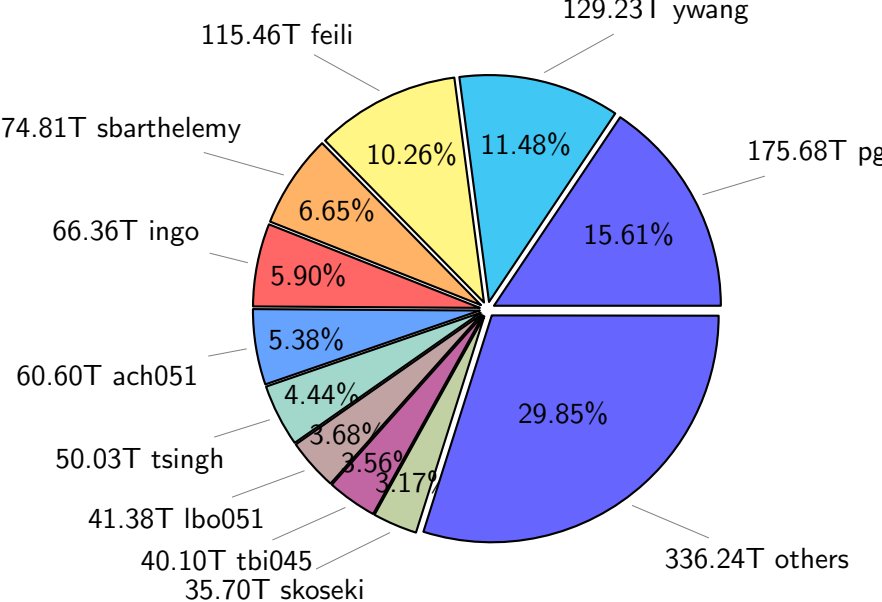

NS9039K (NIRD-LMD) disk usage

March 3, 2024

notes:

- ▶ Excluded directories: all hidden dir (start with .)
- ▶ Compressed file: file name end with "gz", "bz2", "tar", "zip" and NETCDF4 "nc"
- ▶ Restart files: path contains '/rest/'
- ▶ History files: path contains '/hist/'
- ▶ Items <3 % will be count as 'others'.
- ▶ Additional hard links are excluded.
- ▶ Weekly report: disk_ns9039k_YYYYMMDD.pdf
- ▶ Latest report: latest.pdf
- ▶ Ignored directories due to permission denied: filelist_classfy.err.txt
- ▶ Summary table: sizeTable.txt

NS9039K total disk usage

Total size: 1125.58T

NS9039K file types usage

NS9039K history files usage

Total size: 545.72T

NS9039K restart files usage

Total size: 240.80T

NS9039K misc files usage

NS9039K total compressed

698.73T compressed

Total size: 1125.58T

426.85T uncompressed

NS9039K uncompressed files usage

Total size: 426.85T

NS9039K NorCPM/cases/*

No data