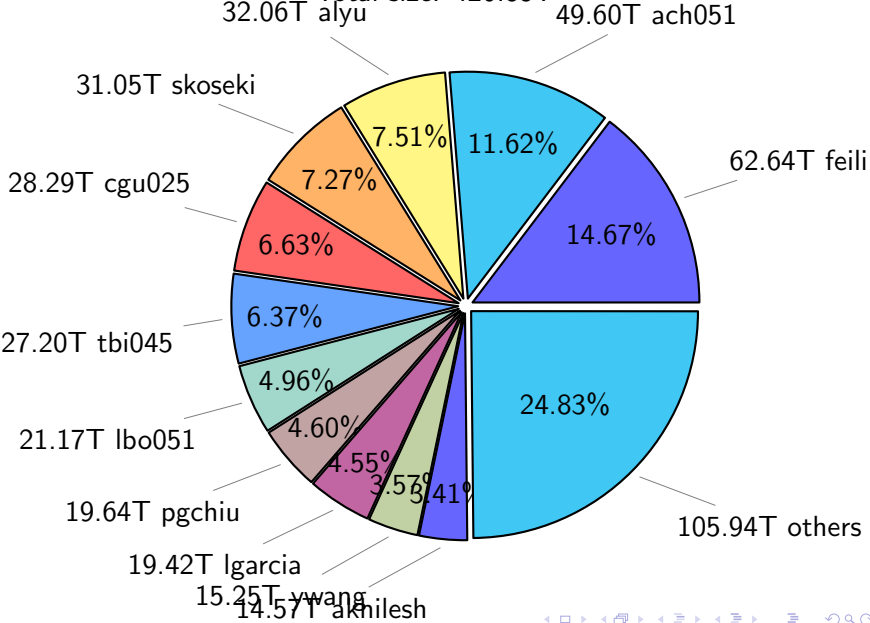

NS9039K total disk usage

Total size: 1125.58T

NS9039K file types usage

NS9039K history files usage

Total size: 545.72T

NS9039K restart files usage

Total size: 240.80T

NS9039K misc files usage

NS9039K total compressed

698.73T compressed

Total size: 1125.58T

426.85T uncompressed

NS9039K uncompressed files usage

Total size: 426.85T

NS9039K NorCPM/cases/*

No data

NS9039K shared/*

No data