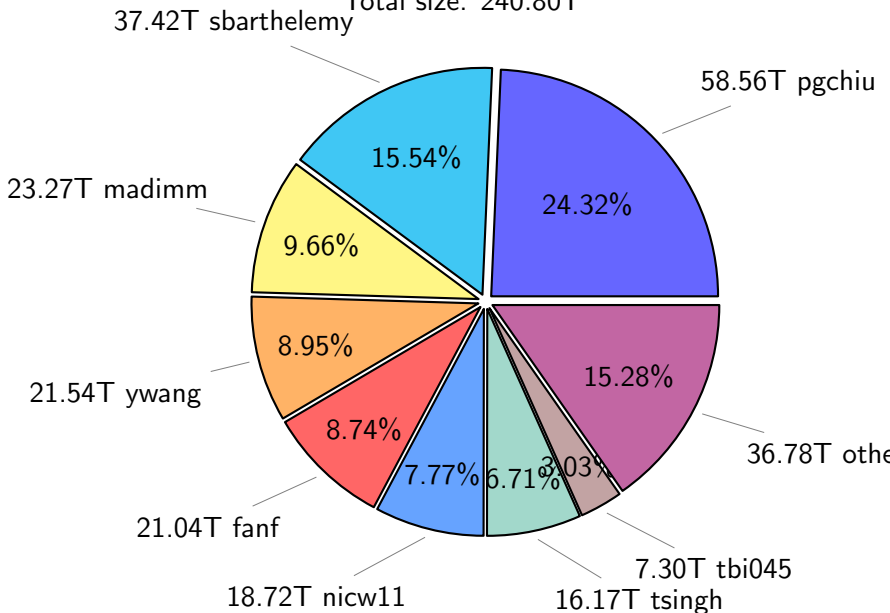

NS9039K total disk usage

Total size: 1125.58T

NS9039K file types usage

NS9039K history files usage

Total size: 545.72T

NS9039K restart files usage

Total size: 240.80T

NS9039K misc files usage

NS9039K total compressed

698.73T compressed

Total size: 1125.58T

426.85T uncompressed

NS9039K uncompressed files usage

Total size: 426.85T

NS9039K NorCPM/cases/*

No data

NS9039K shared/*

No data