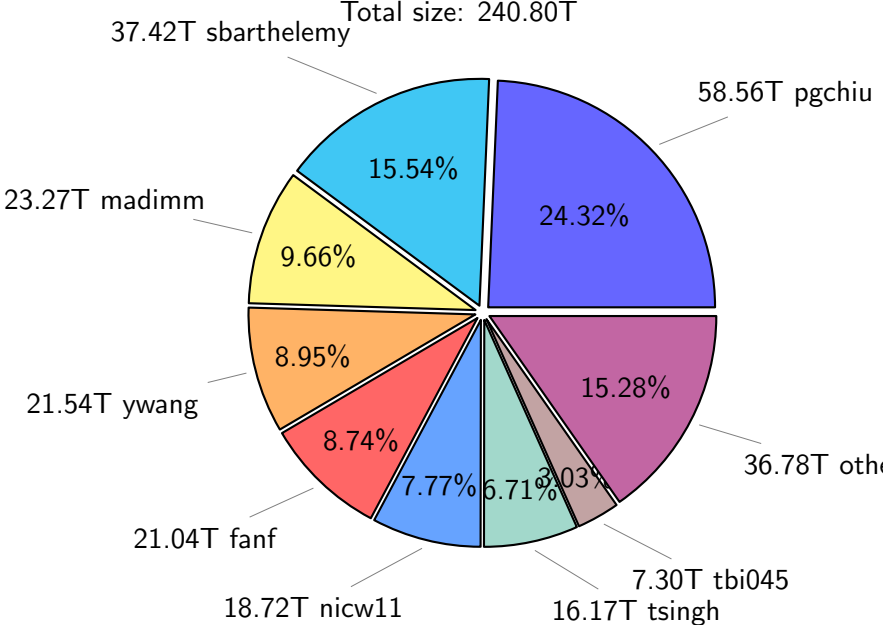

NS9039K total disk usage

Total size: 1121.73T

NS9039K file types usage

NS9039K history files usage

Total size: 545.72T

NS9039K restart files usage

Total size: 240.80T

NS9039K misc files usage

Total size: 335.21T

NS9039K total compressed

Total size: 1121.73T
698.54T compressed

423.19T uncompressed

NS9039K uncompressed files usage

NS9039K NorCPM/cases/*

No data

NS9039K shared/*