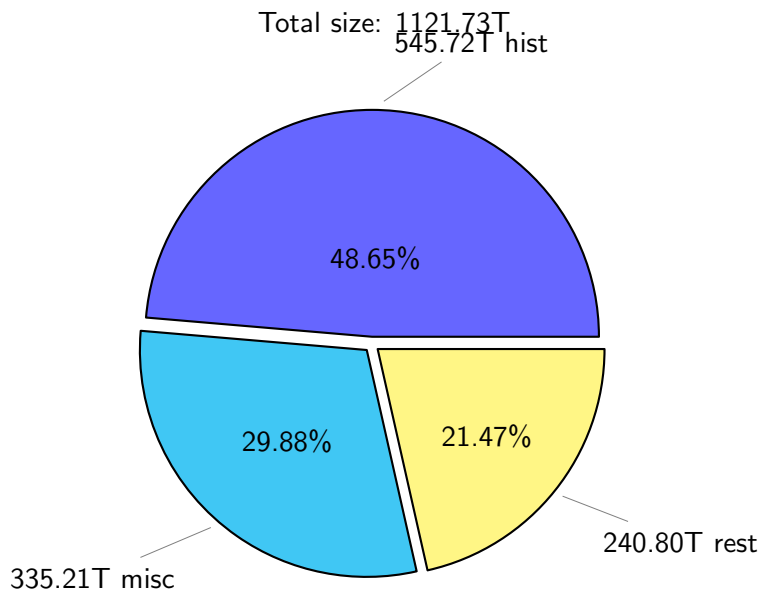

NS9039K (NIRD-LMD) disk usage

February 25, 2024

notes:

- ▶ Excluded directories: all hidden dir (start with .)
- ▶ Compressed file: file name end with "gz", "bz2", "tar", "zip" and NETCDF4 "nc"
- ▶ Restart files: path contains '/rest/'
- ▶ History files: path contains '/hist/'
- ▶ Items <3 % will be count as 'others'.
- ▶ Additional hard links are excluded.
- ▶ Weekly report: disk_ns9039k_YYYYMMDD.pdf
- ▶ Latest report: latest.pdf
- ▶ Ignored directories due to permission denied: filelist_classfy.err.txt
- ▶ Summary table: sizeTable.txt

NS9039K total disk usage

Total size: 1121.73T

NS9039K file types usage

NS9039K history files usage

Total size: 545.72T

NS9039K restart files usage

Total size: 240.80T

NS9039K misc files usage

Total size: 335.21T

NS9039K total compressed

Total size: 1121.73T
698.54T compressed

423.19T uncompressed

NS9039K uncompressed files usage

NS9039K NorCPM/cases/*

No data

NS9039K shared/*