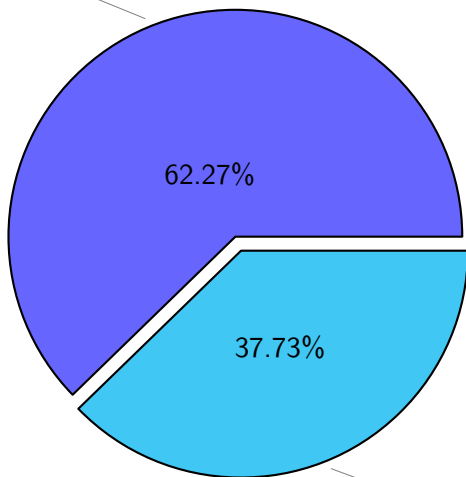

NS9039K total disk usage

Total size: 1121.73T

NS9039K file types usage

NS9039K history files usage

Total size: 545.72T

NS9039K restart files usage

Total size: 240.80T

NS9039K misc files usage

Total size: 335.21T

NS9039K total compressed

Total size: 1121.73T
698.54T compressed

423.19T uncompressed

NS9039K uncompressed files usage

NS9039K NorCPM/cases/*

No data

NS9039K shared/*