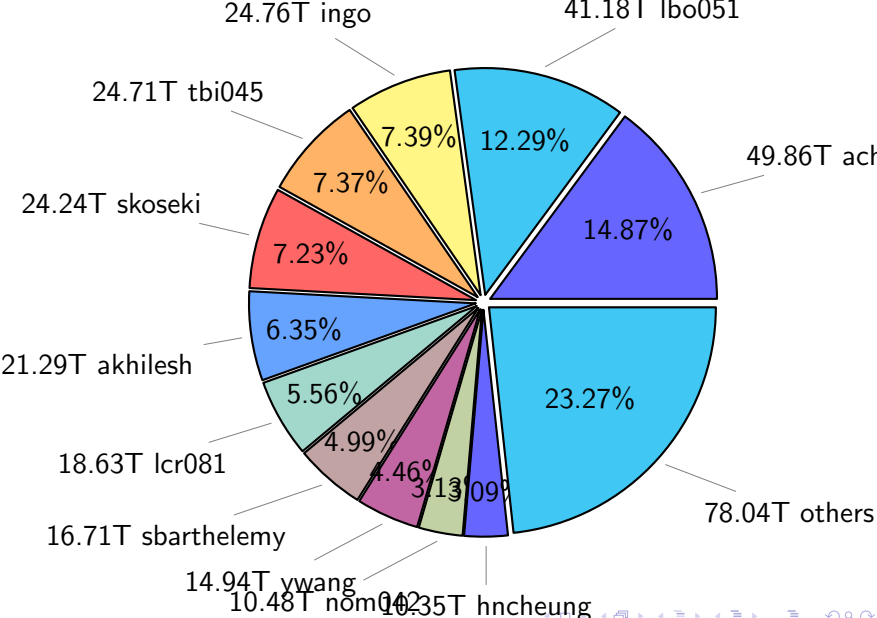

NS9039K (NIRD-LMD) disk usage

February 25, 2024

notes:

- ▶ Excluded directories: all hidden dir (start with .)
- ▶ Compressed file: file name end with "gz", "bz2", "tar", "zip" and NETCDF4 "nc"
- ▶ Restart files: path contains '/rest/'
- ▶ History files: path contains '/hist/'
- ▶ Items <3 % will be count as 'others'.
- ▶ Additional hard links are excluded.
- ▶ Weekly report: disk_ns9039k_YYYYMMDD.pdf
- ▶ Latest report: latest.pdf
- ▶ Ignored directories due to permission denied: filelist_classfy.err.txt
- ▶ Summary table: sizeTable.txt

NS9039K total disk usage

Total size: 1121.73T

NS9039K file types usage

NS9039K history files usage

Total size: 545.72T

NS9039K restart files usage

Total size: 240.80T

NS9039K misc files usage

Total size: 335.21T

NS9039K total compressed

Total size: 1121.73T
698.54T compressed

423.19T uncompressed

NS9039K uncompressed files usage

NS9039K NorCPM/cases/*

No data

NS9039K shared/*