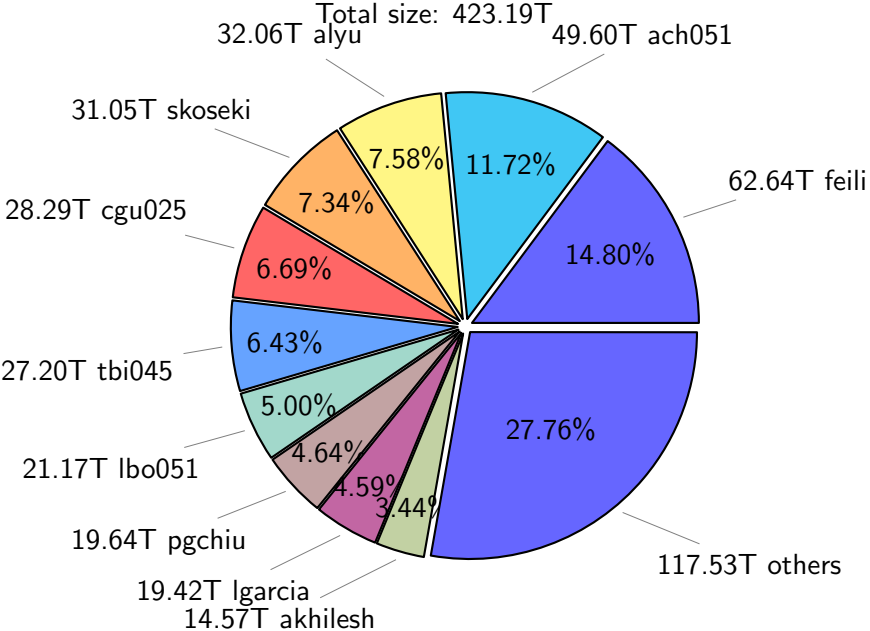

NS9039K total disk usage

Total size: 1121.73T

NS9039K file types usage

NS9039K history files usage

Total size: 545.72T

NS9039K restart files usage

Total size: 240.80T

NS9039K misc files usage

Total size: 335.21T

NS9039K total compressed

Total size: 1121.73T
698.54T compressed

423.19T uncompressed

NS9039K uncompressed files usage

NS9039K NorCPM/cases/*

No data

NS9039K shared/*