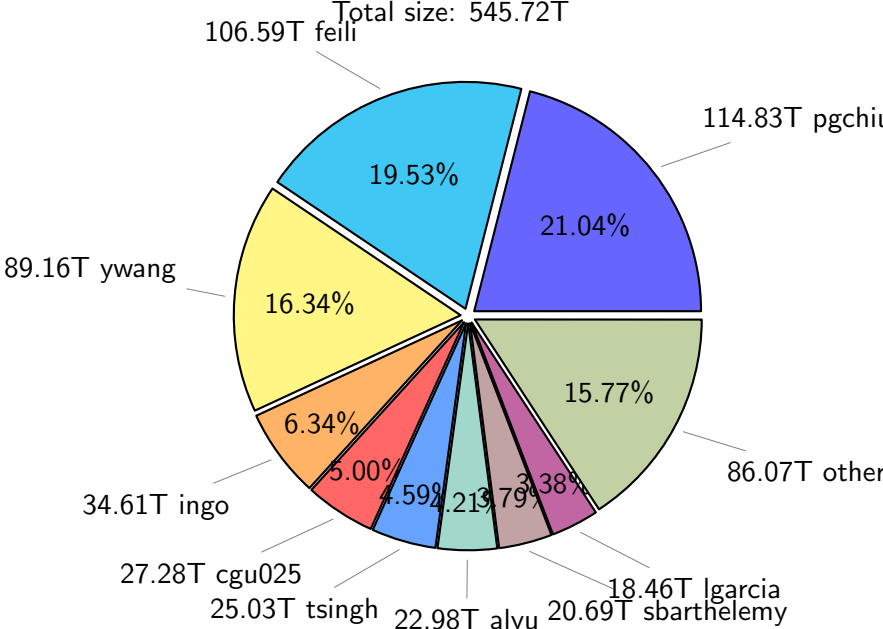

NS9039K total disk usage

Total size: 1121.73T

NS9039K file types usage

NS9039K history files usage

Total size: 545.72T

NS9039K restart files usage

Total size: 240.80T

NS9039K misc files usage

Total size: 335.21T

NS9039K total compressed

Total size: 1121.73T
698.54T compressed

423.19T uncompressed

NS9039K uncompressed files usage

NS9039K NorCPM/cases/*

No data

NS9039K shared/*