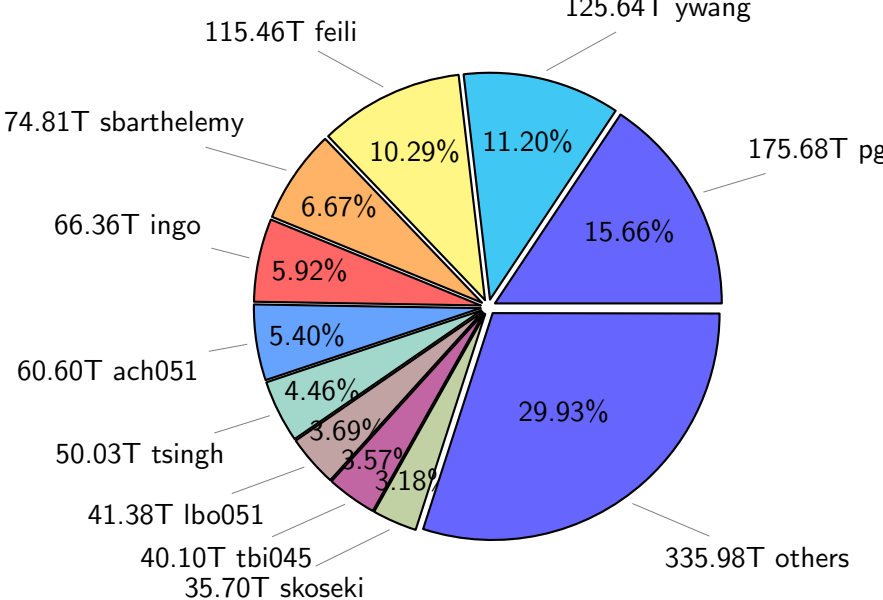

NS9039K (NIRD-LMD) disk usage

February 25, 2024

notes:

- ▶ Excluded directories: all hidden dir (start with .)
- ▶ Compressed file: file name end with "gz", "bz2", "tar", "zip" and NETCDF4 "nc"
- ▶ Restart files: path contains '/rest/'
- ▶ History files: path contains '/hist/'
- ▶ Items <3 % will be count as 'others'.
- ▶ Additional hard links are excluded.
- ▶ Weekly report: disk_ns9039k_YYYYMMDD.pdf
- ▶ Latest report: latest.pdf
- ▶ Ignored directories due to permission denied: filelist_classfy.err.txt
- ▶ Summary table: sizeTable.txt

NS9039K total disk usage

Total size: 1121.73T

NS9039K file types usage

NS9039K history files usage

Total size: 545.72T

NS9039K restart files usage

Total size: 240.80T

NS9039K misc files usage

Total size: 335.21T

NS9039K total compressed

Total size: 1121.73T
698.54T compressed

423.19T uncompressed

NS9039K uncompressed files usage

NS9039K NorCPM/cases/*

No data

NS9039K shared/*