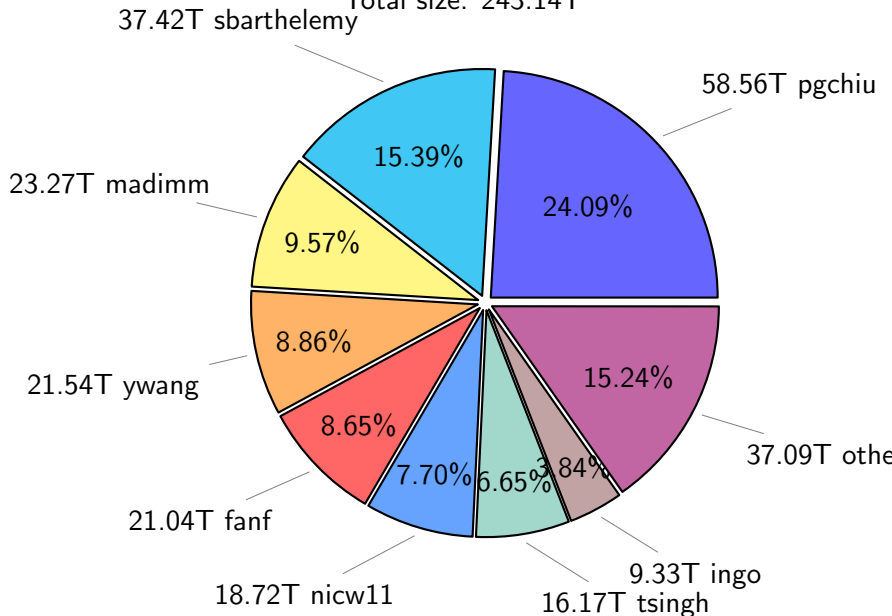

NS9039K total disk usage

Total size: 1151.44T

NS9039K file types usage

NS9039K history files usage

Total size: 574.74T

NS9039K restart files usage

Total size: 243.14T

NS9039K misc files usage

Total size: 333.56T

NS9039K total compressed

Total size: 1151.44T
727.68T compressed

423.76T uncompressed

NS9039K uncompressed files usage

NS9039K NorCPM/cases/*

No data

NS9039K shared/*