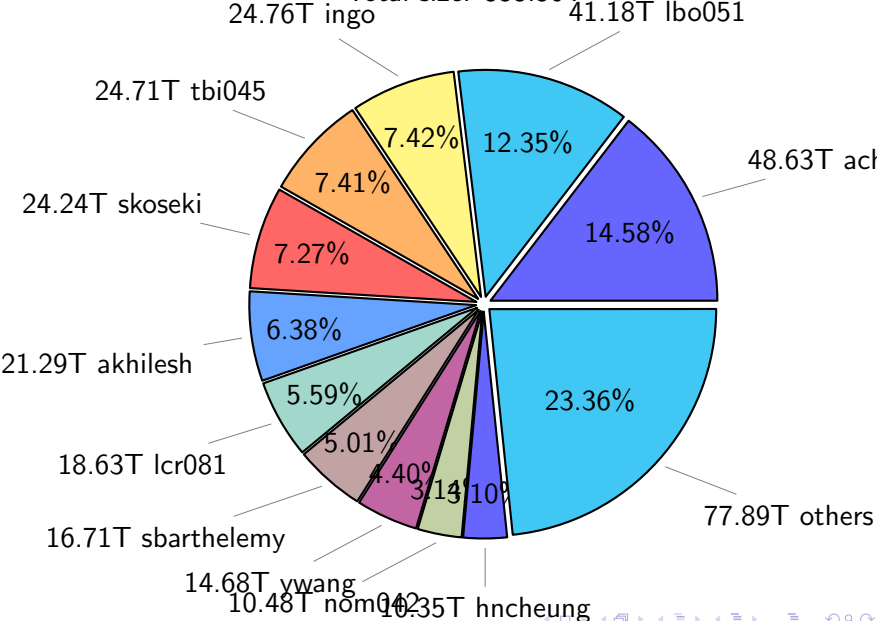

NS9039K (NIRD-LMD) disk usage

February 18, 2024

notes:

- ▶ Excluded directories: all hidden dir (start with .)
- ▶ Compressed file: file name end with "gz", "bz2", "tar", "zip" and NETCDF4 "nc"
- ▶ Restart files: path contains '/rest/'
- ▶ History files: path contains '/hist/'
- ▶ Items <3 % will be count as 'others'.
- ▶ Additional hard links are excluded.
- ▶ Weekly report: disk_ns9039k_YYYYMMDD.pdf
- ▶ Latest report: latest.pdf
- ▶ Ignored directories due to permission denied: filelist_classfy.err.txt
- ▶ Summary table: sizeTable.txt

NS9039K total disk usage

Total size: 1151.44T

NS9039K file types usage

NS9039K history files usage

Total size: 574.74T

NS9039K restart files usage

Total size: 243.14T

NS9039K misc files usage

Total size: 333.56T

NS9039K total compressed

Total size: 1151.44T
727.68T compressed

423.76T uncompressed

NS9039K uncompressed files usage

NS9039K NorCPM/cases/*

No data

NS9039K shared/*