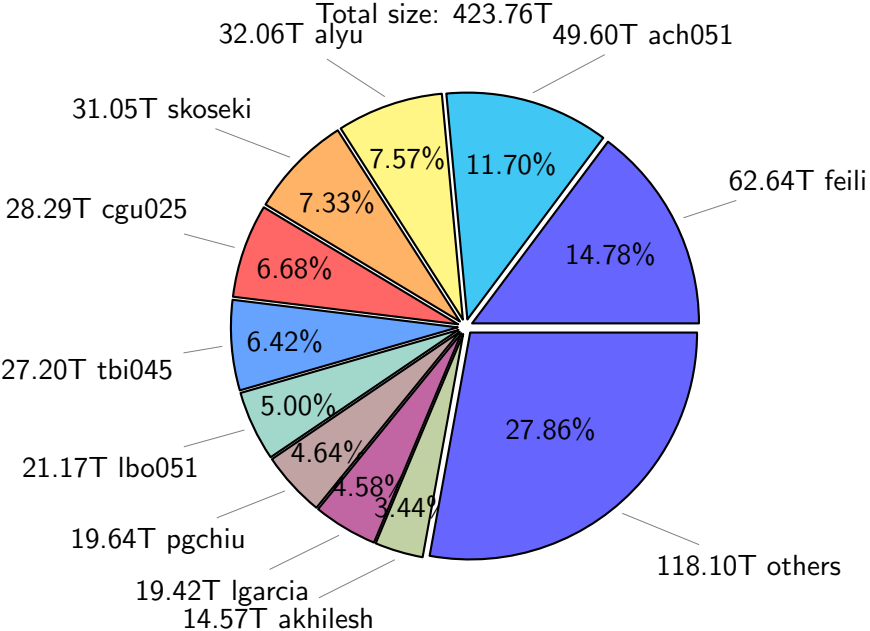

NS9039K total disk usage

Total size: 1151.44T

NS9039K file types usage

NS9039K history files usage

Total size: 574.74T

NS9039K restart files usage

Total size: 243.14T

NS9039K misc files usage

Total size: 333.56T

NS9039K total compressed

Total size: 1151.44T
727.68T compressed

423.76T uncompressed

NS9039K uncompressed files usage

NS9039K NorCPM/cases/*

No data

NS9039K shared/*