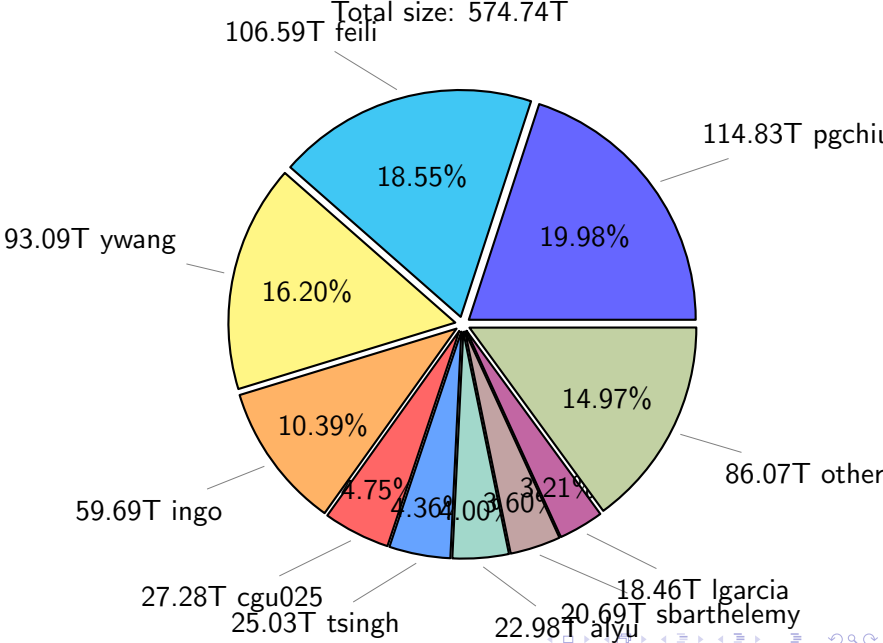

NS9039K total disk usage

Total size: 1151.44T

NS9039K file types usage

NS9039K history files usage

Total size: 574.74T

NS9039K restart files usage

Total size: 243.14T

NS9039K misc files usage

Total size: 333.56T

NS9039K total compressed

Total size: 1151.44T
727.68T compressed

423.76T uncompressed

NS9039K uncompressed files usage

NS9039K NorCPM/cases/*

No data

NS9039K shared/*