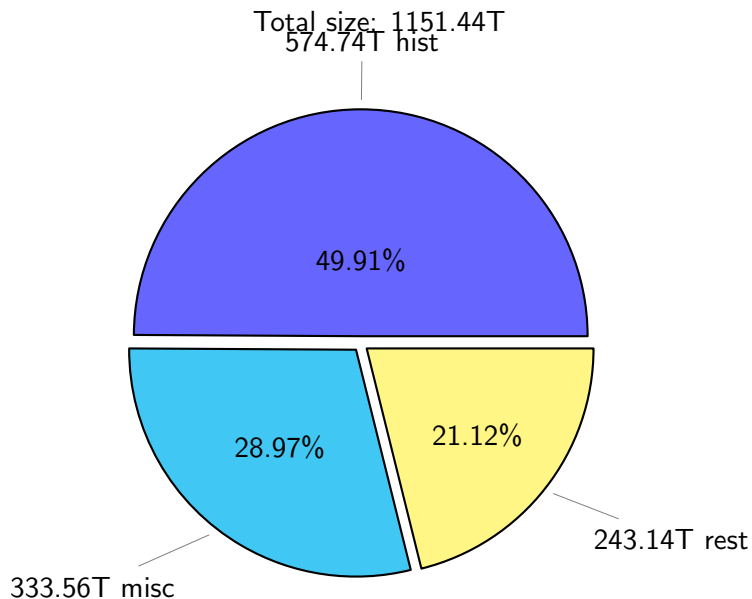

NS9039K (NIRD-LMD) disk usage

February 18, 2024

notes:

- ▶ Excluded directories: all hidden dir (start with .)
- ▶ Compressed file: file name end with "gz", "bz2", "tar", "zip" and NETCDF4 "nc"
- ▶ Restart files: path contains '/rest/'
- ▶ History files: path contains '/hist/'
- ▶ Items <3 % will be count as 'others'.
- ▶ Additional hard links are excluded.
- ▶ Weekly report: disk_ns9039k_YYYYMMDD.pdf
- ▶ Latest report: latest.pdf
- ▶ Ignored directories due to permission denied: filelist_classfy.err.txt
- ▶ Summary table: sizeTable.txt

NS9039K total disk usage

Total size: 1151.44T

NS9039K file types usage

NS9039K history files usage

Total size: 574.74T

NS9039K restart files usage

Total size: 243.14T

NS9039K misc files usage

Total size: 333.56T

NS9039K total compressed

Total size: 1151.44T
727.68T compressed

423.76T uncompressed

NS9039K uncompressed files usage

NS9039K NorCPM/cases/*

No data

NS9039K shared/*