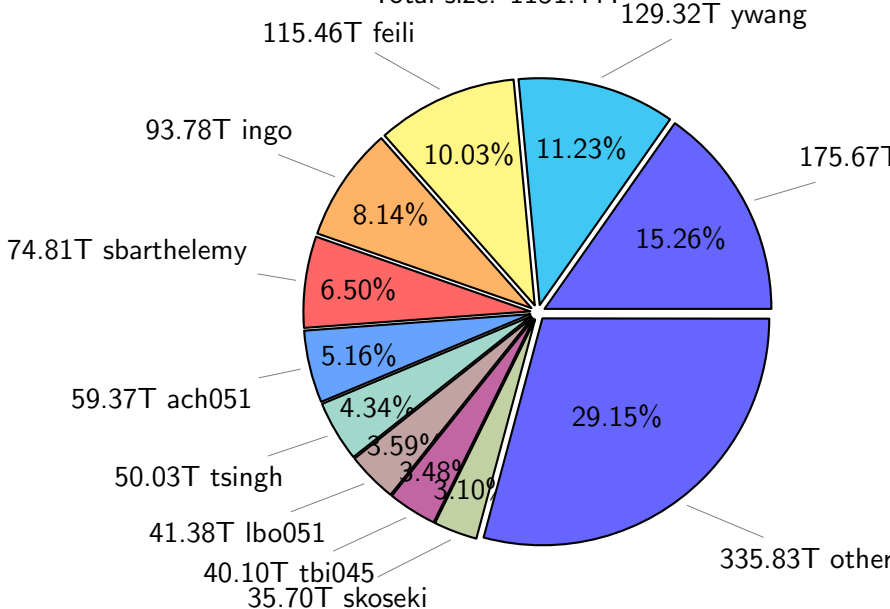

NS9039K (NIRD-LMD) disk usage

February 18, 2024

notes:

- ▶ Excluded directories: all hidden dir (start with .)
- ▶ Compressed file: file name end with "gz", "bz2", "tar", "zip" and NETCDF4 "nc"
- ▶ Restart files: path contains '/rest/'
- ▶ History files: path contains '/hist/'
- ▶ Items <3 % will be count as 'others'.
- ▶ Additional hard links are excluded.
- ▶ Weekly report: disk_ns9039k_YYYYMMDD.pdf
- ▶ Latest report: latest.pdf
- ▶ Ignored directories due to permission denied: filelist_classfy.err.txt
- ▶ Summary table: sizeTable.txt

NS9039K total disk usage

Total size: 1151.44T

NS9039K file types usage

NS9039K history files usage

Total size: 574.74T

NS9039K restart files usage

Total size: 243.14T

NS9039K misc files usage

Total size: 333.56T

NS9039K total compressed

Total size: 1151.44T
727.68T compressed

423.76T uncompressed

NS9039K uncompressed files usage

NS9039K NorCPM/cases/*

No data

NS9039K shared/*