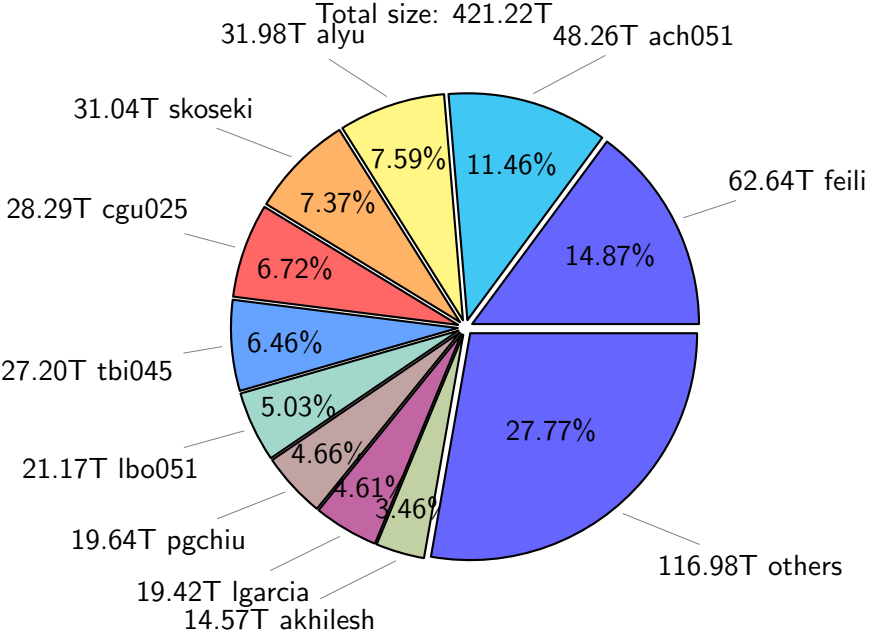

NS9039K total disk usage

Total size: 1151.67T

NS9039K file types usage

NS9039K history files usage

Total size: 573.94T

NS9039K restart files usage

Total size: 247.04T

NS9039K misc files usage

Total size: 330.70T

NS9039K total compressed

730.45T compressed Total size: 1151.67T

421.22T uncompressed

NS9039K uncompressed files usage

NS9039K NorCPM/cases/*

No data

NS9039K shared/*