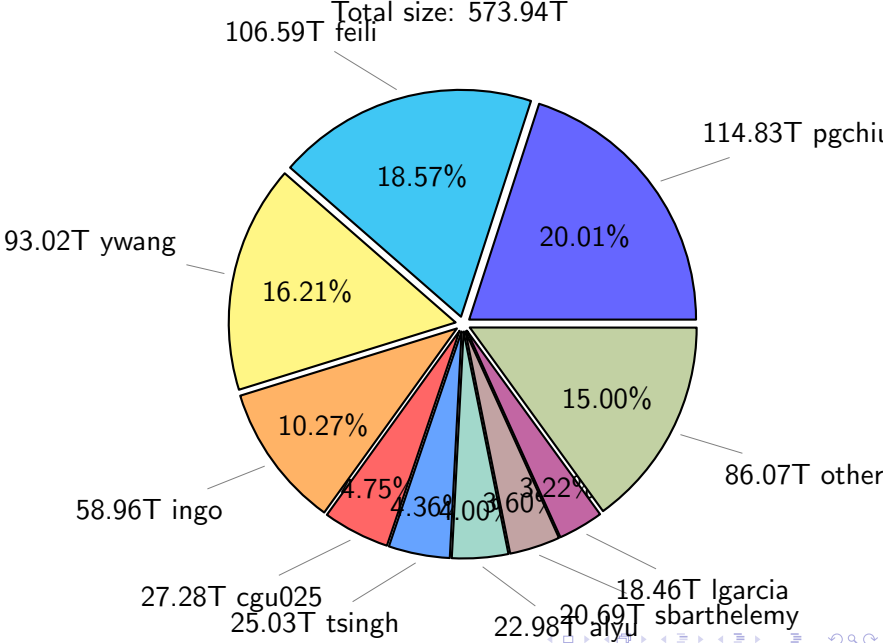

NS9039K total disk usage

Total size: 1151.67T

NS9039K file types usage

NS9039K history files usage

Total size: 573.94T

NS9039K restart files usage

Total size: 247.04T

NS9039K misc files usage

Total size: 330.70T

NS9039K total compressed

730.45T compressed Total size: 1151.67T

421.22T uncompressed

NS9039K uncompressed files usage

NS9039K NorCPM/cases/*

No data

NS9039K shared/*