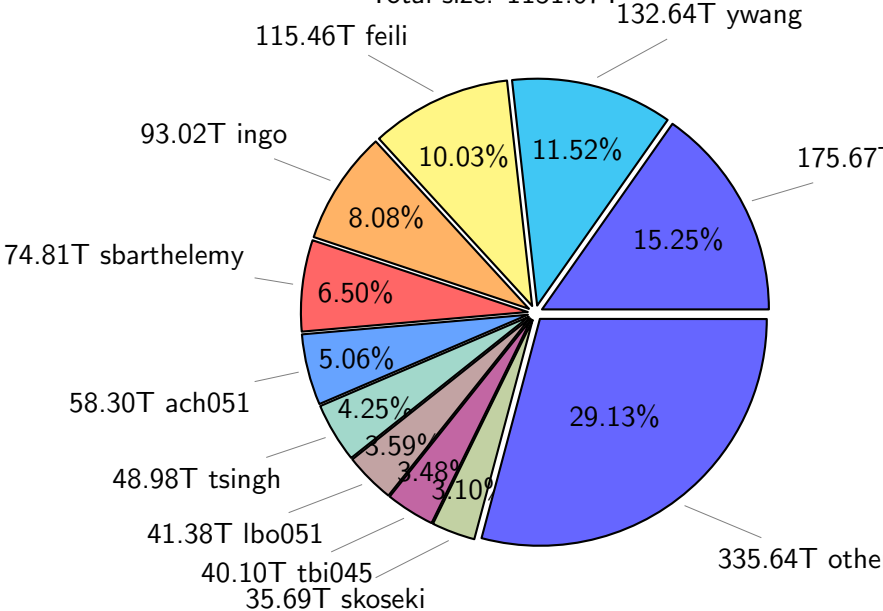

NS9039K (NIRD-LMD) disk usage

January 21, 2024

notes:

- ▶ Excluded directories: all hidden dir (start with .)
- ▶ Compressed file: file name end with "gz", "bz2", "tar", "zip" and NETCDF4 "nc"
- ▶ Restart files: path contains '/rest/'
- ▶ History files: path contains '/hist/'
- ▶ Items <3 % will be count as 'others'.
- ▶ Additional hard links are excluded.
- ▶ Weekly report: disk_ns9039k_YYYYMMDD.pdf
- ▶ Latest report: latest.pdf
- ▶ Ignored directories due to permission denied: filelist_classfy.err.txt
- ▶ Summary table: sizeTable.txt

NS9039K total disk usage

Total size: 1151.67T

NS9039K file types usage

NS9039K history files usage

Total size: 573.94T

NS9039K restart files usage

Total size: 247.04T

NS9039K misc files usage

Total size: 330.70T

NS9039K total compressed

730.45T compressed Total size: 1151.67T

421.22T uncompressed

NS9039K uncompressed files usage

NS9039K NorCPM/cases/*

No data

NS9039K shared/*