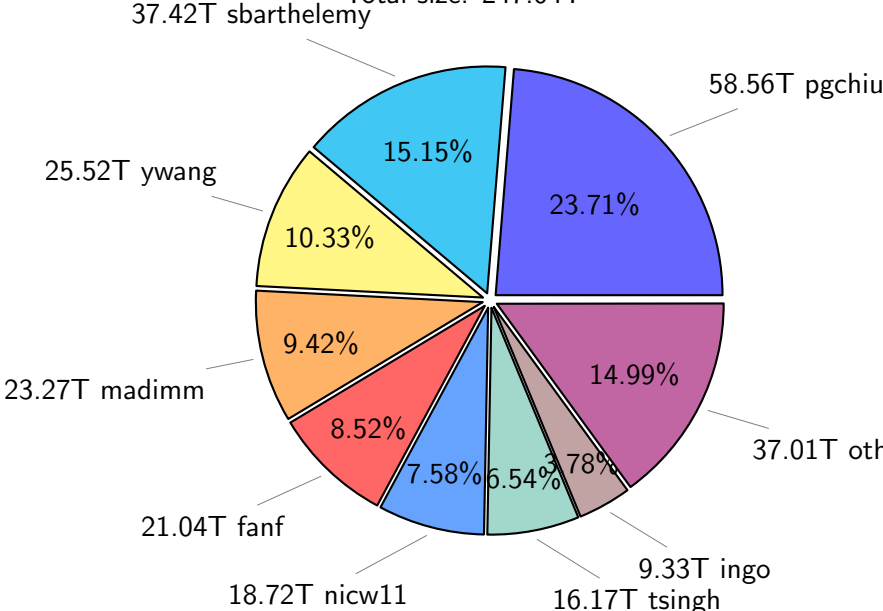

NS9039K (NIRD-LMD) disk usage

January 21, 2024

notes:

- ▶ Excluded directories: all hidden dir (start with .)
- ▶ Compressed file: file name end with "gz", "bz2", "tar", "zip" and NETCDF4 "nc"
- ▶ Restart files: path contains '/rest/'
- ▶ History files: path contains '/hist/'
- ▶ Items <3 % will be count as 'others'.
- ▶ Additional hard links are excluded.
- ▶ Weekly report: disk_ns9039k_YYYYMMDD.pdf
- ▶ Latest report: latest.pdf
- ▶ Ignored directories due to permission denied: filelist_classfy.err.txt
- ▶ Summary table: sizeTable.txt

NS9039K total disk usage

Total size: 1151.67T

NS9039K file types usage

NS9039K history files usage

Total size: 573.94T

NS9039K restart files usage

Total size: 247.04T

NS9039K misc files usage

Total size: 330.70T

NS9039K total compressed

730.45T compressed Total size: 1151.67T

421.22T uncompressed

NS9039K uncompressed files usage

NS9039K NorCPM/cases/*

No data

NS9039K shared/*