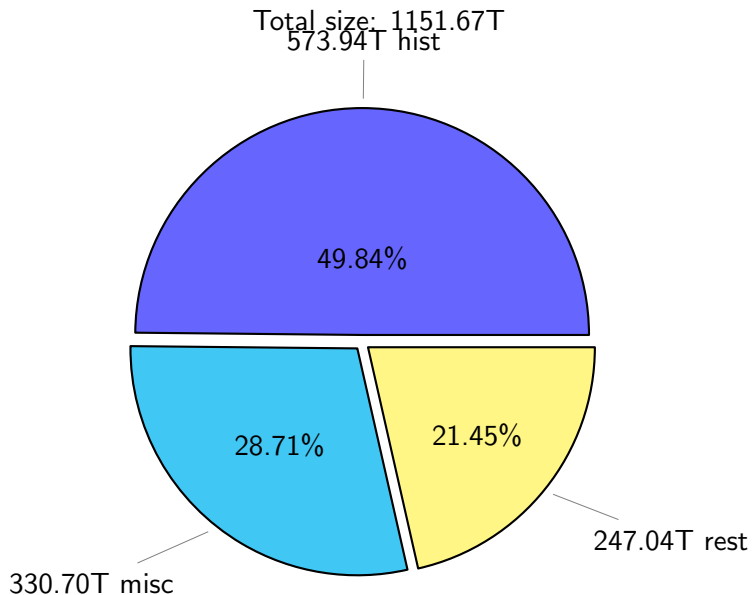

NS9039K (NIRD-LMD) disk usage

January 21, 2024

notes:

- ▶ Excluded directories: all hidden dir (start with .)
- ▶ Compressed file: file name end with "gz", "bz2", "tar", "zip" and NETCDF4 "nc"
- ▶ Restart files: path contains '/rest/'
- ▶ History files: path contains '/hist/'
- ▶ Items <3 % will be count as 'others'.
- ▶ Additional hard links are excluded.
- ▶ Weekly report: disk_ns9039k_YYYYMMDD.pdf
- ▶ Latest report: latest.pdf
- ▶ Ignored directories due to permission denied: filelist_classfy.err.txt
- ▶ Summary table: sizeTable.txt

NS9039K total disk usage

Total size: 1151.67T

NS9039K file types usage

NS9039K history files usage

Total size: 573.94T

NS9039K restart files usage

Total size: 247.04T

NS9039K misc files usage

Total size: 330.70T

NS9039K total compressed

730.45T compressed Total size: 1151.67T

421.22T uncompressed

NS9039K uncompressed files usage

NS9039K NorCPM/cases/*

No data

NS9039K shared/*