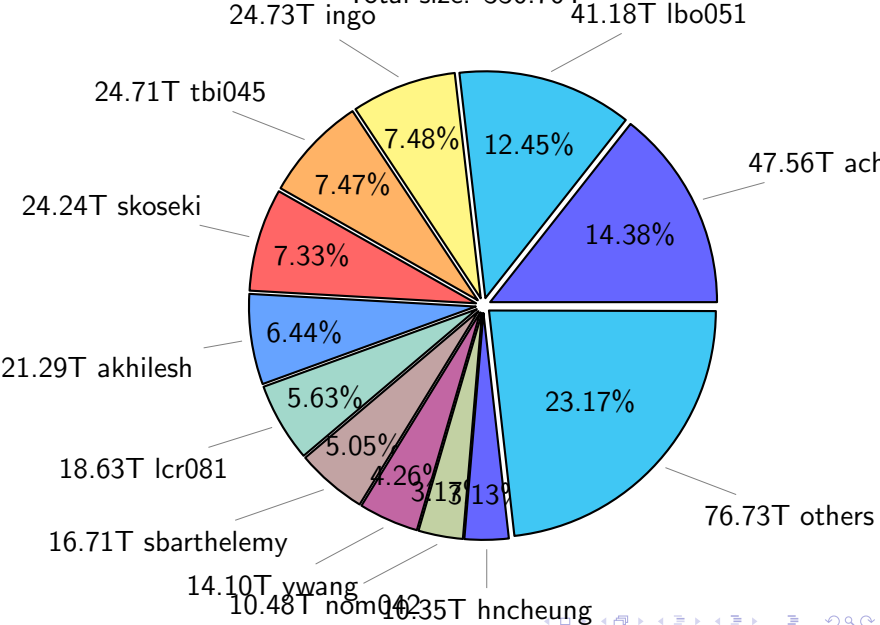

NS9039K (NIRD-LMD) disk usage

January 21, 2024

notes:

- ▶ Excluded directories: all hidden dir (start with .)
- ▶ Compressed file: file name end with "gz", "bz2", "tar", "zip" and NETCDF4 "nc"
- ▶ Restart files: path contains '/rest/'
- ▶ History files: path contains '/hist/'
- ▶ Items <3 % will be count as 'others'.
- ▶ Additional hard links are excluded.
- ▶ Weekly report: disk_ns9039k_YYYYMMDD.pdf
- ▶ Latest report: latest.pdf
- ▶ Ignored directories due to permission denied: filelist_classfy.err.txt
- ▶ Summary table: sizeTable.txt

NS9039K total disk usage

Total size: 1151.67T

NS9039K file types usage

NS9039K history files usage

Total size: 573.94T

NS9039K restart files usage

Total size: 247.04T

NS9039K misc files usage

Total size: 330.70T

NS9039K total compressed

730.45T compressed Total size: 1151.67T

421.22T uncompressed

NS9039K uncompressed files usage

NS9039K NorCPM/cases/*

No data

NS9039K shared/*