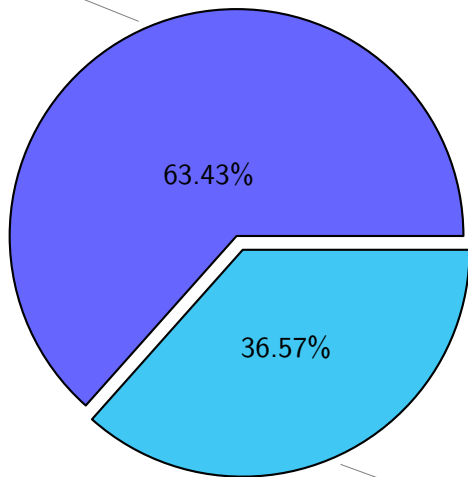

NS9039K total disk usage

Total size: 1151.71T

NS9039K file types usage

NS9039K restart files usage

Total size: 247.04T

NS9039K misc files usage

Total size: 330.74T

NS9039K total compressed

Total size: 1151.71T
730.49T compressed

421.22T uncompressed

NS9039K uncompressed files usage

NS9039K NorCPM/cases/*

No data

NS9039K shared/*

No data