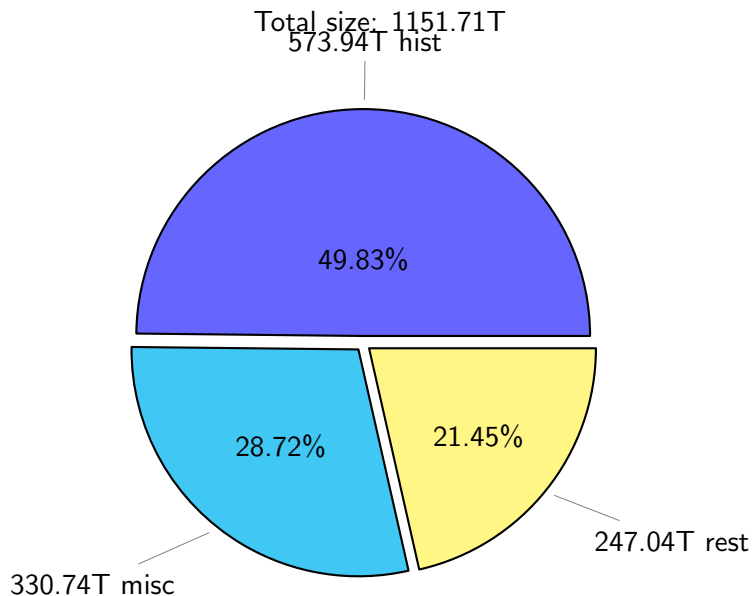

NS9039K (NIRD-LMD) disk usage

January 14, 2024

notes:

- ▶ Excluded directories: all hidden dir (start with .)
- ▶ Compressed file: file name end with "gz", "bz2", "tar", "zip" and NETCDF4 "nc"
- ▶ Restart files: path contains '/rest/'
- ▶ History files: path contains '/hist/'
- ▶ Items <3 % will be count as 'others'.
- ▶ Additional hard links are excluded.
- ▶ Weekly report: disk_ns9039k_YYYYMMDD.pdf
- ▶ Latest report: latest.pdf
- ▶ Ignored directories due to permission denied: filelist_classfy.err.txt
- ▶ Summary table: sizeTable.txt

NS9039K total disk usage

Total size: 1151.71T

NS9039K file types usage

NS9039K restart files usage

Total size: 247.04T

NS9039K misc files usage

Total size: 330.74T

NS9039K total compressed

Total size: 1151.71T
730.49T compressed

421.22T uncompressed

NS9039K uncompressed files usage

NS9039K NorCPM/cases/*

No data

NS9039K shared/*

No data