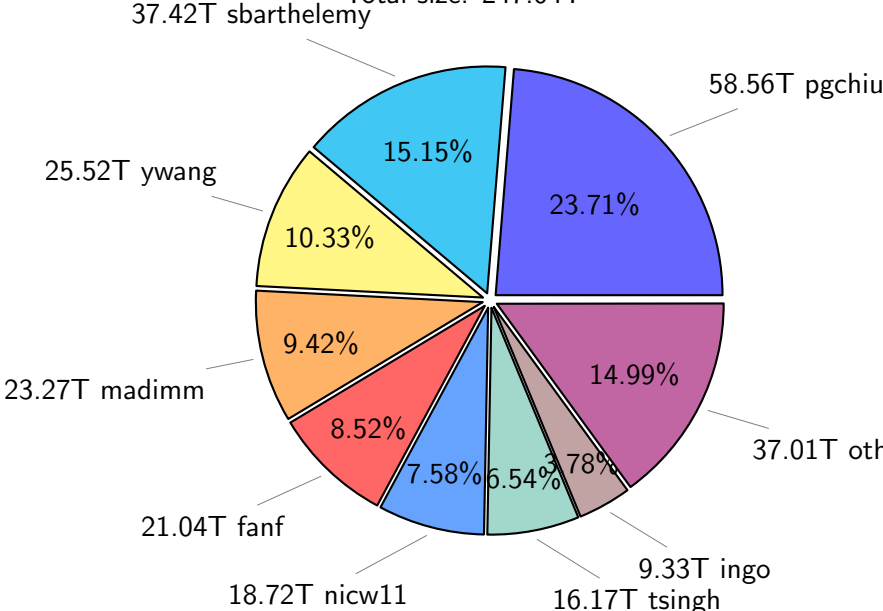

NS9039K (NIRD-LMD) disk usage

January 14, 2024

notes:

- ▶ Excluded directories: all hidden dir (start with .)
- ▶ Compressed file: file name end with "gz", "bz2", "tar", "zip" and NETCDF4 "nc"
- ▶ Restart files: path contains '/rest/'
- ▶ History files: path contains '/hist/'
- ▶ Items <3 % will be count as 'others'.
- ▶ Additional hard links are excluded.
- ▶ Weekly report: disk_ns9039k_YYYYMMDD.pdf
- ▶ Latest report: latest.pdf
- ▶ Ignored directories due to permission denied: filelist_classfy.err.txt
- ▶ Summary table: sizeTable.txt

NS9039K total disk usage

Total size: 1151.71T

NS9039K file types usage

NS9039K restart files usage

Total size: 247.04T

NS9039K misc files usage

Total size: 330.74T

NS9039K total compressed

Total size: 1151.71T
730.49T compressed

421.22T uncompressed

NS9039K uncompressed files usage

NS9039K NorCPM/cases/*

No data

NS9039K shared/*

No data