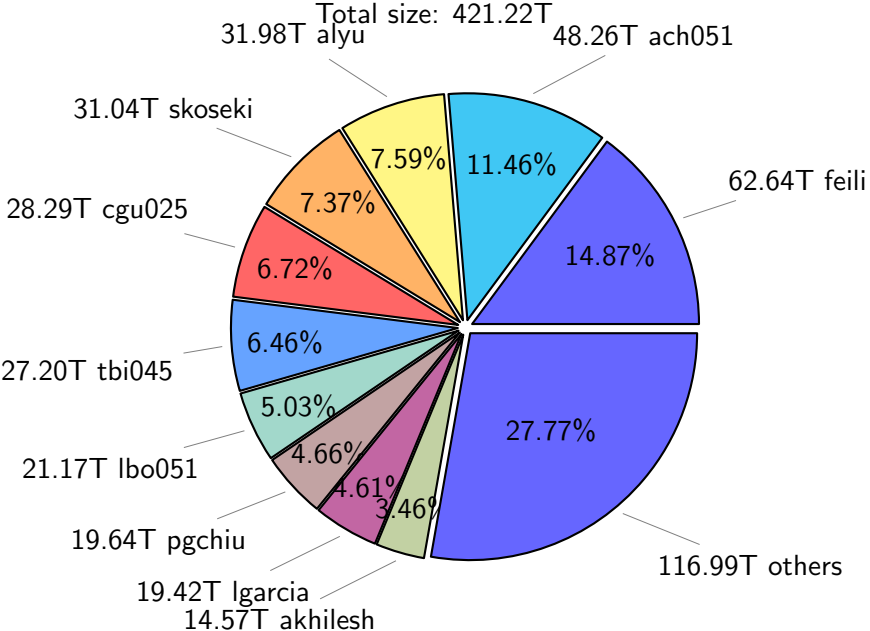

NS9039K (NIRD-LMD) disk usage

January 14, 2024

notes:

- ▶ Excluded directories: all hidden dir (start with .)
- ▶ Compressed file: file name end with "gz", "bz2", "tar", "zip" and NETCDF4 "nc"
- ▶ Restart files: path contains '/rest/'
- ▶ History files: path contains '/hist/'
- ▶ Items <3 % will be count as 'others'.
- ▶ Additional hard links are excluded.
- ▶ Weekly report: disk_ns9039k_YYYYMMDD.pdf
- ▶ Latest report: latest.pdf
- ▶ Ignored directories due to permission denied: filelist_classfy.err.txt
- ▶ Summary table: sizeTable.txt

NS9039K total disk usage

Total size: 1151.71T

NS9039K file types usage

NS9039K restart files usage

Total size: 247.04T

NS9039K misc files usage

Total size: 330.74T

NS9039K total compressed

Total size: 1151.71T
730.49T compressed

421.22T uncompressed

NS9039K uncompressed files usage

NS9039K NorCPM/cases/*

No data

NS9039K shared/*

No data