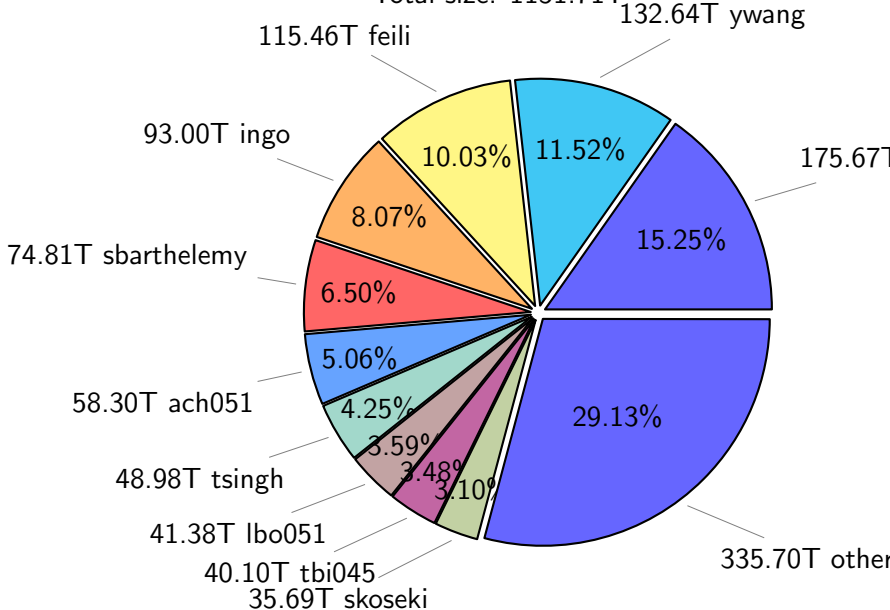

NS9039K (NIRD-LMD) disk usage

January 14, 2024

notes:

- ▶ Excluded directories: all hidden dir (start with .)
- ▶ Compressed file: file name end with "gz", "bz2", "tar", "zip" and NETCDF4 "nc"
- ▶ Restart files: path contains '/rest/'
- ▶ History files: path contains '/hist/'
- ▶ Items <3 % will be count as 'others'.
- ▶ Additional hard links are excluded.
- ▶ Weekly report: disk_ns9039k_YYYYMMDD.pdf
- ▶ Latest report: latest.pdf
- ▶ Ignored directories due to permission denied: filelist_classfy.err.txt
- ▶ Summary table: sizeTable.txt

NS9039K total disk usage

Total size: 1151.71T

NS9039K file types usage

NS9039K restart files usage

Total size: 247.04T

NS9039K misc files usage

Total size: 330.74T

NS9039K total compressed

Total size: 1151.71T
730.49T compressed

421.22T uncompressed

NS9039K uncompressed files usage

NS9039K NorCPM/cases/*

No data

NS9039K shared/*

No data