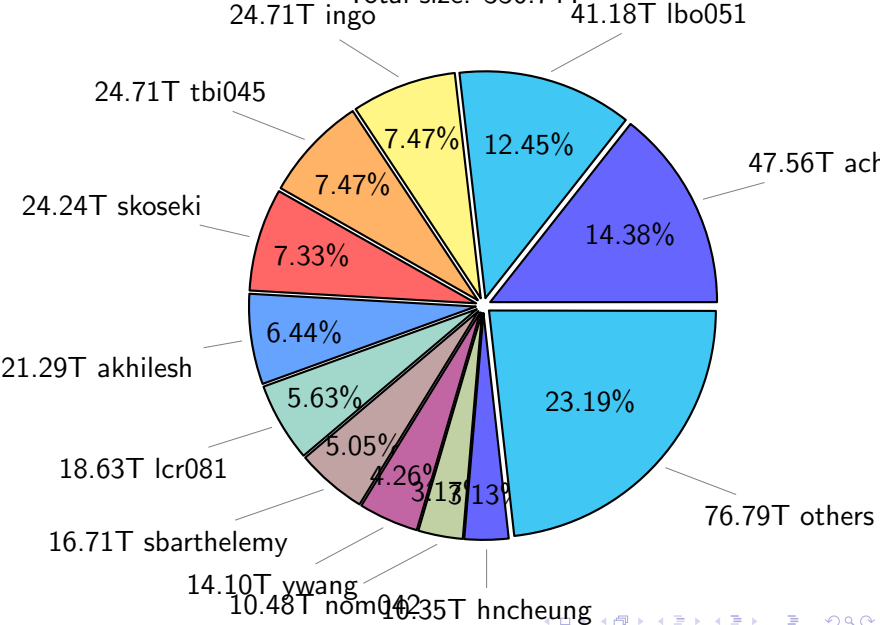

NS9039K (NIRD-LMD) disk usage

January 14, 2024

notes:

- ▶ Excluded directories: all hidden dir (start with .)
- ▶ Compressed file: file name end with "gz", "bz2", "tar", "zip" and NETCDF4 "nc"
- ▶ Restart files: path contains '/rest/'
- ▶ History files: path contains '/hist/'
- ▶ Items <3 % will be count as 'others'.
- ▶ Additional hard links are excluded.
- ▶ Weekly report: disk_ns9039k_YYYYMMDD.pdf
- ▶ Latest report: latest.pdf
- ▶ Ignored directories due to permission denied: filelist_classfy.err.txt
- ▶ Summary table: sizeTable.txt

NS9039K total disk usage

Total size: 1151.71T

NS9039K file types usage

NS9039K restart files usage

Total size: 247.04T

NS9039K misc files usage

Total size: 330.74T

NS9039K total compressed

Total size: 1151.71T
730.49T compressed

421.22T uncompressed

NS9039K uncompressed files usage

NS9039K NorCPM/cases/*

No data

NS9039K shared/*

No data