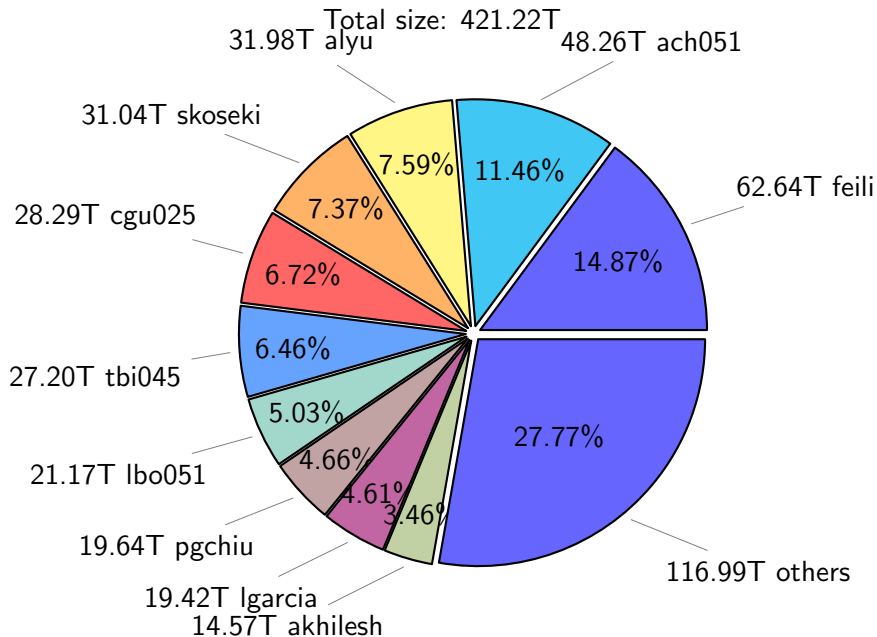

NS9039K total disk usage

Total size: 1151.71T

NS9039K file types usage

NS9039K history files usage

Total size: 573.94T

NS9039K restart files usage

Total size: 247.04T

NS9039K misc files usage

Total size: 330.73T

NS9039K total compressed

Total size: 1151.71T
730.48T compressed

421.22T uncompressed

NS9039K uncompressed files usage

NS9039K NorCPM/cases/*

No data

NS9039K shared/*

No data