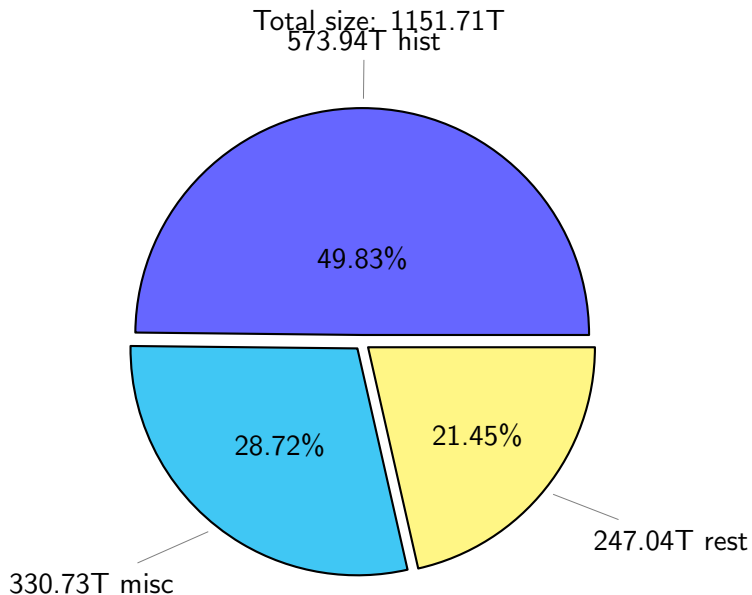

NS9039K (NIRD-LMD) disk usage

January 7, 2024

notes:

- ▶ Excluded directories: all hidden dir (start with .)
- ▶ Compressed file: file name end with "gz", "bz2", "tar", "zip" and NETCDF4 "nc"
- ▶ Restart files: path contains '/rest/'
- ▶ History files: path contains '/hist/'
- ▶ Items <3 % will be count as 'others'.
- ▶ Additional hard links are excluded.
- ▶ Weekly report: disk_ns9039k_YYYYMMDD.pdf
- ▶ Latest report: latest.pdf
- ▶ Ignored directories due to permission denied: filelist_classfy.err.txt
- ▶ Summary table: sizeTable.txt

NS9039K total disk usage

Total size: 1151.71T

NS9039K file types usage

NS9039K history files usage

Total size: 573.94T

NS9039K restart files usage

Total size: 247.04T

NS9039K misc files usage

Total size: 330.73T

NS9039K total compressed

Total size: 1151.71T
730.48T compressed

421.22T uncompressed

NS9039K uncompressed files usage

NS9039K NorCPM/cases/*

No data

NS9039K shared/*