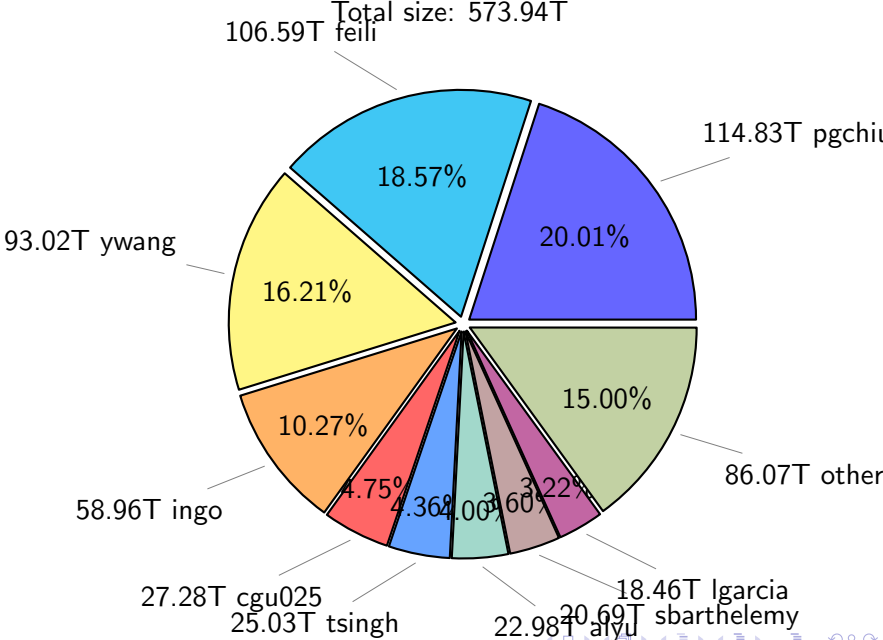

NS9039K total disk usage

Total size: 1151.71T

NS9039K file types usage

NS9039K history files usage

Total size: 573.94T

NS9039K restart files usage

Total size: 247.04T

NS9039K misc files usage

Total size: 330.73T

NS9039K total compressed

Total size: 1151.71T
730.48T compressed

421.22T uncompressed

NS9039K uncompressed files usage

NS9039K NorCPM/cases/*

No data

NS9039K shared/*