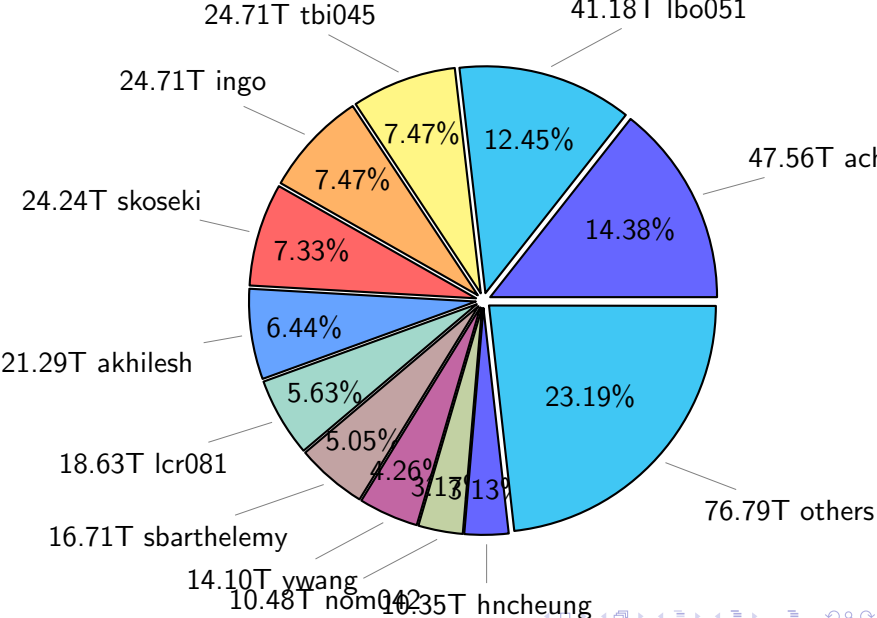

NS9039K (NIRD-LMD) disk usage

January 7, 2024

notes:

- ▶ Excluded directories: all hidden dir (start with .)
- ▶ Compressed file: file name end with "gz", "bz2", "tar", "zip" and NETCDF4 "nc"
- ▶ Restart files: path contains '/rest/'
- ▶ History files: path contains '/hist/'
- ▶ Items <3 % will be count as 'others'.
- ▶ Additional hard links are excluded.
- ▶ Weekly report: disk_ns9039k_YYYYMMDD.pdf
- ▶ Latest report: latest.pdf
- ▶ Ignored directories due to permission denied: filelist_classfy.err.txt
- ▶ Summary table: sizeTable.txt

NS9039K total disk usage

Total size: 1151.71T

NS9039K file types usage

NS9039K history files usage

Total size: 573.94T

NS9039K restart files usage

Total size: 247.04T

NS9039K misc files usage

Total size: 330.73T

NS9039K total compressed

Total size: 1151.71T
730.48T compressed

421.22T uncompressed

NS9039K uncompressed files usage

NS9039K NorCPM/cases/*

No data

NS9039K shared/*