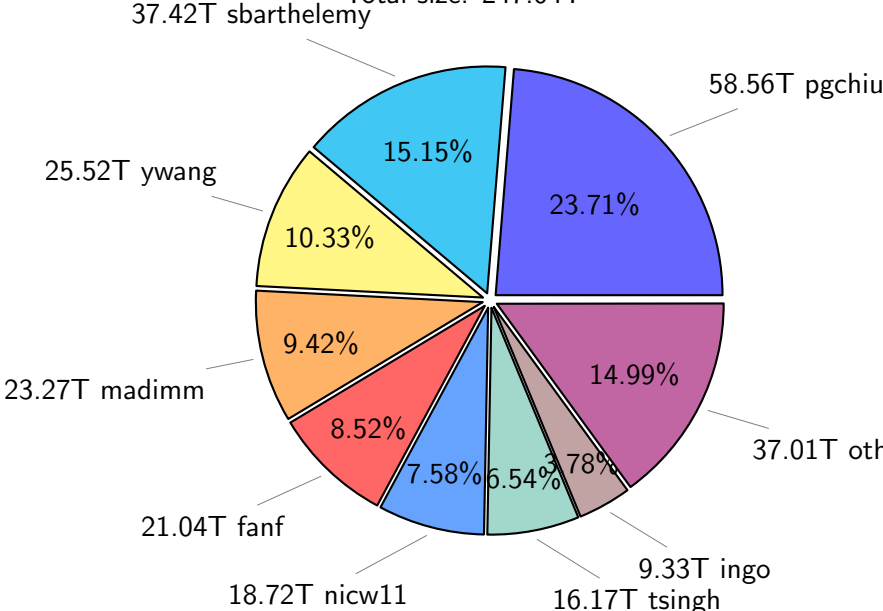

NS9039K (NIRD-LMD) disk usage

January 7, 2024

notes:

- ▶ Excluded directories: all hidden dir (start with .)
- ▶ Compressed file: file name end with "gz", "bz2", "tar", "zip" and NETCDF4 "nc"
- ▶ Restart files: path contains '/rest/'
- ▶ History files: path contains '/hist/'
- ▶ Items <3 % will be count as 'others'.
- ▶ Additional hard links are excluded.
- ▶ Weekly report: disk_ns9039k_YYYYMMDD.pdf
- ▶ Latest report: latest.pdf
- ▶ Ignored directories due to permission denied: filelist_classfy.err.txt
- ▶ Summary table: sizeTable.txt

NS9039K total disk usage

Total size: 1151.71T

NS9039K file types usage

NS9039K history files usage

Total size: 573.94T

NS9039K restart files usage

Total size: 247.04T

NS9039K misc files usage

Total size: 330.73T

NS9039K total compressed

Total size: 1151.71T
730.48T compressed

421.22T uncompressed

NS9039K uncompressed files usage

NS9039K NorCPM/cases/*

No data

NS9039K shared/*