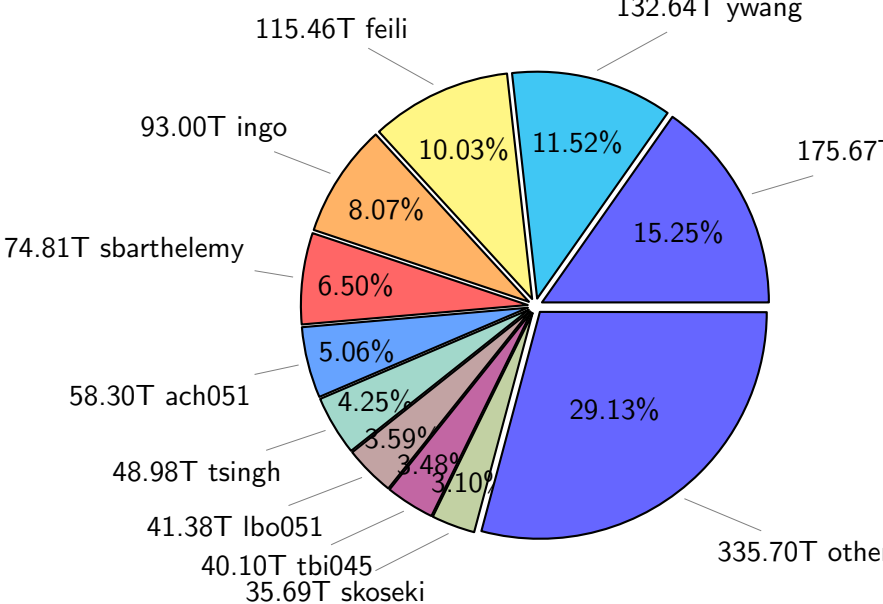

NS9039K (NIRD-LMD) disk usage

January 7, 2024

notes:

- ▶ Excluded directories: all hidden dir (start with .)
- ▶ Compressed file: file name end with "gz", "bz2", "tar", "zip" and NETCDF4 "nc"
- ▶ Restart files: path contains '/rest/'
- ▶ History files: path contains '/hist/'
- ▶ Items <3 % will be count as 'others'.
- ▶ Additional hard links are excluded.
- ▶ Weekly report: disk_ns9039k_YYYYMMDD.pdf
- ▶ Latest report: latest.pdf
- ▶ Ignored directories due to permission denied: filelist_classfy.err.txt
- ▶ Summary table: sizeTable.txt

NS9039K total disk usage

Total size: 1151.71T

NS9039K file types usage

NS9039K history files usage

Total size: 573.94T

NS9039K restart files usage

Total size: 247.04T

NS9039K misc files usage

Total size: 330.73T

NS9039K total compressed

Total size: 1151.71T
730.48T compressed

421.22T uncompressed

NS9039K uncompressed files usage

NS9039K NorCPM/cases/*

No data

NS9039K shared/*