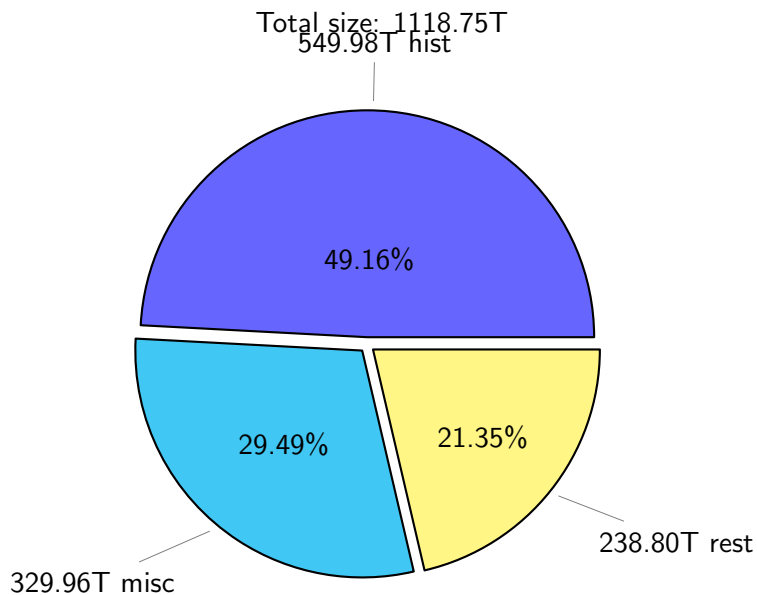

NS9039K (NIRD-LMD) disk usage

December 17, 2023

notes:

- ▶ Excluded directories: all hidden dir (start with .)
- ▶ Compressed file: file name end with "gz", "bz2", "tar", "zip" and NETCDF4 "nc"
- ▶ Restart files: path contains '/rest/'
- ▶ History files: path contains '/hist/'
- ▶ Items <3 % will be count as 'others'.
- ▶ Additional hard links are excluded.
- ▶ Weekly report: disk_ns9039k_YYYYMMDD.pdf
- ▶ Latest report: latest.pdf
- ▶ Ignored directories due to permission denied: filelist_classfy.err.txt
- ▶ Summary table: sizeTable.txt

NS9039K total disk usage

Total size: 1118.75T
99.86T ywang 115.46T feili

NS9039K file types usage

NS9039K history files usage

Total size: 549.98T

NS9039K restart files usage

Total size: 238.80T

NS9039K misc files usage

Total size: 329.96T

NS9039K total compressed

Total size: 1118.75T

698.63T compressed

420.12T uncompressed

NS9039K uncompressed files usage

NS9039K NorCPM/cases/*

No data