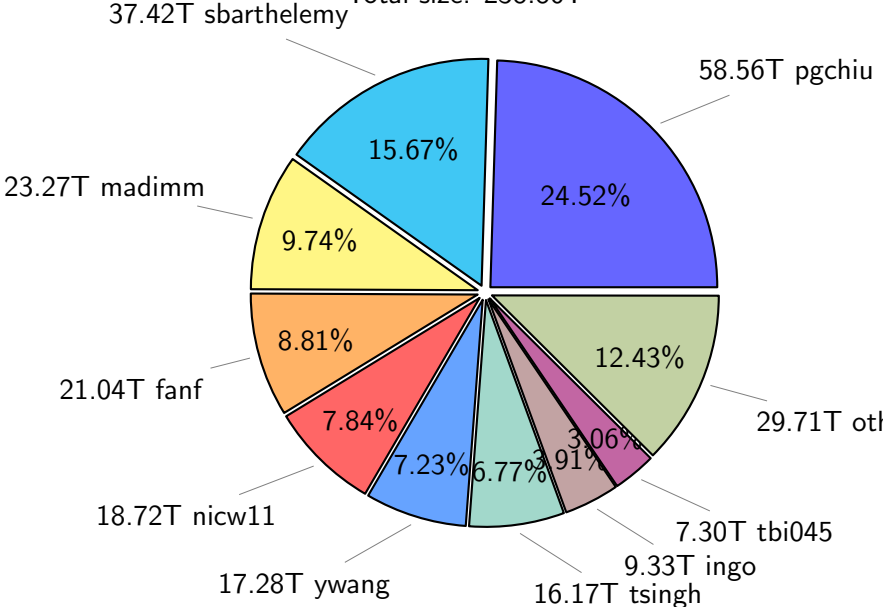

NS9039K total disk usage

Total size: 1118.75T
99.86T ywang 115.46T feili

NS9039K file types usage

NS9039K history files usage

Total size: 549.98T

NS9039K restart files usage

Total size: 238.80T

NS9039K misc files usage

Total size: 329.96T

NS9039K total compressed

Total size: 1118.75T

698.63T compressed

420.12T uncompressed

NS9039K uncompressed files usage

NS9039K NorCPM/cases/*

No data

NS9039K shared/*

No data