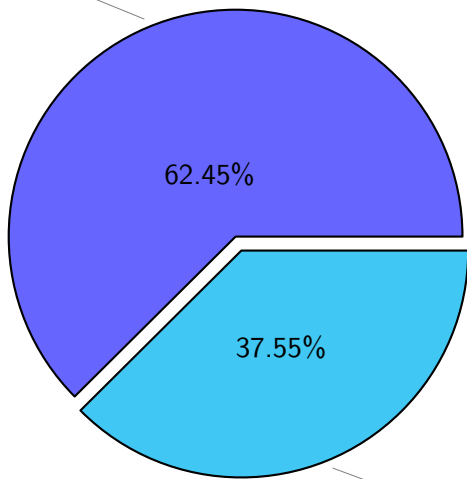

NS9039K total disk usage

Total size: 1118.75T
99.86T ywang 115.46T feili

NS9039K file types usage

NS9039K history files usage

Total size: 549.98T

NS9039K restart files usage

Total size: 238.80T

NS9039K misc files usage

Total size: 329.96T

NS9039K total compressed

Total size: 1118.75T

698.63T compressed

420.12T uncompressed

NS9039K uncompressed files usage

NS9039K NorCPM/cases/*

No data