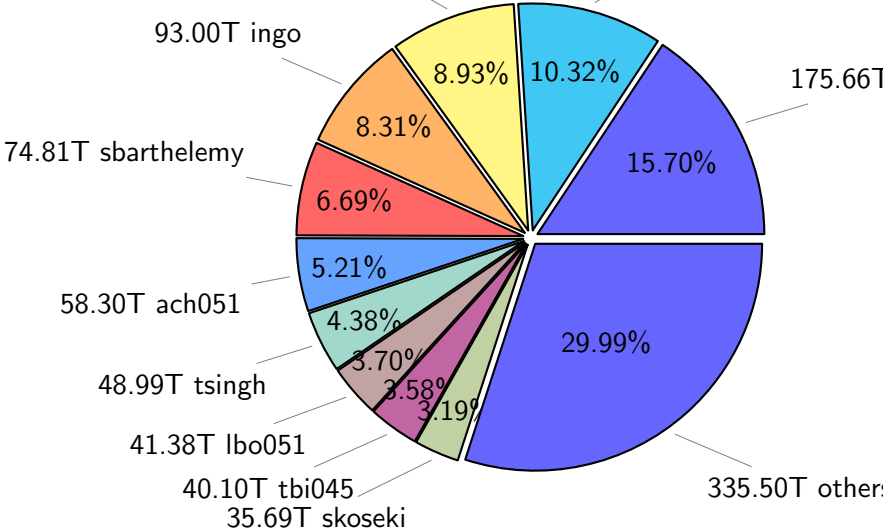

NS9039K (NIRD-LMD) disk usage

December 17, 2023

notes:

- ▶ Excluded directories: all hidden dir (start with .)
- ▶ Compressed file: file name end with "gz", "bz2", "tar", "zip" and NETCDF4 "nc"
- ▶ Restart files: path contains '/rest/'
- ▶ History files: path contains '/hist/'
- ▶ Items <3 % will be count as 'others'.
- ▶ Additional hard links are excluded.
- ▶ Weekly report: disk_ns9039k_YYYYMMDD.pdf
- ▶ Latest report: latest.pdf
- ▶ Ignored directories due to permission denied: filelist_classfy.err.txt
- ▶ Summary table: sizeTable.txt

NS9039K total disk usage

Total size: 1118.75T
99.86T ywang 115.46T feili

NS9039K file types usage

NS9039K history files usage

Total size: 549.98T

NS9039K restart files usage

Total size: 238.80T

NS9039K misc files usage

Total size: 329.96T

NS9039K total compressed

Total size: 1118.75T

698.63T compressed

420.12T uncompressed

NS9039K uncompressed files usage

NS9039K NorCPM/cases/*

No data