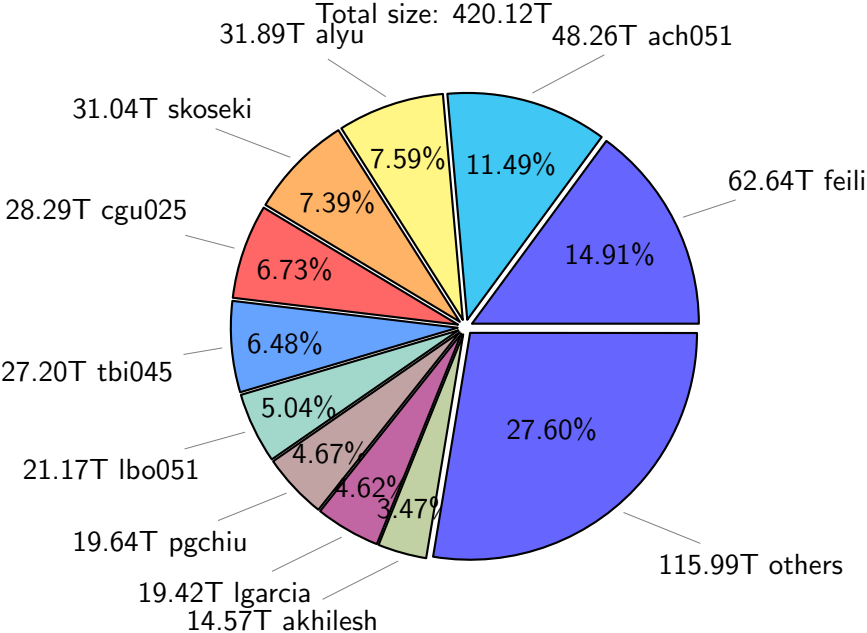

NS9039K total disk usage

Total size: 1118.75T
99.86T ywang 115.46T feili

NS9039K file types usage

NS9039K history files usage

Total size: 549.98T

NS9039K restart files usage

Total size: 238.80T

NS9039K misc files usage

Total size: 329.96T

NS9039K total compressed

Total size: 1118.75T

698.63T compressed

420.12T uncompressed

NS9039K uncompressed files usage

NS9039K NorCPM/cases/*

No data

NS9039K shared/*

No data