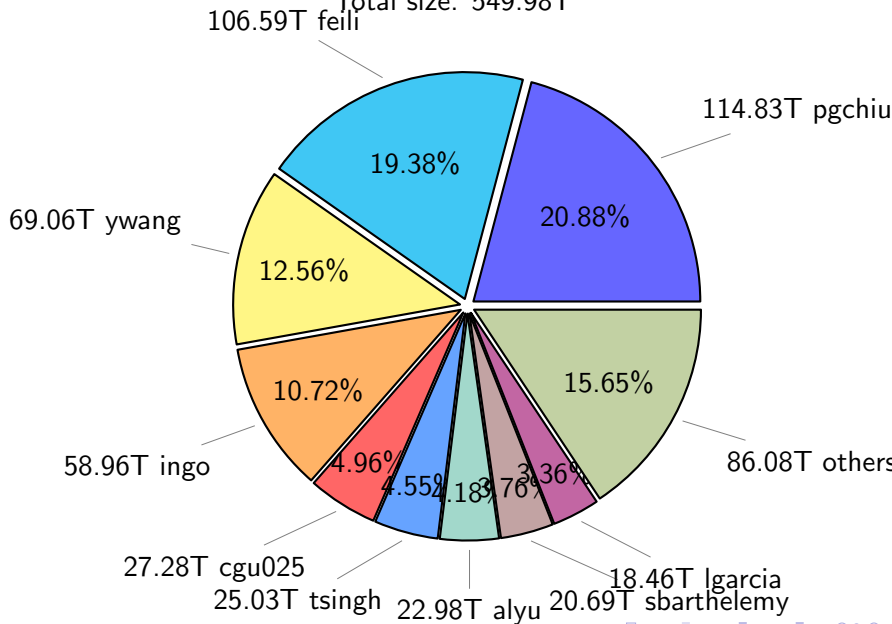

NS9039K total disk usage

Total size: 1118.75T
99.86T ywang 115.46T feili

NS9039K file types usage

NS9039K history files usage

Total size: 549.98T

NS9039K restart files usage

Total size: 238.80T

NS9039K misc files usage

Total size: 329.96T

NS9039K total compressed

Total size: 1118.75T

698.63T compressed

420.12T uncompressed

NS9039K uncompressed files usage

NS9039K NorCPM/cases/*

No data

NS9039K shared/*

No data