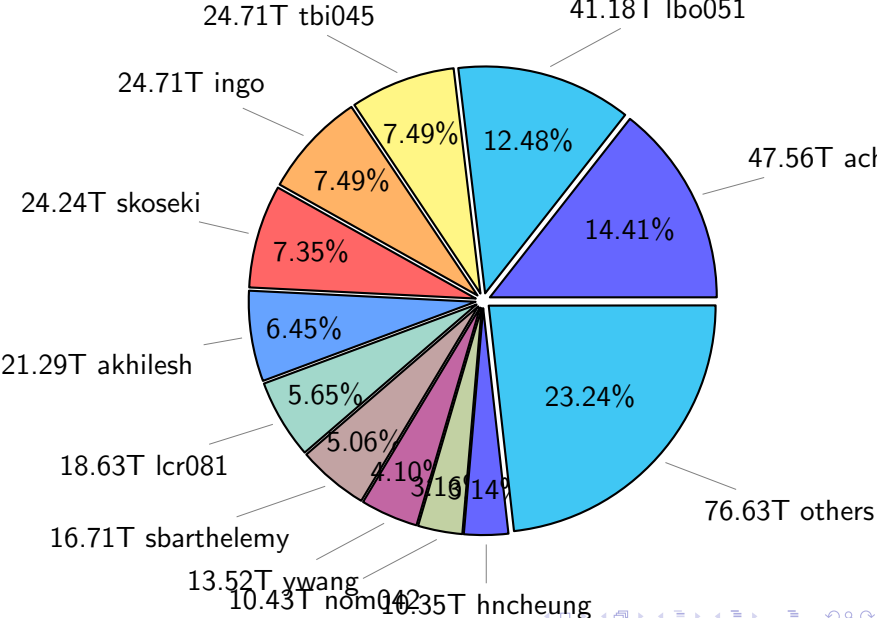

NS9039K (NIRD-LMD) disk usage

December 17, 2023

notes:

- ▶ Excluded directories: all hidden dir (start with .)
- ▶ Compressed file: file name end with "gz", "bz2", "tar", "zip" and NETCDF4 "nc"
- ▶ Restart files: path contains '/rest/'
- ▶ History files: path contains '/hist/'
- ▶ Items <3 % will be count as 'others'.
- ▶ Additional hard links are excluded.
- ▶ Weekly report: disk_ns9039k_YYYYMMDD.pdf
- ▶ Latest report: latest.pdf
- ▶ Ignored directories due to permission denied: filelist_classfy.err.txt
- ▶ Summary table: sizeTable.txt

NS9039K total disk usage

Total size: 1118.75T
99.86T ywang 115.46T feili

NS9039K file types usage

NS9039K history files usage

Total size: 549.98T

NS9039K restart files usage

Total size: 238.80T

NS9039K misc files usage

Total size: 329.96T

NS9039K total compressed

Total size: 1118.75T

698.63T compressed

420.12T uncompressed

NS9039K uncompressed files usage

NS9039K NorCPM/cases/*

No data

NS9039K shared/*

No data