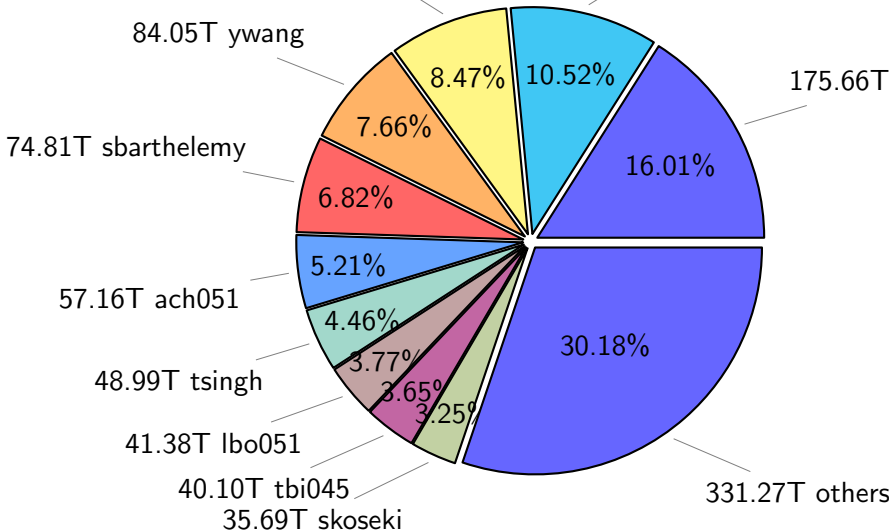

NS9039K (NIRD-LMD) disk usage

December 10, 2023

notes:

- ▶ Excluded directories: all hidden dir (start with .)
- ▶ Compressed file: file name end with "gz", "bz2", "tar", "zip" and NETCDF4 "nc"
- ▶ Restart files: path contains '/rest/'
- ▶ History files: path contains '/hist/'
- ▶ Items <3 % will be count as 'others'.
- ▶ Additional hard links are excluded.
- ▶ Weekly report: disk_ns9039k_YYYYMMDD.pdf
- ▶ Latest report: latest.pdf
- ▶ Ignored directories due to permission denied: filelist_classfy.err.txt
- ▶ Summary table: sizeTable.txt

NS9039K total disk usage

Total size: 1097.53T
92.96T ingo 115.46T feili

NS9039K file types usage

NS9039K history files usage

Total size: 533.32T

NS9039K restart files usage

Total size: 235.81T

NS9039K misc files usage

Total size: 328.41T

NS9039K total compressed

679.95T compressed

Total size: 1097.53T

417.59T uncompressed

NS9039K uncompressed files usage

NS9039K NorCPM/cases/*

No data