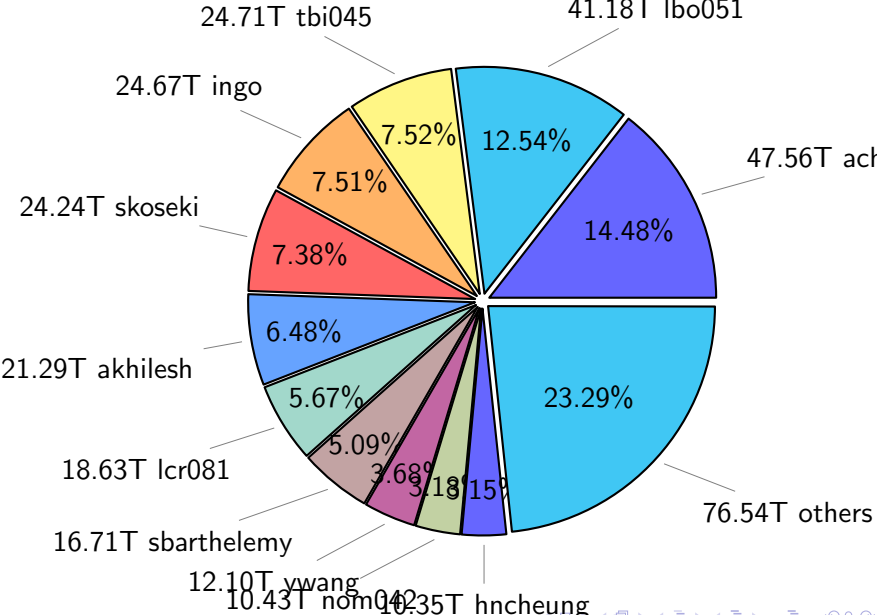

NS9039K (NIRD-LMD) disk usage

December 10, 2023

notes:

- ▶ Excluded directories: all hidden dir (start with .)
- ▶ Compressed file: file name end with "gz", "bz2", "tar", "zip" and NETCDF4 "nc"
- ▶ Restart files: path contains '/rest/'
- ▶ History files: path contains '/hist/'
- ▶ Items <3 % will be count as 'others'.
- ▶ Additional hard links are excluded.
- ▶ Weekly report: disk_ns9039k_YYYYMMDD.pdf
- ▶ Latest report: latest.pdf
- ▶ Ignored directories due to permission denied: filelist_classfy.err.txt
- ▶ Summary table: sizeTable.txt

NS9039K total disk usage

Total size: 1097.53T
92.96T ingo 115.46T feili

NS9039K file types usage

NS9039K history files usage

Total size: 533.32T

NS9039K restart files usage

Total size: 235.81T

NS9039K misc files usage

Total size: 328.41T

NS9039K total compressed

679.95T compressed

Total size: 1097.53T

417.59T uncompressed

NS9039K uncompressed files usage

NS9039K NorCPM/cases/*

No data

NS9039K shared/*

No data