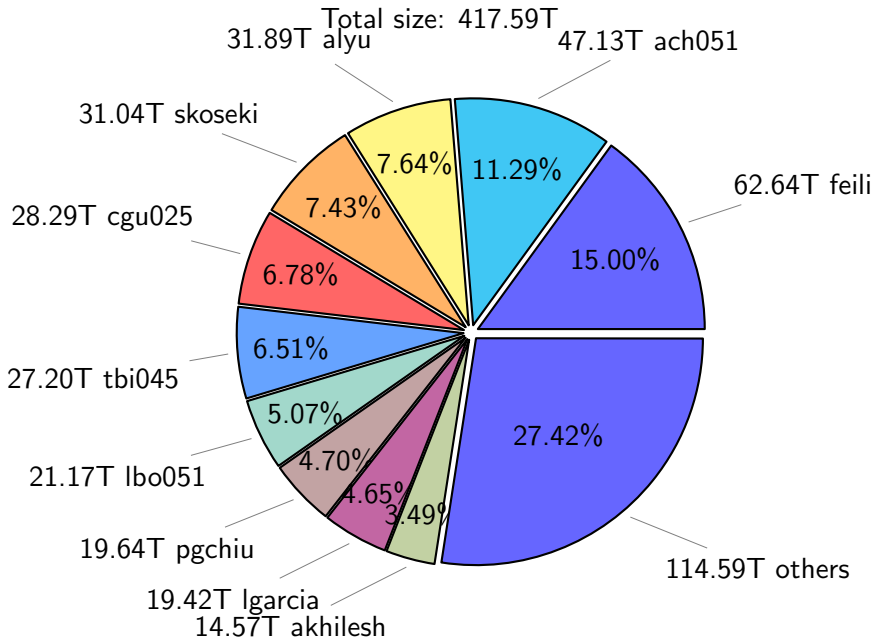

NS9039K total disk usage

Total size: 1097.53T
92.96T ingo 115.46T feili

NS9039K file types usage

NS9039K history files usage

Total size: 533.32T

NS9039K restart files usage

Total size: 235.81T

NS9039K misc files usage

Total size: 328.41T

NS9039K total compressed

679.95T compressed

Total size: 1097.53T

417.59T uncompressed

NS9039K uncompressed files usage

NS9039K NorCPM/cases/*

No data

NS9039K shared/*

No data