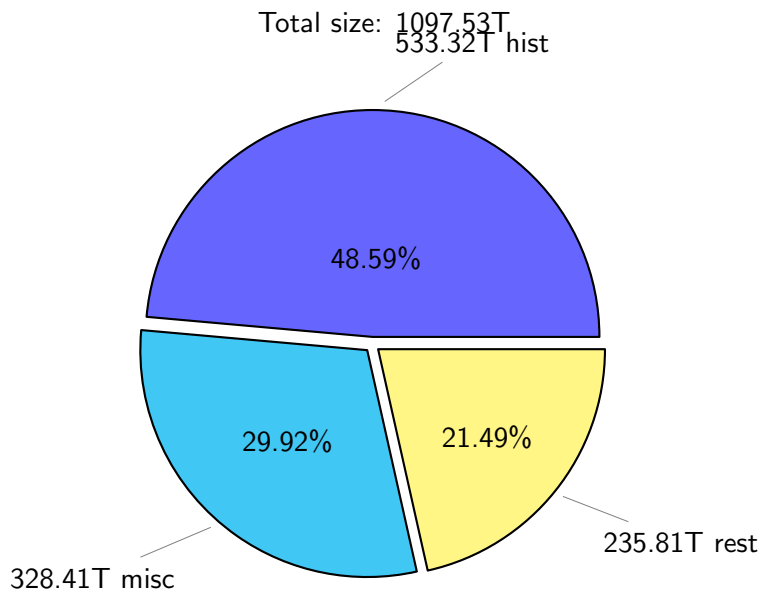

NS9039K (NIRD-LMD) disk usage

December 10, 2023

notes:

- ▶ Excluded directories: all hidden dir (start with .)
- ▶ Compressed file: file name end with "gz", "bz2", "tar", "zip" and NETCDF4 "nc"
- ▶ Restart files: path contains '/rest/'
- ▶ History files: path contains '/hist/'
- ▶ Items <3 % will be count as 'others'.
- ▶ Additional hard links are excluded.
- ▶ Weekly report: disk_ns9039k_YYYYMMDD.pdf
- ▶ Latest report: latest.pdf
- ▶ Ignored directories due to permission denied: filelist_classfy.err.txt
- ▶ Summary table: sizeTable.txt

NS9039K total disk usage

Total size: 1097.53T
92.96T ingo 115.46T feili

NS9039K file types usage

NS9039K history files usage

Total size: 533.32T

NS9039K restart files usage

Total size: 235.81T

NS9039K misc files usage

Total size: 328.41T

NS9039K total compressed

679.95T compressed

Total size: 1097.53T

417.59T uncompressed

NS9039K uncompressed files usage

NS9039K NorCPM/cases/*

No data