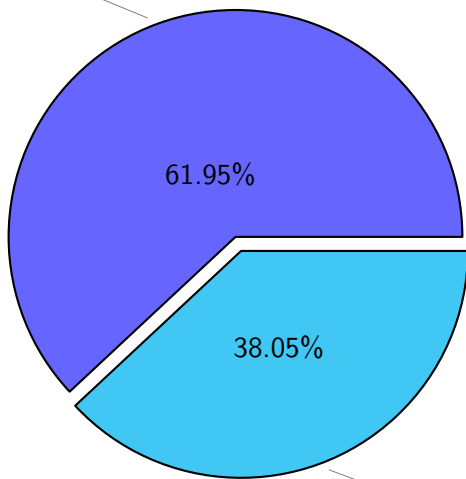

NS9039K total disk usage

Total size: 1097.53T
92.96T ingo 115.46T feili

NS9039K file types usage

NS9039K history files usage

Total size: 533.32T

NS9039K restart files usage

Total size: 235.81T

NS9039K misc files usage

Total size: 328.41T

NS9039K total compressed

679.95T compressed

Total size: 1097.53T

417.59T uncompressed

NS9039K uncompressed files usage

NS9039K NorCPM/cases/*

No data