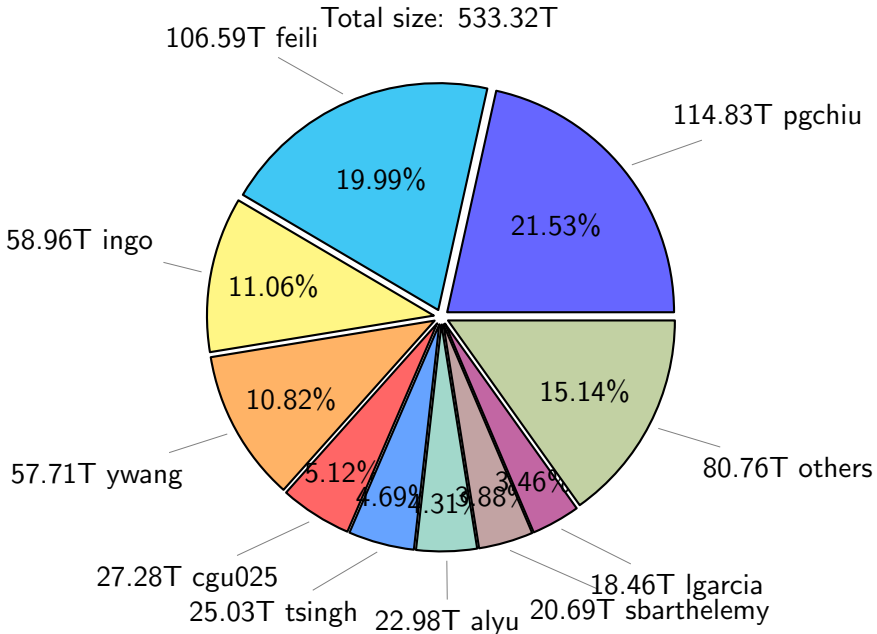

NS9039K total disk usage

Total size: 1097.53T
92.96T ingo 115.46T feili

NS9039K file types usage

NS9039K history files usage

Total size: 533.32T

NS9039K restart files usage

Total size: 235.81T

NS9039K misc files usage

Total size: 328.41T

NS9039K total compressed

679.95T compressed

Total size: 1097.53T

417.59T uncompressed

NS9039K uncompressed files usage

NS9039K NorCPM/cases/*

No data

NS9039K shared/*

No data