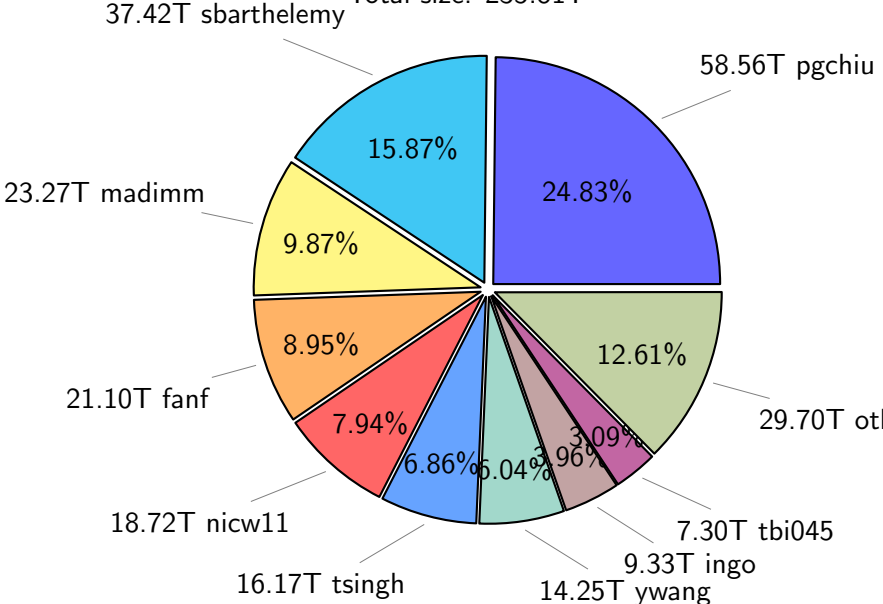

NS9039K total disk usage

Total size: 1097.53T
92.96T ingo 115.46T feili

NS9039K file types usage

NS9039K history files usage

Total size: 533.32T

NS9039K restart files usage

Total size: 235.81T

NS9039K misc files usage

Total size: 328.41T

NS9039K total compressed

679.95T compressed

Total size: 1097.53T

417.59T uncompressed

NS9039K uncompressed files usage

NS9039K NorCPM/cases/*

No data

NS9039K shared/*

No data