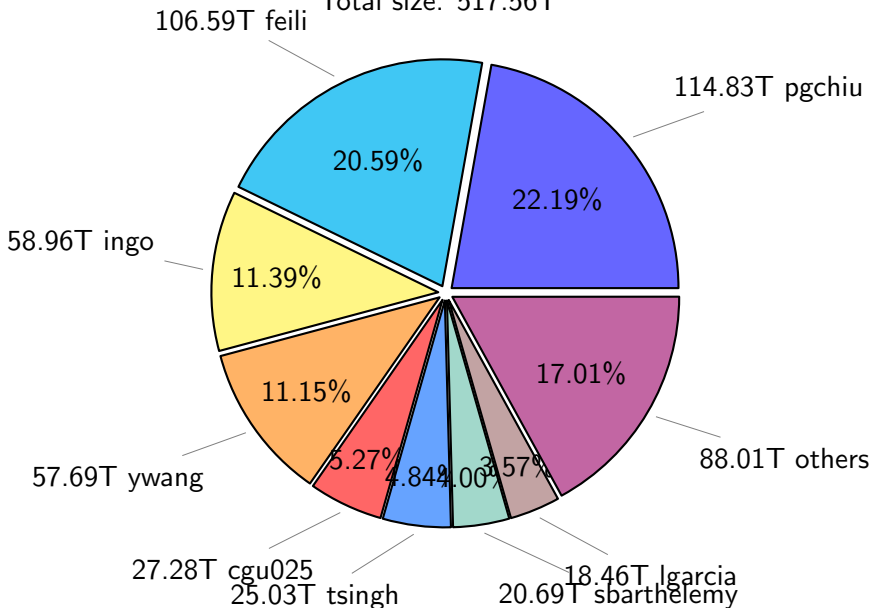

NS9039K total disk usage

Total size: 1075.70T

NS9039K file types usage

NS9039K history files usage

Total size: 517.56T

NS9039K restart files usage

Total size: 235.72T

NS9039K misc files usage

Total size: 322.43T

NS9039K total compressed

Total size: 1075.70T

679.67T compressed

396.03T uncompressed

NS9039K uncompressed files usage

Total size: 396.03T

NS9039K NorCPM/cases/*

No data

NS9039K shared/*

No data