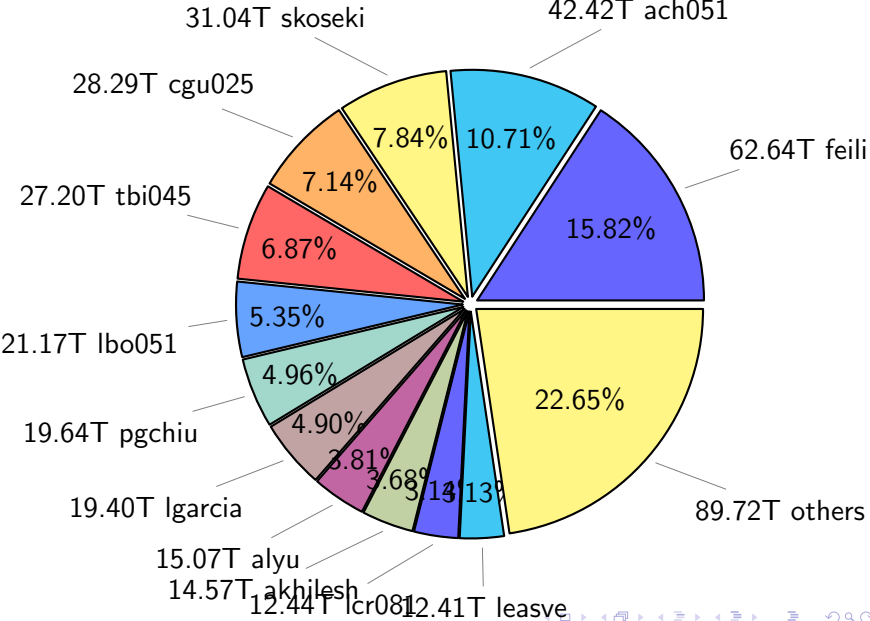

NS9039K total disk usage

Total size: 1075.70T

NS9039K file types usage

NS9039K history files usage

Total size: 517.56T

NS9039K restart files usage

Total size: 235.72T

NS9039K misc files usage

Total size: 322.43T

NS9039K total compressed

Total size: 1075.70T

679.67T compressed

396.03T uncompressed

NS9039K uncompressed files usage

Total size: 396.03T

NS9039K NorCPM/cases/*

No data

NS9039K shared/*

No data