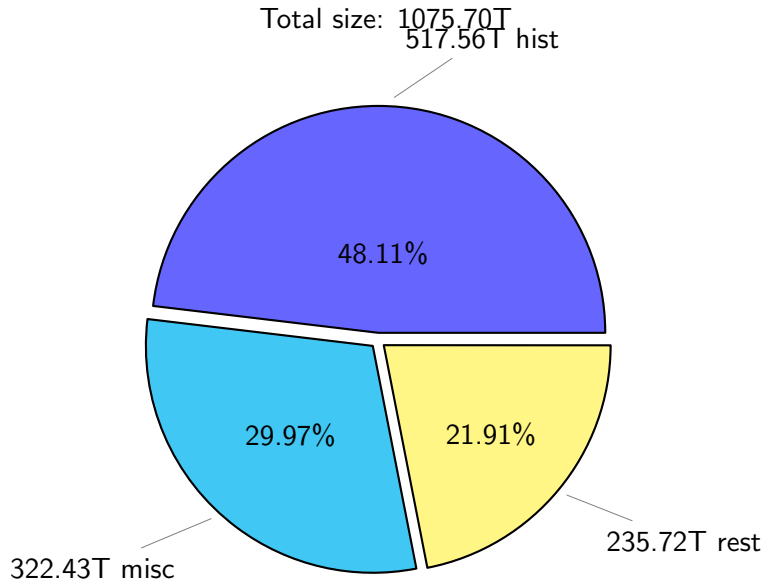

NS9039K (NIRD-LMD) disk usage

December 3, 2023

notes:

- ▶ Excluded directories: all hidden dir (start with .)
- ▶ Compressed file: file name end with "gz", "bz2", "tar", "zip" and NETCDF4 "nc"
- ▶ Restart files: path contains '/rest/'
- ▶ History files: path contains '/hist/'
- ▶ Items <3 % will be count as 'others'.
- ▶ Additional hard links are excluded.
- ▶ Weekly report: disk_ns9039k_YYYYMMDD.pdf
- ▶ Latest report: latest.pdf
- ▶ Ignored directories due to permission denied: filelist_classfy.err.txt
- ▶ Summary table: sizeTable.txt

NS9039K total disk usage

Total size: 1075.70T

NS9039K file types usage

NS9039K history files usage

Total size: 517.56T

NS9039K restart files usage

Total size: 235.72T

NS9039K misc files usage

Total size: 322.43T

NS9039K total compressed

Total size: 1075.70T

679.67T compressed

396.03T uncompressed

NS9039K uncompressed files usage

Total size: 396.03T

NS9039K NorCPM/cases/*