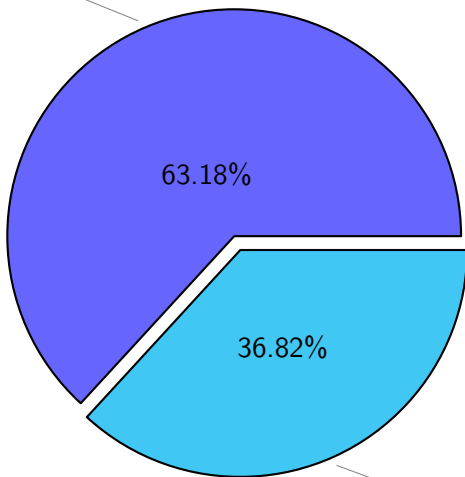

NS9039K total disk usage

Total size: 1075.70T

NS9039K file types usage

NS9039K history files usage

Total size: 517.56T

NS9039K restart files usage

Total size: 235.72T

NS9039K misc files usage

Total size: 322.43T

NS9039K total compressed

Total size: 1075.70T

679.67T compressed

396.03T uncompressed

NS9039K uncompressed files usage

Total size: 396.03T

NS9039K NorCPM/cases/*