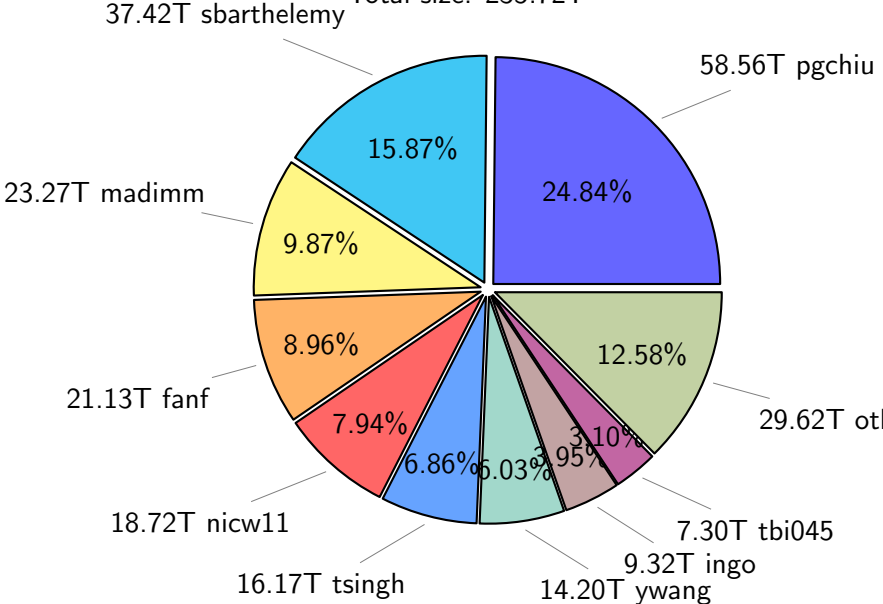

NS9039K total disk usage

Total size: 1075.70T

NS9039K file types usage

NS9039K history files usage

Total size: 517.56T

NS9039K restart files usage

Total size: 235.72T

NS9039K misc files usage

Total size: 322.43T

NS9039K total compressed

Total size: 1075.70T

679.67T compressed

396.03T uncompressed

NS9039K uncompressed files usage

Total size: 396.03T

NS9039K NorCPM/cases/*

No data

NS9039K shared/*

No data