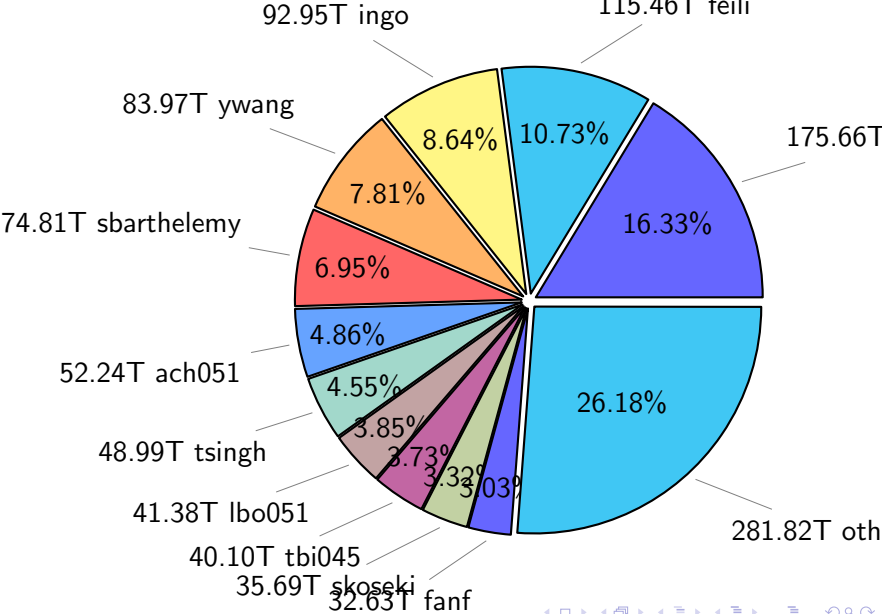

NS9039K (NIRD-LMD) disk usage

December 3, 2023

notes:

- ▶ Excluded directories: all hidden dir (start with .)
- ▶ Compressed file: file name end with "gz", "bz2", "tar", "zip" and NETCDF4 "nc"
- ▶ Restart files: path contains '/rest/'
- ▶ History files: path contains '/hist/'
- ▶ Items <3 % will be count as 'others'.
- ▶ Additional hard links are excluded.
- ▶ Weekly report: disk_ns9039k_YYYYMMDD.pdf
- ▶ Latest report: latest.pdf
- ▶ Ignored directories due to permission denied: filelist_classfy.err.txt
- ▶ Summary table: sizeTable.txt

NS9039K total disk usage

Total size: 1075.70T

NS9039K file types usage

NS9039K history files usage

Total size: 517.56T

NS9039K restart files usage

Total size: 235.72T

NS9039K misc files usage

Total size: 322.43T

NS9039K total compressed

Total size: 1075.70T

679.67T compressed

396.03T uncompressed

NS9039K uncompressed files usage

Total size: 396.03T

NS9039K NorCPM/cases/*