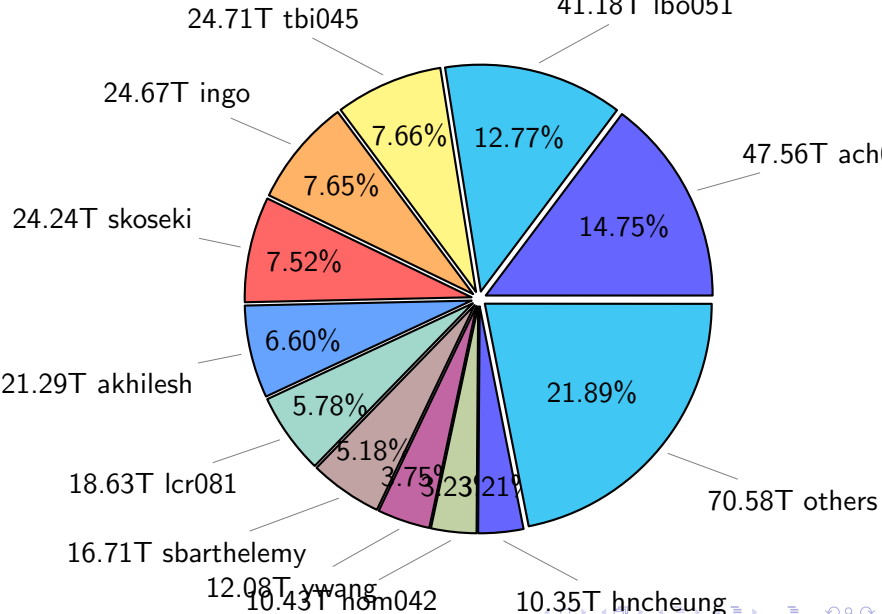

NS9039K total disk usage

Total size: 1075.70T

NS9039K file types usage

NS9039K history files usage

Total size: 517.56T

NS9039K restart files usage

Total size: 235.72T

NS9039K misc files usage

Total size: 322.43T

NS9039K total compressed

Total size: 1075.70T

679.67T compressed

396.03T uncompressed

NS9039K uncompressed files usage

Total size: 396.03T

NS9039K NorCPM/cases/*

No data

NS9039K shared/*

No data