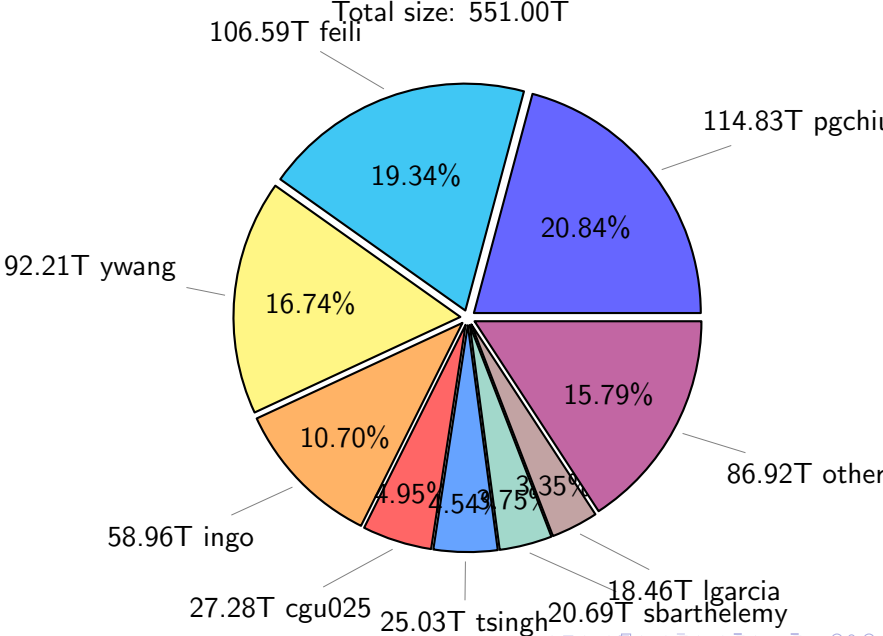

# NS9039K total disk usage

Total size: 1111.58T

# NS9039K history files usage

Total size: 551.00T

# NS9039K misc files usage

Total size: 324.52T

# NS9039K uncompressed files usage

Total size: 397.77T

NS9039K NorCPM/cases/\*

No data

NS9039K shared/\*

No data