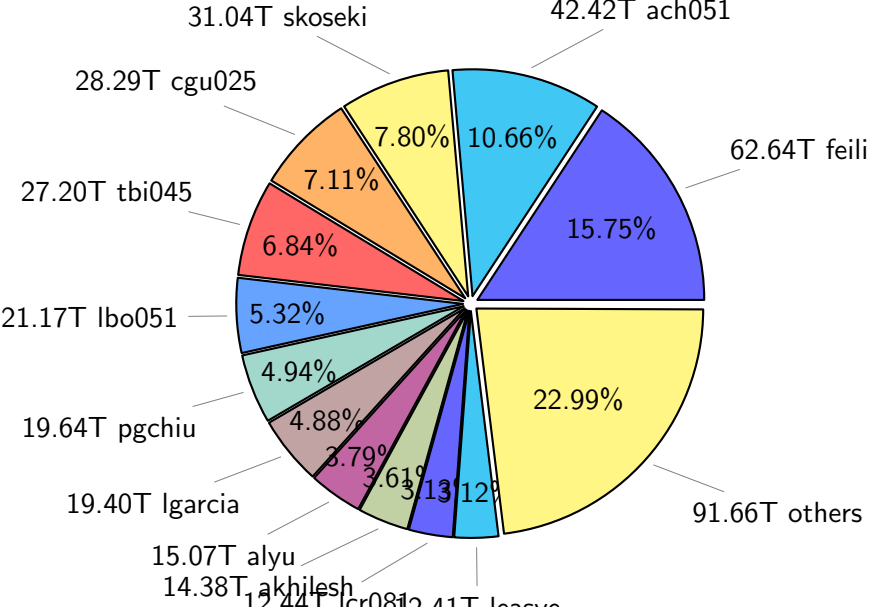

# NS9039K misc files usage

Total size: 324.52T

# NS9039K total compressed

Total size: 1111.58T

713.81T compressed

397.77T uncompressed

# NS9039K uncompressed files usage

Total size: 397.77T

NS9039K NorCPM/cases/\*

No data

NS9039K shared/\*

No data