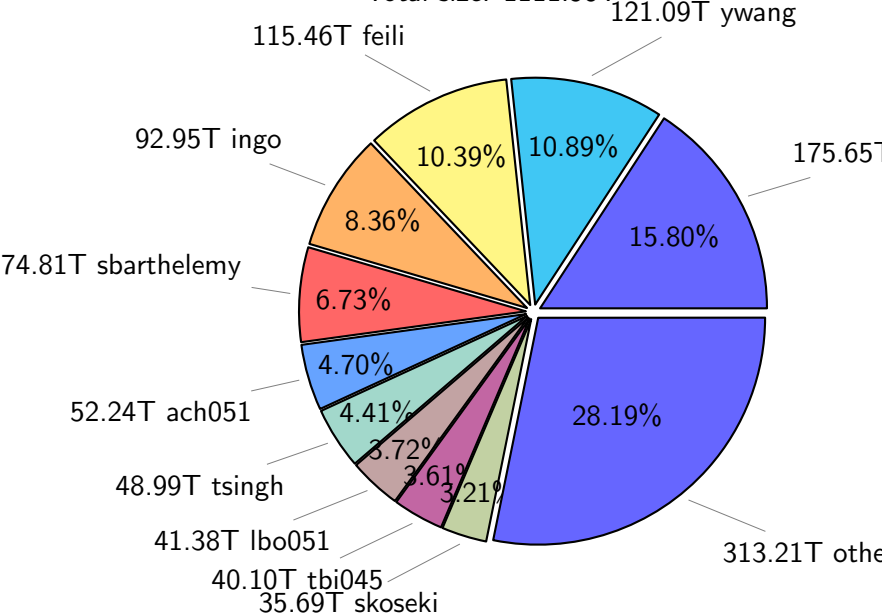

# NS9039K (NIRD-LMD) disk usage

November 26, 2023

notes:

- ▶ Excluded directories: all hidden dir (start with .)
- ▶ Compressed file: file name end with "gz", "bz2", "tar", "zip" and NETCDF4 "nc"
- ▶ Restart files: path contains '/rest/'
- ▶ History files: path contains '/hist/'
- ▶ Items <3 % will be count as 'others'.
- ▶ Additional hard links are excluded.
- ▶ Weekly report: disk\_ns9039k\_YYYYMMDD.pdf
- ▶ Latest report: latest.pdf
- ▶ Ignored directories due to permission denied: filelist\_classfy.err.txt
- ▶ Summary table: sizeTable.txt

# NS9039K total disk usage

Total size: 1111.58T

# NS9039K history files usage

Total size: 551.00T