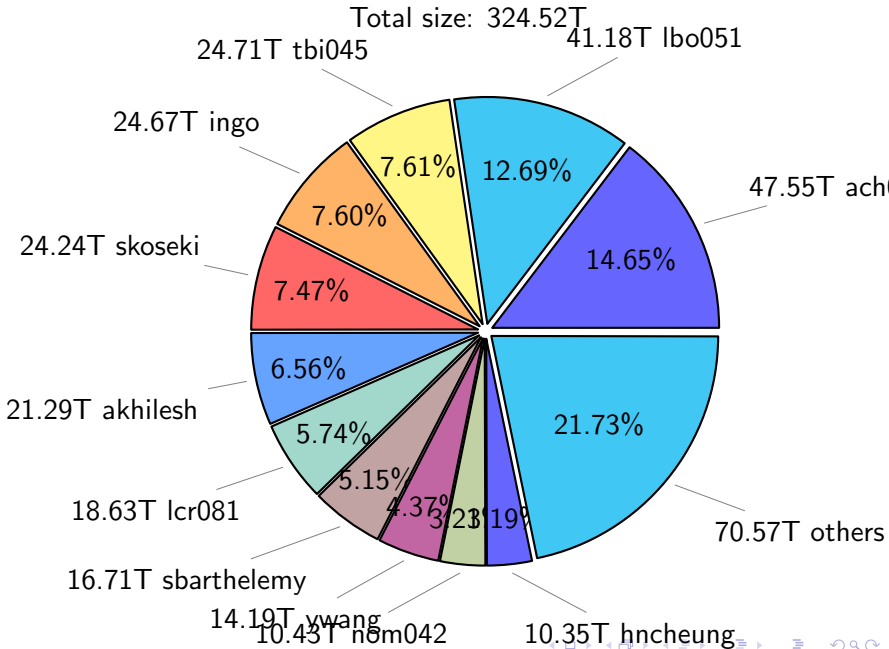

# NS9039K total disk usage

Total size: 1111.58T

# NS9039K history files usage

Total size: 551.00T

# NS9039K restart files usage

Total size: 236.05T

# NS9039K misc files usage

Total size: 324.52T