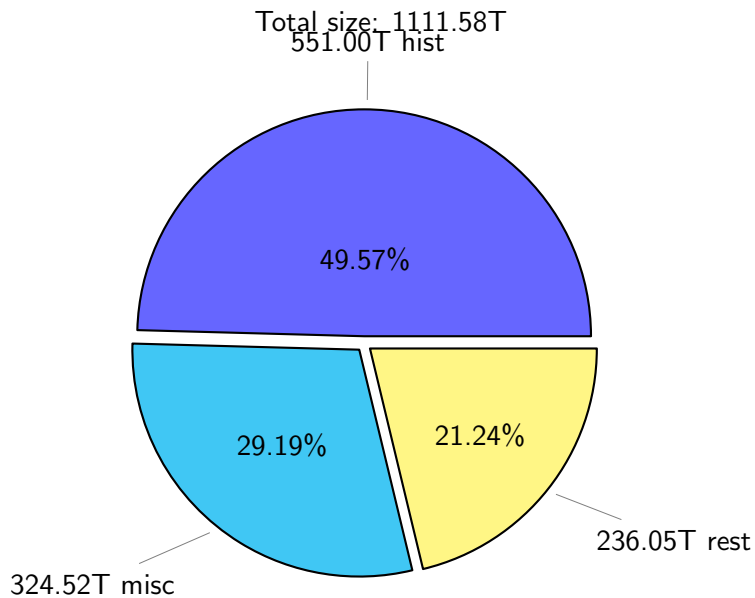

# NS9039K total disk usage

Total size: 1111.58T

# NS9039K history files usage

Total size: 551.00T

# NS9039K misc files usage

Total size: 324.52T

# NS9039K uncompressed files usage

Total size: 397.77T

NS9039K NorCPM/cases/\*

No data

NS9039K shared/\*

No data