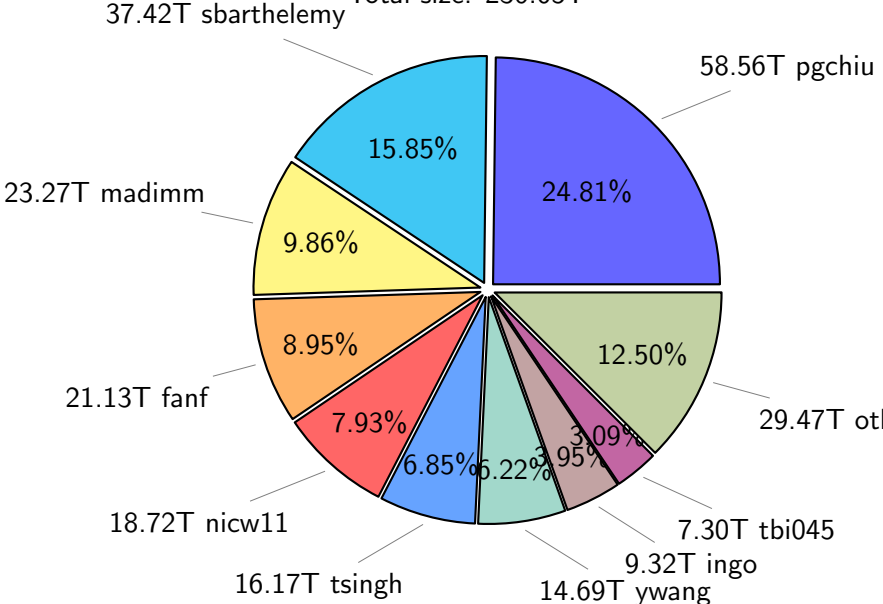

# NS9039K total disk usage

Total size: 1111.58T

# NS9039K file types usage

# NS9039K history files usage

Total size: 551.00T

# NS9039K restart files usage

Total size: 236.05T