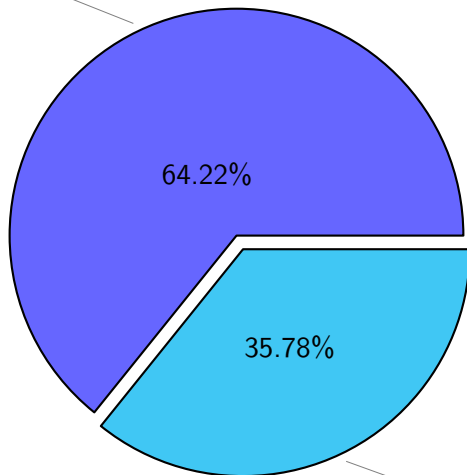

# NS9039K misc files usage

Total size: 324.52T

# NS9039K total compressed

Total size: 1111.58T

713.81T compressed

397.77T uncompressed