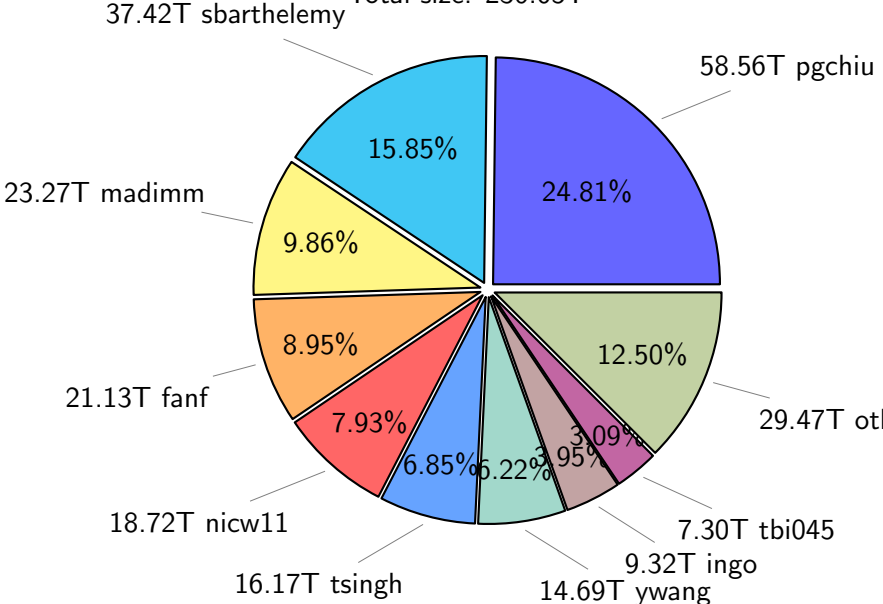

# NS9039K total disk usage

Total size: 1115.26T

## NS9039K file types usage

# NS9039K history files usage

Total size: 552.93T

# NS9039K restart files usage

Total size: 236.05T