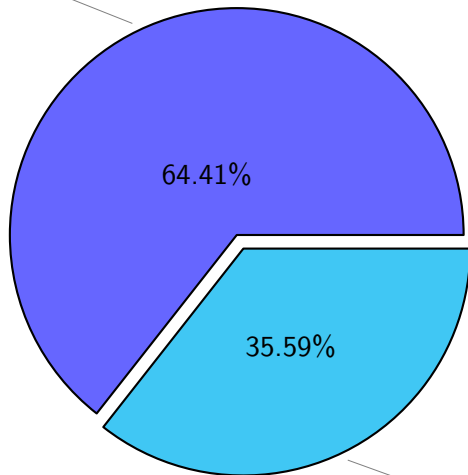

# NS9039K misc files usage

Total size: 326.27T

# NS9039K total compressed

Total size: 1115.26T

718.37T compressed

396.89T uncompressed