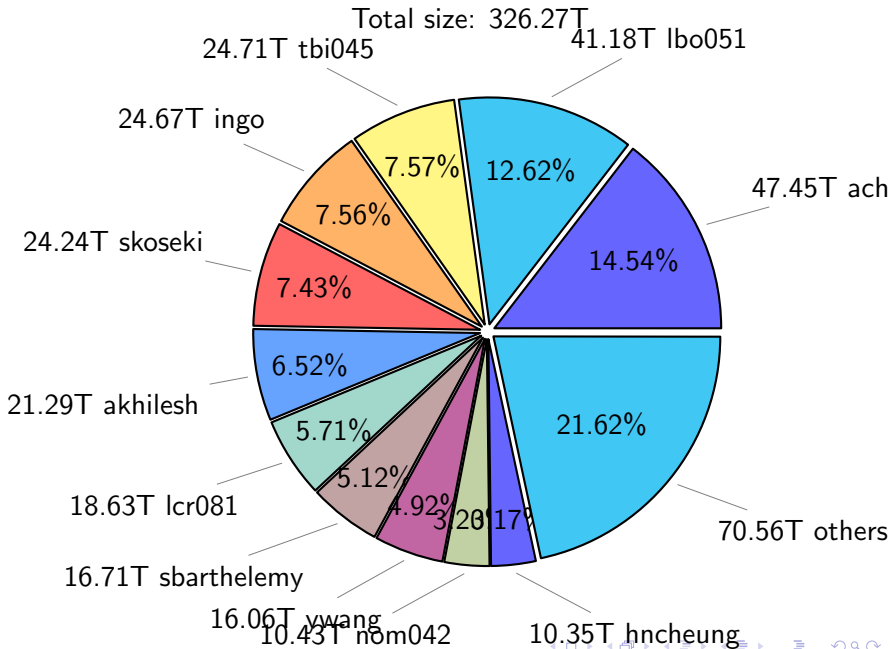

# NS9039K total disk usage

Total size: 1115.26T

# NS9039K history files usage

Total size: 552.93T

# NS9039K restart files usage

Total size: 236.05T

# NS9039K misc files usage

Total size: 326.27T