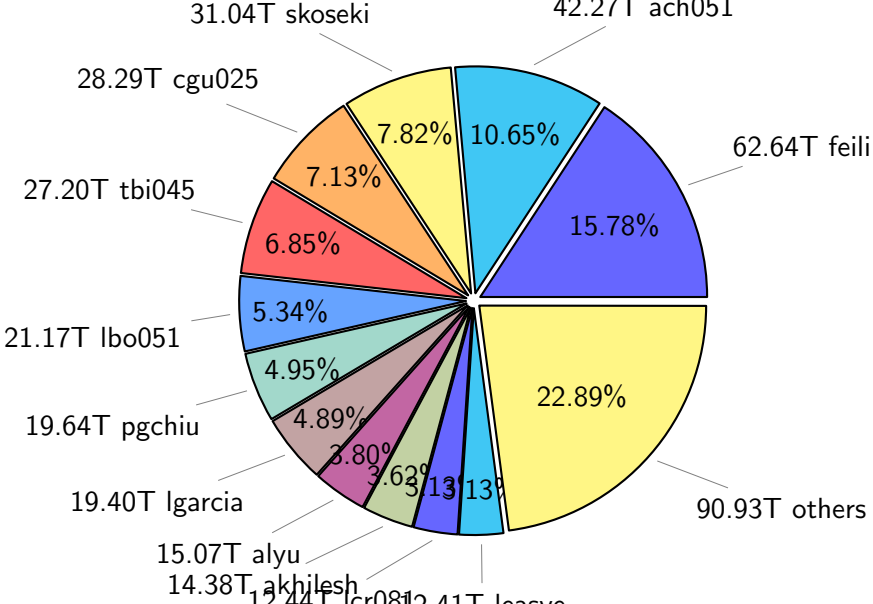

# NS9039K misc files usage

Total size: 326.27T

# NS9039K total compressed

Total size: 1115.26T

718.37T compressed

396.89T uncompressed

# NS9039K uncompressed files usage

Total size: 396.89T

NS9039K NorCPM/cases/\*

No data

NS9039K shared/\*

No data