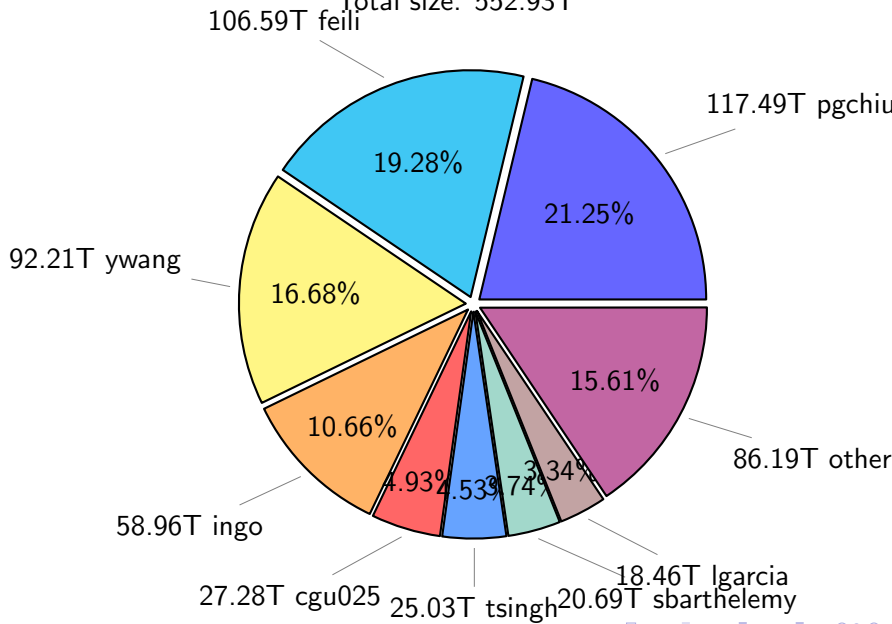

# NS9039K total disk usage

Total size: 1115.26T

# NS9039K history files usage

Total size: 552.93T

# NS9039K restart files usage

Total size: 236.05T

# NS9039K uncompressed files usage

Total size: 396.89T

NS9039K NorCPM/cases/\*

No data

NS9039K shared/\*

No data