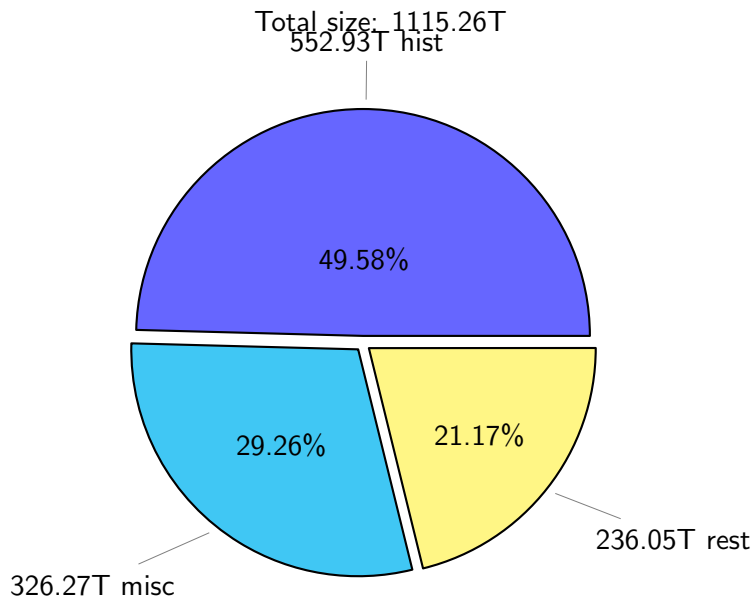

# NS9039K total disk usage

Total size: 1115.26T

# NS9039K history files usage

Total size: 552.93T

# NS9039K misc files usage

Total size: 326.27T

# NS9039K uncompressed files usage

Total size: 396.89T

NS9039K NorCPM/cases/\*

No data

NS9039K shared/\*

No data