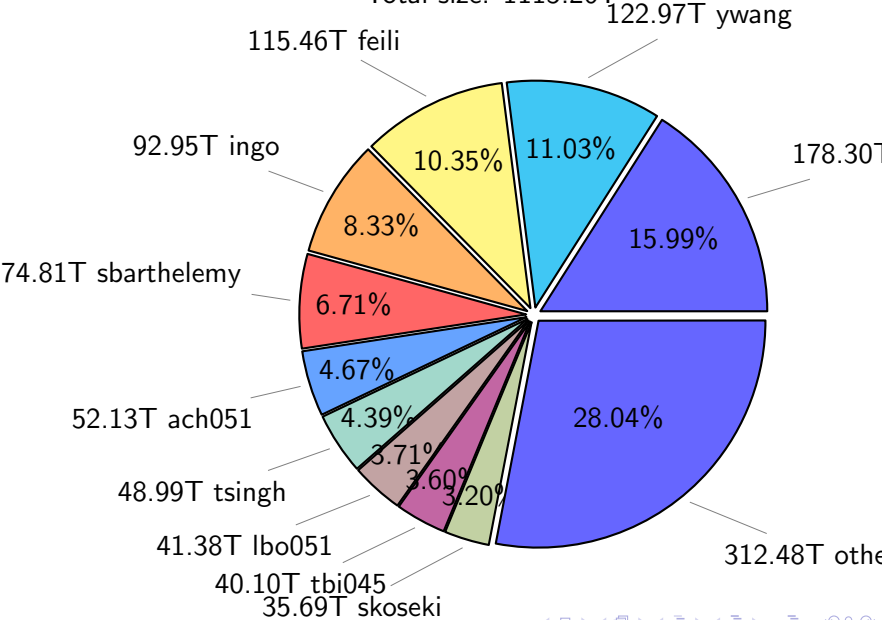

# NS9039K (NIRD-LMD) disk usage

November 19, 2023

notes:

- ▶ Excluded directories: all hidden dir (start with .)
- ▶ Compressed file: file name end with "gz", "bz2", "tar", "zip" and NETCDF4 "nc"
- ▶ Restart files: path contains '/rest/'
- ▶ History files: path contains '/hist/'
- ▶ Items <3 % will be count as 'others'.
- ▶ Additional hard links are excluded.
- ▶ Weekly report: disk\_ns9039k\_YYYYMMDD.pdf
- ▶ Latest report: latest.pdf
- ▶ Ignored directories due to permission denied: filelist\_classfy.err.txt
- ▶ Summary table: sizeTable.txt

# NS9039K total disk usage

Total size: 1115.26T

# NS9039K history files usage

Total size: 552.93T