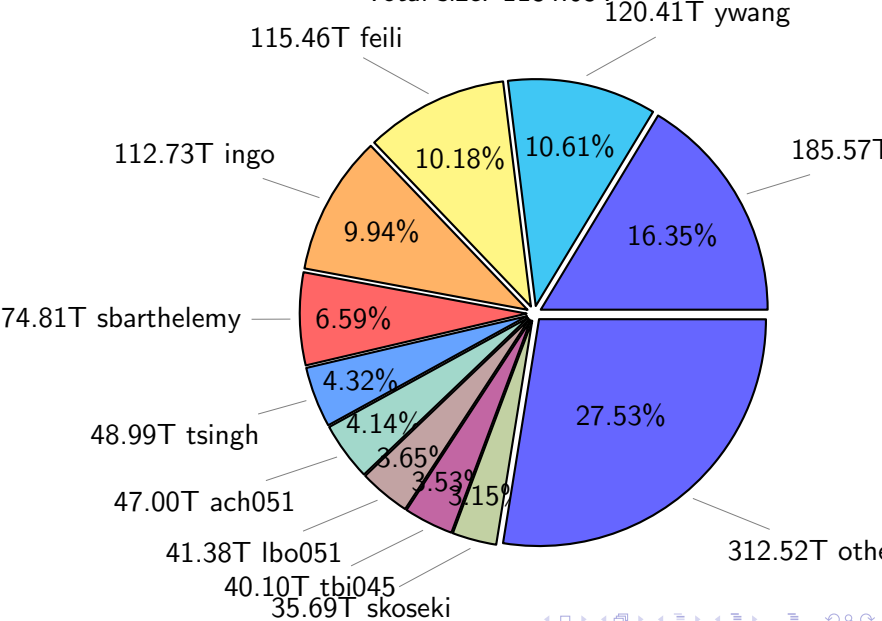

NS9039K (NIRD-LMD) disk usage

November 12, 2023

notes:

- ▶ Excluded directories: all hidden dir (start with .)
- ▶ Compressed file: file name end with "gz", "bz2", "tar", "zip" and NETCDF4 "nc"
- ▶ Restart files: path contains '/rest/'
- ▶ History files: path contains '/hist/'
- ▶ Items <3 % will be count as 'others'.
- ▶ Additional hard links are excluded.
- ▶ Weekly report: disk_ns9039k_YYYYMMDD.pdf
- ▶ Latest report: latest.pdf
- ▶ Ignored directories due to permission denied: filelist_classfy.err.txt
- ▶ Summary table: sizeTable.txt

NS9039K total disk usage

Total size: 1134.65T

NS9039K file types usage

NS9039K history files usage

Total size: 570.67T

NS9039K restart files usage

Total size: 244.04T

NS9039K misc files usage

Total size: 319.94T

NS9039K total compressed

Total size: 1134.65T

735.17T compressed

399.49T uncompressed

NS9039K uncompressed files usage

Total size: 399.49T

NS9039K NorCPM/cases/*

No data

NS9039K shared/*

No data