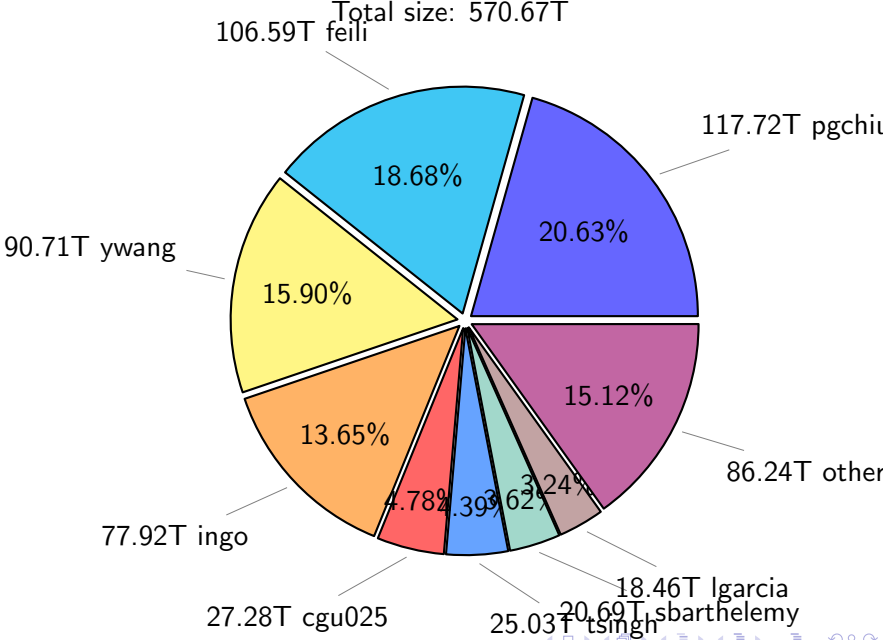

NS9039K (NIRD-LMD) disk usage

November 12, 2023

notes:

- ▶ Excluded directories: all hidden dir (start with .)
- ▶ Compressed file: file name end with "gz", "bz2", "tar", "zip" and NETCDF4 "nc"
- ▶ Restart files: path contains '/rest/'
- ▶ History files: path contains '/hist/'
- ▶ Items <3 % will be count as 'others'.
- ▶ Additional hard links are excluded.
- ▶ Weekly report: disk_ns9039k_YYYYMMDD.pdf
- ▶ Latest report: latest.pdf
- ▶ Ignored directories due to permission denied: filelist_classfy.err.txt
- ▶ Summary table: sizeTable.txt

NS9039K total disk usage

Total size: 1134.65T

NS9039K file types usage

NS9039K history files usage

Total size: 570.67T

NS9039K restart files usage

Total size: 244.04T

NS9039K misc files usage

Total size: 319.94T

NS9039K total compressed

Total size: 1134.65T

735.17T compressed

399.49T uncompressed

NS9039K uncompressed files usage

Total size: 399.49T

NS9039K NorCPM/cases/*

No data

NS9039K shared/*

No data