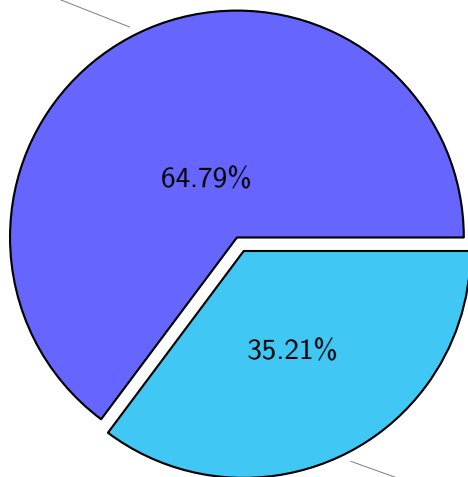

NS9039K total disk usage

Total size: 1134.65T

NS9039K file types usage

NS9039K history files usage

Total size: 570.67T

NS9039K restart files usage

Total size: 244.04T

NS9039K misc files usage

Total size: 319.94T

NS9039K total compressed

Total size: 1134.65T

735.17T compressed

399.49T uncompressed

NS9039K uncompressed files usage

Total size: 399.49T

NS9039K NorCPM/cases/*