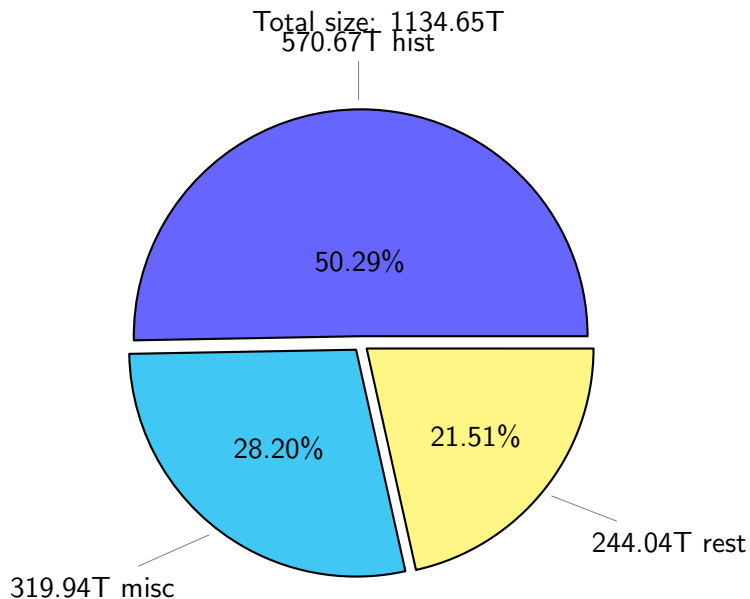

NS9039K (NIRD-LMD) disk usage

November 12, 2023

notes:

- ▶ Excluded directories: all hidden dir (start with .)
- ▶ Compressed file: file name end with "gz", "bz2", "tar", "zip" and NETCDF4 "nc"
- ▶ Restart files: path contains '/rest/'
- ▶ History files: path contains '/hist/'
- ▶ Items <3 % will be count as 'others'.
- ▶ Additional hard links are excluded.
- ▶ Weekly report: disk_ns9039k_YYYYMMDD.pdf
- ▶ Latest report: latest.pdf
- ▶ Ignored directories due to permission denied: filelist_classfy.err.txt
- ▶ Summary table: sizeTable.txt

NS9039K total disk usage

Total size: 1134.65T

NS9039K file types usage

NS9039K history files usage

Total size: 570.67T

NS9039K restart files usage

Total size: 244.04T

NS9039K misc files usage

Total size: 319.94T

NS9039K total compressed

Total size: 1134.65T

735.17T compressed

399.49T uncompressed

NS9039K uncompressed files usage

Total size: 399.49T

NS9039K NorCPM/cases/*