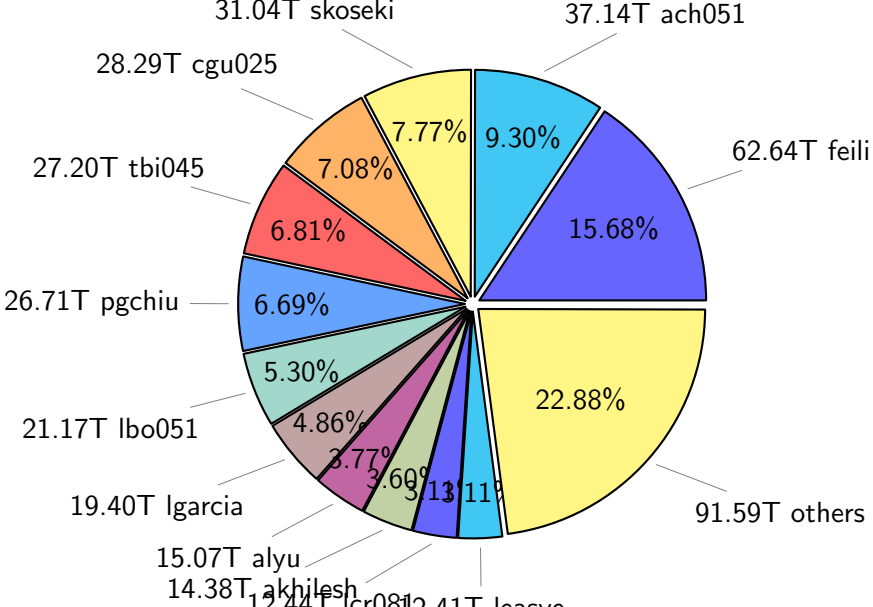

NS9039K total disk usage

Total size: 1134.65T

NS9039K file types usage

NS9039K history files usage

Total size: 570.67T

NS9039K restart files usage

Total size: 244.04T

NS9039K misc files usage

Total size: 319.94T

NS9039K total compressed

Total size: 1134.65T

735.17T compressed

399.49T uncompressed

NS9039K uncompressed files usage

Total size: 399.49T

NS9039K NorCPM/cases/*

No data

NS9039K shared/*

No data