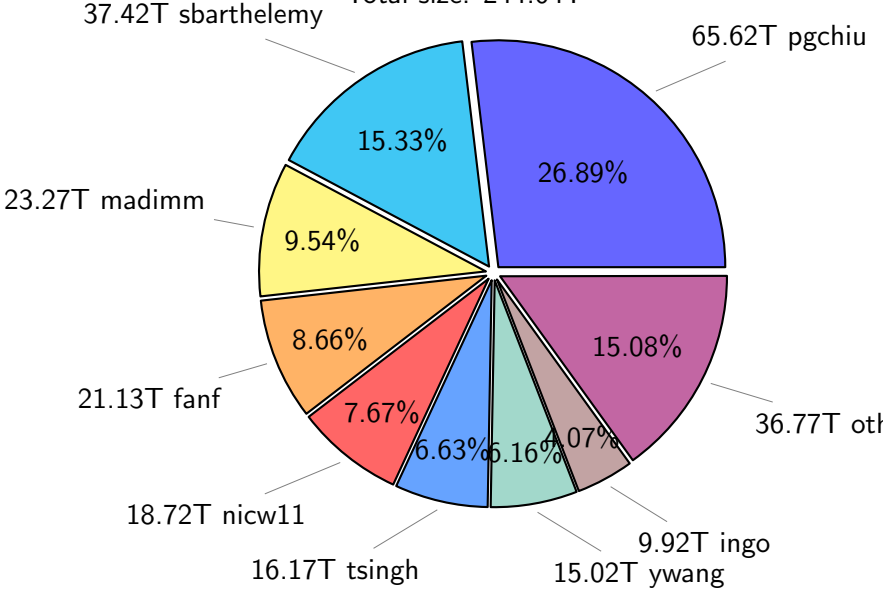

NS9039K total disk usage

Total size: 1134.65T

NS9039K file types usage

NS9039K history files usage

Total size: 570.67T

NS9039K restart files usage

Total size: 244.04T

NS9039K misc files usage

Total size: 319.94T

NS9039K total compressed

Total size: 1134.65T

735.17T compressed

399.49T uncompressed

NS9039K uncompressed files usage

Total size: 399.49T

NS9039K NorCPM/cases/*

No data

NS9039K shared/*

No data