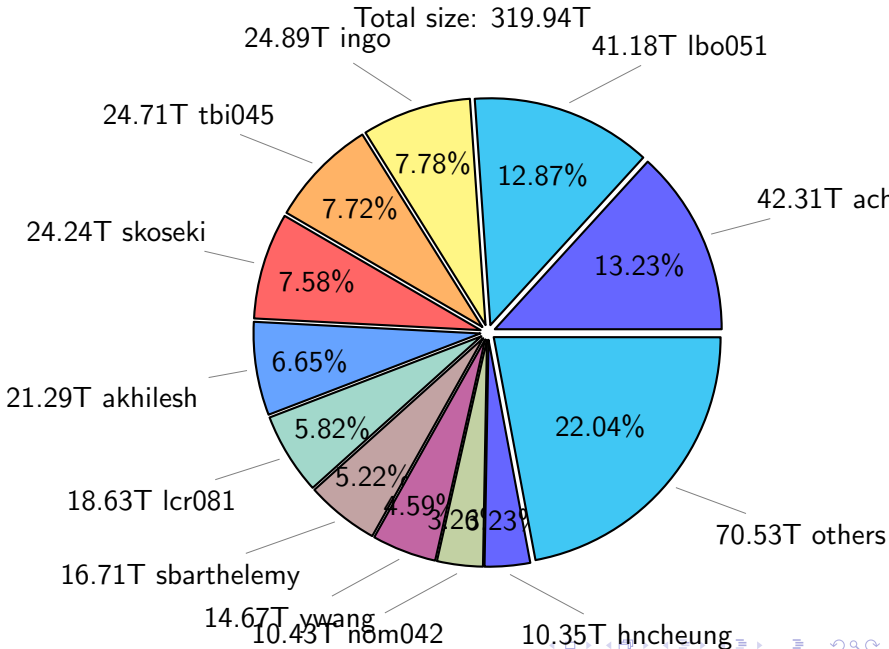

NS9039K total disk usage

Total size: 1134.65T

NS9039K file types usage

NS9039K history files usage

Total size: 570.67T

NS9039K restart files usage

Total size: 244.04T

NS9039K misc files usage

Total size: 319.94T

NS9039K total compressed

Total size: 1134.65T

735.17T compressed

399.49T uncompressed

NS9039K uncompressed files usage

Total size: 399.49T

NS9039K NorCPM/cases/*

No data

NS9039K shared/*

No data