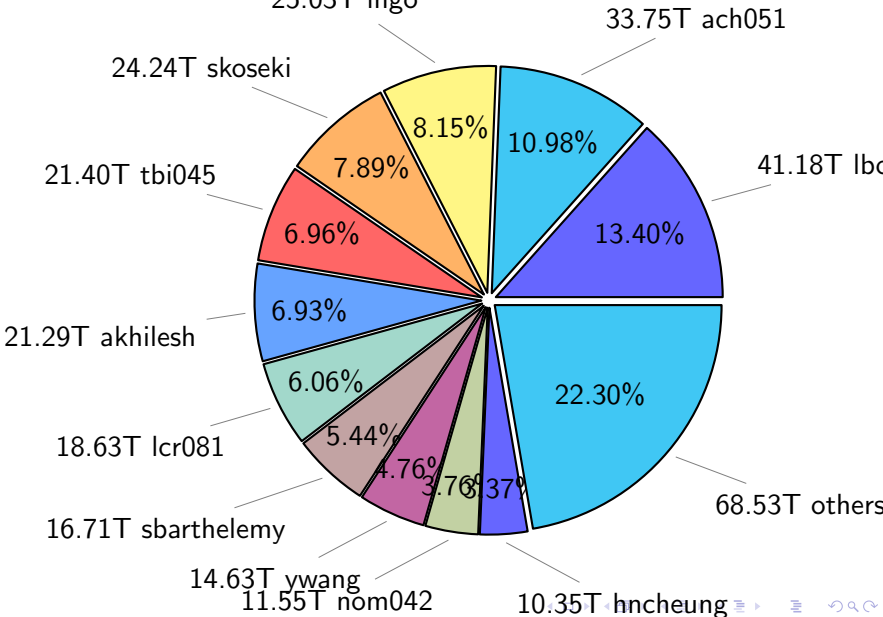

# NS9039K file types usage

Total size: 1143.73T  
601.54T hist

234.89T rest

307.29T misc

# NS9039K history files usage

Total size: 601.54T

# NS9039K restart files usage

Total size: 234.89T

# NS9039K misc files usage

Total size: 307.29T