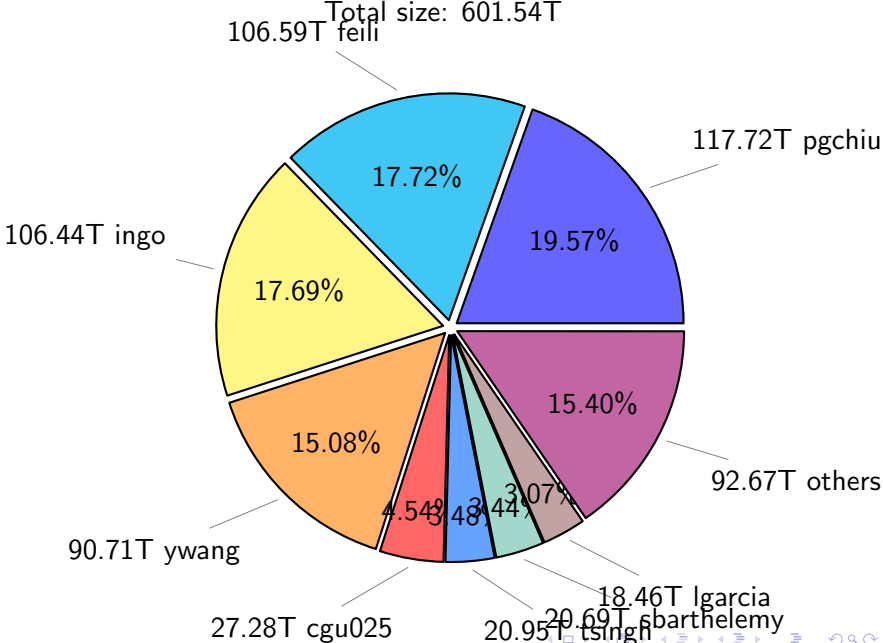

# NS9039K total disk usage

Total size: 1143.73T

143.58T ingo

# NS9039K file types usage

Total size: 1143.73T  
601.54T hist

234.89T rest

307.29T misc

# NS9039K history files usage

Total size: 601.54T

# NS9039K restart files usage

Total size: 234.89T