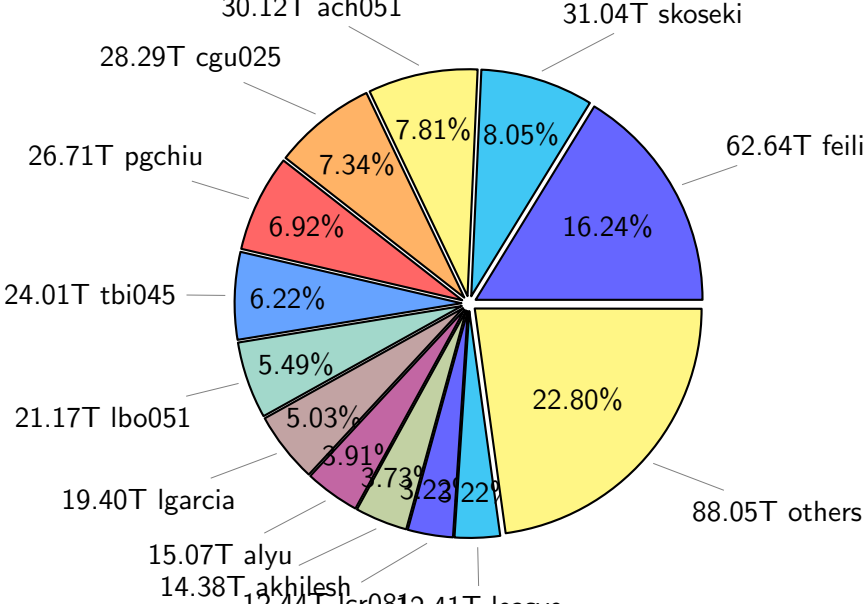

# NS9039K history files usage

Total size: 601.54T

# NS9039K misc files usage

Total size: 307.29T

# NS9039K total compressed

757.99T compressed

Total size: 1143.73T

385.74T uncompressed

# NS9039K uncompressed files usage

Total size: 385.74T

NS9039K NorCPM/cases/\*

No data

NS9039K shared/\*

No data