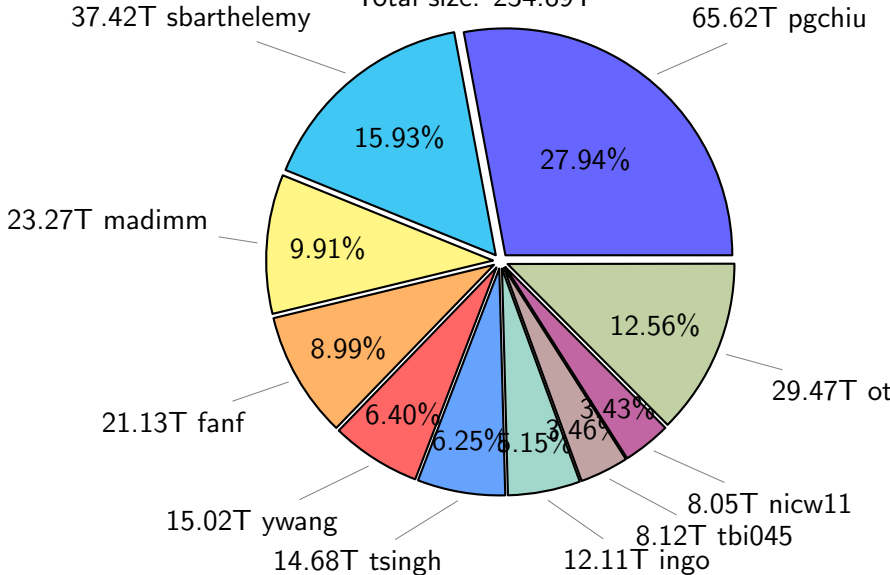

# NS9039K total disk usage

Total size: 1143.73T

143.58T ingo

# NS9039K file types usage

Total size: 1143.73T  
601.54T hist

234.89T rest

307.29T misc

# NS9039K history files usage

Total size: 601.54T

# NS9039K restart files usage

Total size: 234.89T