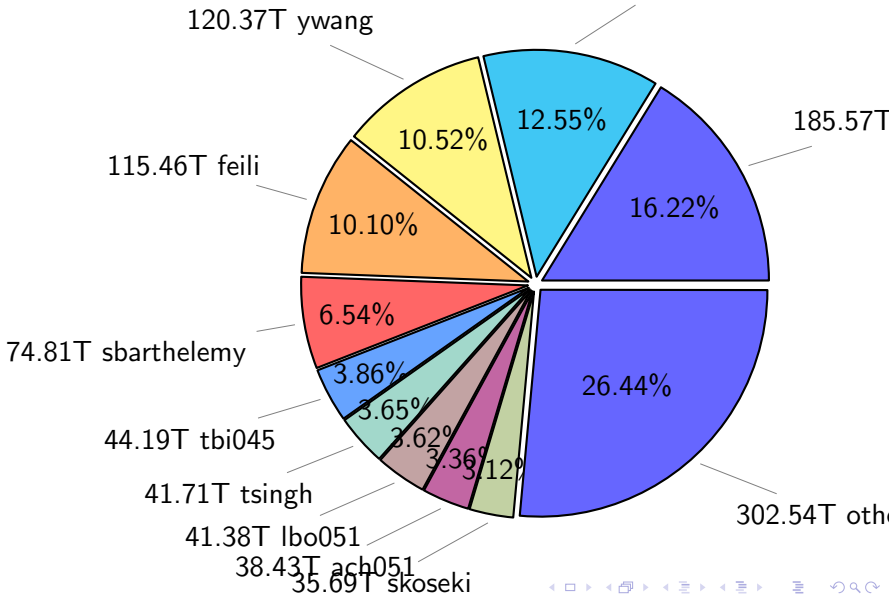

# NS9039K (NIRD-LMD) disk usage

October 23, 2023

notes:

- ▶ Excluded directories: all hidden dir (start with .)
- ▶ Compressed file: file name end with "gz", "bz2", "tar", "zip" and NETCDF4 "nc"
- ▶ Restart files: path contains '/rest/'
- ▶ History files: path contains '/hist/'
- ▶ Items <3 % will be count as 'others'.
- ▶ Additional hard links are excluded.
- ▶ Weekly report: disk\_ns9039k\_YYYYMMDD.pdf
- ▶ Latest report: latest.pdf
- ▶ Ignored directories due to permission denied: filelist\_classfy.err.txt
- ▶ Summary table: sizeTable.txt

# NS9039K total disk usage

Total size: 1143.73T

143.58T ingo

# NS9039K file types usage

Total size: 1143.73T  
601.54T hist

234.89T rest

307.29T misc

# NS9039K history files usage

Total size: 601.54T