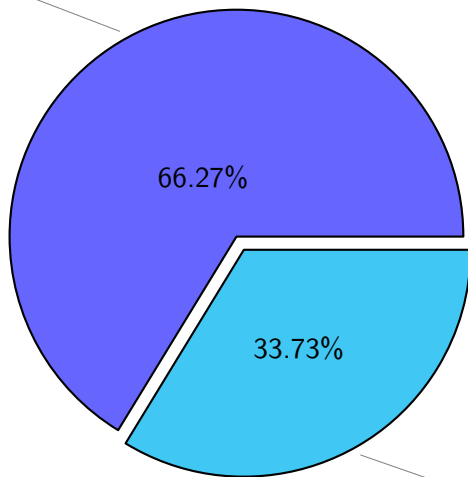

# NS9039K misc files usage

Total size: 307.29T

# NS9039K total compressed

757.99T compressed

Total size: 1143.73T

385.74T uncompressed