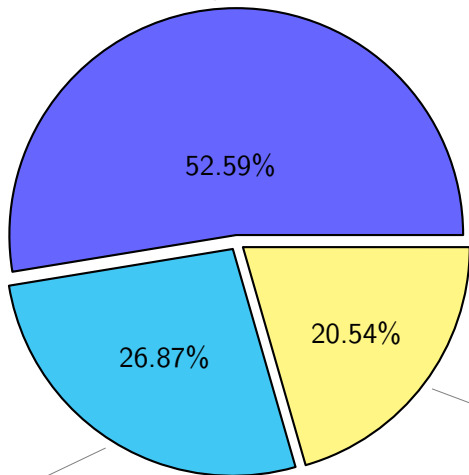

# NS9039K total disk usage

Total size: 1143.73T

143.58T ingo

# NS9039K file types usage

Total size: 1143.73T  
601.54T hist

234.89T rest

307.29T misc

# NS9039K history files usage

Total size: 601.54T